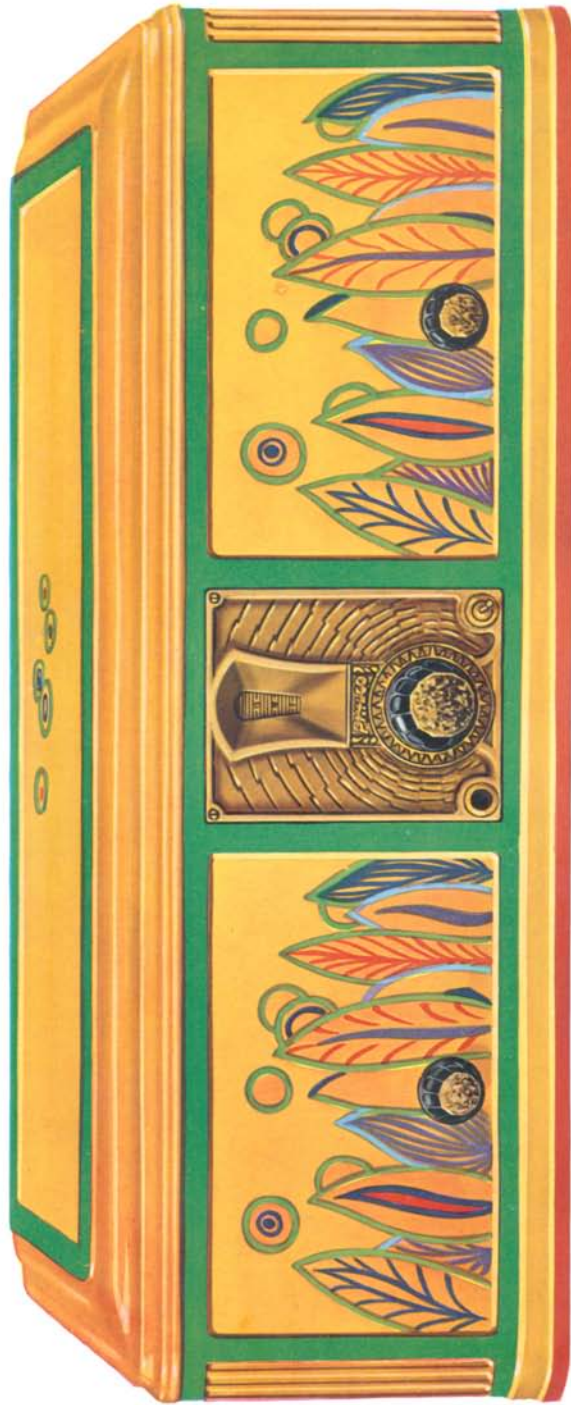

The Table Model

Impressionistic Design

The beautiful hand decorations combine modern design with the lotus leaves of Egypt—the effect is strikingly attractive.

Size: 8 inches high, 24 inches wide,
11½ inches deep.

THE MANTEL SPEAKER

in color and design to match.

Size: 10½ inches high.

PHILCO
Electric RADIO
"neurodyne plus"