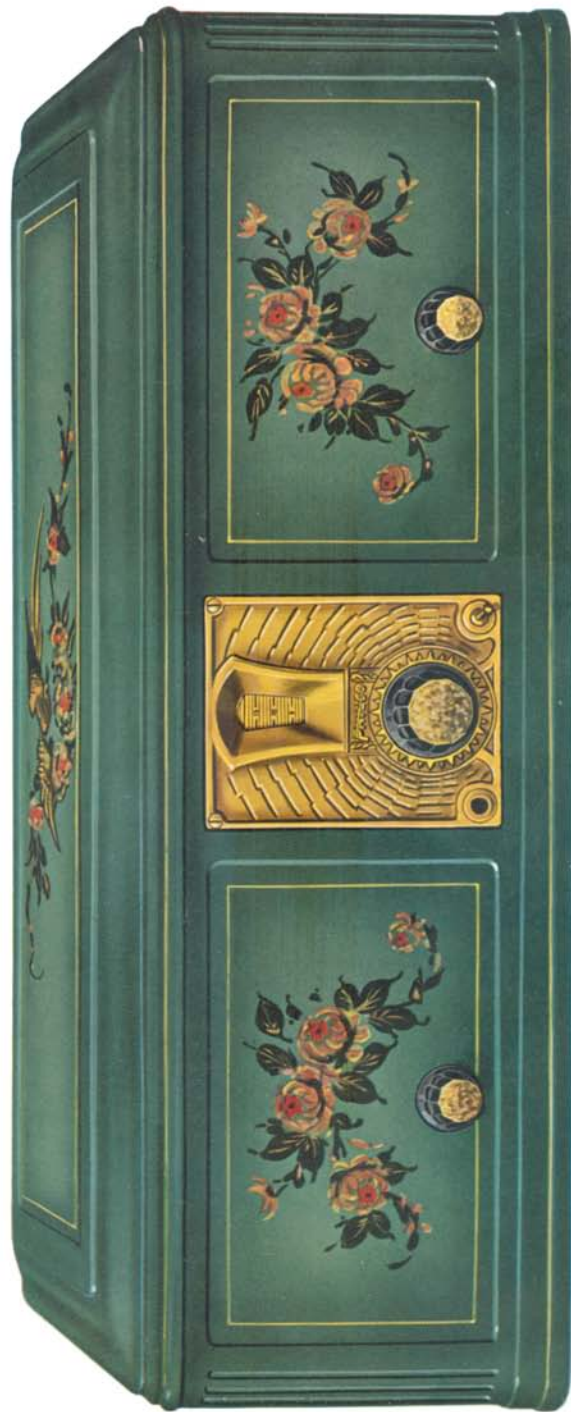

The Table Model

In Nile Green

A soft gray green with just a touch of blue; the flower spray decorations, applied by hand, are in properly contrasting shades. The border lines are in gold.

Size: 8 inches high, 24 inches wide,
11½ inches deep.

THE MANTEL SPEAKER

In color and design to match.

Size: 10½ inches high.

PHILCO
Electric RADIO
"neutrodyne plus"