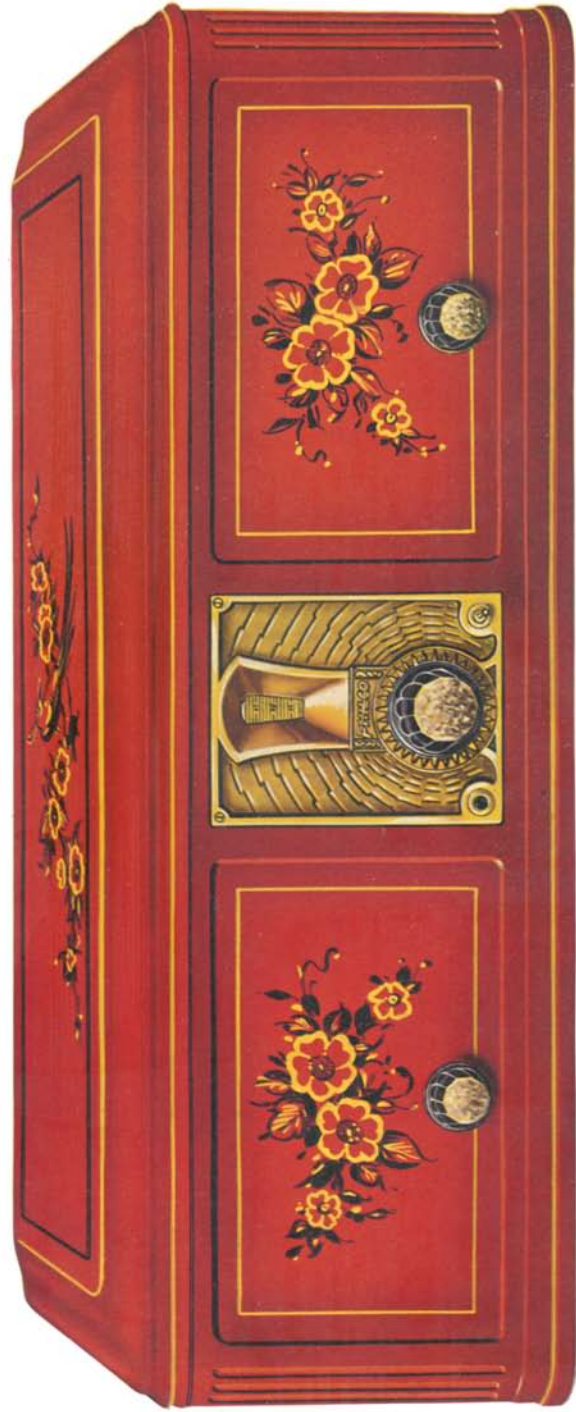

The Table Model

In Mandarin Red

A warm, bright, yet reserved color admirably suited to a walnut or mahogany interior. The hand-decorated floral designs are in contrasting shades, with panels outlined in gold.

Size: 8 inches high, 24 inches wide, 11½ inches deep.

THE MANTEL SPEAKER

in color and design to match.

Size: 17½ inches high.