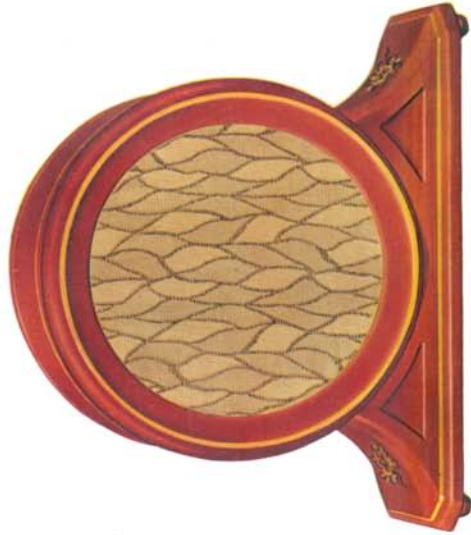

The Table Model

In Mandarin Red

A warm, bright, yet reserved color admirably suited to a walnut or mahogany interior. The hand-decorated floral designs are in contrasting shades, with panels outlined in gold.

Size: 8 inches high, 24 inches wide, 11½ inches deep.

THE MANTEL SPEAKER

in color and design to match.

Size: 17½ inches high.