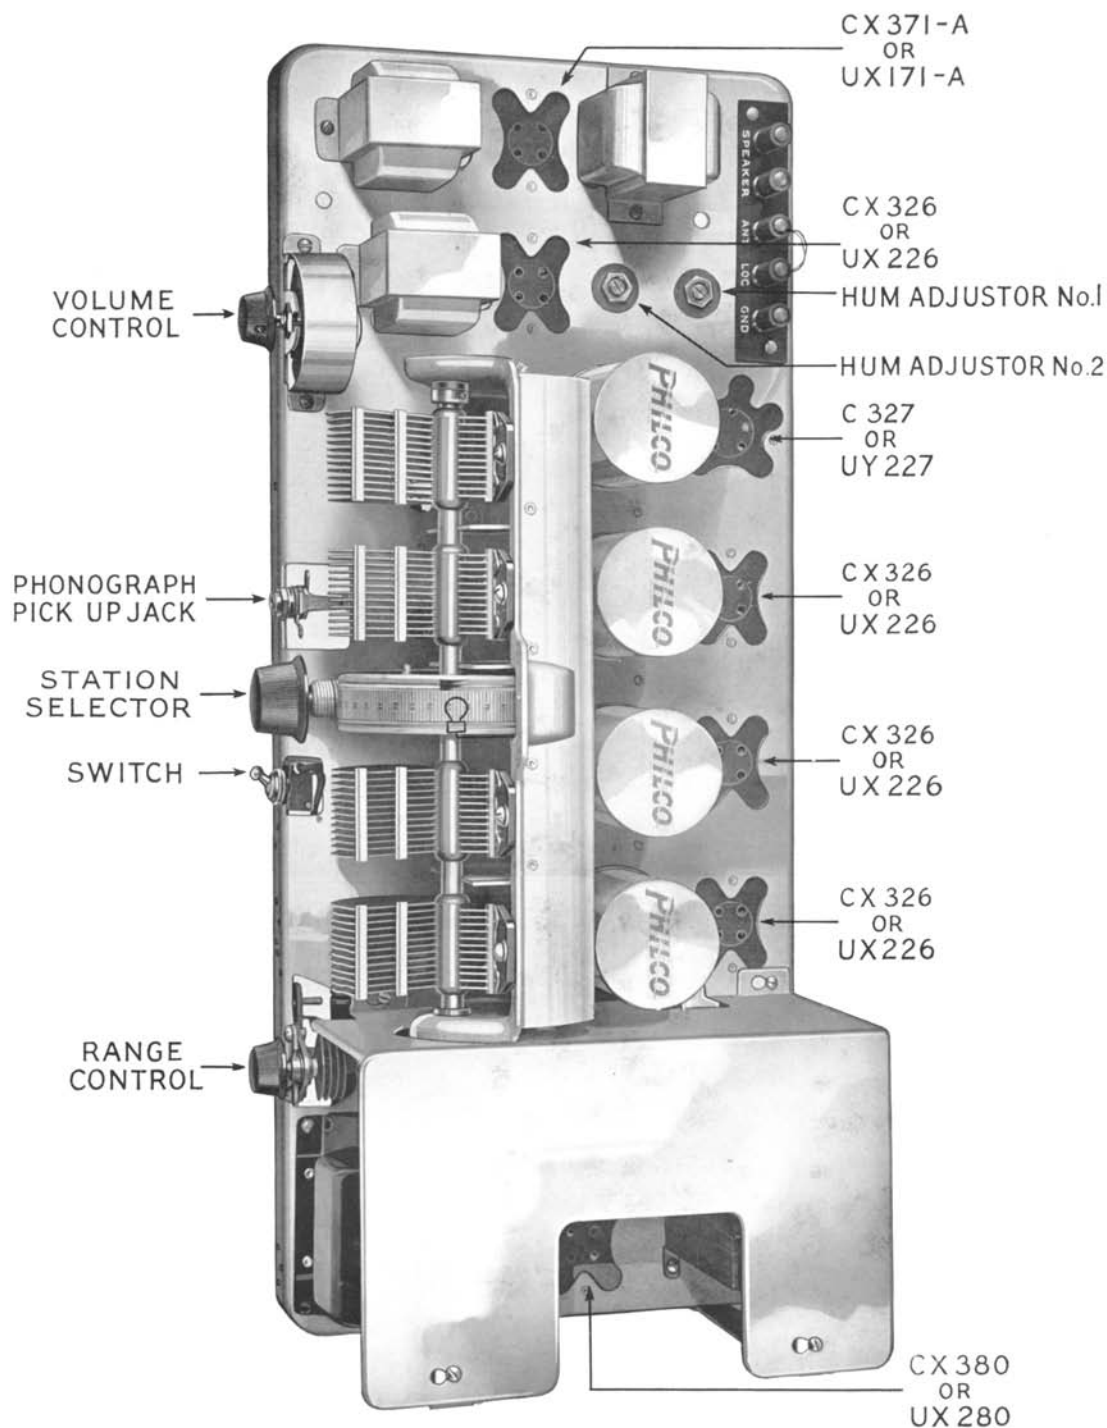

The Philco Chassis