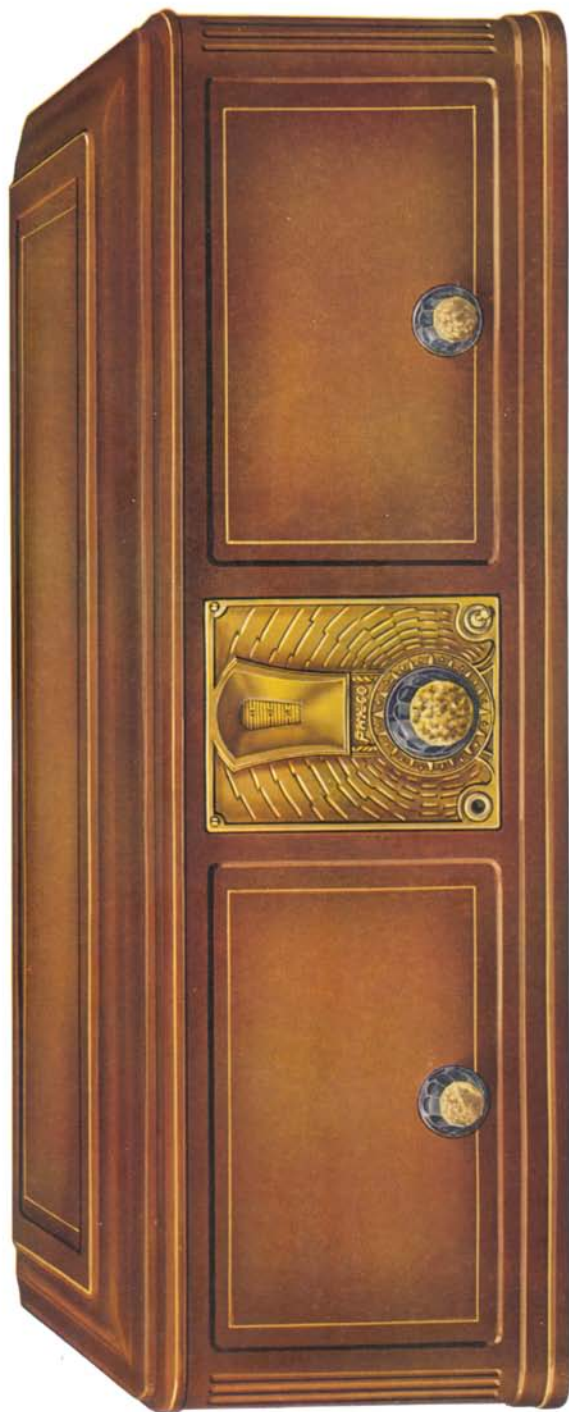

PHILCO
Electric RADIO
neutrodyne plus