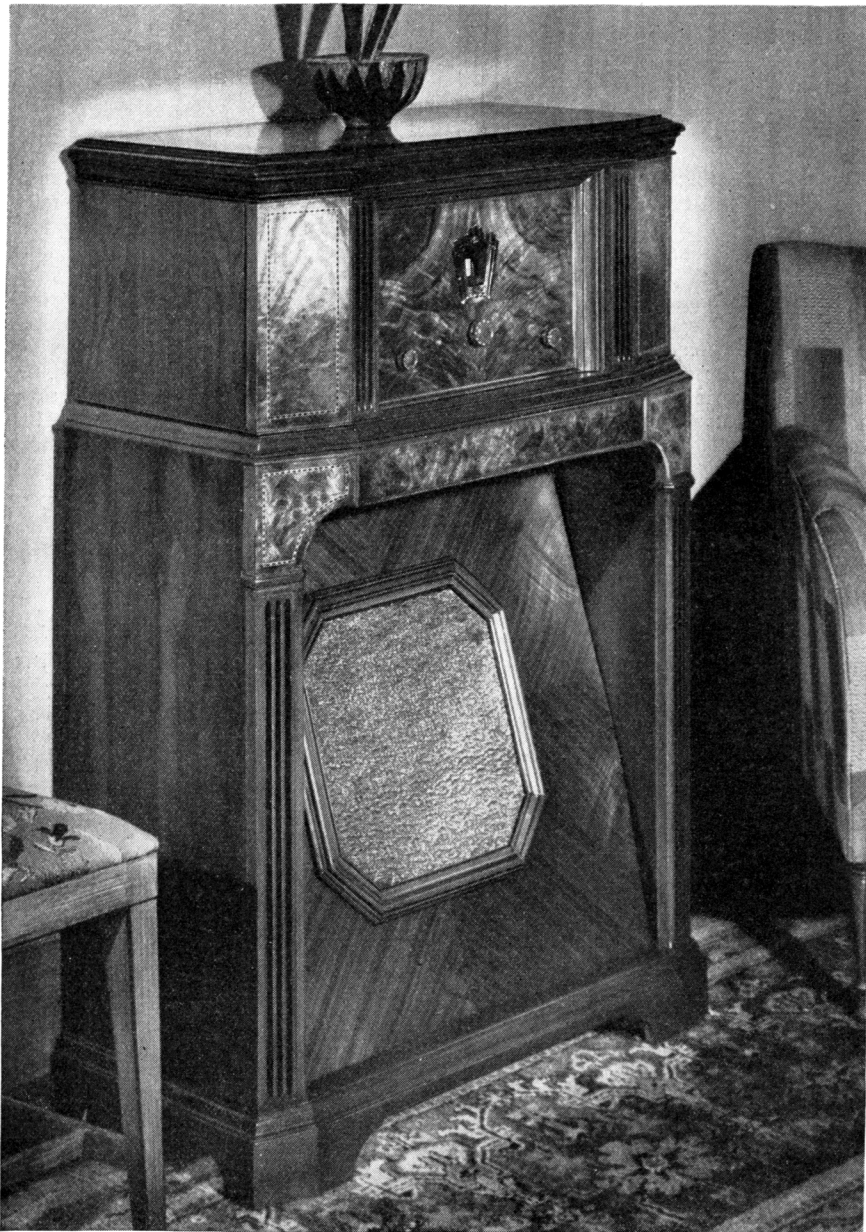

BOTH *are Stokowski*

WHEN you hear the Philadelphia Orchestra, conducted by Leopold Stokowski, on your own PHILCO Radio, you are hearing them as eloquently as if they were playing in your own home. You are hearing a real, living, personal rendition of the world's finest music interpreted by genius . . . Close your eyes, turn your back and listen. PHILCO is ONE instrument — but when you listen on your PHILCO to the Philadelphia Orchestra you are listening to MORE THAN ONE HUNDRED instruments . . . Just so you may, at any time, hear the instruments and voices of all the audible arts, in full, real and personally-present tone. PHILCO, a fine musical instrument and the most accepted radio, brings them to you in person . . . You may enjoy these voices of the air "in person" every day and night in the year, by the simple turn of a single dial on your PHILCO. Leading dealers everywhere will show it to you. See it. Hear it. Buy it. Enjoy it.

PHILCO · PHILADELPHIA · TORONTO · LONDON

ABOVE IS MODEL 112X Balanced Super-heterodyne, eleven tube, Automatic Volume Control, \$150. Other Philcos from \$36.50 to \$295, complete with Philco Balanced Tubes, including new Pentode Power Tube, illuminated station recording dial, hand rubbed cabinets, and many other exclusive Philco features . . . Philco replacement tubes, Philco Short Wave Converter, Philco Transitone for motor cars and boats, Philco Electric Clock and Radio Regulator.