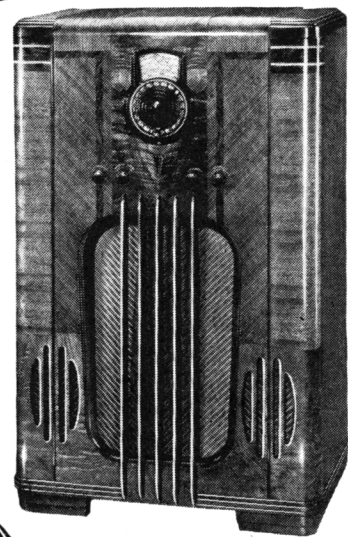

A MUSICAL INSTRUMENT OF QUALITY

PHILCO 116X DeLUXE*

Automatic Tuning of favorite American stations! Like dialing a telephone . . . but quicker and easier. One twirl of a dial tunes the stations you want with unfailing precision. *True High-Fidelity Tone* . . . with "boom" eliminated by Acoustic Clarifiers . . . and every note brought up to ear level by the famous Philco Inclined Sounding Board. *Five Spread-Band Tuning Ranges* cover all that's interesting in the air . . . at home and abroad . . . $195 (Less aerial)

*Sold only with Philco High-Efficiency Aerial to insure greatest foreign reception.

FIFTY-TWO MODELS $20 TO $600