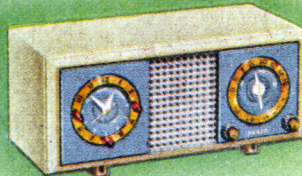

It's Here! **PHILCO** *Silver*
...with the most exciting...

RADIO -

Styled for modern living, priced for a modest budget! 3-speed True Harmonic radio-phonograph. Superb blond wood cabinet with wrought iron hardware, Philco 1753-L.

Clock-Radios with new services and features

Big Service—Budget Price! Fully automatic clock plus Standard Radio and Special Service. In 2 colors. Philco 712.

Clock-Radio into Night Light! Snap switch and cabinet glows! Standard Radio and Special Service. 2 colors. Philco 714.

Top of the Clocks! Most advanced circuit ever in a clock-radio. Standard and Special Service Band. See Philco 804.

Superlative value in a handsome clock-radio. Famous Philco performance on Standard Broadcasts. It's Philco 711.