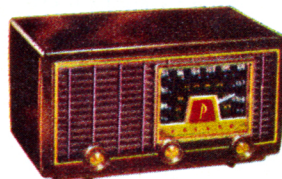

Power packed beauty! Standard Broadcasts and Special Service. In 3 colors. The Philco Transitone 574.

Masterpiece of Table Radios! Super-powered for Standard Broadcasts and Special Service. Philco 964.

Luxury at a commonsense price! Ultra-sensitive circuit. Standard Broadcasts and Special Service. Philco 962.

Most powerful "Personals" and "Portables" ever built!

Mightiest "Personal"! Gives peak reception 10 times longer than others. In 3 smart colors. Philco 650.

Finest performing 3-way "Personal" portable. New Philco extra life *matched* batteries. 4 colors. Philco 652.

Champion of 3-way Portables! Super-powered for Standard Radio and Special Service. 3 colors. Philco 656.

FM-AM

Brings in both FM and AM programs clearer, sharper, and more lifelike than any radio in its class! Philco 956.

Radio on a **PHILCO** than on any other make!

Philco Replacement Tubes improve the performance of any Radio or Television Receiver. Philco Factory Supervised Service, industry's largest organization of factory-trained Radio and TV specialists . . . available through your dealer.