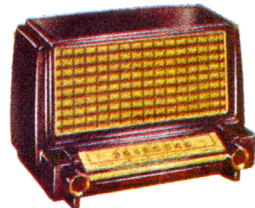

America's fastest-selling table radio-phonograph. Ask for Philco 1352.

Mahogany version of combination for modern decor. Philco 1752-M.

You have helped to make this thrilling Silver Anniversary of Philco in Radio! Yes, you and millions of other Americans have made Philco the leader in Radio over the past 25 years by buying nearly *three times* as many Philco Radios as any other make! You have given your enthusiastic approval to the great electronic advances pioneered by Philco—first tone control . . . first battery-operated portable . . . first built-in super aerial . . . and the first True Harmonic record reproducer, to name a few. And today, with new features, new services, and new, exclusive electronic developments, Philco Radio is more than ever your Best Buy. See and hear these spectacular Silver Anniversary models . . . at your Philco Dealer's now!

NOW BETTER THAN EVER . . . FAMOUS PHILCO

Special Service Band

Now, even on budget-priced sets, you can tune in the Fishing Fleets and important Marine Channels . . . Police calls . . . Forest Rangers . . . Civil Defense, Amateurs, Planes in flight, and other exciting Short Wave broadcasts,

for this popular Philco-pioneered Special Service feature has been extended to many of these great new Silver Anniversary models. Ask your dealer to demonstrate this thrilling Philco short-wave band!

Table Radios in exquisite new designs and colors

Power packed beauty! Standard Broadcasts and Special Service. In 3 colors. The Philco Transitone 574.

Masterpiece of Table Radios! Super-powered for Standard Broadcasts and Special Service. Philco 964.