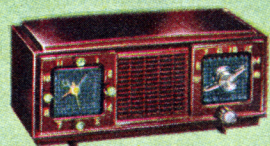

It's Here! **PHILCO** *Silver*
...with the most exciting...

RADIO -

Styled for modern living, priced for a modest budget! 3-speed True Harmonic radio-phonograph. Superb blond wood cabinet with wrought iron hardware, Philco 1753-L.

Clock-Radios with new services and features

Big Service—Budget Price! Fully automatic clock plus Standard Radio and Special Service. In 2 colors. Philco 712.

Clock-Radio into Night Light! Snap switch and cabinet glows! Standard Radio and Special Service. 2 colors. Philco 714.

Top of the Clocks! Most advanced circuit ever in a clock-radio. Standard and Special Service Band. See Philco 804.

Superlative value in a handsome clock-radio. Famous Philco performance on Standard Broadcasts. It's Philco 711.