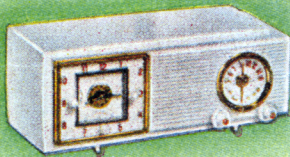

It's Here! **PHILCO** *Silver*
...with the most exciting...

RADIO -

Styled for modern living, priced for a modest budget! 3-speed True Harmonic radio-phonograph. Superb blond wood cabinet with wrought iron hardware, Philco 1753-L.

Clock-Radios with new services and features

Big Service—Budget Price! Fully automatic clock plus Standard Radio and Special Service. In 2 colors. Philco 712.

Clock-Radio into Night Light! Snap switch and cabinet glows! Standard Radio and Special Service. 2 colors. Philco 714.

Top of the Clocks! Most advanced circuit ever in a clock-radio. Standard and Special Service Band. See Philco 804.

Superlative value in a handsome clock-radio. Famous Philco performance on Standard Broadcasts. It's Philco 711.