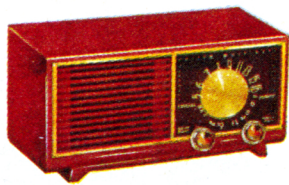

It's Here! **PHILCO** *Silver*
...with the most exciting...

RADIO -

Styled for modern living, priced for a modest budget! 3-speed True Harmonic radio-phonograph. Superb blond wood cabinet with wrought iron hardware, Philco 1753-L.

Clock-Radios with new services and features

Big Service—Budget Price! Fully automatic clock plus Standard Radio and Special Service. In 2 colors. Philco 712.

Clock-Radio into Night Light! Snap switch and cabinet glows! Standard Radio and Special Service. 2 colors. Philco 714.

America's fastest-selling table radio-phonograph. Ask for Philco 1352.

Mahogany version of combination for modern decor. Philco 1752-M.

You have helped to make this thrilling Silver Anniversary of Philco in Radio! Yes, you and millions of other Americans have made Philco the leader in Radio over the past 25 years by buying nearly *three times* as many Philco Radios as any other make! You have given your enthusiastic approval to the great electronic advances pioneered by Philco—first tone control . . . first battery-operated portable . . . first built-in super aerial . . . and the first True Harmonic record reproducer, to name a few. And today, with new features, new services, and new, exclusive electronic developments, Philco Radio is more than ever your Best Buy. See and hear these spectacular Silver Anniversary models . . . at your Philco Dealer's now!

Power packed beauty! Standard Broadcasts and Special Service. In 3 colors. The Philco Transitone 574.

Masterpiece of Table Radios! Super-powered for Standard Broadcasts and Special Service. Philco 964.