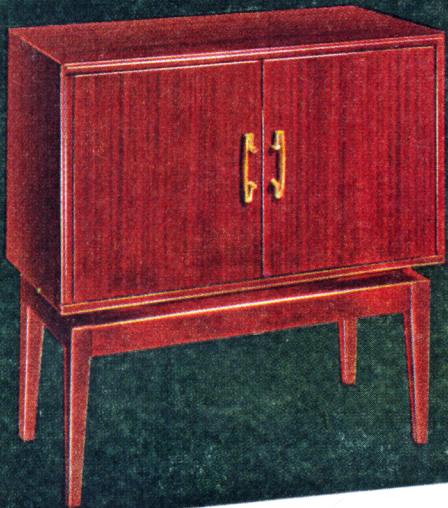

Mahogany version of combination for modern decor. Philco 1752-M.