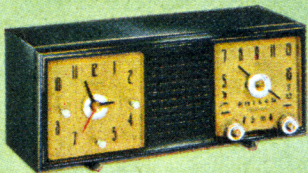

It's Here! **PHILCO** *Silver*
...with the most exciting...

RADIO -

Styled for modern living, priced for a modest budget! 3-speed True Harmonic radio-phonograph. Superb blond wood cabinet with wrought iron hardware, Philco 1753-L.

Clock-Radios with new services and features

Big Service—Budget Price! Fully automatic clock plus Standard Radio and Special Service. In 2 colors. Philco 712.

Clock-Radio into Night Light! Snap switch and cabinet glows! Standard Radio and Special Service. 2 colors. Philco 714.

Top of the Clocks! Most advanced circuit ever in a clock-radio. Standard and Special Service Band. See Philco 804.

Superlative value in a handsome clock-radio. Famous Philco performance on Standard Broadcasts. It's Philco 711.