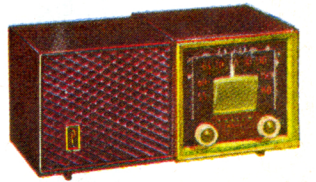

for this popular Philco-pioneered Special Service feature has been extended to many of these great new Silver Anniversary models. Ask your dealer to demonstrate this thrilling Philco short-wave band!

Table Radios in exquisite new designs and colors

Power packed beauty! Standard Broadcasts and Special Service. In 3 colors. The Philco Transitone 574.

Masterpiece of Table Radios! Super-powered for Standard Broadcasts and Special Service. Philco 964.

Luxury at a commonsense price! Ultra-sensitive circuit. Standard Broadcasts and Special Service. Philco 962.

Most powerful "Personals" and "Portables" ever built!

Mightiest "Personal"! Gives peak reception 10 times longer than others. In 3 smart colors. Philco 650.