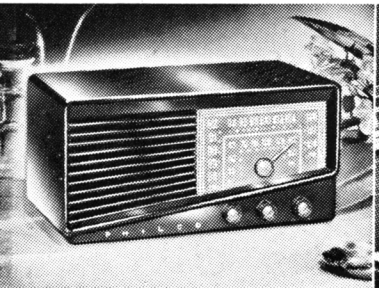

Newest Philco Value Sensation

PHILCO 1605. Here, at sensational price, is a stunning, full-sized console that plays 45 minute records with the Philco Balanced Fidelity Reproducer and plays Standard records automatically. Powerful radio. Smart Mahogany cabinet with record space. Unequaled value at... **\$199⁹⁵***

DeLuxe FM-AM Combination

PHILCO 1613. All the quality that made Philco famous! Balanced Fidelity Reproducer for long play records... new Automatic Changer for Standard records. Rich AM and genuine Philco FM... finest in tone and freedom from static! Superb Mahogany cabinet with ample record space. **\$299⁹⁵***

For Long Play and Standard Records

PHILCO 1405. Table radio-phonograph with "Console Tone" Acoustical System with Balanced Fidelity Reproducer for 45 minute records and automatic changer for standard records. Powerful radio. **\$129²⁵***

FM-AM Value Leader

PHILCO 905. Finest FM at this price! Nothing left out... the full noise reducing qualities are preserved. Extremely sensitive! In unique new plastic cabinet. **\$59⁹⁵***

Touch Tuning

PHILCO 901. No dial, no buttons! Simply press the drum tuner and get choice of 6 stations. Station Identification Light. "New Look" cabinet in Ivory or Green. **\$44⁹⁵***