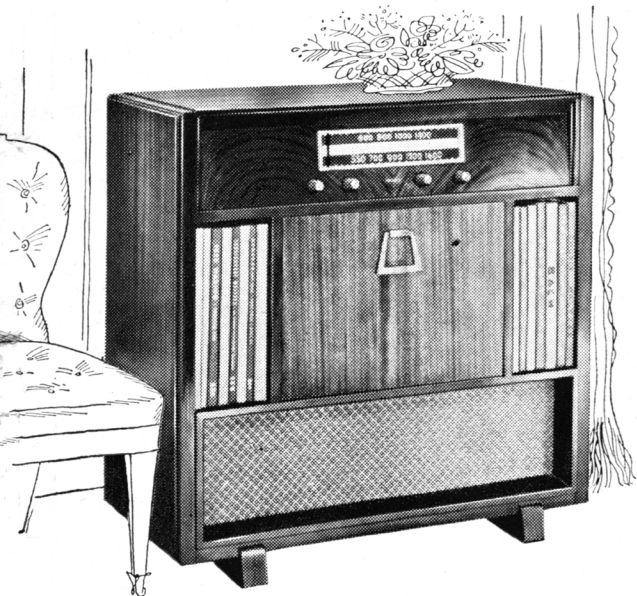

PHILCO research

WHEN YOU'RE READY FOR TELEVISION

The newest advances in the enjoyment of television are yours in a Philco. Brighter, sharper, clearer pictures . . . Automatic Tuning . . . exclusive features born of two decades of research in the Philco laboratories. Philco television receivers are designed to fit easily into your living room. This Philco 1240 Consolette, for instance, with its big, 12-inch picture tube. When you're ready for television, buy *Philco* . . . for quality and value.

★

PHILCO TELEVISION PLAYHOUSE

Every Sunday on television, the all-time Broadway hits with leading dramatic stars. See your newspaper for time and station.

brings you the Greatest Thrills

from the revolutionary new long playing

45 Minute Record!

FROM the Philco laboratories has come a sensational advance in recorded music. A revolutionary radio-phonograph with *two tone arms*... one for your standard records and the other for the new non-breakable Vinylite records that play for 45 minutes. A new thrill awaits you as you hear this long playing record on a Philco with the Balanced Fidelity Reproducer. You have never heard such undistorted fidelity of tone, such

Newest Philco Value Sensation

PHILCO 1605. Here, at sensational price, is a stunning, full-sized console that plays 45 minute records with the Philco Balanced Fidelity Reproducer and plays Standard records automatically. Powerful radio. Smart Mahogany cabinet with record space. Unequaled value at... **\$199⁹⁵***