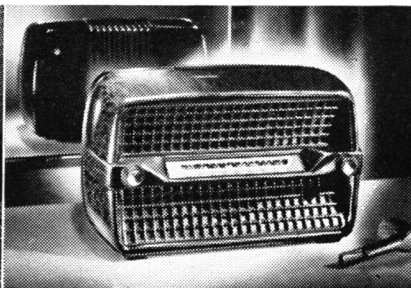

For Long Play and Standard Records

PHILCO 1405. Table radio-phonograph with "Console Tone" Acoustical System with Balanced Fidelity Reproducer for 45 minute records and automatic changer for standard records. Powerful radio. **\$129²⁵***

Wednesday is Bingsday

Hear Bing Crosby on Philco Radio Time every Wednesday. 10 PM in the East, 9 PM elsewhere. ABC Network and many additional stations.

Here's Philco Leadership in Design, Performance and Quality in New Table Radios

FM-AM Value Leader

PHILCO 905. Finest FM at this price! Nothing left out... the full noise reducing qualities are preserved. Extremely sensitive! In unique new plastic cabinet. **\$59⁹⁵***

Touch Tuning

PHILCO 901. No dial, no buttons! Simply press the drum tuner and get choice of 6 stations. Station Identification Light. "New Look" cabinet in Ivory or Green. **\$44⁹⁵***

Finished All Around

PHILCO 505. Stunning from any angle, with unique latticed brown plastic cabinet. Built-in handle. Thrilling to see, to hear... and a pleasure to buy at this price! **\$29⁹⁵***

New, Modern Design