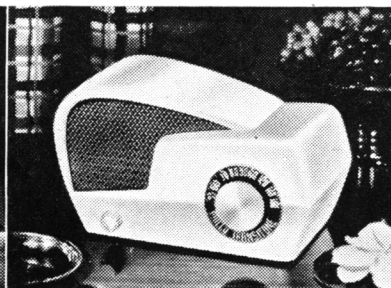

FM-AM Value Leader

PHILCO 905. Finest FM at this price! Nothing left out... the full noise reducing qualities are preserved. Extremely sensitive! In unique new plastic cabinet. **\$59⁹⁵***

Touch Tuning

PHILCO 901. No dial, no buttons! Simply press the drum tuner and get choice of 6 stations. Station Identification Light. "New Look" cabinet in Ivory or Green. **\$44⁹⁵***

Finished All Around

PHILCO 505. Stunning from any angle, with unique latticed brown plastic cabinet. Built-in handle. Thrilling to see, to hear... and a pleasure to buy at this price! **\$29⁹⁵***

New, Modern Design

PHILCO 501-I. A gem of a radio with surprising power, tone and true Philco quality. Powerful PM Speaker. Smart Modern Ivory plastic cabinet. AC-DC. Only **\$24⁹⁵***

*Prices slightly higher Denver and West.