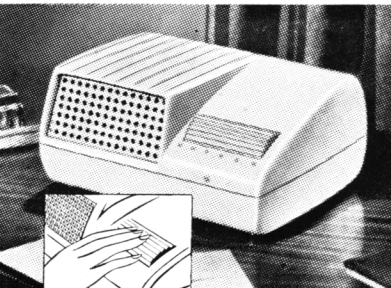

For Long Play and Standard Records

PHILCO 1405. Table radio-phonograph with "Console Tone" Acoustical System with Balanced Fidelity Reproducer for 45 minute records and automatic changer for standard records. Powerful radio. **\$129²⁵***

FM-AM Value Leader

PHILCO 905. Finest FM at this price! Nothing left out... the full noise reducing qualities are preserved. Extremely sensitive! In unique new plastic cabinet. **\$59⁹⁵***

Touch Tuning

PHILCO 901. No dial, no buttons! Simply press the drum tuner and get choice of 6 stations. Station Identification Light. "New Look" cabinet in Ivory or Green. **\$44⁹⁵***

Finished All Around

PHILCO 505. Stunning from any angle, with unique latticed brown plastic cabinet. Built-in handle. Thrilling to see, to hear... and a pleasure to buy at this price! **\$29⁹⁵***

New, Modern Design