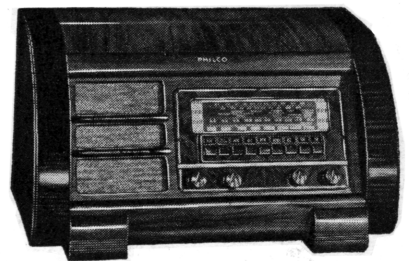

"Music on a Beam of Light"

WITH a Philco Photo-Electric Radio-Phonograph you give the greatest achievements of modern science in radio and recorded music. "Music on a Beam of Light," the revolutionary invention that does away with needle changing, reduces surface noise and record wear by 10 to 1, releases hidden overtones of beauty in records

. . . the gentle, reliable *Philco Automatic Record Changer with Stroboscope Control* that gives absolute fidelity of pitch . . . the convenient *Tilt-Front Cabinet*—these are the marks of the modern radio-phonograph, yours only in a Philco!

PHILCO 1013, illustrated. Hepplewhite Walnut cabinet. Has latest Philco inventions including exclusive Philco FM System. *Easy terms.*

PHILCO TRANSITONE PT-94. A compact radio in a beautiful cabinet of Walnut veneers and rich, plastic trim. 5 Philco tubes in an AC-DC circuit give amazing performance and superb tone. Beam Power Output. Built-in Loop Aerial. Needs no ground; you can carry it from room to room—just plug in and play. Gets all Standard Broadcasts. A gift of quality. *Yours for only \$19.95.*

PHILCO 355T. The aristocrat of table models! 8 Philco tubes. Complete Electric Push-Button Operation. Gets all Standard and Short-Wave Broadcasts . . . plus Frequency Modulation through the exclusive Philco FM System. Separate Built-in Aerials for both FM and AM. Philco Double I. F. Circuit gives you glorious tone, amazing power and sensitivity. Handsomely designed Walnut cabinet. *Yours on easy payment terms.*