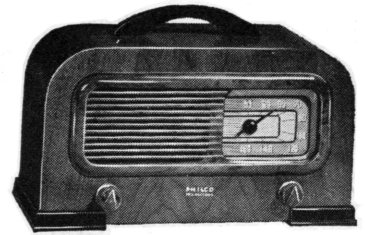

Give a PHILCO for Christmas

There's a Christmas Philco for every purse and purpose . . . a joyous gift for family or friend. Radios, radio-phonographs and auto radios from \$14.⁹⁵ to \$550. For Christmas delivery, see them today at your nearest Philco dealer!

"Music on a Beam of Light"

WITH a Philco Photo-Electric Radio-Phonograph you give the greatest achievements of modern science in radio and recorded music. "Music on a Beam of Light," the revolutionary invention that does away with needle changing, reduces surface noise and record wear by 10 to 1, releases hidden overtones of beauty in records

. . . the gentle, reliable *Philco Automatic Record Changer with Stroboscope Control* that gives absolute fidelity of pitch . . . the convenient *Tilt-Front Cabinet*—these are the marks of the modern radio-phonograph, yours only in a Philco!

PHILCO 1013, illustrated. Hepplewhite Walnut cabinet. Has latest Philco inventions including exclusive Philco FM System. *Easy terms.*

PHILCO TRANSITONE PT-94. A compact radio in a beautiful cabinet of Walnut veneers and rich, plastic trim. 5 Philco tubes in an AC-DC circuit give amazing performance and superb tone. Beam Power Output. Built-in Loop Aerial. Needs no ground; you can carry it from room to room—just plug in and play. Gets all Standard Broadcasts. A gift of quality. *Yours for only \$19.95.*