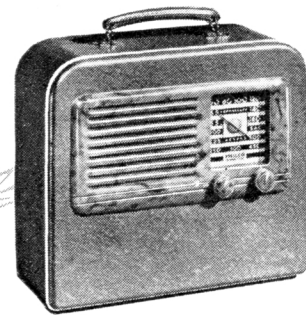

"YOU GET FAR MORE PLEASURE  
FROM RADIO AND RECORDED MUSIC

WITH A

PHILCO"

MUSIC ON A  
BEAM OF LIGHT

STROBOSCOPE  
PITCH AND TEMPO  
CONTROL

TILT-FRONT  
CABINET

.... Only Philco has them!

THERE'S a brand new thrill in store for you when you first hear the 1942 Philco Photo-Electric Radio-Phonograph in your own living room. As never before, you find new enjoyment in your favorite radio programs, new beauties in your phonograph records.

For the first time, you hear *all* the music that's in the recording—clearly, brilliantly, unmarred by needle scratch. Philco's amazing "Music on a Beam of Light" does away with the nuisance of changing needles. Philco's Stroboscope Pitch and Tempo Control gives you absolute fidelity of pitch. Philco's convenient Tilt-Front Cabinet makes it unnecessary to lift lids or move decorations when you want to play records. Only Philco brings you these modern, up-to-date features!

In radio, you get the glorious tone and outstanding performance for which Philco is famous . . . plus

Frequency Modulation *at new, low cost*—thanks to the Exclusive Philco FM System. Within a wide radius, depending upon the strength of the station, you enjoy FM with the regular built-in aerial of the radio. And even where signals grow weak, you may still tune in FM stations by the installation of a Philco FM Aerial at slight extra cost.

See the exquisite new cabinet designs at your Philco dealer's today. Ask about his liberal trade-in offer and easy payment terms.

**PHILCO 1013 (ILLUSTRATED ABOVE).** An exquisite Photo-Electric Radio-Phonograph in a beautiful cabinet of authentic Hepplewhite design. Permanent, floating jewel plays any record on a Beam of Light. Philco Automatic Record Changer with Stroboscope Pitch and Tempo Control. Gets all Standard and Short-Wave broadcasts plus Frequency Modulation through the exclusive Philco FM System. Philco Home Recording Unit optional. *Yours on easy monthly terms.*