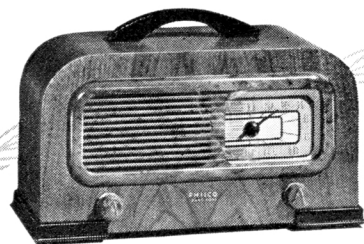

"YOU GET FAR MORE PLEASURE  
FROM RADIO AND RECORDED MUSIC

WITH A

PHILCO"

MUSIC ON A  
BEAM OF LIGHT

STROBOSCOPE  
PITCH AND TEMPO  
CONTROL

TILT-FRONT  
CABINET

.... Only Philco has them!

THERE'S a brand new thrill in store for you when you first hear the 1942 Philco Photo-Electric Radio-Phonograph in your own living room. As never before, you find new enjoyment in your favorite radio programs, new beauties in your phonograph records.

In radio, you get the glorious tone and outstanding performance for which Philco is famous . . . plus

Frequency Modulation *at new, low cost*—thanks to the Exclusive Philco FM System. Within a wide radius, depending upon the strength of the station, you enjoy FM with the regular built-in aerial of the radio. And even where signals grow weak, you may still tune in FM stations by the installation of a Philco FM Aerial at slight extra cost.

See the exquisite new cabinet designs at your Philco dealer's today. Ask about his liberal trade-in offer and easy payment terms.

**PHILCO 1013 (ILLUSTRATED ABOVE).** An exquisite Photo-Electric Radio-Phonograph in a beautiful cabinet of authentic Hepplewhite design. Permanent, floating jewel plays any record on a Beam of Light. Philco Automatic Record Changer with Stroboscope Pitch and Tempo Control. Gets all Standard and Short-Wave broadcasts plus Frequency Modulation through the exclusive Philco FM System. Philco Home Recording Unit optional. *Yours on easy monthly terms.*

**PHILCO PORTABLE PT-87.** Smart, lightweight—yours to use the year around, indoors or outdoors. AC, DC or Battery. Extra volume and sensitivity. Rich, clear tone. Cowhide graining case with attractive ivory piping. \$22.50 complete with battery.