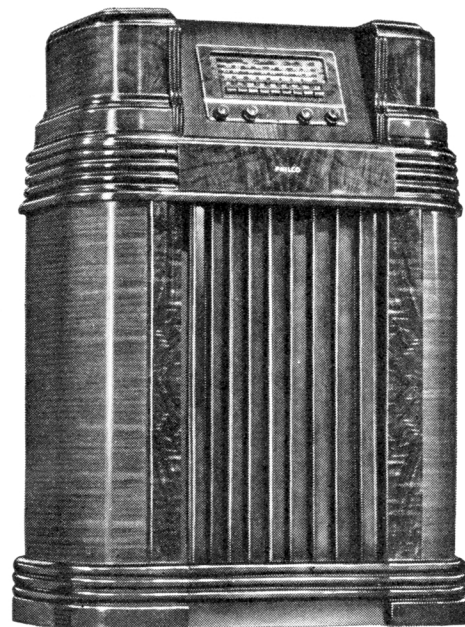

PHILCO 380X. One of the most popular console radios ever built! New Philco Double I. F. Circuit materially reduces noise, increases sensitivity. Built-in Super Aerial system. 9 Electric Push-Buttons. Gets all Standard and Short-Wave broadcasts. Handsome, massive cabinet. *Easy payment terms.*

RADIOS, RADIO-PHONOGRAPHS, PORTABLES, AUTO RADIOS—from $9.95 to $525

Prices subject to change without notice; prices slightly higher Denver and West.

PHILCO TUBES FIT ANY MAKE OF RADIO AND POSITIVELY IMPROVE PERFORMANCE!