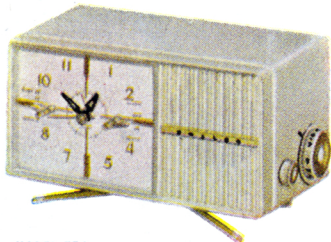

Compare — and you'll agree — Philco sounds better!

MODEL F1900

Brilliant Phonorama IV — (above) beats custom high fidelity costing 3 times as much! Has Philco's exclusive Electrostatic "Cathedral" Speaker. Big 15-in. woofer. 30-watt maximum amplifier. Automatic, 4-speed intermixing changer. Plus all Philco's latest advances. Choice of 3 finishes. At left (Model F-1600) new, completely automatic console. Legs are detachable for table use.

Count on PHILCO for fun wherever you are!

MODEL 817

Powerful New Table Radio. Matched twin 4-inch speakers provide rich big-set tone quality. Powerful built-in loop antenna. Turquoise and ivory or mahogany and ivory.

MODEL 754

Fully Automatic Clock Radio. Has swivel base — you can always see its cheerful face! Easy to set. Clock hands glow. Tuning dial is illuminated. Trouble-free circuit.

Finest In Portable Performance. Has matched, dynamic twin speakers. Sensational 4-speed automatic Multi-Mix changer — plays all sizes and all speed records. Powerful amplifier. Beautiful 2-tone blue leatherette case.