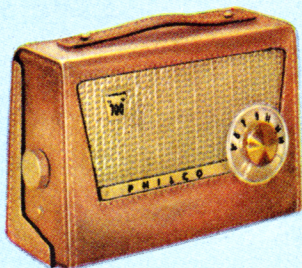

MODEL 754

Fully Automatic Clock Radio. Has swivel base — you can always see its cheerful face! Easy to set. Clock hands glow. Tuning dial is illuminated. Trouble-free circuit.

Finest In Portable Performance. Has matched, dynamic twin speakers. Sensational 4-speed automatic Multi-Mix changer — plays all sizes and all speed records. Powerful amplifier. Beautiful 2-tone blue leatherette case.

MODEL 1404

MODEL 976

Superb AM-FM Radio. The magical delight of static-free FM, plus superlative AM performance! 7 tubes and rectifier. Powerful chassis. Fine polished wood cabinet.

Own the world's most advanced new radio... the Philco **Transistor**

MODEL T-800

Cordless Table Radio. Newest idea — a big-speaker transistor radio! Needs no plug, cord or tubes. Plays on 4 flashlight batteries. New combination hanger-stand.

MODEL T-700

Luxury Leader. Rich look of saddle leather. 7 transistors. Powerful 4-inch speaker. Plays on regular flashlight batteries. Perfect for town and country.

MODEL T-500

Compact Powerhouse. Slips easily into your pocket. Simple tuning. Has input jack to connect ear button for personal listening. 5 transistors.

Every part **GUARANTEED 5 YEARS!**

"Saddle-Mates." New 3-way portable radios with the luxury look of leather! Won't break, chip or warp. Play on AC, DC or batteries. Rich tone. 7 models in choice of colors.