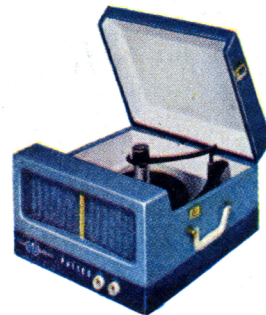

Compare — and you'll agree — Philco sounds better!

MODEL F1900

Brilliant Phonorama IV — (above) beats custom high fidelity costing 3 times as much! Has Philco's exclusive Electrostatic "Cathedral" Speaker. Big 15-in. woofer. 30-watt maximum amplifier. Automatic, 4-speed intermixing changer. Plus all Philco's latest advances. Choice of 3 finishes. At left (Model F-1600) new, completely automatic console. Legs are detachable for table use.

Count on PHILCO for fun wherever you are!

MODEL 817

Powerful New Table Radio. Matched twin 4-inch speakers provide rich big-set tone quality. Powerful built-in loop antenna. Turquoise and ivory or mahogany and ivory.

MODEL 754

Fully Automatic Clock Radio. Has swivel base — you can always see its cheerful face! Easy to set. Clock hands glow. Tuning dial is illuminated. Trouble-free circuit.

Finest In Portable Performance. Has matched, dynamic twin speakers. Sensational 4-speed automatic Multi-Mix changer — plays all sizes and all speed records. Powerful amplifier. Beautiful 2-tone blue leatherette case.

MODEL 1404

MODEL 976

Superb AM-FM Radio. The magical delight of static-free FM, plus superlative AM performance! 7 tubes and rectifier. Powerful chassis. Fine polished wood cabinet.

Own the world's most advanced new radio... the Philco **Transistor**