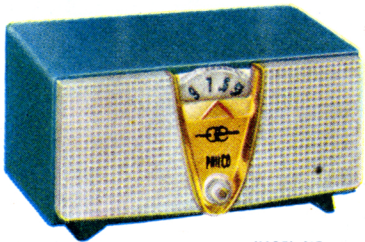

MODEL 817

Powerful New Table Radio. Matched twin 4-inch speakers provide rich big-set tone quality. Powerful built-in loop antenna. Turquoise and ivory or mahogany and ivory.