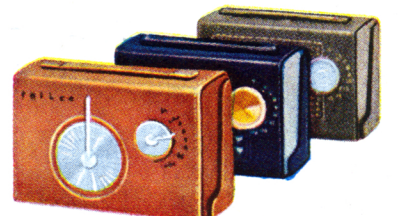

MODEL 754

Fully Automatic Clock Radio. Has swivel base — you can always see its cheerful face! Easy to set. Clock hands glow. Tuning dial is illuminated. Trouble-free circuit.

Finest In Portable Performance. Has matched, dynamic twin speakers. Sensational 4-speed automatic Multi-Mix changer — plays all sizes and all speed records. Powerful amplifier. Beautiful 2-tone blue leatherette case.

MODEL T-800

Cordless Table Radio. Newest idea — a big-speaker transistor radio! Needs no plug, cord or tubes. Plays on 4 flashlight batteries. New combination hanger-stand.

MODEL T-700

Luxury Leader. Rich look of saddle leather. 7 transistors. Powerful 4-inch speaker. Plays on regular flashlight batteries. Perfect for town and country.

MODEL T-500

Compact Powerhouse. Slips easily into your pocket. Simple tuning. Has input jack to connect ear button for personal listening. 5 transistors.

Every part **GUARANTEED 5 YEARS!**

"Saddle-Mates." New 3-way portable radios with the luxury look of leather! Won't break, chip or warp. Play on AC, DC or batteries. Rich tone. 7 models in choice of colors.