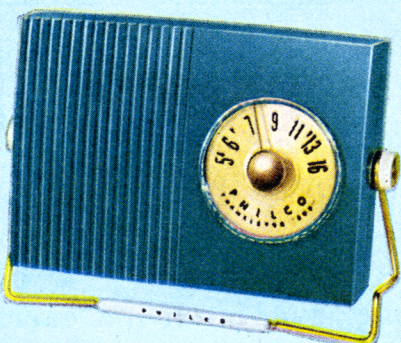

MODEL 754

Fully Automatic Clock Radio. Has swivel base — you can always see its cheerful face! Easy to set. Clock hands glow. Tuning dial is illuminated. Trouble-free circuit.

Finest In Portable Performance. Has matched, dynamic twin speakers. Sensational 4-speed automatic Multi-Mix changer — plays all sizes and all speed records. Powerful amplifier. Beautiful 2-tone blue leatherette case.

MODEL 1404

MODEL 976

Superb AM-FM Radio. The magical delight of static-free FM, plus superlative AM performance! 7 tubes and rectifier. Powerful chassis. Fine polished wood cabinet.

Own the world's most advanced new radio... the Philco **Transistor**