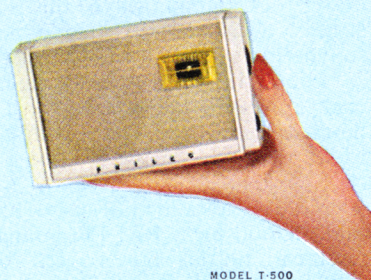

MODEL 754

Fully Automatic Clock Radio. Has swivel base — you can always see its cheerful face! Easy to set. Clock hands glow. Tuning dial is illuminated. Trouble-free circuit.

Finest In Portable Performance. Has matched, dynamic twin speakers. Sensational 4-speed automatic Multi-Mix changer — plays all sizes and all speed records. Powerful amplifier. Beautiful 2-tone blue leatherette case.

MODEL 1404

MODEL 976

Superb AM-FM Radio. The magical delight of static-free FM, plus superlative AM performance! 7 tubes and rectifier. Powerful chassis. Fine polished wood cabinet.

Own the world's most advanced new radio... the Philco **Transistor**

MODEL T-800

Cordless Table Radio. Newest idea — a big-speaker transistor radio! Needs no plug, cord or tubes. Plays on 4 flashlight batteries. New combination hanger-stand.

MODEL T-700

Luxury Leader. Rich look of saddle leather. 7 transistors. Powerful 4-inch speaker. Plays on regular flashlight batteries. Perfect for town and country.

MODEL T-500

Compact Powerhouse. Slips easily into your pocket. Simple tuning. Has input jack to connect ear button for personal listening. 5 transistors.

Every part **GUARANTEED 5 YEARS!**

"Saddle-Mates." New 3-way portable radios with the luxury look of leather! Won't break, chip or warp. Play on AC, DC or batteries. Rich tone. 7 models in choice of colors.