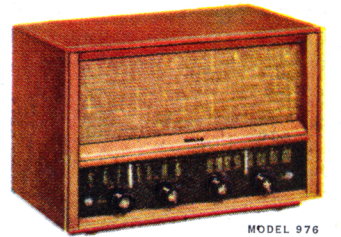

Compare — and you'll agree — Philco sounds better!

MODEL F1900

Brilliant Phonorama IV — (above) beats custom high fidelity costing 3 times as much! Has Philco's exclusive Electrostatic "Cathedral" Speaker. Big 15-in. woofer. 30-watt maximum amplifier. Automatic, 4-speed intermixing changer. Plus all Philco's latest advances. Choice of 3 finishes. At left (Model F-1600) new, completely automatic console. Legs are detachable for table use.

Count on PHILCO for fun wherever you are!

MODEL 817

Powerful New Table Radio. Matched twin 4-inch speakers provide rich big-set tone quality. Powerful built-in loop antenna. Turquoise and ivory or mahogany and ivory.

MODEL 754

Fully Automatic Clock Radio. Has swivel base — you can always see its cheerful face! Easy to set. Clock hands glow. Tuning dial is illuminated. Trouble-free circuit.

Finest In Portable Performance. Has matched, dynamic twin speakers. Sensational 4-speed automatic Multi-Mix changer — plays all sizes and all speed records. Powerful amplifier. Beautiful 2-tone blue leatherette case.

MODEL 1404

MODEL 976

Superb AM-FM Radio. The magical delight of static-free FM, plus superlative AM performance! 7 tubes and rectifier. Powerful chassis. Fine polished wood cabinet.

Own the world's most advanced new radio... the Philco **Transistor**