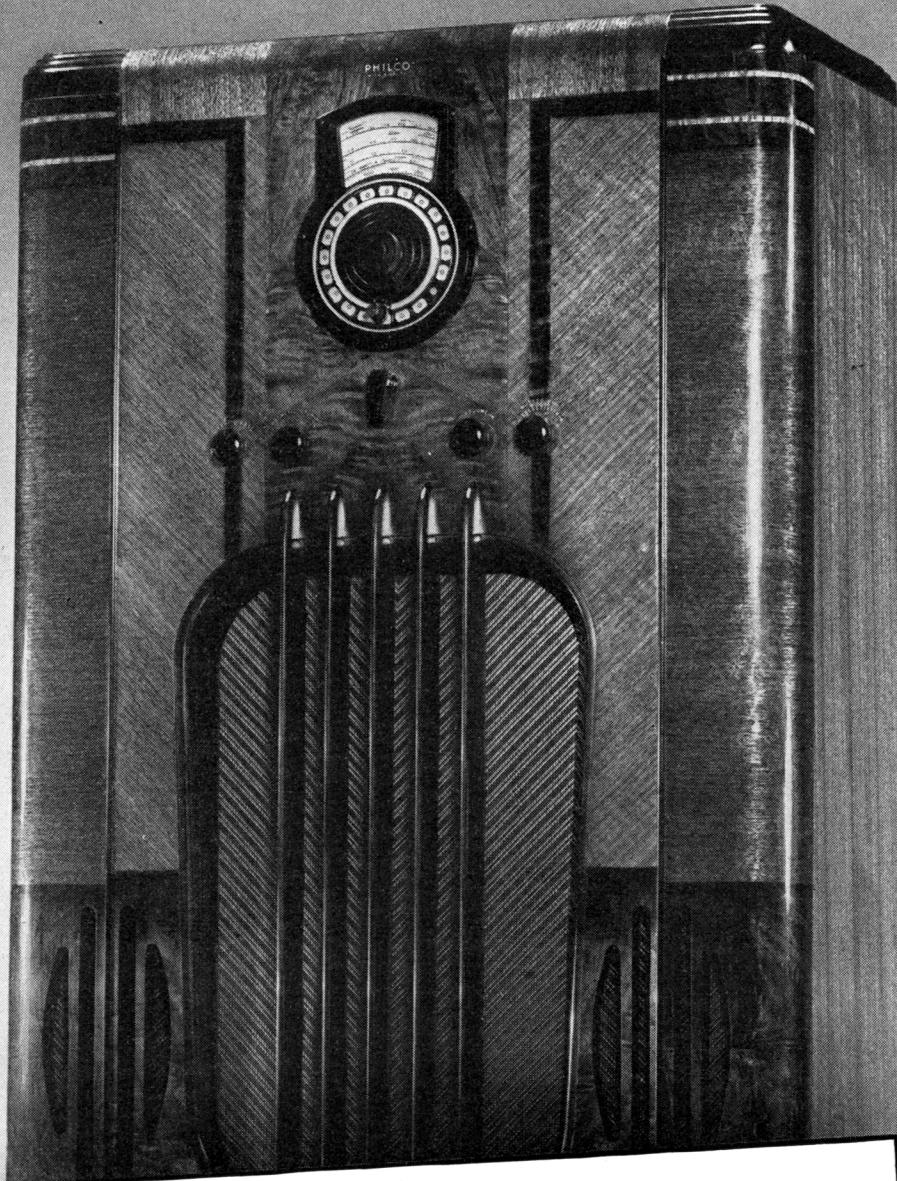

EASIER TO TUNE THAN DIALING A TELEPHONE

RIGHT on the front of every Automatic Tuning Philco, you see a dial very much like that on an automatic telephone. Spaced around it are the call letters of all your favorite stations.

But with Philco Automatic Tuning you dial only *once*! One glance shows the call letters of the station you want. A flick of your fingers . . . and *CLICK* . . . there it is! Tuned *instantly, silently, perfectly!*

One motion is all you need make. Back of the dial the invisible fingers of Philco Magnetic Tuning complete the job with infallible precision. The program comes in more perfectly tuned than eye or ear could do it . . . and stays perfectly tuned as long as you choose to listen!

You will use Philco Automatic Tuning practically all the time. But when you want American stations that you listen to less frequently . . . you simply tune the regular way. Foreign stations are tuned by name. Once you have the station . . . either at home or abroad . . . you simply turn on Philco Magnetic Tuning for the greatest possible accuracy, the finest possible tone!

PHILCO AUTOMATIC TUNING

$10 DOWN brings you *any*
Automatic Tuning **PHILCO**

Yes, you read it right! For only $10 down you can now have *any* Automatic Tuning Philco installed and playing in your home!

Even the famous 116X DeLuxe (illustrated above) can be yours for a $10 down payment. Immediately you can start enjoying the convenience of Philco Automatic Tuning combined with Philco High-Fidelity and the Philco Foreign Tuning System. Favorite American stations are tuned *automatically!*

Philco 116X DeLuxe brings you the thrilling realism of Philco High-Fidelity reception with all the tones and overtones that make voices and instruments so thrillingly

true to life. Acoustic Clarifiers eliminate "boom" from the low notes, while every note is brought up to ear level by the Philco Inclined Sounding Board. Five Spread-Band Tuning Ranges cover all that's interesting in the air . . . with all important overseas stations named, located, spread six times farther apart on the Spread-Band Dial!

See your classified telephone directory for your Philco dealer, who makes this easy payment offer by special arrangement with the Commercial Credit Company.

PHILCO AUTOMATIC TUNING MODELS . . . $100 and up
PHILCO TABLE MODELS . . . $20 and up
PHILCO CONSOLE MODELS . . . $39.95 and up
PHILCO AUTO RADIOS . . . $39.95 and up *All prices less Aerial*