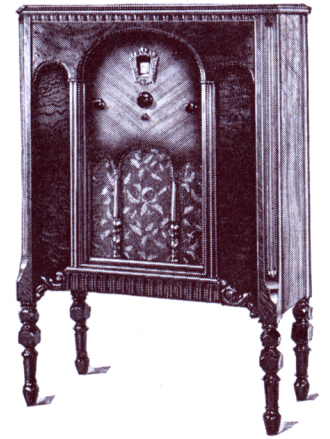

11-Tube Lowboy

CONTAINING the new 11-tube Superheterodyne-PLUS described at the left. This handsome cabinet is of American black walnut with instrument panel of V-matched Oriental wood, butt walnut panels and arch, hand-rubbed satin finish and American Gobelin Tapestry over the Speaker.

Superheterodyne-Plus Lowboy . . . **$129.50**
less tubes

Also Marvelous Screen Grid Lowboy . . . **$110**

An equally attractive Lowboy, Model 42, also available for direct current . . . **$119.50**
Model 30, Battery Set . . . **99.50**

ALL PRICES LESS TUBES. » » » ALL PRICES SLIGHTLY HIGHER IN CANADA DENVER AND WEST