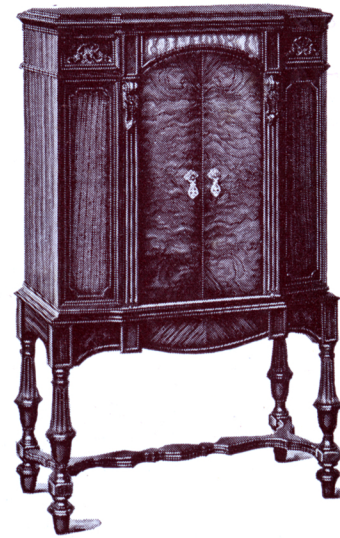

11-Tube Highboy with Doors

THIS exquisite cabinet is executed in pencil-stripped walnut and highly figured butt walnut. The front is enriched with carvings and quilted maple overlay. The receiver inside is the new Screen Grid Superheterodyne-PLUS described at the left. Never before such an exquisite cabinet within $100 of its price.

Superheterodyne-Plus Highboy with Doors . . . **$155**
less tubes

A Highboy, Model 42, available for direct current in equally handsome cabinet . . . **$145**
Model 30, Battery Set . . . **125**