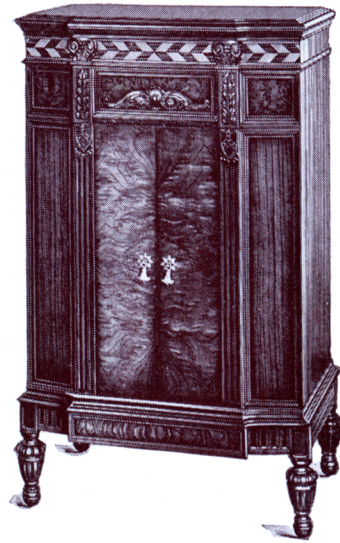

Philco Superheterodyne-Plus

A NEW and revolutionary radio, combining the exclusive Philco balanced-unit Screen Grid circuit with the superheterodyne, to form a startling advancement in radio reception.

The superheterodyne is the most selective circuit known. The screen grid is the most powerful. Balanced units have eliminated distortion. Now Philco engineers have combined all three principles in a miraculous new radio. The enormous power of this 11-tube receiver will bring you programs you have never heard. Its Automatic Volume Control will hold them at constant level without fading. Its superheterodyne selectivity will untangle for you the traffic jams of the air. Its Station Recording Dial makes it the easiest, most accurately tuning set in the world. Simply log your favorite stations under the glaring arrow on the dial and then ever afterwards you tune in with perfect accuracy by simply bringing the call letters exactly under the glaring arrow. The particular program you want, among crowded city stations or out in the country, is selected accurately, easily, without overlapping.

Fascinating to your ear will be the tone, the wonderful realism, of any and all programs you bring in. The lifelike reproduction is breathtaking. You have never heard a radio like this. It has just been perfected.

Each Superheterodyne-PLUS is equipped with Tone Control and built-in Electro-Dynamic Speaker.

11-Tube All-Electric Radio-Phonograph with Automatic Record Changer

TO all the advantages of the finest radio made and the finest phonograph available, Philco has added **AUTOMATIC RECORD CHANGER**, which plays ten 12-inch or 10-inch records without any attention whatever, making possible a full 45-minute program of music of your own selection. The cabinet is a furniture piece that every woman will be delighted to own.

Superheterodyne-Plus Radio-Phonograph . . . **$272**
less tubes
Screen Grid-Plus Radio-Phonograph . . . **$198**