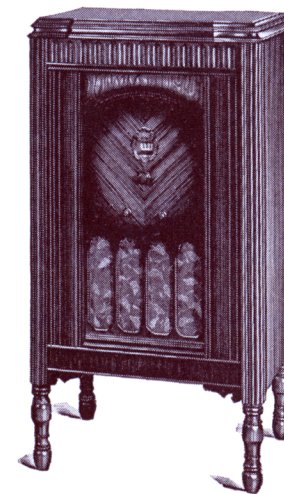

Enjoy Radio as You Ride With a Philco Transitone Automobile Radio

At last radio has been perfected for use in your automobile. Magic reception while you drive, simply at a touch of your finger. Automatic Volume Control prevents fading. Genuine Electro-Dynamic Speaker and Balanced Units give marvelous tone. 7 tubes (3 Screen Grid). Illuminated Station Dial. Single Dial Control. Can be installed the day you buy it.

\$65.00

Including tubes, less "B" batteries and installation

Wonderful New All-Electric Radio-Phonograph

7 tubes (3 Screen Grid)

Genuine Electro-Dynamic Speaker

Electrically driven motor, self-starting turntable and electrical pick-up

Takes full-size 12-inch Records

Illuminated Station Recording Dial

\$99.50

less tubes

Record-Breaking Value

Here is the whole world of radio and phonograph entertainment brought within the reach of every home. For people who have always wanted the *combined* enjoyment of radio and phonograph records, but have hesitated over the investment, this new combination is ideal. Never before has a radio with fine, big tone, good distance ability, screen grid sensitivity and selectivity, ever been combined with a high-quality phonograph at such a price. Beautiful furniture piece of genuine walnut with V-matched Oriental wood instrument panel and quilted maple arch. Genuine Tapestry over the Speaker greatly enhances the beauty of this set.