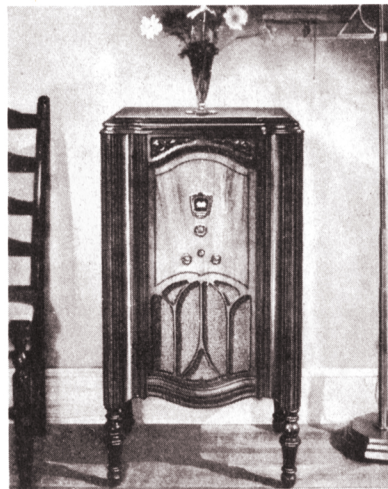

RADIO-PHONOGRAPH Model 70
7-Tube Superheterodyne **$110**
Complete with tubes
Including New Pentode Power Tube

All-Electric. Gracefully designed in figured Black Walnut, and scroll-carved Arch. Tone Control. New Electro-Dynamic Speaker. Illuminated Station Recording Dial.