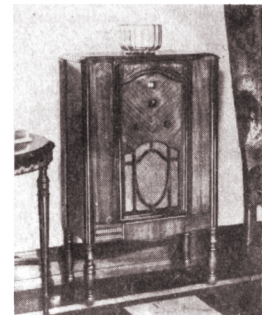

The New 5-Tube T.R.F. LOWBOY $49.95
complete with tubes