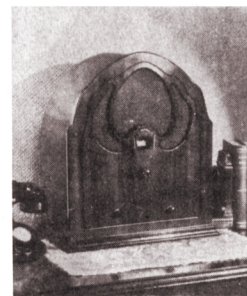

NEW PHILCO FIVE-TUBE T.R.F.

The New 5-Tube T.R.F. BABY GRAND $36.50
complete with tubes

Most Radio for the Money!

In the new 5-tube T.R.F. Baby Grand and Lowboy, you get the very best radio of its type ever built, and at a price actually less than many four-tube sets.

Here is more radio—with more tubes—more power—more performance and cabinet quality, than were ever before produced at anywhere near the price.

More than that, you get

Balanced-Unit Construction, Screen-Grid power, the new Pentode Power Tube, a genuine Electro-Dynamic Speaker. And the famous Philco tone is safeguarded in cabinets of balanced tone design, executed in genuine mahogany.

The number of tubes, the kind of tubes, make a tremendous difference in your radio enjoyment. Where manufacturers do not specify these facts, be sure to investigate carefully before you buy.