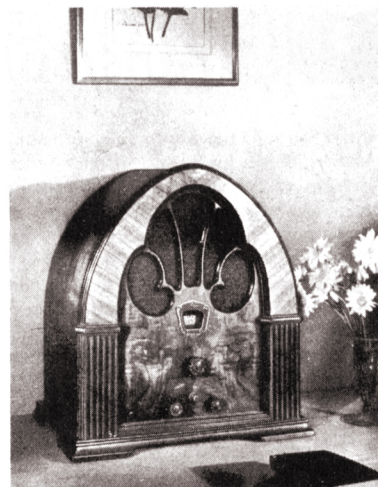

PHILCO

9-TUBE BABY GRAND Model 90
9-Tube Superheterodyne Complete with tubes **$69.50**

Indisputably greatest of all small radios, with real, big-set performance. 4-Point Tone Control—New Electro-Dynamic Speaker—Illuminated Station Recording Dial—Long Distance Switch—Two 45 Power Tubes—Push-Pull. In American Black Walnut, matched Butt Walnut and Arch of "V"-matched Oriental wood. Hand-rubbed finish. Cabinet only 18 inches high.

ALL Philcos have the Station Recording Dial, with Glowing Arrow Station Finder. How hard it is, with the ordinary tuning system, to remember where all your favorite stations are! With Philco, you simply tune each station accurately once, write the call letters under the Glowing Arrow; thereafter simply turn to same position and quickly and easily get the station again.