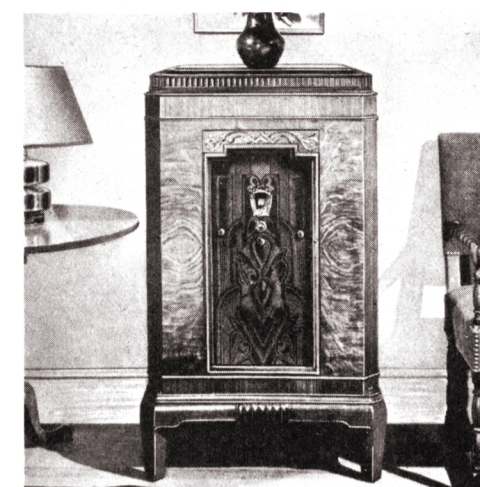

SUPERHETERODYNE-PLUS

11-TUBE RADIO-PHONOGRAPH Model 212
11-Tube Superheterodyne-Plus Complete with tubes **$295.00**

All-Electric, with Automatic Record Changer. A superb creation by Norman Bel Geddes. Beautifully executed in matched Butt Walnut, with details of pin stripe American Walnut. Instrument Panel with tapestry designed by Norman Bel Geddes. Sliding doors. Hand-rubbed finish. 4-Point Tone Control—Automatic Volume Control—Oversize Electro-Dynamic Speaker—Long Distance Switch—Two 45 Power Tubes—Push-Pull.

PHILCO Superheterodyne-Plus has a real Automatic Volume Control. We invite comparison with any so-called Automatic Volume Control, with fewer tubes. Philco has done the job right. Fading is counteracted, so that you can not only get, but hold and enjoy, the programs from many distant stations. Furthermore, the blasting-in of strong locals while tuning, and the attendant nerve shock, are entirely eliminated.

YOU NEED A PHILCO BALANCED-UNIT SUPERHETERODYNE TO OVERCOME PRESENT-DAY CROWDED BROADCASTING CONDITIONS