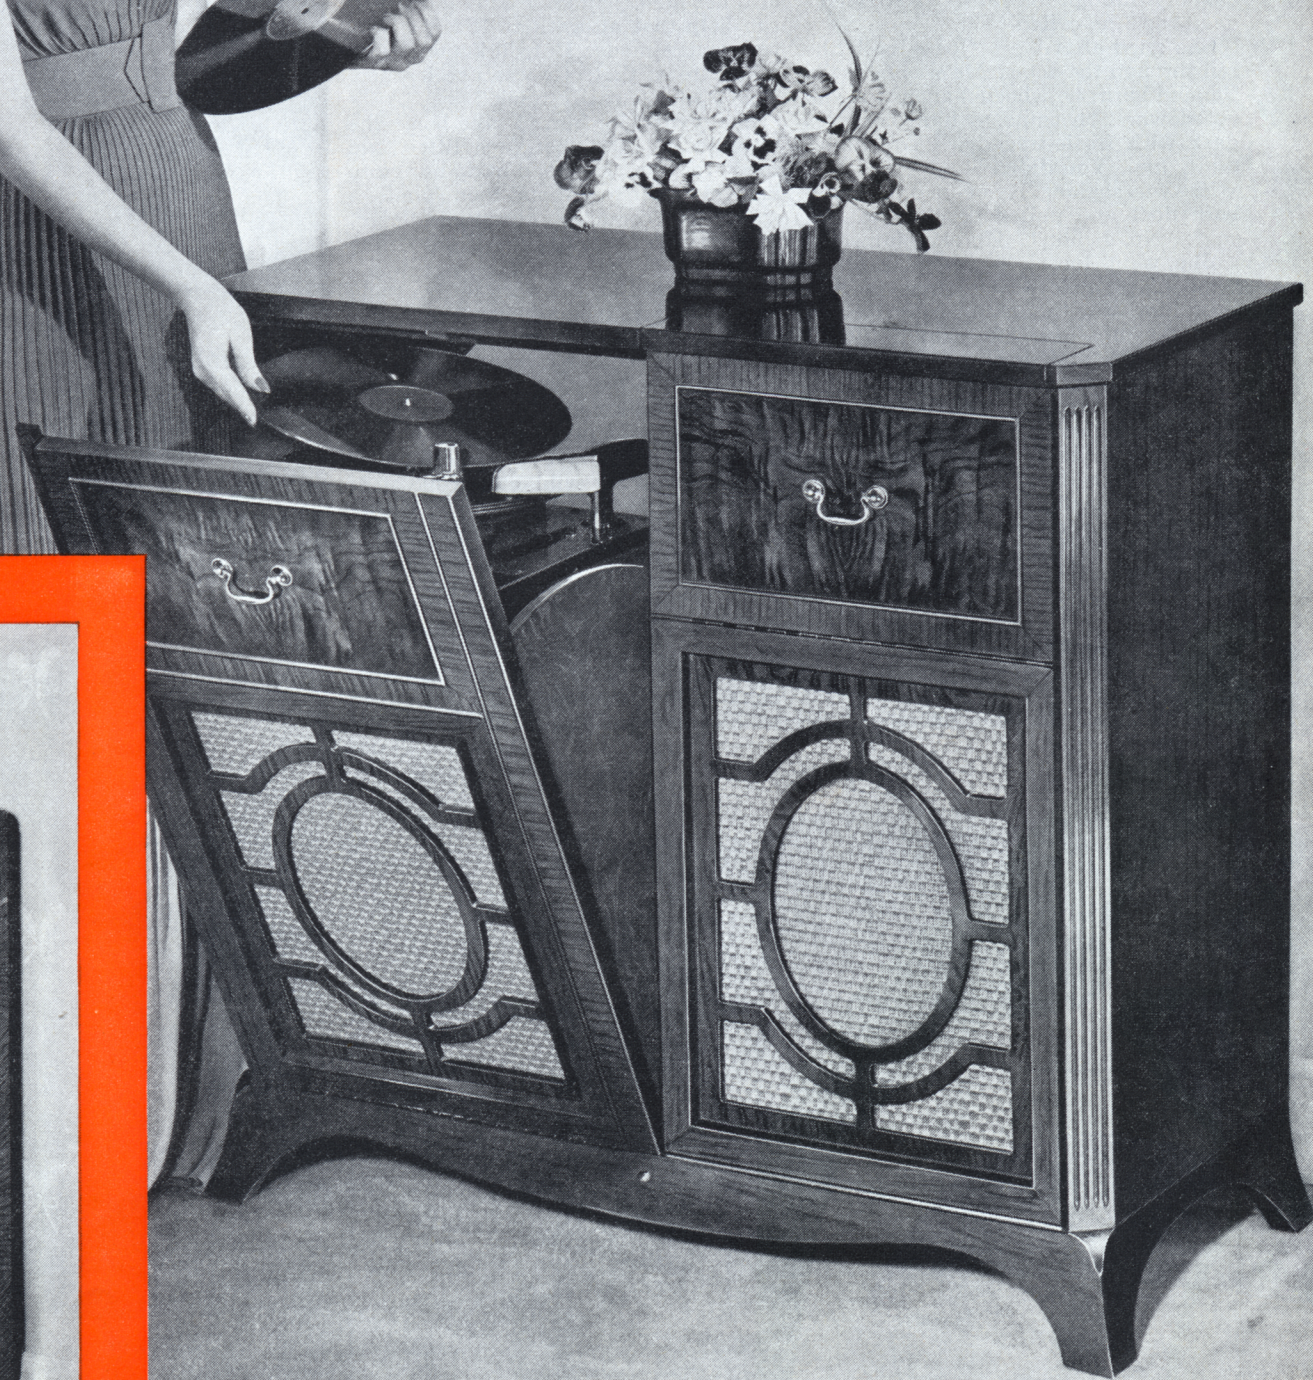

## Music on a Beam of Light!

No Needles to change  
Records last ten times longer  
New Purity of Tone

**PHILCO 608P PHOTO-ELECTRIC RADIO-PHONOGRAPH WITH NEW TILT-FRONT CABINET.**

Philco's new achievements are yours at a popular price in this amazing 9-tube Philco Photo-Electric Radio-Phonograph. Plays any record on a Beam of Light. Permanent jewel—no needles to change. Tilt-Front Cabinet. Automatic Record Changer. American and Foreign radio reception with new kind of Overseas Wave-Band. Handsome cabinet of hand-rubbed walnut. Only \$12.95 down.

**THE** sensational Philco Photo-Electric Radio-Phonograph brings the newest thrills of recorded music to your home! It's a new kind of radio-phonograph. The pointed, scraping needle is gone! Instead, a rounded jewel that never needs changing floats over the record grooves and reflects the music on a BEAM OF LIGHT from a tiny mirror to a photo-electric cell. This new principle releases overtones of beauty in your records you have never heard before. Surface noise no longer annoys you. Records last for 700 playings, ten times longer! And . . . startling improvements in radio reception!