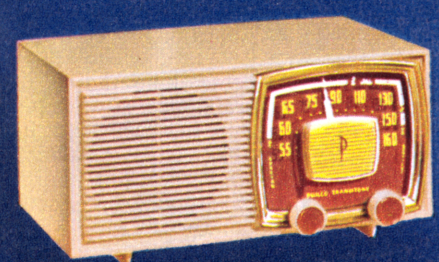

PHILCO 564 MULTIWAVE