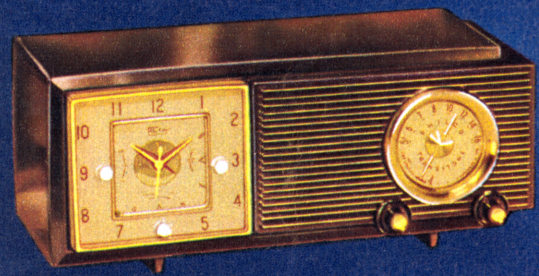

- 
CIVIL DEFENSE
- 
AMATEUR
- 
FISHING FLEETS
- 
FOREST RANGERS
- 
POLICE CALLS
- 
TIME SIGNALS
- 
SHIPS AT SEA
- 
AIRCRAFT

PHILCO 954 MULTIWAVE

New!

1953 Multiwave PHILCO *with sensational Special Service Band*

First new home radio service in years — from Philco, the leader. Enjoy, more than ever, regular radio programs on the finest, most beautiful receivers ever designed. In addition, Philco brings you, at no extra cost, the fascinating Special Service Band — a whole new world of listening enjoyment not available on ordinary sets... the drama of fishing fleets... forest fire warnings... emergency flashes from Civil Defense Authorities... and many more. Sparkling new cabinet styling... new super-powered chassis... latest engineering achievements from the world-famous Philco laboratories. Models from \$21.95 to \$230.00 — finest in 22 years of Philco leadership.