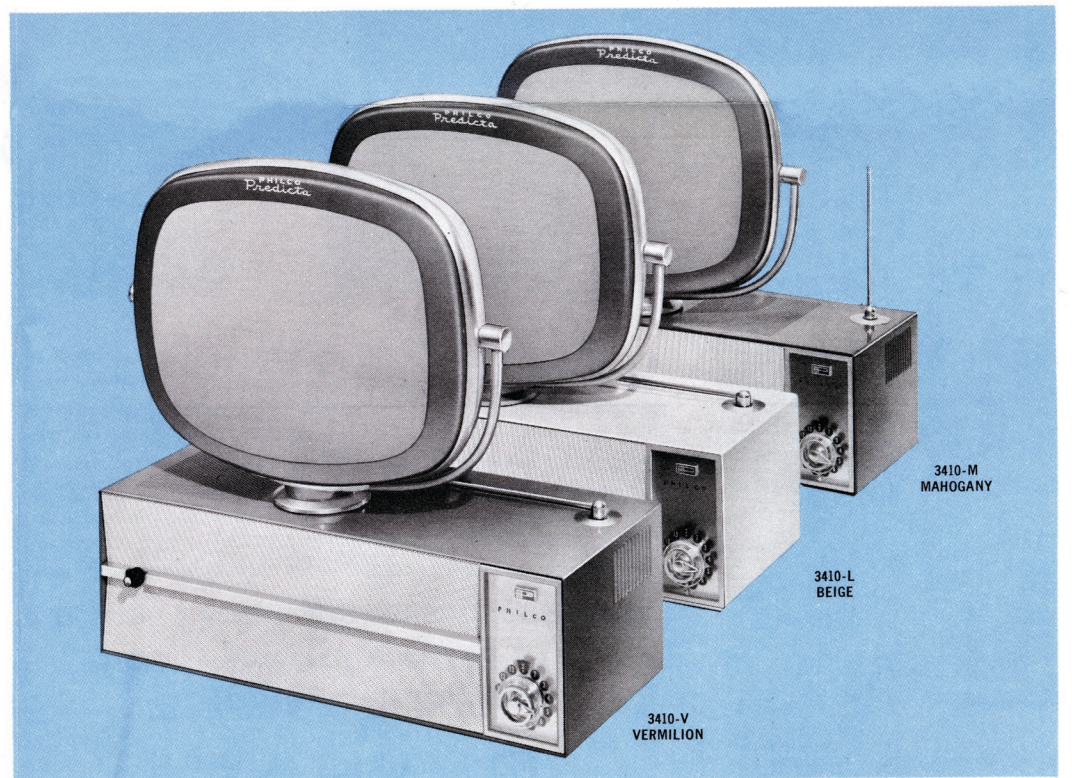

The Princess

PHILCO 3410. In a choice of Vermilion, Beige or Mahogany finish, this Predicta Seventeener is at home with any decor. Polished brass metal trim includes tube base, antenna and socket, and cabinet framing. Full circle swivel picture tube in safety case. Pivot-Tenna pivots to best signal, telescopes into cabinet when not in use. Convenient front tuning.