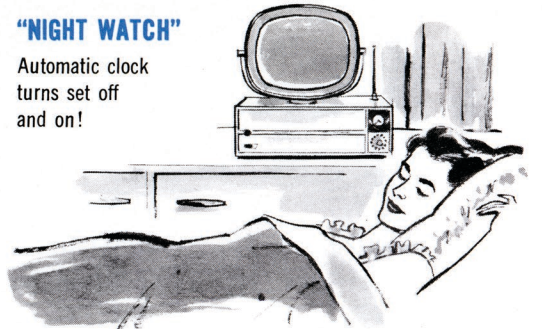

## The Decorator TV that's ALL NEWS!

It's a new era in Tele-fashion with decorator-inspired styling accented in dramatic colors. New compact form and completely finished back are made-to-order for many locations in the home where conventional TV would be unsuitable.

### "NIGHT WATCH"

Automatic clock turns set off and on!

Ideal for bedrooms • The TV that puts itself to sleep and wakes itself up ... always on time

So relaxing! Nothing to do but enjoy the program. No getting up to turn off the set when the show is over. Your Philco "Night Watch" does all that for you. Will turn on your TV too, at the hour you wish. It's all automatic. Even has convenient wake-up buzzer alarm!