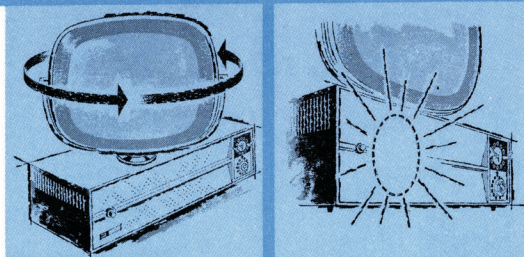

### NIGHT WATCH

turns set on or off. Will turn off program any time from 2 minutes to 2 hours after setting. Or will turn it on in morning. Alarm is usable independently.

### SWIVELS 350°

Picture tube swivels to any desired position for the most convenient viewing. Ideal for use as a room divider!