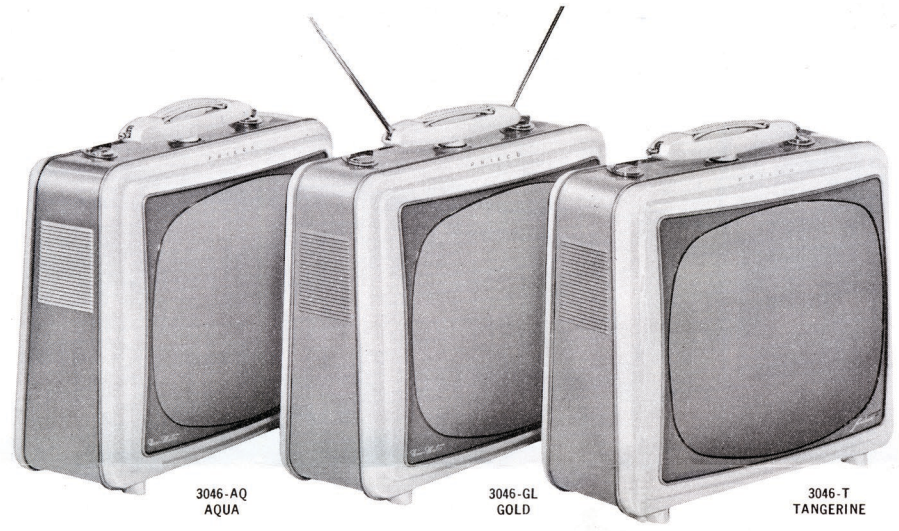

**NEW-MATIC Remote Control**

Just a squeeze turns set on and off... changes stations... automatically! Included at no extra charge in many models.

**Exclusive SCAN-TENNA**

IT'S A HANDLE

IT'S AN ANTENNA

IT ROTATES TO BEST SIGNAL

Leather handle encloses supersensitive 39" telescopic dipole antenna that rotates to strongest signal. Most powerful antenna in all portable TV. Handle locks in easy-to-carry position. This exclusive worth-more performance feature is yours in every 1960 Philco Slender Seventeener at no extra cost!