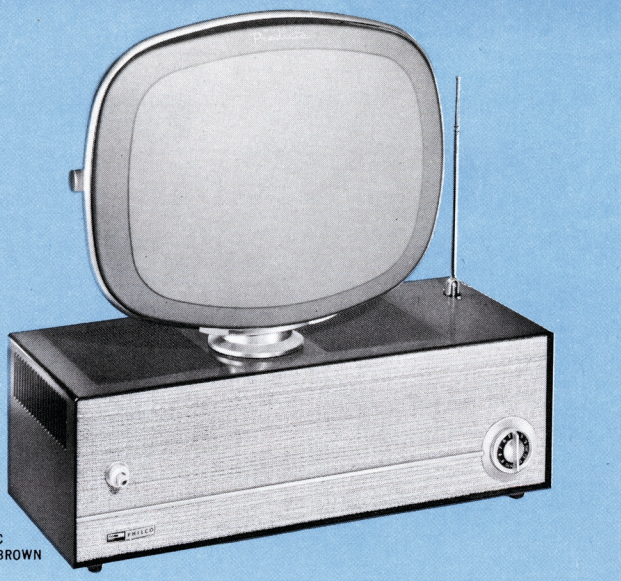

The Debutante

PHILCO 3408. Rich charcoal brown finish lends itself to every color scheme and decorating plan. Swivel screen gives perfect viewing from any angle. Pivot-Tenna extends full 39". Superb front sound with 6" oval speaker. Exclusive Philco ultra-short SF picture tube in safety case.