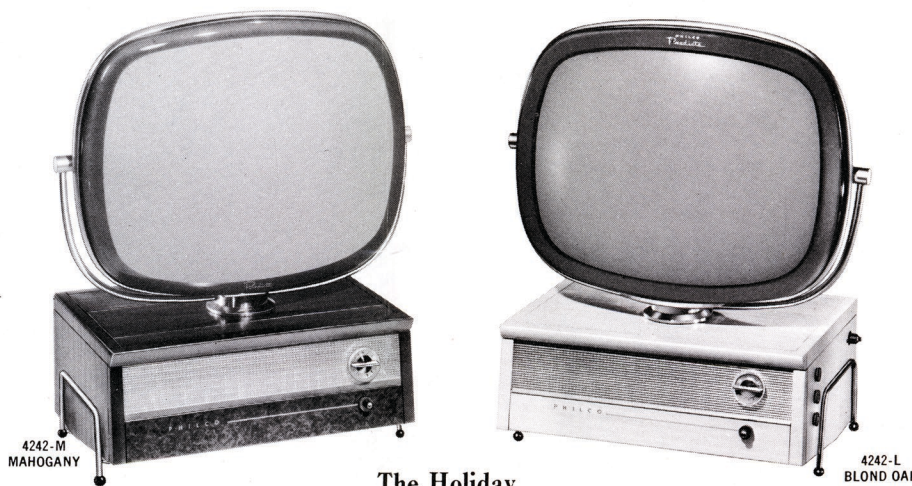

PHILCO PREDICTA DECORATOR TV

The Holiday

PHILCO 4242. 21" overall diagonal measurement, 262 square inches of viewable area. Available in rich natural mahogany or blond oak finish cabinets. Front tuning, direct front sound, built-in Pivot-Tenna, slide-out chassis, Perma-Circuit construction. Ultra-short 110° SF picture tube in safety case.

See the new PHILCO

Mastercraft Collection

Ask for separate folder showing and describing TV's new age of furniture elegance. See Philco's authentic cabinet interpretations in choice hardwoods and selected veneers of surpassing beauty.