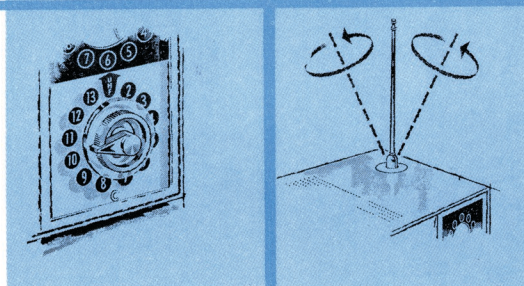

### SWIVELS 350°

Picture tube swivels to any desired position for the most convenient viewing. Ideal for use as a room divider!

### FRONT TUNING

All primary controls are located conveniently on front of cabinet. These include channel selector, fine tuning, push-button on-off volume control.