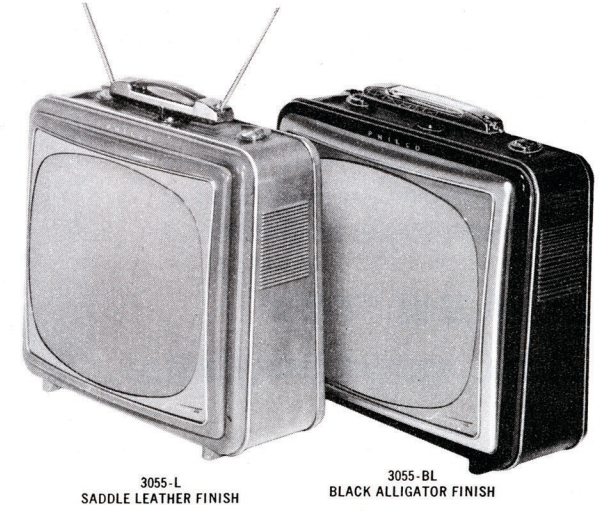

All models with exclusive **SCAN-TENNA**

3047-WC WHITE VINYL      3047-TC TAN VINYL      3047-GC GRAY VINYL

**PHILCO 3047.** Clad in smart new vinyl coverings for 1960... these new Slender Seventeeners leave nothing to be desired. In White, Tan and Gray vinyl with White Scan-Tenna handle. Superb performance plus the added convenience of New-Matic Remote Control for finest leisure-time televiewing.

3055-WL WHITE ALLIGATOR FINISH

**PHILCO 3055.** The ultimate in Portable TV convenience... with gold-finished Scan-Tenna handle plus New-Matic Remote Control. Top tuning. Perma-Circuit Chassis. Filter lens. Picture lock. Ultra-lightweight aluminum case clad in luxurious White Alligator (above) and in Saddle Leather and Black Alligator finishes (below).