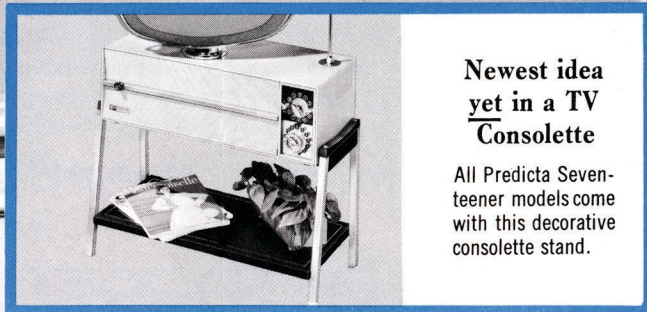

Newest idea yet in a TV Console

All Predicta Seventeener models come with this decorative console stand.

The ultimate in features and decorator-inspired design

NIGHT WATCH

turns set on or off. Will turn off program any time from 2 minutes to 2 hours after setting. Or will turn it on in morning. Alarm is usable independently.