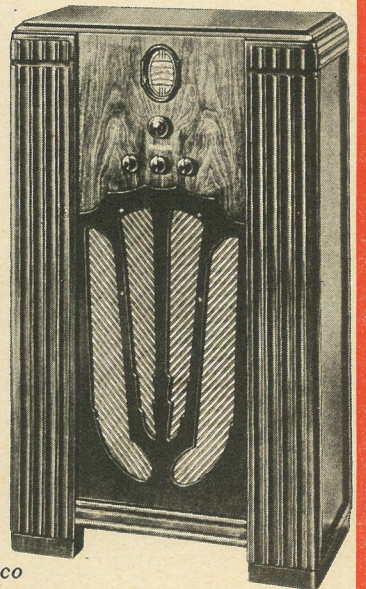

**MODEL 60B** This smart Baby Grand cabinet is made up of three contrasting shades of Walnut, so arranged as to blend perfectly into a harmonious whole. The soft, satin finish makes it a prized possession of any owner. **\$29.95**

**MODEL 610B** Tunes-in American and Foreign stations! Features all of the very latest improvements. Satin-finished cabinet of beautifully figured Cross-Fire Mahogany in two rich tones. An outstanding value! Priced complete with a Philco All-Wave Aerial. **\$44.95**

**SPECIAL LOW HOLIDAY TERMS**

TRADE-IN YOUR PRESENT RADIO—EXTRA LIBERAL ALLOWANCE

**GLEN NOVELTY SHOP**

GLEN CAMPBELL, PA.

LISTEN TO

**Rome!**

**MODEL 610F**

This handsome new Philco Console gives you thrilling American and Foreign reception! Among the new Philco features are Automatic Volume Control, Precision Radio Dial, Automatic Aerial Selector, Electro-Dynamic Speaker, Tone Control, Philco High Efficiency tubes, etc. Cabinet of satin-finished American Walnut with fluted pilasters of darker toned straight-grained Walnut.

**\$54<sup>95</sup>**

Complete with Philco All-Wave Aerial

LISTEN TO

**London!**

**MODEL 650X**

Thrilling American and Foreign reception plus the new U.S. Government Weather Forecasts—all yours with this new inclined sounding board model! Superb tone and amazing performance! All of the latest Philco features are incorporated in this outstanding value. Gorgeous cabinet of rich Butt Walnut with handsome inlays and mouldings. An extremely fine hand-rubbed finish.