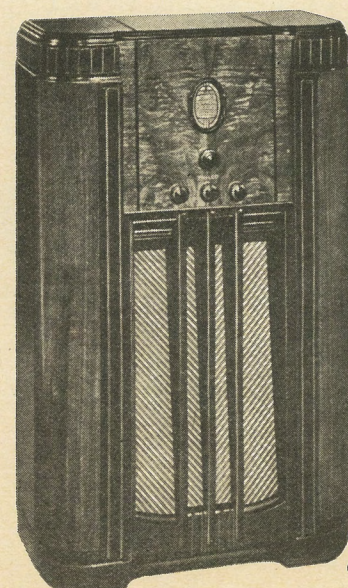

**MODEL 60B** This smart Baby Grand cabinet is made up of three contrasting shades of Walnut, so arranged as to blend perfectly into a harmonious whole. The soft, satin finish makes it a prized possession of any owner. **\$29.95**

**SPECIAL LOW HOLIDAY TERMS**

TRADE-IN YOUR PRESENT RADIO—EXTRA LIBERAL ALLOWANCE

**GLEN NOVELTY SHOP**

GLEN CAMPBELL, PA.

LISTEN TO

**Rome!**

**MODEL 610F**

This handsome new Philco Console gives you thrilling American and Foreign reception! Among the new Philco features are Automatic Volume Control, Precision Radio Dial, Automatic Aerial Selector, Electro-Dynamic Speaker, Tone Control, Philco High Efficiency tubes, etc. Cabinet of satin-finished American Walnut with fluted pilasters of darker toned straight-grained Walnut.

**\$54<sup>95</sup>**

Complete with Philco All-Wave Aerial

LISTEN TO

**London!**

**MODEL 650X**

Thrilling American and Foreign reception plus the new U.S. Government Weather Forecasts—all yours with this new inclined sounding board model! Superb tone and amazing performance! All of the latest Philco features are incorporated in this outstanding value. Gorgeous cabinet of rich Butt Walnut with handsome inlays and mouldings. An extremely fine hand-rubbed finish.

**\$105**

Complete with Philco All-Wave Aerial