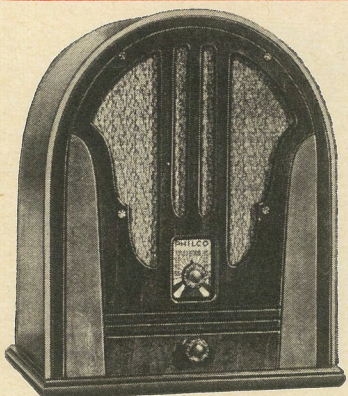

# Travel the World!

THIS IS STATION EAQ, MADRID, SPAIN

Enjoy Fascinating Programs from  
**EUROPE, AFRICA,  
SOUTH AMERICA, Etc.**

IT'S EASY TO OWN  
**A GENUINE  
PHILCO**

Romance! Adventure! Thrills! All are yours with the new 1936 Philco. These marvelous Philcos enable you to tour the world—to tune-in fascinating programs from foreign countries thousands of miles away. Philco gives you more stations, more distance, finer tone and most accurate tuning. Never before have we offered such wonderful values! And it's easy to own a genuine Philco—be content with nothing else.

49 MODELS TO CHOOSE FROM » PRICED FROM \$20

**BIG VALUE BABY GRAND!**

Here is a splendid Baby Grand for the person who wants smartness and style in the low-priced field! *only \$20* Receives standard American broadcasts plus Police and Amateur stations. Philco Simplified Tuning, Illuminated Dial, Electro-Dynamic Speaker, Philco High-Efficiency Tubes, etc. Contrasting tones of medium and dark woods with ivory trim. Rich satin finish.

**MODEL 60B** This smart Baby Grand cabinet is made up of three contrasting shades of Walnut, so arranged as to blend perfectly into a harmonious whole. The soft, satin finish makes it a prized possession of any owner. **\$29.95**

**SPECIAL LOW HOLIDAY TERMS**

TRADE-IN YOUR PRESENT RADIO—EXTRA LIBERAL ALLOWANCE

**GLEN NOVELTY SHOP**

GLEN CAMPBELL, PA.

LISTEN TO

**Rome!**

**MODEL 610F**

This handsome new Philco Console gives you thrilling American and Foreign reception! Among the new Philco features are Automatic Volume Control, Precision Radio Dial, Automatic Aerial Selector, Electro-Dynamic Speaker, Tone Control, Philco High Efficiency tubes, etc. Cabinet of satin-finished American Walnut with fluted pilasters of darker toned straight-grained Walnut.