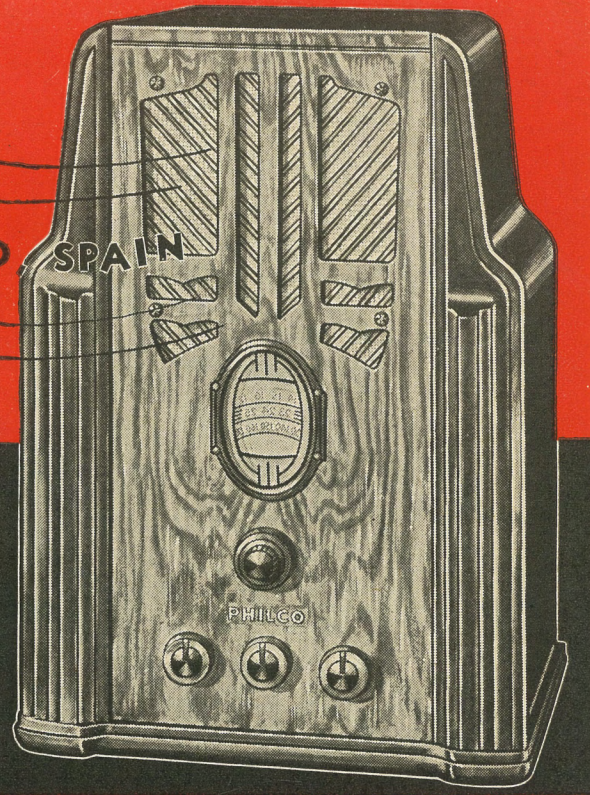

# Travel the World!

THIS IS STATION EAQ, MADRID, SPAIN

Enjoy Fascinating Programs from  
**EUROPE, AFRICA,  
SOUTH AMERICA, Etc.**

IT'S EASY TO OWN  
**A GENUINE  
PHILCO**

Romance! Adventure! Thrills! All are yours with the new 1936 Philco. These marvelous Philcos enable you to tour the world—to tune-in fascinating programs from foreign countries thousands of miles away. Philco gives you more stations, more distance, finer tone and most accurate tuning. Never before have we offered such wonderful values! And it's easy to own a genuine Philco—be content with nothing else.

49 MODELS TO CHOOSE FROM » PRICED FROM \$20

**BIG VALUE BABY GRAND!**

Here is a splendid Baby Grand for the person who wants smartness and style in the low-priced field! *only \$20* Receives standard American broadcasts plus Police and Amateur stations. Philco Simplified Tuning, Illuminated Dial, Electro-Dynamic Speaker, Philco High-Efficiency Tubes, etc. Contrasting tones of medium and dark woods with ivory trim. Rich satin finish.

**MODEL 60B** This smart Baby Grand cabinet is made up of three contrasting shades of Walnut, so arranged as to blend perfectly into a harmonious whole. The soft, satin finish makes it a prized possession of any owner. **\$29.95**