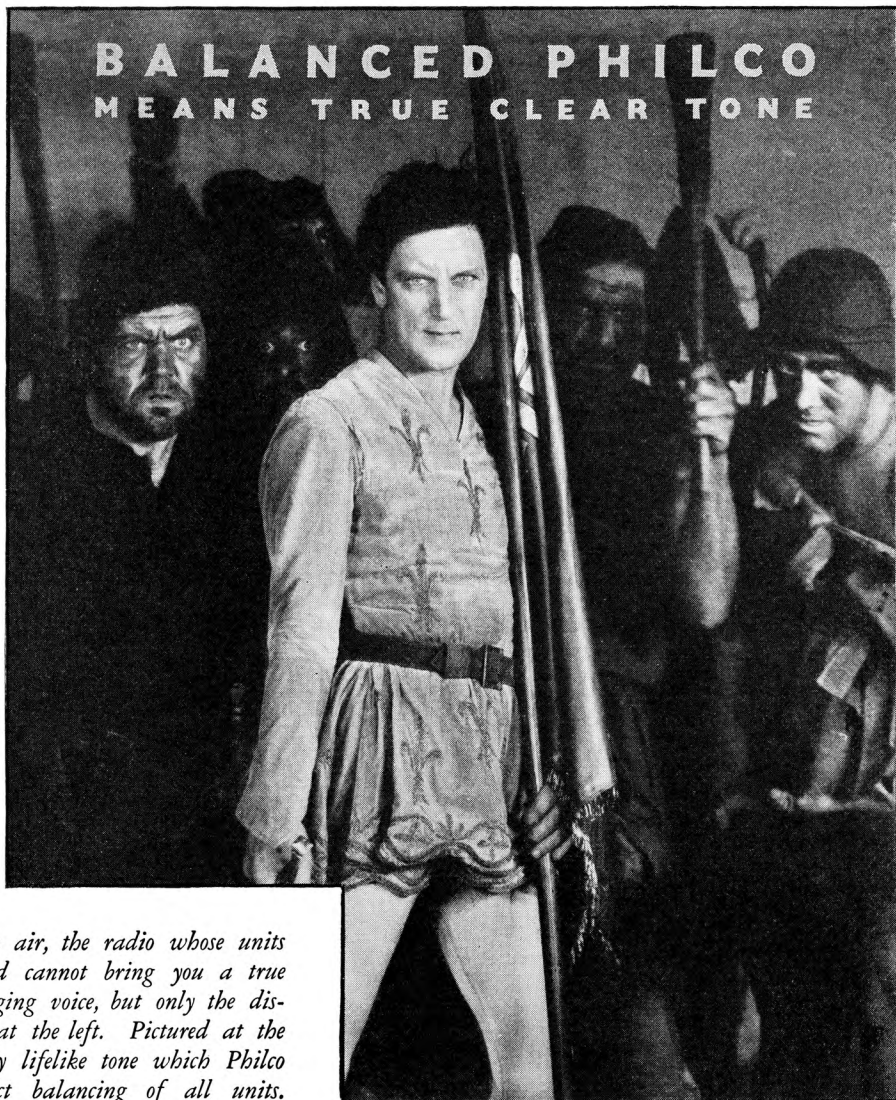

# DENNIS KING STAR OF THE PARAMOUNT PICTURE "THE VAGABOND KING"

When Dennis King goes on the air, the radio whose units are only approximately balanced cannot bring you a true reproduction of his brilliant singing voice, but only the distorted approximation portrayed at the left. Pictured at the right is the true, clear, vividly lifelike tone which Philco attains by extraordinarily exact balancing of all units.