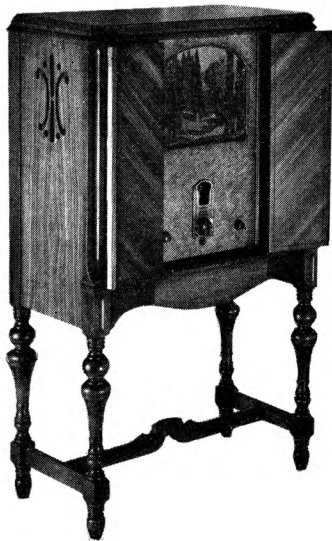

PHILCO
BALANCED-UNIT RADIO

2. *Philco Screen Grid PLUS*—Newly invented *Automatic Volume Control*—gets and *holds* far-distant stations without fading—enormous power brings rare programs—new double-tuned input circuit sharpens selectivity—it tunes sharply *anywhere* on the dial—no "cross-talk," even in crowded local stations—concert-hall volume when you want it—and *no distortion* at any volume because of Philco's balanced units, which produce that wonderful Philco tone—pure, true, *natural*, for voice or music from highest note to lowest sound—in plain truth, a super-radio, as your dealer will be glad to prove to you.

Have the nearest Philco dealer put one of these wonderful sets in your own home, without obligation, and *learn for yourself* what *real radio performance* can be! Easy terms when you decide to buy.

PHILCO HIGHBOY

With New Screen Grid Chassis $139.50
With Screen Grid Plus Chassis (built-in aerial) . . . 169.50

A full range of other exquisite furniture models, including a new, compact Console with genuine butt walnut and bird's-eye maple panels at $112. Table Models, Lowboys and De Luxe Highboys from $67 to $225.

Slightly higher in Canada, Rocky Mountains and West. Each model, regardless of price, includes a built-in Electro-Dynamic Speaker with *two* 245 power tubes, push-pull. All prices less tubes.

PHILCO, PHILADELPHIA, PA.
In Canada: PHILCO PRODUCTS, LTD., Toronto