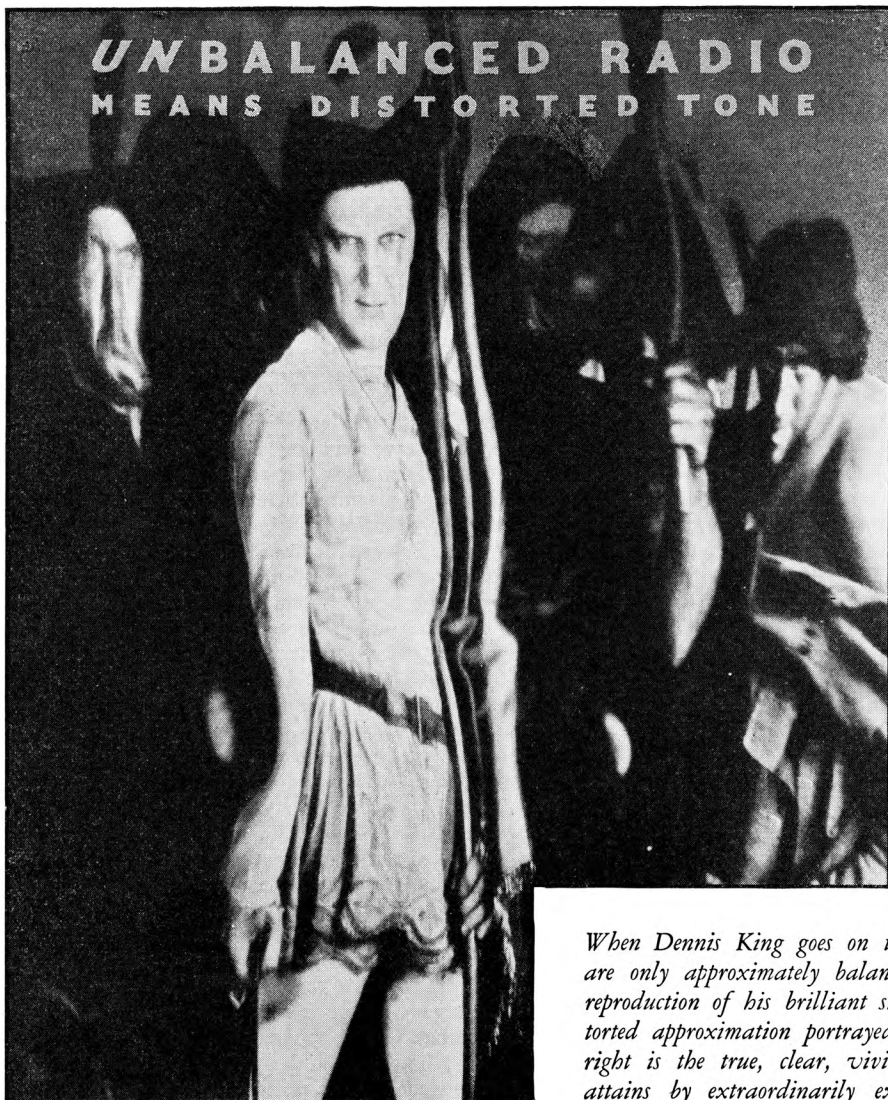

# DENNIS KING STAR OF THE PARAMOUNT PICTURE "THE VAGABOND KING"

When Dennis King goes on the air, the radio whose units are only approximately balanced cannot bring you a true reproduction of his brilliant singing voice, but only the distorted approximation portrayed at the left. Pictured at the right is the true, clear, vividly lifelike tone which Philco attains by extraordinarily exact balancing of all units.