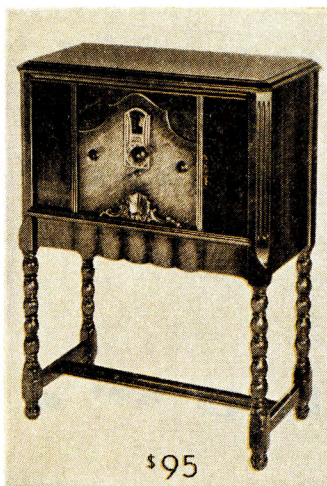

\$350

PHILCO CONCERT GRAND
Greatest of all radio-phonographs. New design; gorgeous tone from Screen Grid Plus

\$198

RADIO-PHONOGRAPH
Beautiful walnut cabinet with 9-tube Screen Grid Plus, Philco Tone-Control

\$110

SCREEN GRID LOWBOY
An exceptional value. Walnut cabinet with the new 7-tube Set. Tone-Control

\$95

SCREEN GRID CONSOLE
Beautiful design in walnut and maple. New 7-tube receiver. Tone-Control

\$49.50

SCREEN GRID BABY GRAND
Walnut Cabinet; 7-tube, Screen Grid Set. Genuine Electro-Dynamic Speaker

Every Philco Radio, from the great Concert Grand to the wonderful little Baby Grand, is quality throughout. Every set has Balanced-Unit construction and new Electro-Dynamic Speaker. Cabinets are authentic designs in finest woods, with beautiful finish. The Complete Line fits every purse, every purpose—value supreme for 1930