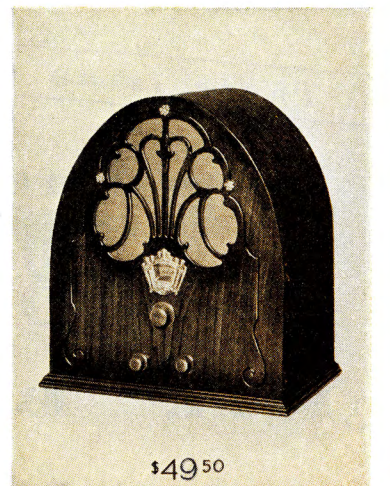

\$350

PHILCO CONCERT GRAND
Greatest of all radio-phonographs. New design; gorgeous tone from Screen Grid Plus

\$198

RADIO-PHONOGRAPH
Beautiful walnut cabinet with 9-tube Screen Grid Plus, Philco Tone-Control

\$110

SCREEN GRID LOWBOY
An exceptional value. Walnut cabinet with the new 7-tube Set. Tone-Control

\$95

SCREEN GRID CONSOLE
Beautiful design in walnut and maple. New 7-tube receiver. Tone-Control

\$49.50

SCREEN GRID BABY GRAND
Walnut Cabinet; 7-tube, Screen Grid Set. Genuine Electro-Dynamic Speaker

Every Philco Radio, from the great Concert Grand to the wonderful little Baby Grand, is quality throughout. Every set has Balanced-Unit construction and new Electro-Dynamic Speaker. Cabinets are authentic designs in finest woods, with beautiful finish. The Complete Line fits every purse, every purpose—value supreme for 1930