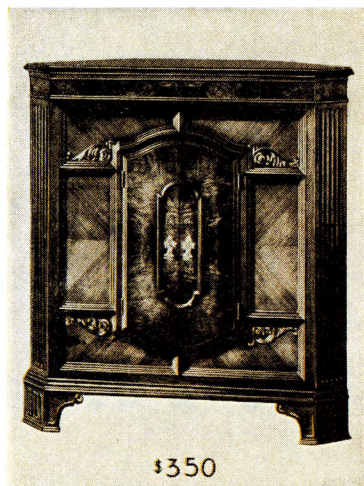

\$350

PHILCO CONCERT GRAND
Greatest of all radio-phonographs. New design; gorgeous tone from Screen Grid Plus

\$198

RADIO-PHONOGRAPH
Beautiful walnut cabinet with 9-tube Screen Grid Plus, Philco Tone-Control

SCREEN GRID BABY GRAND
Walnut Cabinet; 7-tube, Screen Grid Set. Genuine Electro-Dynamic Speaker

Every Philco Radio, from the great Concert Grand to the wonderful little Baby Grand, is quality throughout. Every set has Balanced-Unit construction and new Electro-Dynamic Speaker. Cabinets are authentic designs in finest woods, with beautiful finish. The Complete Line fits every purse, every purpose—value supreme for 1930