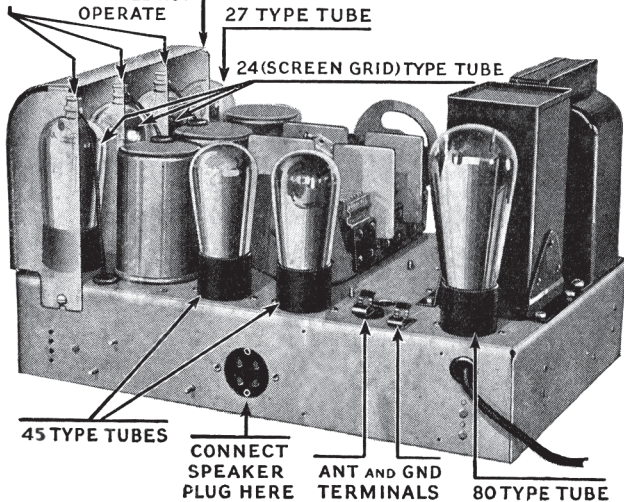

THESE CONNECTIONS MUST BE MADE OR RECEIVER WILL NOT OPERATE

MODELS 221, 221A, 21 and 21A
THIS SHIELD MUST BE IN PLACE

27 TYPE TUBE

24 (SCREEN GRID) TYPE TUBE

45 TYPE TUBES

**CONNECT
SPEAKER
PLUG HERE**

**ANT AND GND
TERMINALS**

80 TYPE TUBE