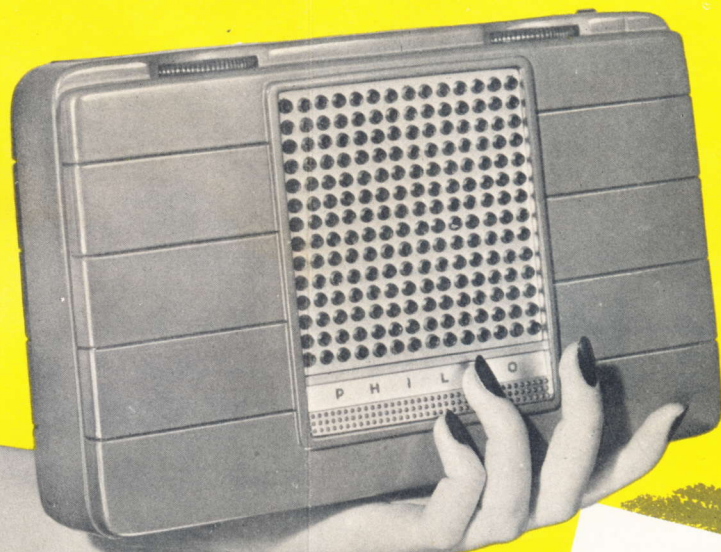

PHILCO SUPER-POWERED

"Personal" Portable

PHILCO 650. Mighty midget with more advanced features than any other "personal"! Big oversize speaker, vernier tuning, unmatched tone and sensitivity in its class. *Plus* longest peak-performing battery operation... thanks to new extra long-life batteries and Battery Saver Switch. *Magnecor* Aerial.
PHILCO 649. Same features in Maroon and Silver Cabinet.

Delivers
PEAK
RECEPTION
10
TIMES
LONGER!

Smart, *compact-as-a-book* cabinet in Cherry, Sand, or rich Colonial Green all with Gold trim.