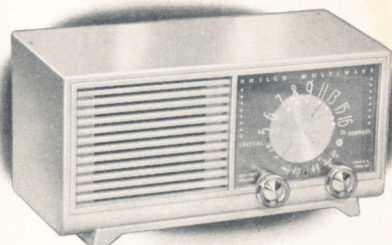

Big Value Multiwave Radio

PHILCO 574. Handsomely styled in Tangerine, Spruce Green or Maroon. Standard Broadcasts *plus* Special Service Band. AC-DC Superheterodyne with Tube Saver. Dynamic Speaker. 4 Tubes plus Rectifier.

Philco Automatic Clock Radios

Wake You to Music,
Morning Coffee,
Turn on Your TV Set!

Brilliant new clock models also
many other useful household
... all automatically!