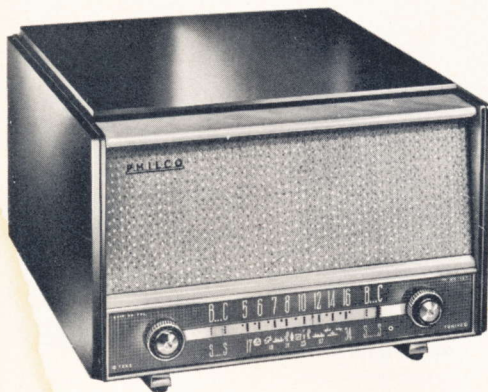

America's Finest Table Combination

PHILCO 1352. Challenges all comparison for fidelity of record reproduction in a table radio-phonograph. *True-Harmonic* Reproducer. 3-Speed Automatic Record Changer. Multiwave Radio. Two-tone Birch cabinet, unmatched for distinctive beauty!