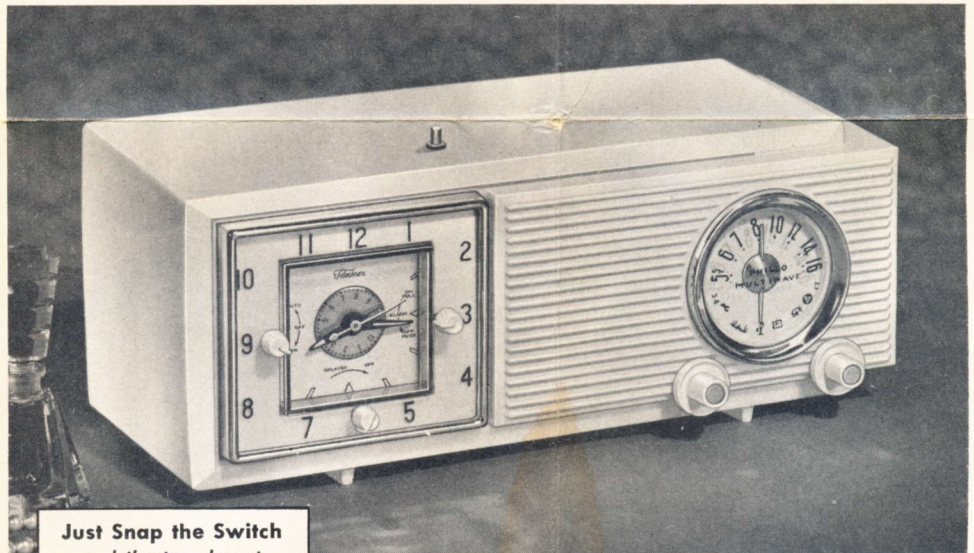

PHILCO 569. The nation's top value in a compact radio. Full Philco quality with AC-DC Circuit, 4 Tubes plus Rectifier. Handsome Mahogany phenolic cabinet.

Just Snap the Switch and the translucent cabinet Glows