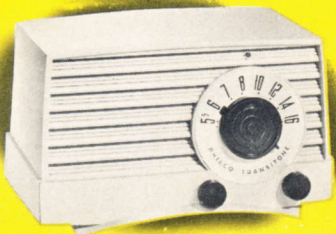

PHILCO 570. Unmatched for performance and advanced styling at the price! AC-DC Circuit, 4 Philco Tubes plus Rectifier. Your choice of Cardinal, Sand, Maroon.