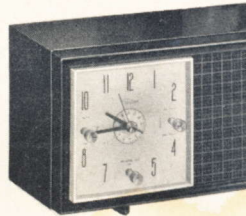

PHILCO 712-X. At bud automatic clock and ap feature. Standard radio. **PHILCO 712.** Same fea Service Band. Forest C