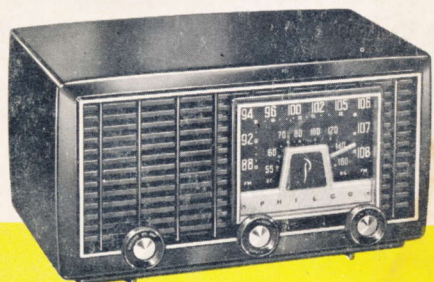

FULL DIMENSION

World's First Radio-Phonograph to Achieve

Philco Presents Another World First

PHILCO High Fidelity "Phonorama"

The crowning achievement of 25 years of Philco electronic progress, "Phonorama" ushers in a bright new era in the reproduction of sound. For the first time, High Fidelity Sound in Full Dimension! Recordings and radio are reproduced with unbelievable realism and "presence" words can't remotely describe. You must hear the room filling brilliance of "Phonorama" yourself!

The Finest

FM-AM

Radio Ever Offered at the Price

The Fabulous Philco "956"

Yes, in actual side-by-side tests, this brilliant new Philco outperformed all comers in its class for lifelike FM and AM performance! Tuned R.F. Stage with 3-Gang Tuner. 6 Philco Tubes, plus Selenium Rectifier. Handsome Mahogany phenolic cabinet.