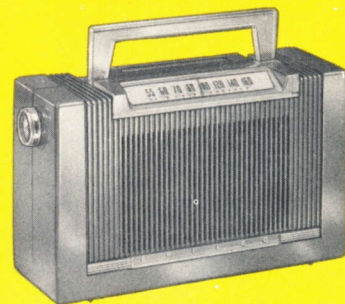

Philco Automatic Clock Radios

Wake You to Music,
Morning Coffee,
Turn on Your TV Set!

Brilliant new clock models also
many other useful household
... all automatically!

PHILCO 710. Big value! Electric Clock turns radio *on* automatically. Standard radio reception. Modern Ebony cabinet.
PHILCO 711. Same features as above *plus* Delayed Off in Maroon plastic cabinet.

Aristocrat of Clock-Radios

PHILCO 804-L. Combines *all* the automatic clock features with the most advanced circuit ever used in a clock-radio! *Ultra-Sensitive* Multiwave Radio. Stunning Blond Oak finish cabinet. Also in Mahogany phenolic cabinet as **PHILCO 804-M.**

PHILCO SUPER-POWERED

"Personal" Portable

PHILCO 650. Mighty midget with more advanced features than any other "personal"! Big oversize speaker, vernier tuning, unmatched tone and sensitivity in its class. *Plus* longest peak-performing battery operation... thanks to new extra long-life batteries and Battery Saver Switch. *Magnecor* Aerial.
PHILCO 649. Same features in Maroon and Silver Cabinet.

Delivers
PEAK
RECEPTION
10
TIMES
LONGER!

Smart, *compact-as-a-book* cabinet in Cherry, Sand, or rich Colonial Green all with Gold trim.

SENSATIONAL 1954 PHILCO 3-WAY PORTABLES

PHILCO 652. Most powerful of 3-way "personals"... packed with brilliant performance. Same long battery life as Philco 650. AC-DC, too. Has plug-in for Private Listening. Your choice of Pearl Grey, Cherry, Spruce Green, Pine Green.