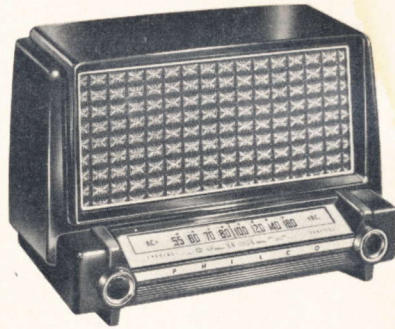

PHILCO MULTIWAVE RADIOS with

Special Service

NEW PHILCO Ultra-Sensitive MULTIWAVE RADIOS

Advance-engineered for sharp selectivity on today's crowded airwaves, these brilliant new models are super-powered for peak reception of both regular broadcasts and Special Service calls.

PHILCO 964. Real "console" tone plus powerful long distance reception! Tuned R.F. Stage, 3-Gang Condenser, 6-inch Speaker, Tone Control, Phono Jack, 5 Tubes plus Rectifier. Completely enclosed modern cabinet in Mahogany phenolic.