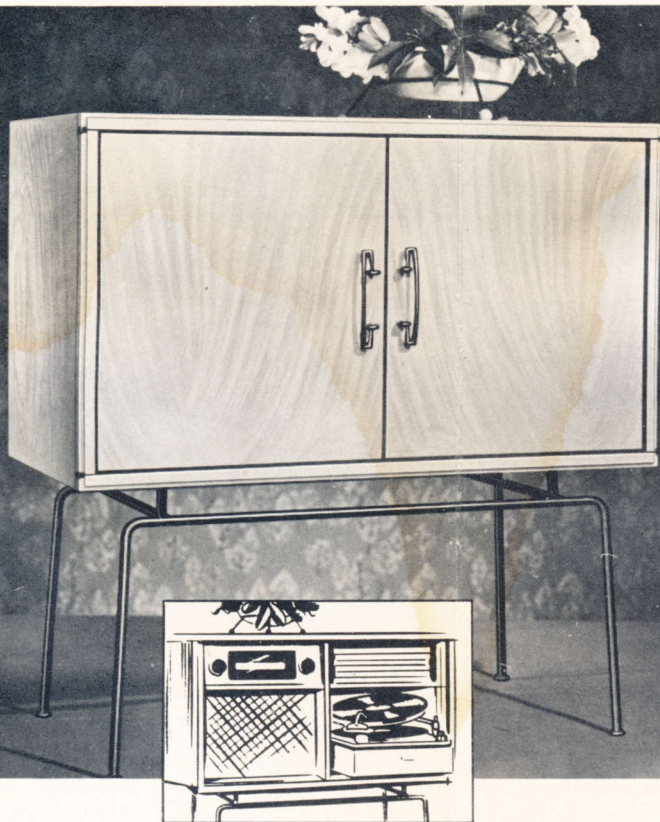

PHILCO True-Harmonic 3-SPEED RADIO-PHONOGRAPHS

Styled for Modern Living

PHILCO 1753-L. Here's the last word in sophisticated styling . . . priced for the modest budget! A masterpiece of fine cabinetry in stunning Blond woods, complimented by base and door pulls of black wrought iron. *True-Harmonic* Reproducer, 3-Speed Automatic Record Changer—plus Multiwave Radio with Special Service Band.

PHILCO 1752-M. Same radio and phonograph features as above in an equally beautiful cabinet in rich Mahogany finish with table type wood base and handsome brass door pulls.