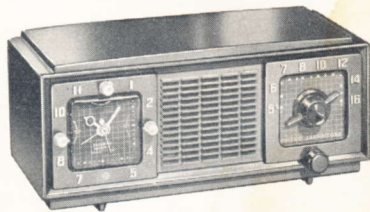

Also available without Night Light and Private Listening features in Maroon or Spruce Green Cabinet of the same design... **PHILCO 714-X.**

PHILCO 712-X. At bud automatic clock and ap feature. Standard radio. **PHILCO 712.** Same fea Service Band. Forest C

Philco Automatic Clock Radios

Wake You to Music,
Morning Coffee,
Turn on Your TV Set!

Brilliant new clock models also
many other useful household
... all automatically!

PHILCO 710. Big value! Electric Clock turns radio *on* automatically. Standard radio reception. Modern Ebony cabinet.
PHILCO 711. Same features as above *plus* Delayed Off in Maroon plastic cabinet.