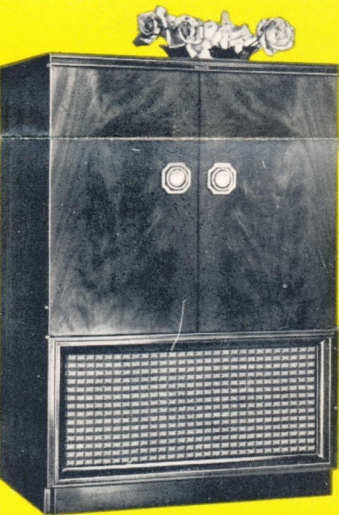

For Finest Performance in Any Home

PHILCO 1754. A magnificent Mahogany console, advance-engineered for outstanding performance on records of all sizes and speeds, standard radio and the exciting Philco Special Service Band. *True-Harmonic* Reproducer. America's greatest radio-phonograph at the price!

PHILCO 1754-L. Same fine performance as above in Blond Oak veneer cabinet.