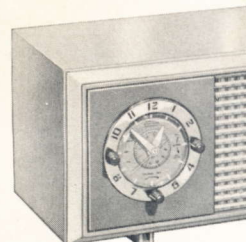

NE
The
Start
These
perform
funcio