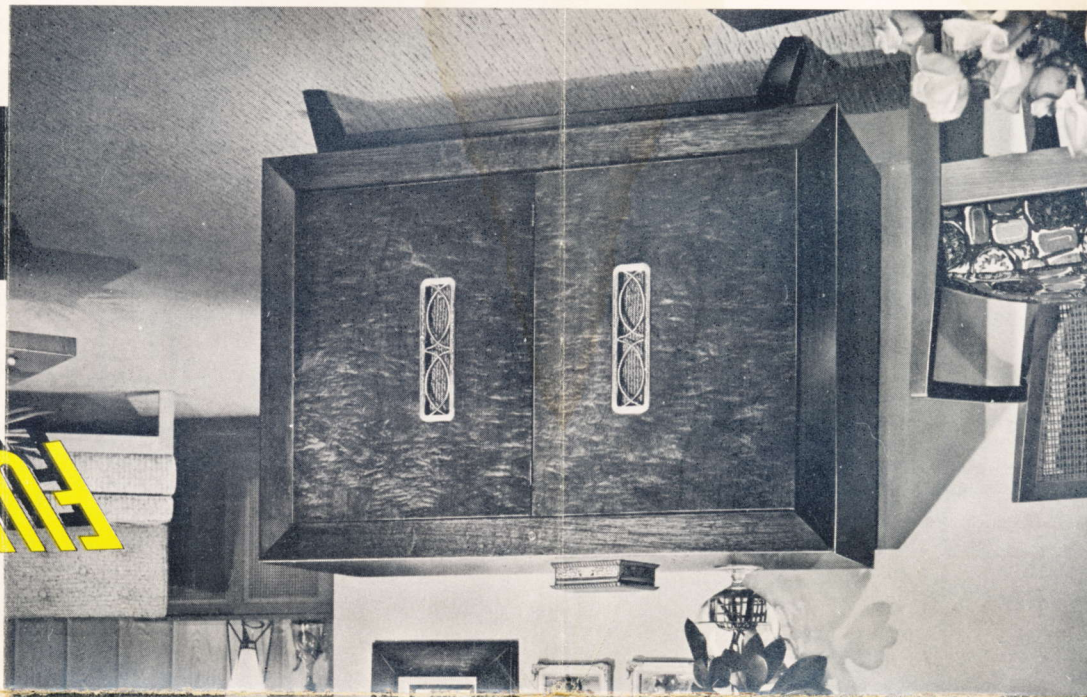

FULL DIMENSION

World's First Radio-Phonograph to Achieve

Philco Presents Another World First