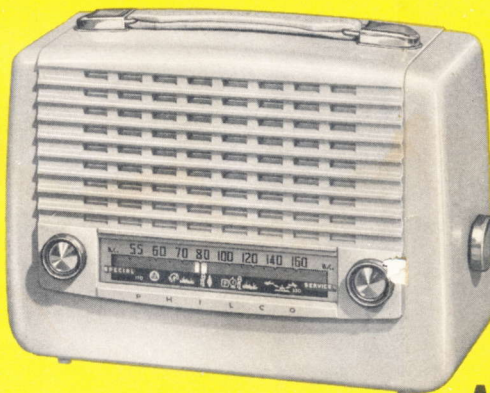

PHILCO SUPER-POWERED

"Personal" Portable

PHILCO 650. Mighty midget with more advanced features than any other "personal"! Big oversize speaker, vernier tuning, unmatched tone and sensitivity in its class. *Plus* longest peak-performing battery operation... thanks to new extra long-life batteries and Battery Saver Switch. *Magnecor* Aerial.
PHILCO 649. Same features in Maroon and Silver Cabinet.

Delivers
PEAK
RECEPTION
10
TIMES
LONGER!

Smart, *compact-as-a-book* cabinet in Cherry, Sand, or rich Colonial Green all with Gold trim.

SENSATIONAL 1954 PHILCO 3-WAY PORTABLES

PHILCO 652. Most powerful of 3-way "personals"... packed with brilliant performance. Same long battery life as Philco 650. AC-DC, too. Has plug-in for Private Listening. Your choice of Pearl Grey, Cherry, Spruce Green, Pine Green.

PHILCO 651. Top value in a 3-way "personal". Plays anywhere on AC, DC or batteries. Powerful, economical-to-operate circuit. *Magnecor* Aerial. Exquisite, easy-to-carry modern case in your choice of Cherry, Spruce Green or Driftwood.

AMERICA'S FINEST PERFORMING PORTABLE

PHILCO 656. Super-powered to perform on boats, in the mountains, in camp! Sportsmen can tune-in fishing fleets, Marine Telephone, Forest Service, many other short-wave calls. Tuned R.F. Stage, 3-Gang Condenser. Sturdy case in Light Beige, Pine Green or Charcoal Grey. It's the champion of all portables, *regardless of price*... bringing you unmatched reception of regular radio programs *plus*...