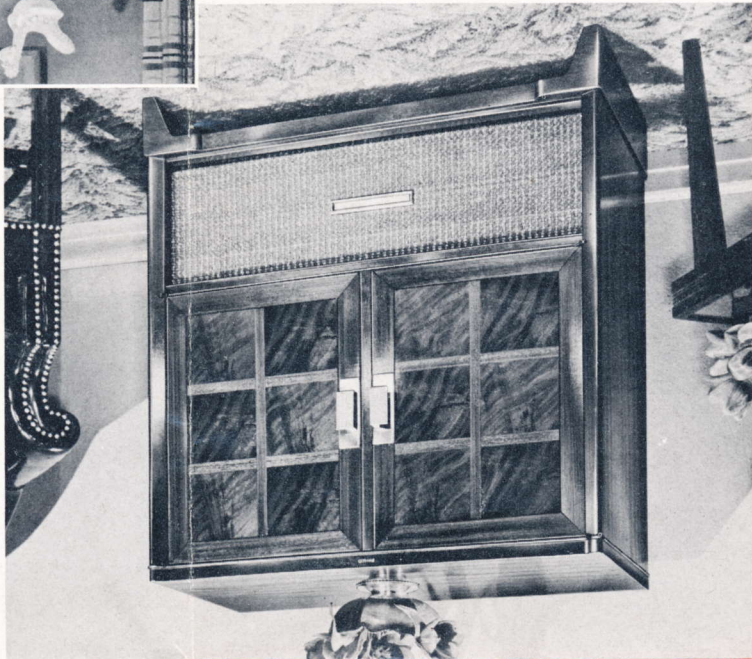

PHILCO 1733-M. A Philco masterpiece in tone, performance and styling... musical enjoyment at its best. 3-Speed Record Changer. Super-Tone Reproducer. Super-Sensitive FM System. Tuned R.F. Stage with 3-Gang Condenser on AM-FM. Gorgeous Modern Hepplewhite console in Mahogany veneers.

PHILCO 1733-L. All the same features as Philco 1733-M for rich tone and fine performance—in exquisite blond veneers in block form.

Musical Enjoyment at its Best

Advanced Features, Exquisite Beauty at Amazing Low Price

PHILCO 1730. America's greatest value in a low price 3-speed console combination... advanced features, luxurious beauty, rich-voiced radio. 3-Speed Record Changer. Super-Tone Reproducer. Tuned R.F. Stage and 3-Gang Condenser. Powerful AM Radio. Modern cabinet in rich Mahogany veneers.

An elegance of design found only in the finest of cabinetry. Handsome brass door pulls of original Philco design. Generous record storage space.

DISTINGUISHED DESIGN