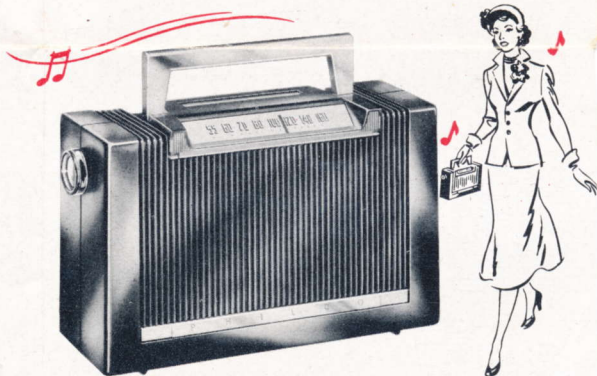

PHILCO 641. Mighty performer in miniature size. AC, DC or Battery. Light, easy-to-carry. Built-In "Magnecor" Aerial—no lid to lift. Modern cabinet in choice of Teal Green, Maroon, Caribbean Blue, Cinnabar Red, Arabian Sand, Nile Green.