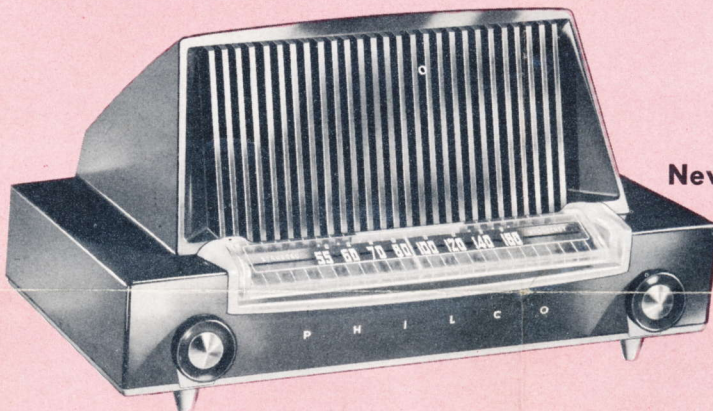

PHILCO TRANSITONE

New concept of Table Radio Design

PT 548-M. New high in tone performance, too. AC-DC Circuit with Tube Saver. "Magnechor" Aerial. Super-Sensitive Speaker. 4 Tubes, plus Rectifier. Maroon cabinet.

PT 548-1. Same features in Ivory finish.