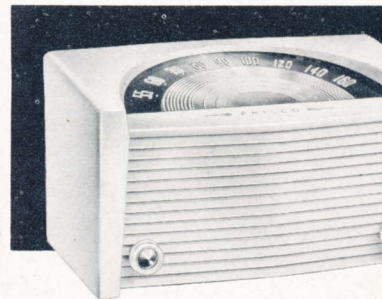

1952 Philco Table Radios

DESIGNED IN
OVERCRO

PHILCO 942. A beauty in Maroon plastic. Tuned R.F. Stage with 3-Gang Condenser. AC-DC Superheterodyne with Tube Saver Resistor. Super-Sensitive Speaker. 5 Philco Tubes, plus Rectifier.

PHILCO 941. Modern Ivory plastic cabinet. Tuned R.F. Stage with 3-Gang Condenser. AC-DC Superheterodyne with Tube Saver Resistor. Super-Sensitive Speaker. 5 Philco Tubes, plus Rectifier.

FM-AM

performance and tone challenges all comparison at the price!

PHILCO 944. Superb FM-AM reception... unmatched by any set at the price! Super-Sensitive FM System with R.F. Stage, 3-Gang Tuner. AC-DC Circuit with Tube Saver Resistor. 6 Tubes, plus Rectifier. Lovely modern Mahogany plastic cabinet.