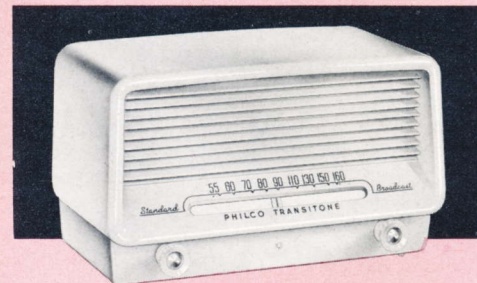

Automatic CLOCK RADIO

PHILCO PT 544-W
Electric Clock turns radio or appliances off automatically—on at any preset time. AC radio with Tube Saver. Kitchen White with chrome trim.

WAKES YOU TO MUSIC

PHILCO PT 544-M
Mahogany version of '544-W', luminous hands.

PHILCO PT 544-I
Same features as '544-M' in smart Ivory cabinet.

STARTS MORNING COFFEE

PT 541-M. Smart compact styling in Mahogany finish cabinet. AC-DC Superheterodyne Circuit with Tube Saver. Rich-Voiced Speaker. Improved Built-In Aerial. 4 Tubes, plus Rectifier. Small jewel indicator lights when set is on.