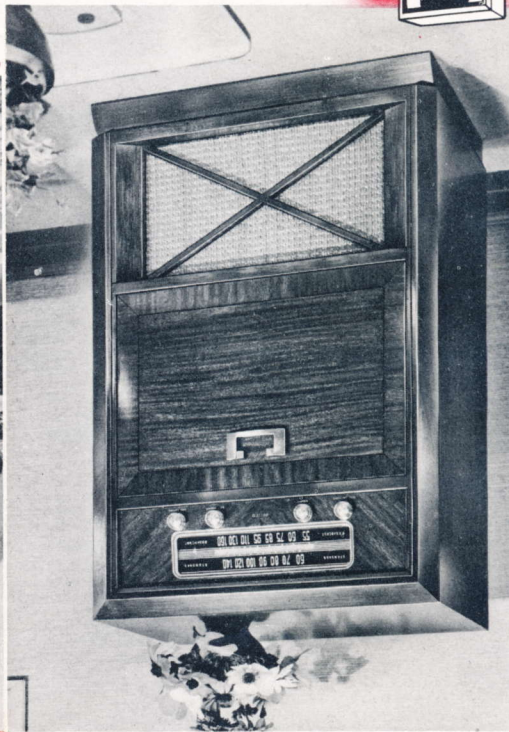

PHILCO 1733-M. A Philco masterpiece in tone, performance and styling... musical enjoyment at its best. 3-Speed Record Changer. Super-Tone Reproducer. Super-Sensitive FM System. Tuned R.F. Stage with 3-Gang Condenser on AM-FM. Gorgeous Modern Hepplewhite console in Mahogany veneers.

PHILCO 1733-L. All the same features as Philco 1733-M for rich tone and fine performance—in exquisite blond veneers in block form.

Musical Enjoyment at its Best

Advanced Features, Exquisite Beauty at Amazing Low Price

PHILCO 1730. America's greatest value in a low price 3-speed console combination... advanced features, luxurious beauty, rich-voiced radio. 3-Speed Record Changer. Super-Tone Reproducer. Tuned R.F. Stage and 3-Gang Condenser. Powerful AM Radio. Modern cabinet in rich Mahogany veneers.

An elegance of design found only in the finest of cabinetry. Handsome brass door pulls of original Philco design. Generous record storage space.

DISTINGUISHED DESIGN