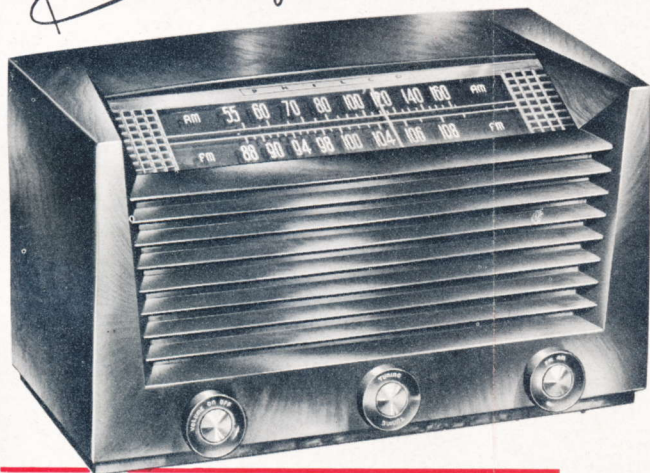

1952 Philco Table Radios

DESIGNED IN
OVERCRO

PHILCO 942. A beauty in Maroon plastic. Tuned R.F. Stage with 3-Gang Condenser. AC-DC Superheterodyne with Tube Saver Resistor. Super-Sensitive Speaker. 5 Philco Tubes, plus Rectifier.

PHILCO 941. Modern Ivory plastic cabinet. Tuned R.F. Stage with 3-Gang Condenser. AC-DC Superheterodyne with Tube Saver Resistor. Super-Sensitive Speaker. 5 Philco Tubes, plus Rectifier.

FM-AM

performance and tone challenges all comparison at the price!

PHILCO 944. Superb FM-AM reception... unmatched by any set at the price! Super-Sensitive FM System with R.F. Stage, 3-Gang Tuner. AC-DC Circuit with Tube Saver Resistor. 6 Tubes, plus Rectifier. Lovely modern Mahogany plastic cabinet.