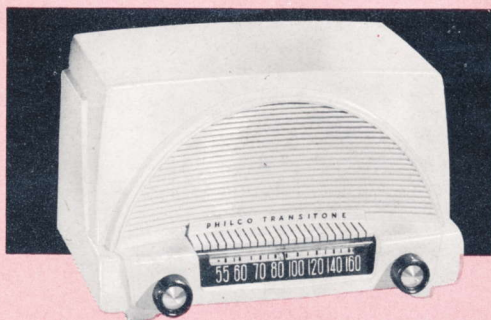

PT 542-I. Charming Ivory finish compact... styled in the new trend. Contrasting Maroon dial and knobs. AC-DC Superheterodyne Circuit with Tube Saver. Rich-Voiced Speaker. Improved Built-In Aerial. 4 Tubes, plus Rectifier.