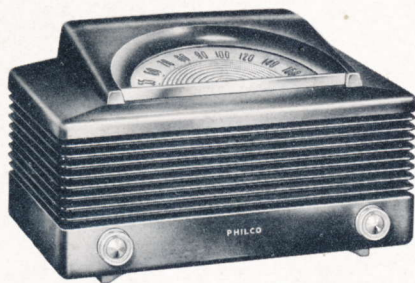

PHILCO 940. Big value in Brown plastic. Tuned R.F. Stage with 3-Gang Condenser. AC-DC Tube Saver. Super-Sensitive Speaker. 5 Tubes, plus Rectifier. Also same features in Pearl Beige cabinet.

SENSATIONAL PHILCO