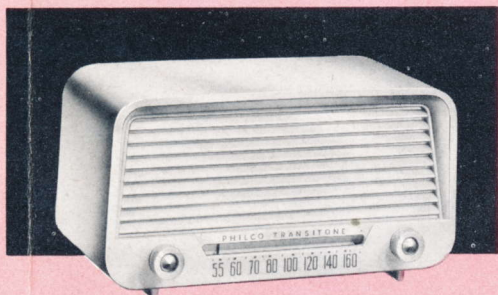

SENSATIONAL PHILCO

3-Way Portables

Music wherever you go...
indoors or outdoors. Famous
Philco tone and performance
even at lowest price!

PHILCO 643. Finest portable performance ever achieved! AC-DC Superheterodyne. Tuned R.F. Stage with 3-Gang Condenser. Super "Magnecor" Aerial. AC, DC or Battery. 5 Tubes, plus Selenium Rectifier. Handsome modern Brown polystyrene case.

Real Philco Quality... in Compact Size Radios

Portable Radio Design

New high in tone and
too. AC-DC Circuit with
"Magnecor" Aerial.
ve Speaker. 4 Tubes, plus
iron cabinet.

ame features in Ivory.

art Mahog-
ned, peak
heterodyne
d Speaker.
us Rectifier.