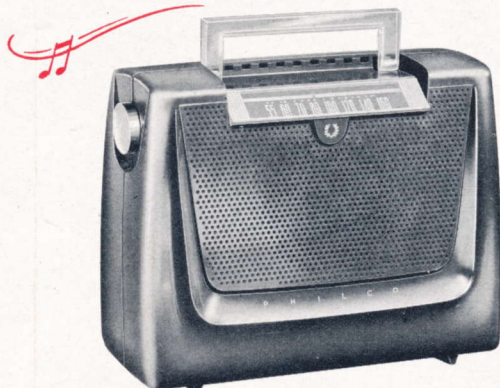

PHILCO 640. New high in portable performance and value! Sensitive, fine toned. AC, DC or Battery. Built-In Loop Aerial. Instant warm-up. Powerful PM Speaker. 4 Tubes, plus Rectifier. High styling in beautifully designed Maroon plastic cabinet.