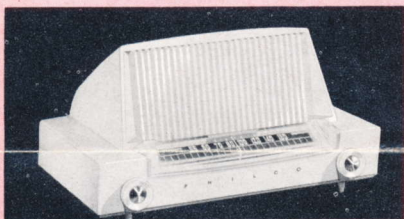

IGNED FOR TODAY'S
OVERCROWDED AIRWAVES

ern Ivory plastic cabi-
Stage with 3-Gang
Superheterodyne with
stor. Super-Sensitive
Tubes, plus Rectifier.

PHILCO 940. Big value in Brown plastic. Tuned R.F. Stage with 3-Gang Condenser. AC-DC Tube Saver. Super-Sensitive Speaker. 5 Tubes, plus Rectifier. Also same features in Pearl Beige cabinet.

SENSATIONAL PHILCO

3-Way Portables

Music wherever you go...
indoors or outdoors. Famous
Philco tone and performance
even at lowest price!

PHILCO 643. Finest portable performance ever achieved! AC-DC Superheterodyne. Tuned R.F. Stage with 3-Gang Condenser. Super "Magnecor" Aerial. AC, DC or Battery. 5 Tubes, plus Selenium Rectifier. Handsome modern Brown polystyrene case.

Real Philco Quality... in Compact Size Radios

Portable Radio Design

New high in tone and
too. AC-DC Circuit with
"Magnecor" Aerial.
ve Speaker. 4 Tubes, plus
iron cabinet.

ame features in Ivory.

art Mahog-
ned, peak
heterodyne
d Speaker.
us Rectifier.

PT 540-I. Luxurious modern beauty in Ivory finish, plus fine tone and performance at amazing low cost. AC-DC Superheterodyne Circuit with Tube Saver. Rich-Voiced Speaker. Improved Built-In Aerial. 4 Tubes, plus Rectifier.

in gleaming
yne Circuit
Speaker.
plus Rectifier.
n set is on.

PT 540-M. America's most spectacular value in a low price compact radio. Rich Mahogany finish cabinet. AC-DC Superheterodyne Circuit. with Tube Saver. Rich-Voiced Speaker. Improved Built-In Aerial. 4 Tubes, plus Rectifier.

PHILCO 641. Mighty performer in miniature size. AC, DC or Battery. Light, easy-to-carry. Built-In "Magnecor" Aerial—no lid to lift. Modern cabinet in choice of Teal Green, Maroon, Caribbean Blue, Cinnabar Red, Arabian Sand, Nile Green.