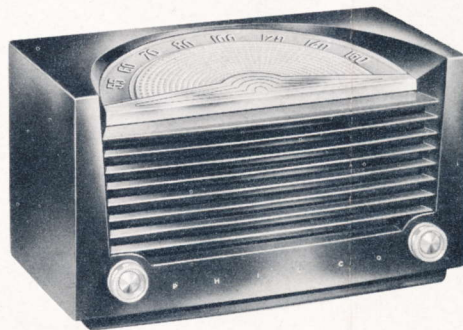

1952 Philco Table Radios

DESIGNED IN
OVERCRO

PHILCO 942. A beauty in Maroon plastic. Tuned R.F. Stage with 3-Gang Condenser. AC-DC Superheterodyne with Tube Saver Resistor. Super-Sensitive Speaker. 5 Philco Tubes, plus Rectifier.

PHILCO 941. Modern Ivory plastic cabinet. Tuned R.F. Stage with 3-Gang Condenser. AC-DC Superheterodyne with Tube Saver Resistor. Super-Sensitive Speaker. 5 Philco Tubes, plus Rectifier.

FM-AM

performance and tone challenges all comparison at the price!

PHILCO 944. Superb FM-AM reception... unmatched by any set at the price! Super-Sensitive FM System with R.F. Stage, 3-Gang Tuner. AC-DC Circuit with Tube Saver Resistor. 6 Tubes, plus Rectifier. Lovely modern Mahogany plastic cabinet.