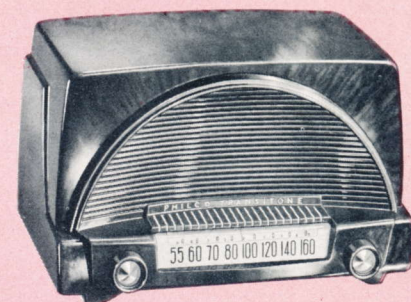

PT 542-M. Luxurious beauty in smart Mahogany finish cabinet... a fine toned, peak performing compact. AC-DC Superheterodyne Circuit with Tube Saver. Rich-Voiced Speaker. Improved Built-In Aerial. 4 Tubes, plus Rectifier.

Automatic CLOCK RADIO

PHILCO PT 544-W
Electric Clock turns radio or appliances off automatically—on at any preset time. AC radio with Tube Saver. Kitchen White with chrome trim.

WAKES YOU TO MUSIC

PHILCO PT 544-M
Mahogany version of '544-W', luminous hands.

PHILCO PT 544-I
Same features as '544-M' in smart Ivory cabinet.

STARTS MORNING COFFEE