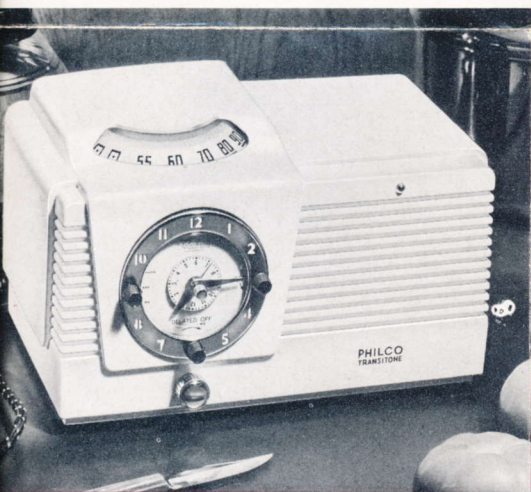

1952 Philco Table Radios

DESIGNED IN
OVERCRO

PHILCO 942. A beauty in Maroon plastic. Tuned R.F. Stage with 3-Gang Condenser. AC-DC Superheterodyne with Tube Saver Resistor. Super-Sensitive Speaker. 5 Philco Tubes, plus Rectifier.

PHILCO 941. Modern Ivory plastic cabinet. Tuned R.F. Stage with 3-Gang Condenser. AC-DC Superheterodyne with Tube Saver Resistor. Super-Sensitive Speaker. 5 Philco Tubes, plus Rectifier.

FM-AM

performance and tone challenges all comparison at the price!

PHILCO 944. Superb FM-AM reception... unmatched by any set at the price! Super-Sensitive FM System with R.F. Stage, 3-Gang Tuner. AC-DC Circuit with Tube Saver Resistor. 6 Tubes, plus Rectifier. Lovely modern Mahogany plastic cabinet.

PHILCO TRANSITONE

New concept of Table Radio Design

PT 548-M. New high in tone performance, too. AC-DC Circuit with Tube Saver. "Magnechor" Aerial. Super-Sensitive Speaker. 4 Tubes, plus Rectifier. Maroon cabinet.

PT 548-1. Same features in Ivory finish.

PT 542-I. Charming Ivory finish compact... styled in the new trend. Contrasting Maroon dial and knobs. AC-DC Superheterodyne Circuit with Tube Saver. Rich-Voiced Speaker. Improved Built-In Aerial. 4 Tubes, plus Rectifier.

PT 542-M. Luxurious beauty in smart Mahogany finish cabinet... a fine toned, peak performing compact. AC-DC Superheterodyne Circuit with Tube Saver. Rich-Voiced Speaker. Improved Built-In Aerial. 4 Tubes, plus Rectifier.

Automatic CLOCK RADIO

PHILCO PT 544-W
Electric Clock turns radio or appliances off automatically—on at any preset time. AC radio with Tube Saver. Kitchen White with chrome trim.

WAKES YOU TO MUSIC

PHILCO PT 544-M
Mahogany version of '544-W', luminous hands.

PHILCO PT 544-I
Same features as '544-M' in smart Ivory cabinet.