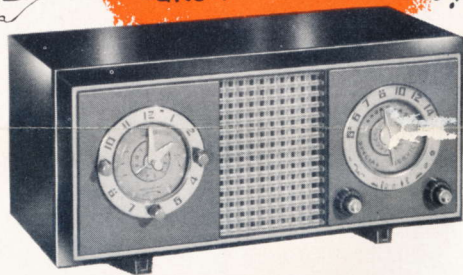

### 9 TUNING BANDS

with full coverage of Standard Broadcasts, Foreign and Domestic Short-Wave

- Superheterodyne with Tuned R. F. Stage, 3-Gang Condenser
- Full Power Transformer for Maximum Performance
- Telescopic Short-Wave Aerial—Built-In Loop for Standard Broadcasts.
- Individually Illuminated Dials
- Electrical Spread-Band Tuning
- 10" Permanent Magnet Speaker
- Cabinet in Stripe Mahogany veneers with Genuine Leather gold-tooled instrument panel.

**PHILCO 952** in Mahogany phenolic cabinet.

**PHILCO 950** in mottled Mahogany phenolic.  
**PHILCO 950-I** Same in gleaming Ivory finish.

**New Philco Multiwave**

*Automatic  
Clock Radios*

*Wake you up to Music!*

**PHILCO 804.** Turns radio off automatically—*on* at any pre-set time to wake you to music. Buzzer Alarm for heavy sleepers. Turns appliances *off* and *on* automatically. *Ultra-Sensitive* AC Multiwave Radio. Mahogany finish cabinet. Also available in Ivory as **PHILCO 804-L**.