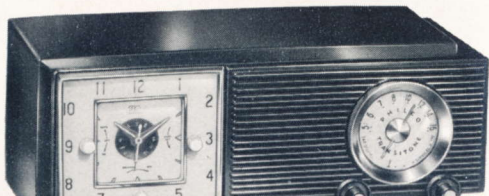

PHILCO 804. Turns radio off automatically—*on* at any pre-set time to wake you to music. Buzzer Alarm for heavy sleepers. Turns appliances *off* and *on* automatically. *Ultra-Sensitive* AC Multiwave Radio. Mahogany finish cabinet. Also available in Ivory as **PHILCO 804-L**.