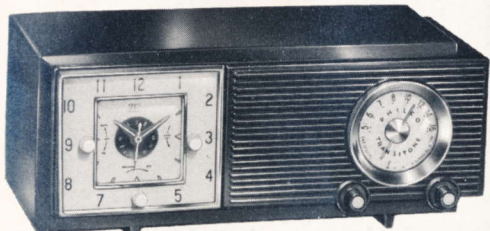

PHILCO PT-702. Same Automatic Clock features as Philco 804 with AC Multiwave Radio. Edgelighted dial. Luxuriously styled modern cabinet in Maroon or Light Beige.