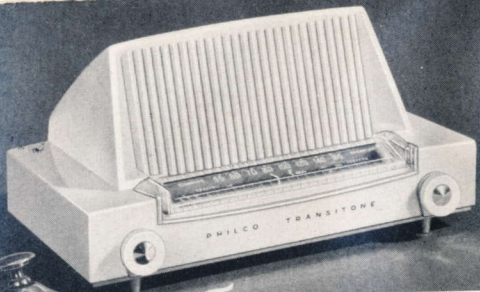

### Radio-Phonograph

Designed with TELEVISION in mind!

Enjoy the utmost in radio-phonograph entertainment now . . . and add television when you wish! This gorgeous Philco 1750 is a superb table height radio-phonograph which can be placed any-

where in the room or beside a chair or sofa. Then, whenever you're ready, the drop-leaf table top opens up to accommodate a television set, giving you a complete, 3-way television combination.

The first phonograph pick-up to bring you the full range of harmonics. Delivers the true character and timbre of every instrument—the most lifelike, distortion-free record reproduction ever achieved. A new triumph of tonal research—developed *exclusively* by Philco!

**America's Fastest-Selling  
Table Radio-Phonograph**

**Plays All  
3 SPEEDS  
Automatically**

- Philco True-Harmonic Reproducer
- Dependable 3-Speed Automatic Changer for 33 $\frac{1}{3}$ , 45 and 78 RPM Records, slides out for easy loading
- Acoustical Tone Chamber with Super-Sensitive Speaker
- Philco AC Multiwave Radio with Special Service Band. Illuminated Dial.
- Contemporary Hepplewhite Drop-Leaf Cabinet in Mahogany veneers

**PHILCO 1350** with True-Harmonic Reproducer. Tone Control. Multiwave Radio, full 3 Watts output. Rich Mahogany-finish cabinet.

**PHILCO PT-566.** Dramatic new note in cabinet design... real "console" tone! Standard Broadcasts *plus* Special Service Band. AC-DC Superheterodyne with Tube Saver. *Magnecor* Aerial. Improved 5 1/4" Speaker. 4 Philco Tubes, plus Rectifier.