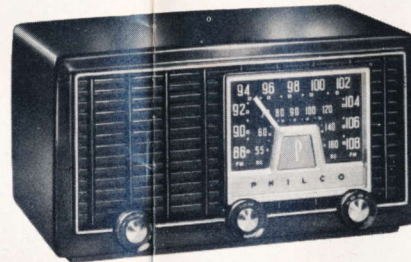

New! Separate Dials!

PHILCO 958. Just like 2 radios in 1—with individually illuminated dials. Unmatched FM reception. Tuned R. F. Stage and 3-Gang Condenser on *both* FM and AM. 6 Tubes, plus Rectifier. Mahogany veneer.