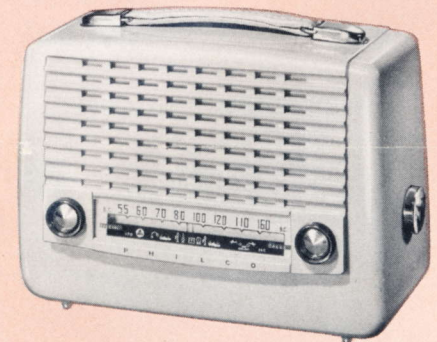

**PHILCO 706-L.** Brand new—smartest radio idea in years! A beautiful Clock-Radio-Lamp—perfect for bedroom, living room, game room or den. Fully Automatic Electric Clock with Buzzer Alarm—Multiwave Radio with Special Service Band—exquisite Blond Oak finish cabinet, styled to fit any home decorating scheme... takes no more space than an ordinary lamp base!

**PHILCO 658.** America's finest portable performance... in luxurious leather-finish case. Unmatched reception on both Standard and Special Service Band. Super *Magnecor* Aerial. Tuned R.F. Stage with 3-Gang Condenser. AC, DC or Battery. 5 Philco Tubes, plus Selenium Rectifier.