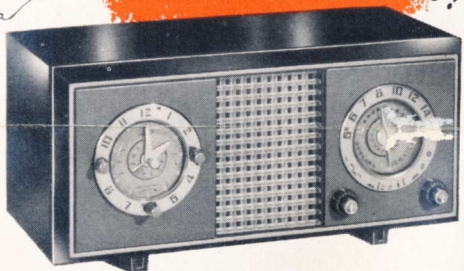

**PHILCO 658.** America's finest portable performance... in luxurious leather-finish case. Unmatched reception on both Standard and Special Service Band. Super *Magnecor* Aerial. Tuned R.F. Stage with 3-Gang Condenser. AC, DC or Battery. 5 Philco Tubes, plus Selenium Rectifier.

**PHILCO 656.** The most outstanding value in *top quality* portables ever offered! Same unmatched performance, same features and services as Philco 658... in Light Beige or Pine Green plastic case.

**PHILCO 950** in mottled Mahogany phenolic.  
**PHILCO 950-I** Same in gleaming Ivory finish.

**New Philco Multiwave**

*Automatic  
 Clock Radios*

*Wake You up to Music!*

**PHILCO 804.** Turns radio off automatically—*on* at any pre-set time to wake you to music. Buzzer Alarm for heavy sleepers. Turns appliances *off* and *on* automatically. *Ultra-Sensitive* AC Multiwave Radio. Mahogany finish cabinet. Also available in Ivory as **PHILCO 804-L**.