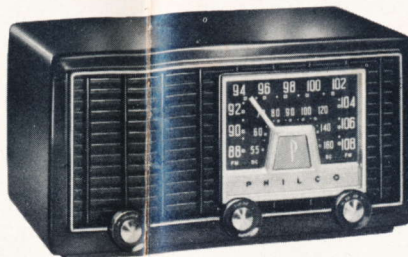

PHILCO 956. Here's America's biggest FM-AM value! Unsurpassed performance at the price. 6 Tubes, plus Rectifier. Fine cabinet in Mahogany plastic.