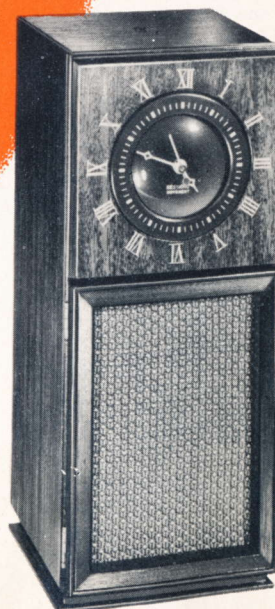

PHILCO 707

Deep-framed door swings open to expose attractive radio panel. Grille cloth in door permits playing radio with door closed.