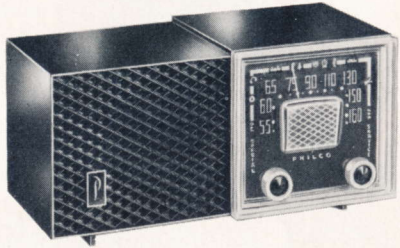

PHILCO 950 in mottled Mahogany phenolic.
PHILCO 950-I Same in gleaming Ivory finish.