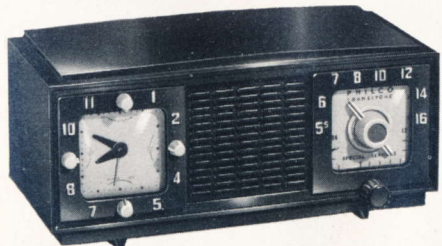

**New Philco Multiwave**

*Automatic  
 Clock Radios*

*Wake You up to Music!*

**PHILCO 804.** Turns radio off automatically—*on* at any pre-set time to wake you to music. Buzzer Alarm for heavy sleepers. Turns appliances *off* and *on* automatically. *Ultra-Sensitive* AC Multiwave Radio. Mahogany finish cabinet. Also available in Ivory as **PHILCO 804-L**.

**PHILCO PT-702.** Same Automatic Clock features as Philco 804 with AC Multiwave Radio. Edgelighted dial. Luxuriously styled modern cabinet in Maroon or Light Beige.

**PHILCO PT-701.** Automatic Clock Radio with Timed Appliance Outlet at *new low price!* AC Multiwave Radio. Ivory or Mahogany finish. Also with non-automatic clock as **PT-700**.