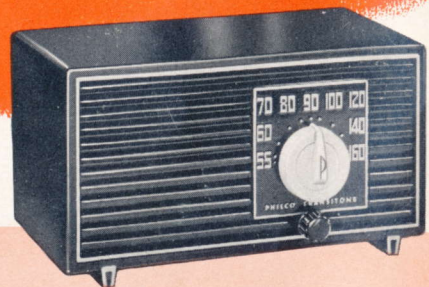

*Best Buy Ever*

in a low price compact radio

**Real Philco Quality  
plus Decorator Styling**

**PHILCO PT-560.** Challenges all comparison at the price for performance, dependability and smartness of design. Powerful AC-DC Superheterodyne with Tube Saver. Gets all Standard Broadcasts. 4 Tubes, plus Rectifier.