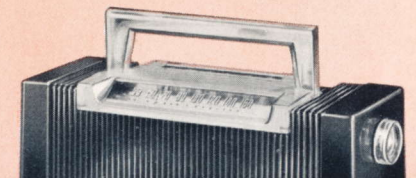

PHILCO 656. The most outstanding value in *top quality* portables ever offered! Same unmatched performance, same features and services as Philco 658... in Light Beige or Pine Green plastic case.