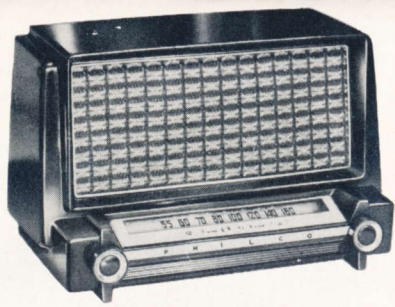

## The sensational new *Worldwave* Philco Custom Radio

**KOREA**  
**LONDON**  
**MOSCOW**  
**GERMANY**

**PHILCO 960.** The last word in radio enjoyment and luxury! Every Standard Broadcast and Short-Wave service on the air—thrilling, entertaining reception from all corners of the earth. Tuning is fast, accurate, easy. Challenges all comparison for performance, tone and fine cabinetry—it's truly America's Greatest Radio!

### 9 TUNING BANDS

with full coverage of Standard Broadcasts, Foreign and Domestic Short-Wave

- Superheterodyne with Tuned R. F. Stage, 3-Gang Condenser
- Full Power Transformer for Maximum Performance
- Telescopic Short-Wave Aerial—Built-In Loop for Standard Broadcasts.
- Individually Illuminated Dials
- Electrical Spread-Band Tuning
- 10" Permanent Magnet Speaker
- Cabinet in Stripe Mahogany veneers with Genuine Leather gold-tooled instrument panel.