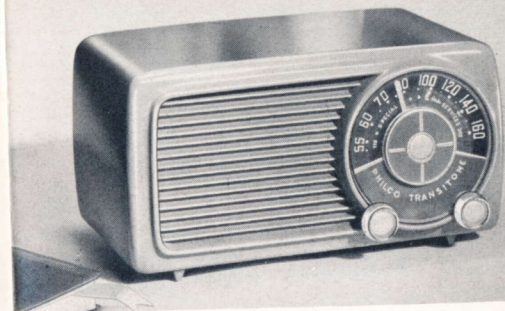

PHILCO PT-561. Standard Broadcasts *plus* Special Service Band *at budget price!* Exquisite cabinet with "aircraft" dial. AC-DC Superheterodyne Circuit with Tube Saver. Dynamic Speaker. 4 Tubes, plus Rectifier.

**4 COLORS: Maroon—Ivory
Light Beige—Colonial Green**