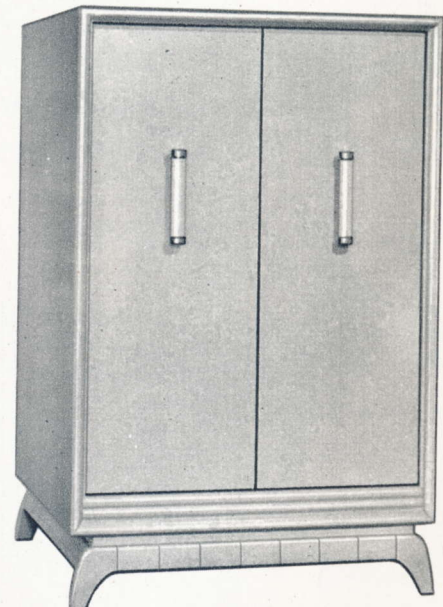

21" Console in Blond Oak

PHILCO 4306-L. Deeply recessed doors distinguish this newest Golden Grid Philco console. TV-190 chassis. UHF-VHF Aerial. **4306-TM.** Similar Tawny Mahogany cabinet.