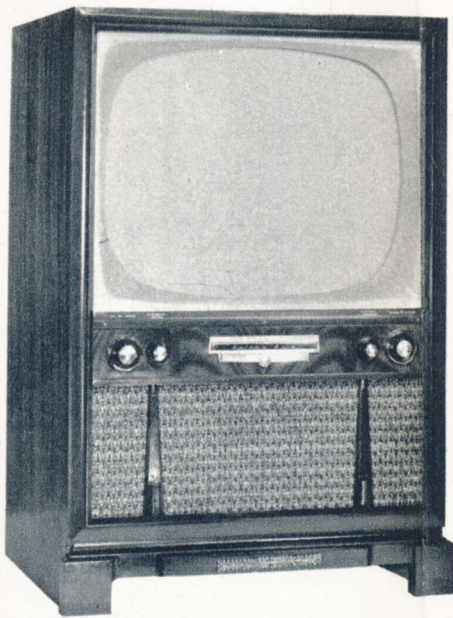

New for 1954... Super-Value Gold

Mahogany Veneer 24" Console

PHILCO 6104-M. New 335 sq. inch picture powered by a chassis specially built for 24" TV. Directional UHF-VHF Built-In Aerial. **6104-L.** Same features in Blond Oak cabinet.