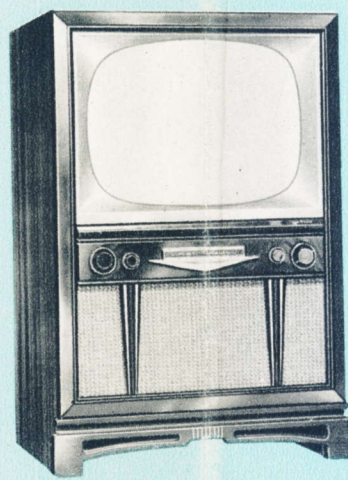

21" TV with HF-200 Chassis

PHILCO 4108. Unmatched power . . . unmatched High Fidelity picture reproduction! Plus Mahogany veneer cabinet and Built-In Aerial.