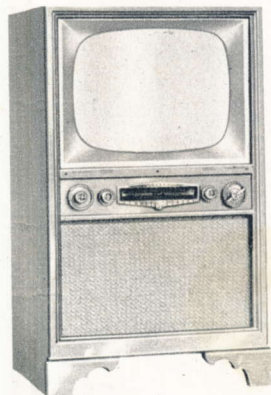

## Best Philco 21 and 17-inch Value Triumphs!

New "Super Mahogany veneer console with

**PHILCO 4303.** Advance-engineered 21-inch console in Mahogany veneers.

**PHILCO 3100-L.** Blond Oak-finish 17-inch console, complete with directional UHF-VHF Built-In Aerial.