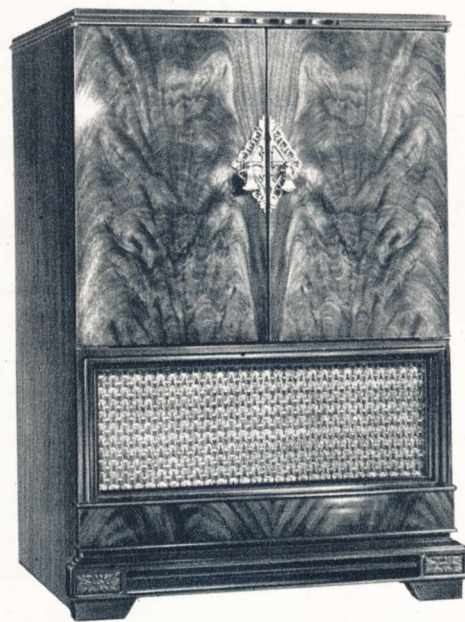

Half-Door 21-inch Console

PHILCO 4302. Newest Golden Grid chassis in a Mahogany veneer cabinet. Like many Philco sets, it's equipped with swivel casters and also exclusive UHF-VHF Built-In Aerial.