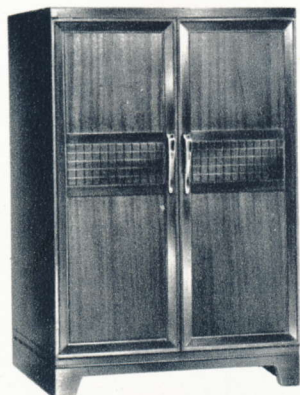

Best Philco 21 and 17-inch Value Triumphs!

New "Super Mahogany veneer console with

PHILCO 4303. Advance-engineered 21-inch console in Mahogany veneers.