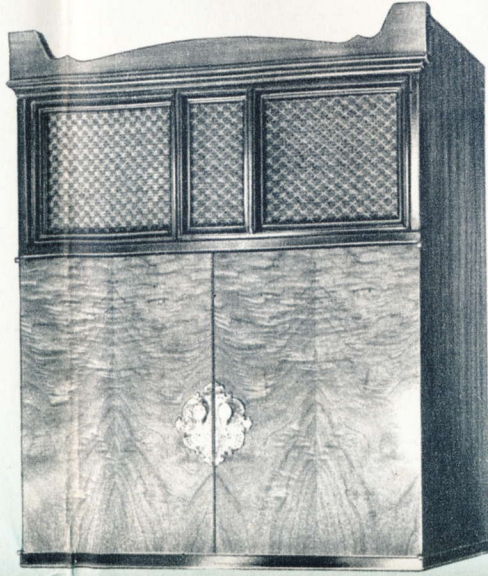

PHILCO 4400. Walnut veneer cabinet with 21-inch television, True-Harmonic phonograph, and Multitwave radio. Newest Golden Grid TV Chassis. UHF-VHF Built-In Aerial. Space for record storage.