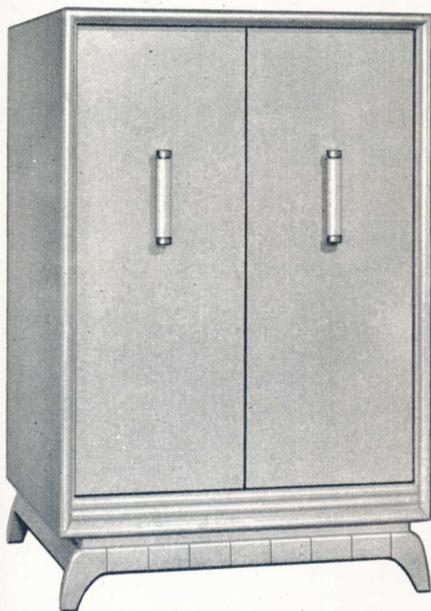

er-Value Golden Grid Television

21" Console in Blond Oak

PHILCO 4306-L. Deeply recessed doors distinguish this newest Golden Grid Philco console. TV-190 chassis. UHF-VHF Aerial. **4306-TM.** Similar Tawny Mahogany cabinet.