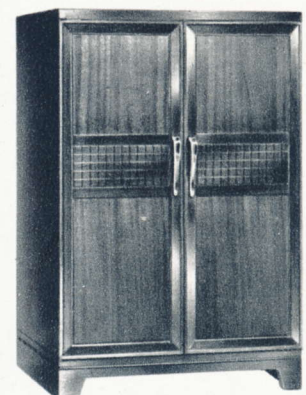

PHILCO 4303. Advance-engineered 21-inch console in Mahogany veneers. UHF-VHF Built-In Aerial.

PHI
Oak
com
UHF