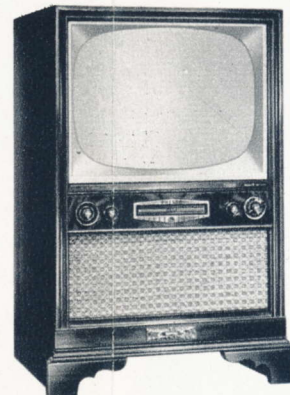

Newest Philco 21 and 17-inch

PHILCO 4101. New "Super Colorado" Mahogany veneer 21-inch console with UHF-VHF Built-In Aerial.