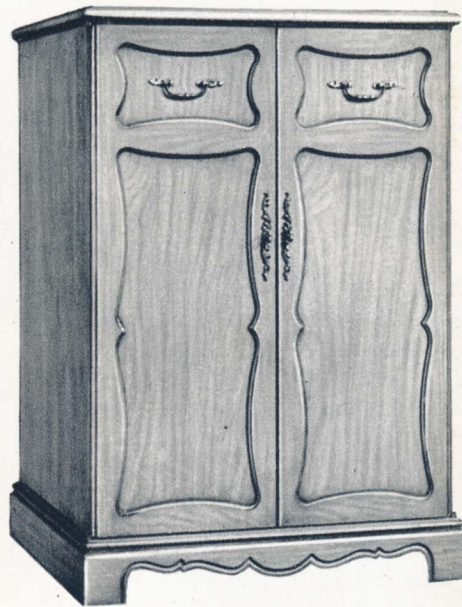

French Provincial 21" Console

PHILCO 4307-HM. New TV-190 power plant with Golden Grid Tuner housed in traditionally-beautiful cabinet with warm, honey-toned Maple finish. Built-In Aerial.