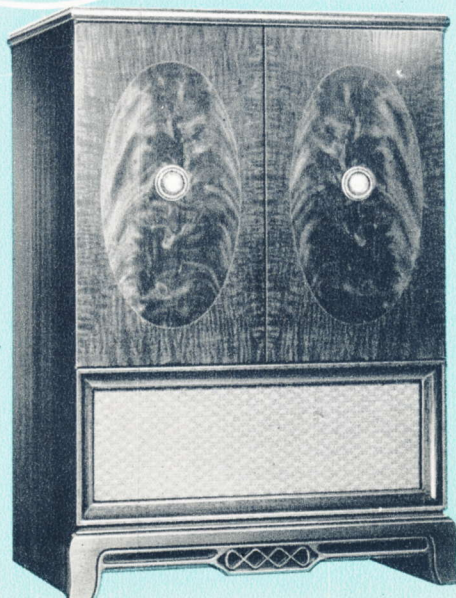

24" TV . . . 335 Sq. In. Screen

PHILCO 6300. New HF-200 chassis—nothing equals it for picture quality or for reception in distant or difficult locations. Mahogany veneer cabinet. UHF-VHF Built-In Aerial.