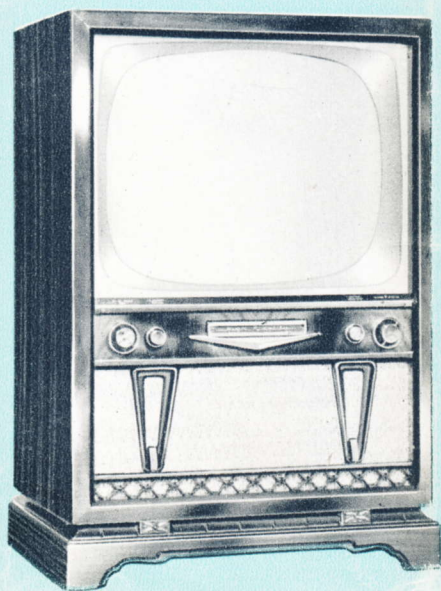

PHILCO HF-200

HIGH FIDELITY
GOLDEN GRID TELEVISION

New 24-inch Console

PHILCO 6106-M. New 335 sq. in. picture plus exclusive HF-200 chassis. Mahogany veneer cabinet. Directional UHF-VHF Built-In Aerial. **6106-L.** Same features in Blond Oak cabinet.