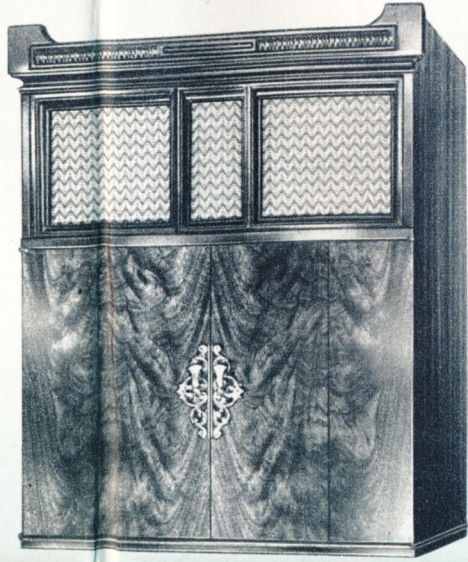

PHILCO 4402. Famous Philco Multitwave radio with Special Service short-wave band in a 21-inch television combination. True-Harmonic phonograph. Mahogany veneer cabinet. UHF-VHF Built-In Aerial. Newest Golden Grid TV-190 power plant.