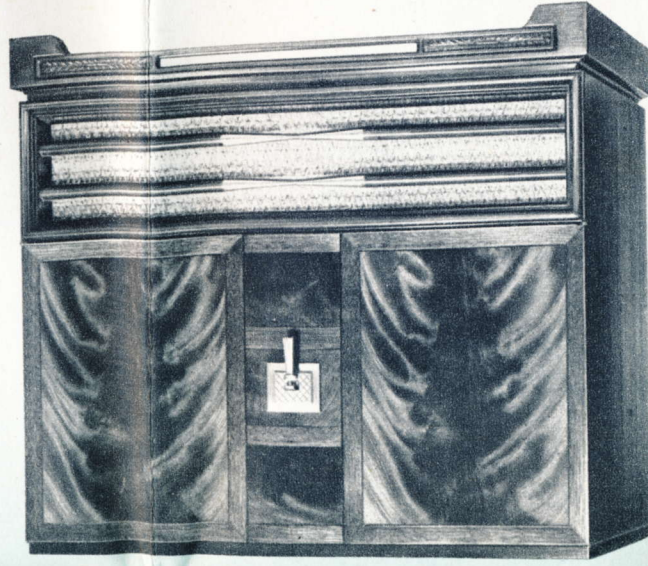

PHILCO 4402. Famous Philco Multitwave radio with Special Service short-wave band in a 21-inch television combination. True-Harmonic phonograph. Mahogany veneer cabinet. UHF-VHF Built-In Aerial. Newest Golden Grid TV-190 power plant.