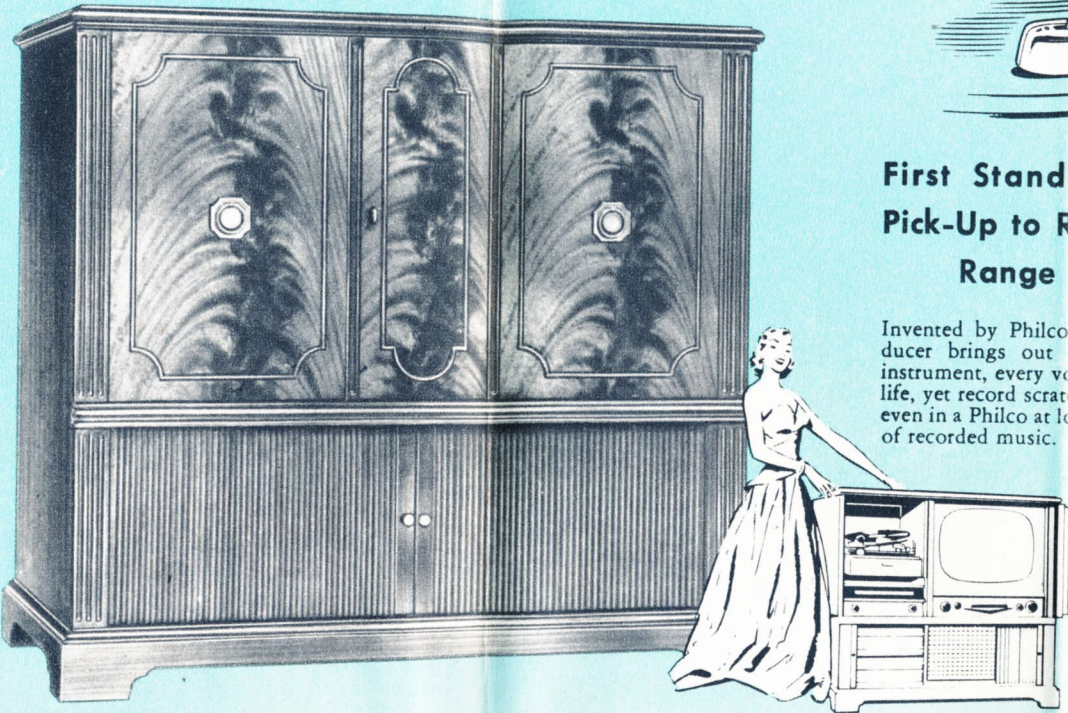

PHILCO *Television Combinations*

with True-Harmonic Record Reproducer

PHILCO 4405. High Fidelity 21-inch picture plus FM-AM radio-phonograph in a cabinet of Mahogany solids and veneers. Nothing matches its HF-200 chassis for performance. Plus UHF-VHF Built-In Aerial. Solid Mahogany tambour doors enclose record storage space.