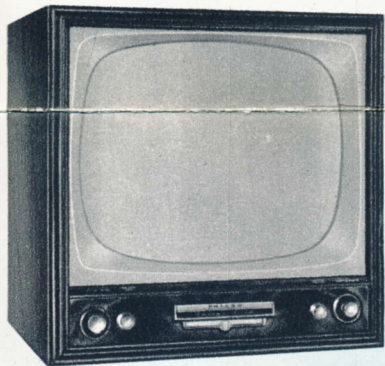

335 Sq. Inch Screen

PHILCO 6002. New 24-inch television with UHF-VHF Built-In Aerial. Available as a Mahogany veneer table model, or with special console base.