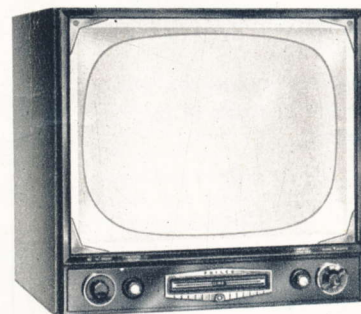

PHILCO 4000. Extra quality in a 21-inch TV set at lowest price. Cabinet in rich Mahogany color. New Super Colorado Power Plant.