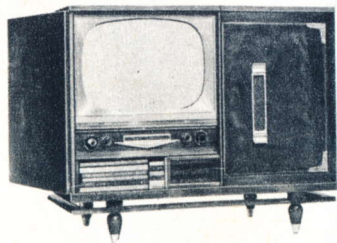

Cabinet of solid Brazilian Mahogany and imported veneers. Complete with directional UHF-VHF Built-In Aerial System.