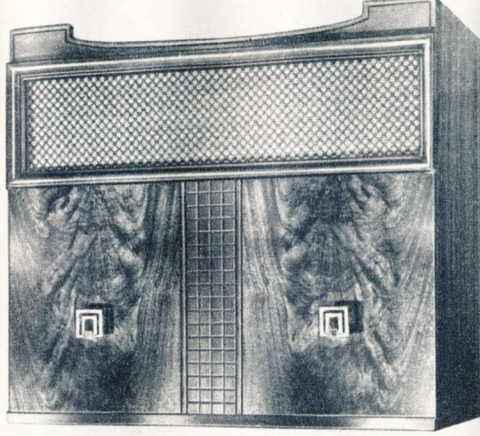

**Exclusive Electronic Directional UHF-VHF BUILT-IN AERIAL**

Philco offers it for 1954—the only built-in aerial of its kind in the world and the only built-in aerial that will work at all in

many locations. Exclusive four-way control beams the aerial toward the strongest signal from any station—UHF or VHF.

**PHILCO 3407-M.** Mahogany veneer 17-inch True-Harmonic combination. Built-In Aerial. Same features in **3407-L.** Blond Oak cabinet.

**PHILCO 4400.** Walnut veneer cabinet with 21-inch television, True-Harmonic phonograph, and Multitwave radio. Newest Golden Grid TV Chassis. UHF-VHF Built-In Aerial. Space for record storage.