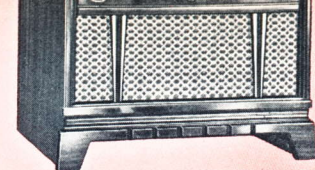

**New Golden Grid
21-inch Console**

PHILCO 4112. Ribbon stripe Mahogany veneers in matchless cabinetry. With Directional UHF-VHF Built-in Aerial. **4112-L.** In Blond Mahogany.