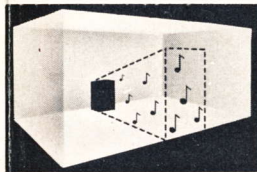

With ordinary systems, sound is limited to just a narrow beam.

Philco has developed an exclusive "Acoustic Lens" which floods the room with High Fidelity sound.