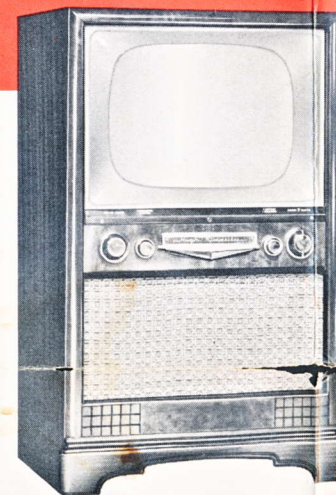

Deep Dimension 17" Picture

PHILCO 3104. With HF-200 Chassis, the greatest 17" console built for distant or difficult locations. Directional UHF-VHF Built-in Aerial. Mahogany veneer cabinet.