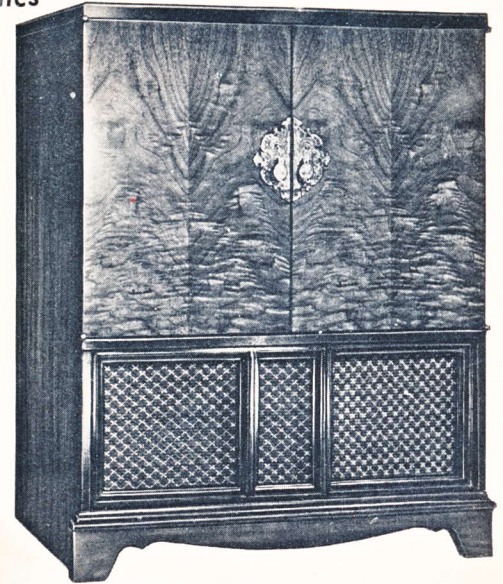

PHILCO 3-Speed Automatic Record Changer

Plays up to five hours of continuous music! Plays *all* records with a single tone arm. Handles twelve 10-inch or ten 12-inch 78 RPM records... up to fourteen 33 $\frac{1}{3}$ or 45 RPM. Tone arm caresses records with just 1/5 ounce pressure.

PHILCO 4400. Walnut veneer cabinet with 21" television. True-Harmonic 3-speed automatic phonograph, and Multi-wave radio. Golden Grid chassis. UHF-VHF Built-in Aerial. Record storage space.

Cabinets Equipped with Casters

All Philco TV combinations shown on this page have swivel casters—cabinet moves easily to any desired position. It's a Philco "plus" extra!

PHILCO 4402. Philco Multi-wave Radio with Special Service Band in a 21" television combination. True-Harmonic phonograph. UHF-VHF Built-in Aerial. Golden Grid chassis. Mahogany veneer cabinet.