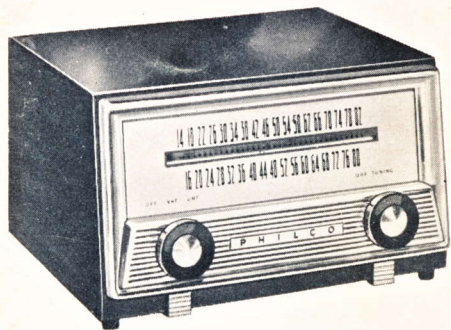

New External
All-Channel
UHF Tuner

Equips any make television set, old or new, to receive not just one or two but all 70 UHF channels.

PHILCO 200-X. It can be easily attached to any TV set, and in many cases will bring better reception on UHF than is possible with the same set on VHF. On every count, it's the most advanced, self-contained UHF tuner known today. Compact cabinet of Mahogany veneers with full-vision dial.

New 1954

PHILCO
TELEVISION

Greatest Television Picture
Ever Achieved...
UNMATCHED ALL-CHANNEL
UHF-VHF RECEPTION

New Standard of the World in TV Viewing Enjoyment...

PHILCO

Television with

DEEP DIMENSION
PICTURE