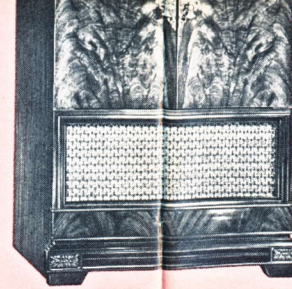

**Half-Door 21" Console
in Mahogany Veneers**

PHILCO 4302. Newest Golden Grid chassis! Like many Philco sets—cabinet is on casters. UHF-VHF Built-in Aerial.