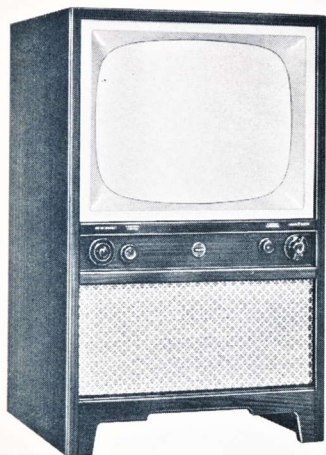

Top Values in 21-inch Philco TV

**21" Mahogany
Finish Console**

PHILCO 4103. (Above) Full-quality 21" TV in a decorator-inspired Mahogany finish cabinet. True, simplified controls. Built-in Aerial. **4103-L.** Same in Blond finish.

Genuine Philco Quality at New Low Price

PHILCO 4001-E. (Right) New 21-inch picture tube in a decorator-styled, textured Ebony finish cabinet. Special built-in automatic features for easiest TV tuning. Famous Philco Duplex power plant.