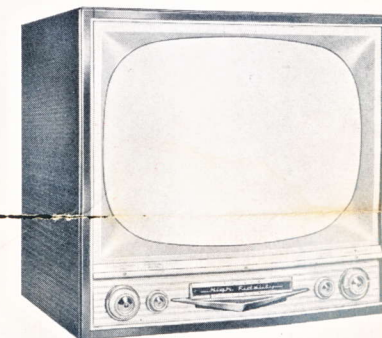

New 21" Table Model

PHILCO 4009. Exclusive Deep Dimension picture. New high-powered HF-200 chassis, and Directional UHF-VHF Built-in Aerial. Mahogany finish cabinet.

Famous Philco Golden Grid Television... New for 1954