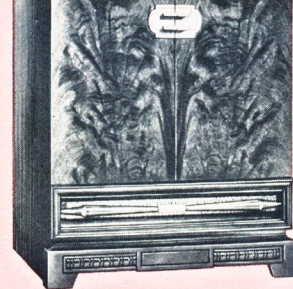

**21" TV Plus Directional
Philco Built-in Aerial**

PHILCO 4304. Exquisite new Mahogany veneer console with famous Golden Grid chassis. Swivel casters add luxury note.