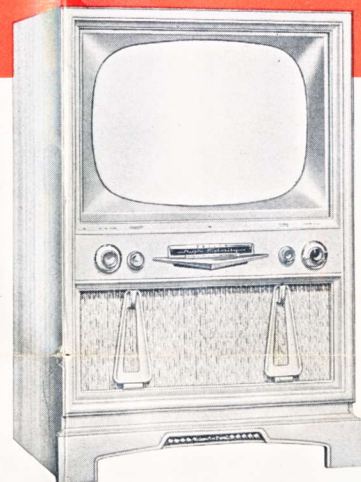

21" TV in Blond Oak Finish

PHILCO 4110-L. Newest advance in viewing enjoyment! Philco Deep Dimension picture! UHF-VHF Built-in Aerial. **4110-M.** Same in rich Mahogany veneers.