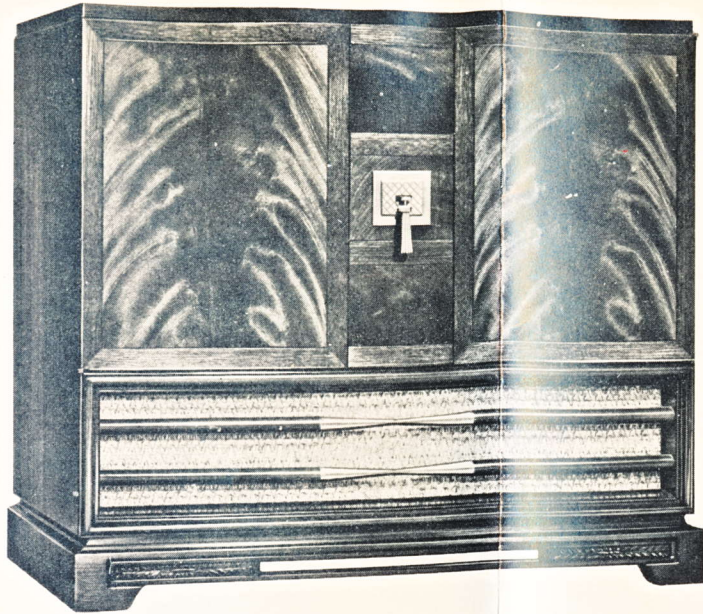

Not just **PART** of the picture...

but **ALL** of the picture
in pinpoint detail

All America is acclaiming this sensational Philco advance! Now you see not just a flat foreground, but all of the picture—close-up and background—in pinpoint detail, with a true-to-life realism and quality of depth never before approached.

New HF-200 Philco Chassis

This new Philco picture is powered by the revolutionary HF-200 chassis—no other receiver on the market today so completely overcomes the obstacles of distance, interference and noise. Everywhere, it adds new miles to TV reception.

PHILCO Television Combinations

WITH TRUE-HARMONIC RECORD REPRODUCER

First Standard Phonograph Pick-up to Reproduce
the Full Range of Harmonics

PHILCO 4404. New HF-200 chassis with Deep Dimension 21" Picture. True-Harmonic 3-speed automatic Phonograph. FM-AM Radio. Directional UHF-VHF Built-in Aerial. All services conveniently arranged in a beautiful cabinet of Honduras Mahogany veneers and choice woods.