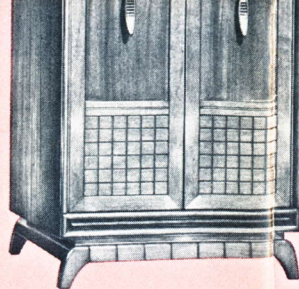

**21" Tawny Mahogany
Full-Door Console**

PHILCO 4306-TM. Rich, copper-toned finish typifies its luxury. Plus Built-in Aerial. **4306-L.** Same in Blond Oak.