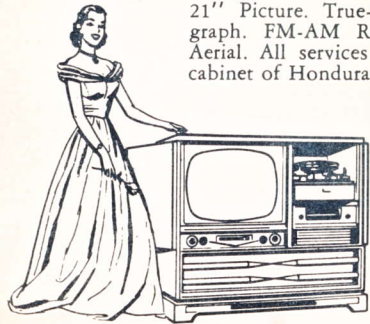

PHILCO Television Combinations

WITH TRUE-HARMONIC RECORD REPRODUCER

First Standard Phonograph Pick-up to Reproduce
the Full Range of Harmonics

PHILCO 4404. New HF-200 chassis with Deep Dimension 21" Picture. True-Harmonic 3-speed automatic Phonograph. FM-AM Radio. Directional UHF-VHF Built-in Aerial. All services conveniently arranged in a beautiful cabinet of Honduras Mahogany veneers and choice woods.

PHILCO 3-Speed Automatic Record Changer

Plays up to five hours of continuous music! Plays *all* records with a single tone arm. Handles twelve 10-inch or ten 12-inch 78 RPM records... up to fourteen 33 $\frac{1}{3}$ or 45 RPM. Tone arm caresses records with just 1/5 ounce pressure.

PHILCO 4400. Walnut veneer cabinet with 21" television. True-Harmonic 3-speed automatic phonograph, and Multi-wave radio. Golden Grid chassis. UHF-VHF Built-in Aerial. Record storage space.

Cabinets Equipped with Casters

All Philco TV combinations shown on this page have swivel casters—cabinet moves easily to any desired position. It's a Philco "plus" extra!

PHILCO 4402. Philco Multi-wave Radio with Special Service Band in a 21" television combination. True-Harmonic phonograph. UHF-VHF Built-in Aerial. Golden Grid chassis. Mahogany veneer cabinet.