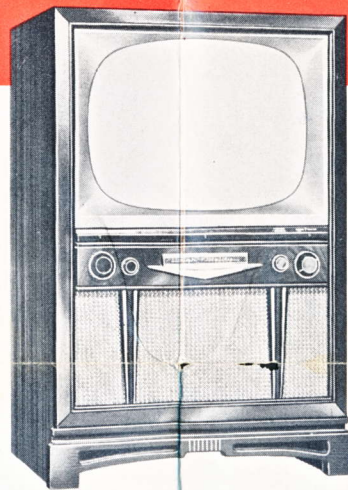

21" TV with HF-200 Chassis

PHILCO 4108. Unmatched power... unmatched Deep Dimension picture! In Mahogany veneer cabinet on swivel casters. Directional UHF-VHF Built-in Aerial!