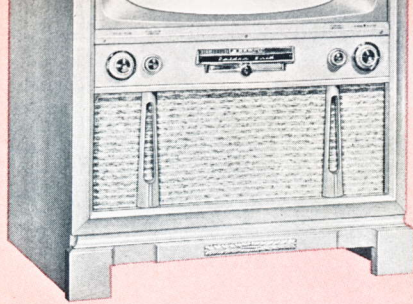

**New Blond Oak Finish
24-inch Philco Console**

PHILCO 6104-L. Full 335 sq. inch picture. Exclusive Directional UHF-VHF Built-in Aerial. Cabinet on swivel casters. **6104-M.** In Mahogany veneer cabinet.