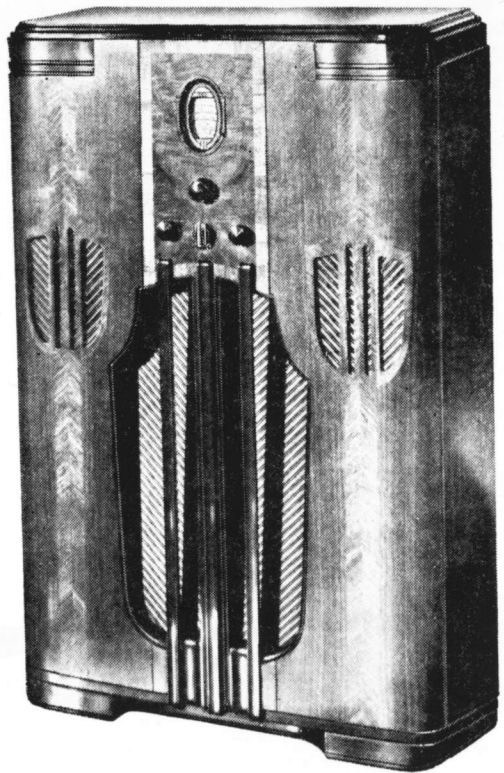

*Enjoy* **PROGRAMS**  
**from HOME and ABROAD**  
**as never before!**

The New 1936  
**PHILCO**

By all means see and hear the new 1936 Philcos — radio's finest musical instruments. Every worth while feature in radio, giving you thrilling American and Foreign reception. You will be amazed when you hear Philco's glorious tone — when you see the exquisite new cabinets — when you compare Philco's exceptional values!

**PHILCO 116X**

This new Philco is a true High-Fidelity instrument with vastly extended musical range bringing you the overtones which identify and distinguish the many and varied musical instruments... NEW and exclusive Acoustic Clarifiers automatically prevent unpleasant barrel-like boom... ALL the clarity of tone produced by the Acoustic Clarifiers and all the extended musical range of Philco High-Fidelity are preserved and projected up to ear level by the large area and slope of the famous Philco Inclined Sounding Board.