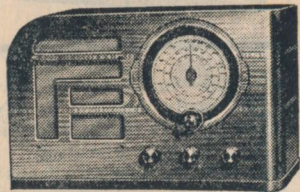

PHILCO 7T Now—Philco Cone-Centric Automatic Tuning at an unbelievably low price! American and Foreign Reception. Electro-Dynamic Speaker. Philco Foreign Tuning System to double the number of short-wave stations you can enjoy. Three-point Tone Control. Automatic Volume Control. Two Tuning Ranges. Smart modern Platinum Walnut Cabinet.