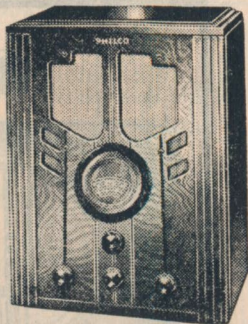

with the NEW 1931
 AUTOMATIC TUNING
PHILCO

PHILCO THEX The World's Most Famous Radio
 American and Foreign Reception. Philco is
 listed General East. Philco Automatic Tuning
 featured Sound Board. Philco Foreign Two
 in system that doubles the number of short-
 wave stations you can enjoy. A host of other
 exclusive Philco features. See it at our store!

SEE THESE NEW 1938 PHILCOS—

PHILCO 7XX (left)

American and Foreign Reception. Philco Inclined Control Panel. Philco Cone-Centric Automatic Tuning. Inclined Sounding Board. Philco Foreign Tuning System. Superb hand-rubbed Walnut Cabinet with Protective Back Shield.

PHILCO 9K (right)

A tremendous value! American and Foreign Reception. Pentode Audio System. Philco Foreign Tuning System with Color Dial. 2 Tuning Ranges. 3-Point Tone Control. Rich rotary Walnut Cabinet with Protective Back Shield.

WORLD'S GREATEST RADIO VALUES!

PHILCO 89B (right)

Standard American Reception with highly-efficient pick-up of State and Municipal Police, Amateur and Aviation broadcasts. Pentode Audio System. Electro-Dynamic Speaker. Two-point Tone Control. Improved Wide-Vision Dial. Walnut-reproduction Cabinet of modern design.