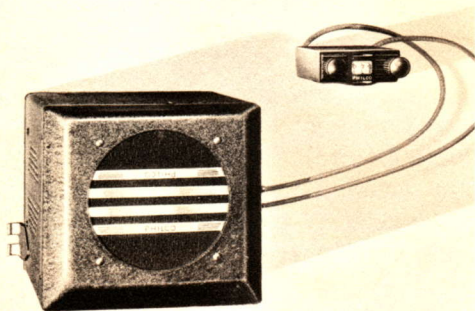

## New Streamlined Control Unit with "Wide-Vision" Dial

■ For beauty, compactness and convenience, Philco's streamlined Control Unit has no equal! Of special importance is the new "wide-vision" dial. The large station markings are on a curved drum . . . softly illuminated and easy to read from any angle. This unique design guarantees quick, accurate tuning, day or night.

EVERY MILE IS A HAPPIER MILE

Model 817

\$49.95

■ The most powerful auto radio ever built in this price class! A single unit superheterodyne with adjustable Antenna Circuit for roof or undercar aerial. Six multi-function Philco High-Efficiency tubes, automatic volume control, large size electro-dynamic speaker. New tone control operated directly from new streamlined control unit with illuminated "wide-vision" dial. Control unit fits in or on instrument panel. Improved full-wave Philco vibrator. Compact, shielded steel container fits ANY car. Exceptional sensitivity and selectivity, life-like tone and low current consumption!

Model 818

\$59.95

■ TWO powerful electro-dynamic speakers—one in the set, the other mounted above the windshield, to assure even distribution of sound throughout the car. Superheterodyne receiver, with six multi-function Philco High-Efficiency tubes, adjustable Antenna Circuit, automatic volume control. New sensitivity control and tone control operated directly from streamlined control unit with illuminated "wide-vision" dial. Control unit fits in or on instrument panel. Compact, shielded steel container fits ANY car. Exceptional sensitivity and selectivity, low current consumption, marvelous tone and balanced reproduction of uniform volume!