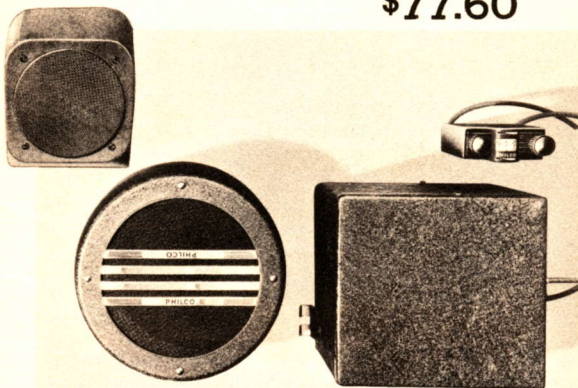

## Model 818K

\$59.95

■ Another big value in a 2-unit Philco! Has a separate, extra large electro-dynamic speaker designed for dash mounting. Superheterodyne receiver with adjustable Antenna Circuit for roof or undercar aerial. Six multi-function Philco High-Efficiency tubes, automatic volume control; full range tone control and new sensitivity control operated directly from new streamlined control unit with illuminated "wide-vision" dial. Control unit fits in or on instrument panel. Compact, shielded steel container fits ANY car. Quiet operation, unusual sensitivity and selectivity, low current consumption and superb tone!

## Model 819

\$69.95

With Additional  
Overhead Speaker  
\$77.60

■ Here is Philco's De Luxe set—the most powerful auto radio ever built! Incorporates all the features of Model 818K, plus a more powerful receiver that includes 7 new multi-function Philco High-Efficiency tubes — a guarantee of superlative performance. Equipped with separate, extra large electro-dynamic speaker. Also available with additional flat-type overhead speaker providing more even distribution of sound throughout the car. For power, tone quality, sensitivity and selectivity and quiet, uniform operation under all conditions, this De Luxe Philco has no equal! It's the model for the motorist who wants the finest auto radio money can buy.