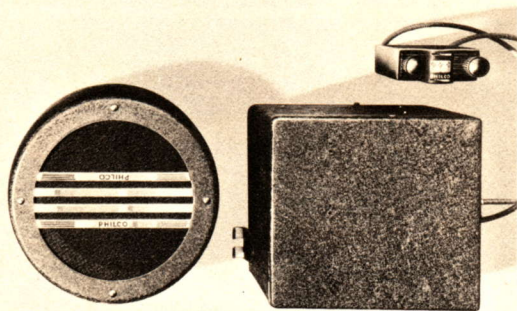

E WITH A PHILCO IN YOUR CAR!

Model 818K

$59.95

■ Another big value in a 2-unit Philco! Has a separate, extra large electro-dynamic speaker designed for dash mounting. Superheterodyne receiver with adjustable Antenna Circuit for roof or undercar aerial. Six multi-function Philco High-Efficiency tubes, automatic volume control; full range tone control and new sensitivity control operated directly from new streamlined control unit with illuminated "wide-vision" dial. Control unit fits in or on instrument panel. Compact, shielded steel container fits ANY car. Quiet operation, unusual sensitivity and selectivity, low current consumption and superb tone!