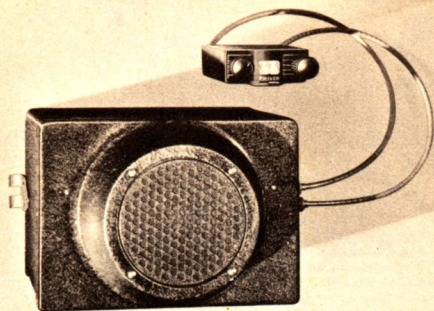

## PHILCO AUTO RADIO

Model 816

\$39.95

■ A world-beater for value! Single unit super-heterodyne receiver with adjustable Antenna Circuit for maximum performance with either roof or undercar aerial. Six multi-function Philco High-Efficiency tubes, improved automatic volume control, highly efficient electro-dynamic speaker and streamlined control unit with new illuminated "wide-vision" dial. Control unit fits in or on instrument panel. Sturdy, compact, fully shielded steel container that fits ANY car. Improved full-wave Philco vibrator. Exceptional sensitivity and selectivity, exceptional power and low current consumption!

All five of these new Philcos are super-heterodynes, complete with special multi-

function Philco High-Efficiency Tubes, Electro-Dynamic Speaker and Automatic Volume Control. They can be quickly and easily installed in ANY car, regardless of make, model or year—or transferred from one car to another.

Model 818

\$59.95

■ TWO powerful electro-dynamic speakers—one in the set, the other mounted above the windshield, to assure even distribution of sound throughout the car. Superheterodyne receiver, with six multi-function Philco High-Efficiency tubes, adjustable Antenna Circuit, automatic volume control. New sensitivity control and tone control operated directly from streamlined control unit with illuminated "wide-vision" dial. Control unit fits in or on instrument panel. Compact, shielded steel container fits ANY car. Exceptional sensitivity and selectivity, low current consumption, marvelous tone and balanced reproduction of uniform volume!