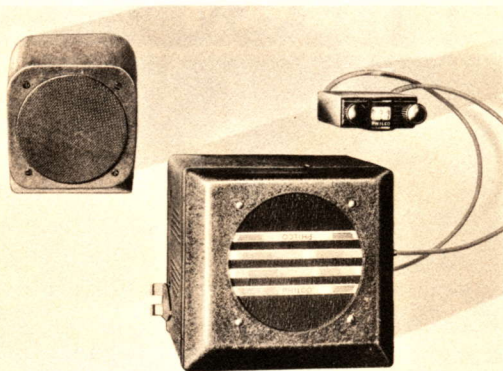

EVERY MILE IS A HAPPIER MILE

Model 817

\$49.95

■ The most powerful auto radio ever built in this price class! A single unit superheterodyne with adjustable Antenna Circuit for roof or undercar aerial. Six multi-function Philco High-Efficiency tubes, automatic volume control, large size electro-dynamic speaker. New tone control operated directly from new streamlined control unit with illuminated "wide-vision" dial. Control unit fits in or on instrument panel. Improved full-wave Philco vibrator. Compact, shielded steel container fits ANY car. Exceptional sensitivity and selectivity, life-like tone and low current consumption!

Model 818

\$59.95

■ TWO powerful electro-dynamic speakers—one in the set, the other mounted above the windshield, to assure even distribution of sound throughout the car. Superheterodyne receiver, with six multi-function Philco High-Efficiency tubes, adjustable Antenna Circuit, automatic volume control. New sensitivity control and tone control operated directly from streamlined control unit with illuminated "wide-vision" dial. Control unit fits in or on instrument panel. Compact, shielded steel container fits ANY car. Exceptional sensitivity and selectivity, low current consumption, marvelous tone and balanced reproduction of uniform volume!