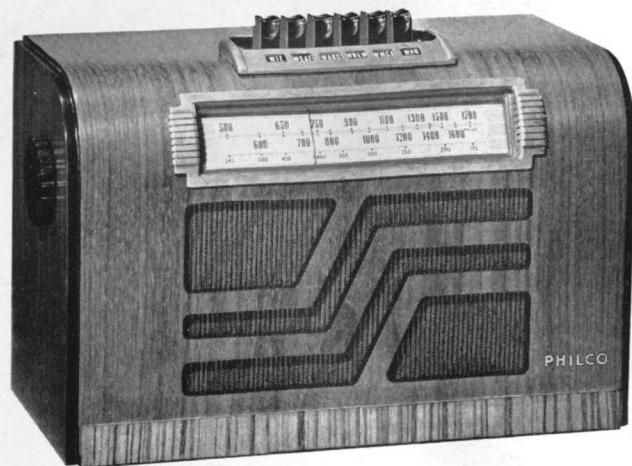

PHILCO 75T

Here's the neatest, smartest and most complete Table Model Farm Radio that you've ever seen at anywhere near the price! Touch your finger to any one of its six Push Buttons, and there's your favorite station . . . tuned instantly, automatically, perfectly! Or twirl the new Philco Finger-tip Controls and tune any Standard Broadcast Station or State Police call by means of the easy-reading, Wide-Vision Dial. No batteries to charge or replace, either . . . for Philco's exclusive battery Power-Pack gives you 750 hours of guaranteed performance—a full radio season—for only $\frac{3}{4}$ ¢ an hour! More power than you'll ever need, and clear, undistorted tone provided by Philco's new-type Speaker, make this Farm Philco a joy to own. Cabinet of selected, hand-rubbed Walnut.

Cabinet Dimensions: 8 $\frac{5}{8}$ " high, 13" wide, 6 $\frac{3}{8}$ " deep