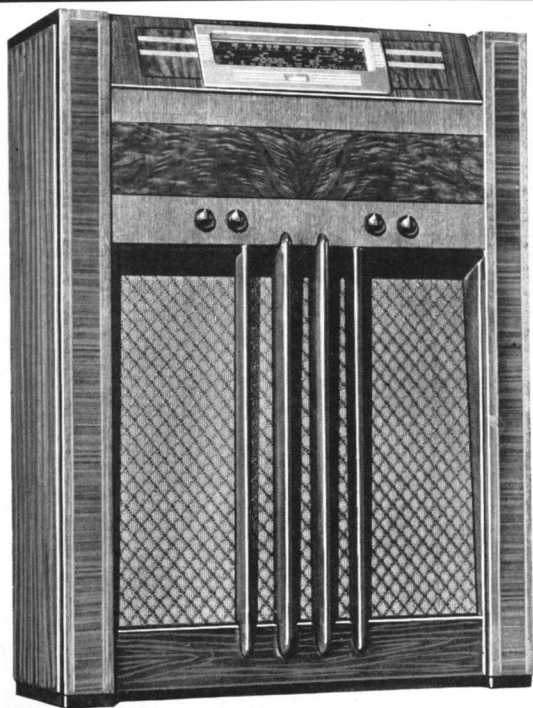

PHILCO - TROPIC

MODEL 750XX

Short and Standard Wave . . . 100% Philco-Tropic construction . . . 3 Wave Bands . . . 3-gang condenser . . . Inclined Control Panel . . . Inclined Sounding Board . . . 8 Tubes . . . Noise Excluding Signal Amplifier . . . Two speed Tuning Control . . . Continuously Variable Tone Control . . . Permanent Phonograph Connection . . . Philco 10 Inch Balanced Field Design Speaker . . . New Wide Vision Dial . . . Fotometer Tuning Indicator. Power Supply: This radio can be used for operation on 100 to 250 volts AC, 50/60 cycles. It has a tapped transformer for 100 to 125 volts and 200 to 250 volts.

MODEL 751XX

An AC-DC radio with more power, sensitivity and selectivity than any other AC-DC radio at any price . . . In same cabinet as 750XX with same features, except for a new type Philco Alnico Permanent Magnet Dynamic Speaker giving exceptional power output.

MODEL 744XX

New powerful 7 tube, 6 volt BATTERY vibrator operated model . . . Performance equal to an AC model . . . In same cabinet as 750XX . . . Has same features as 744T, listed on page illustrating Model 750T.

Cabinet Dimensions: 38 $\frac{1}{4}$ " high, 27 $\frac{5}{8}$ " wide, 11" deep