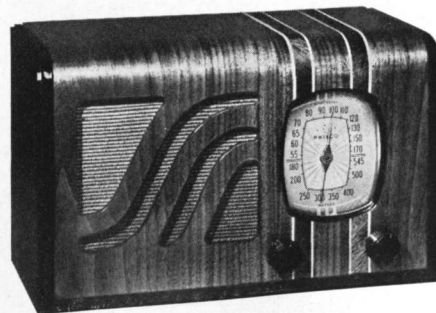

PHILCO 6C

A superb new Philco Compact that provides big-set performance. Standard American Broadcast and State Police range. Illuminated, Full Vision Dial, Pentode Audio System, Reduction Gear Tuning, Philco Superheterodyne Circuit with five Philco High-Efficiency Tubes. Beautiful cabinet of vertical grain sliced Walnut, enhanced by a double band of Maple and Mahogany inlays.