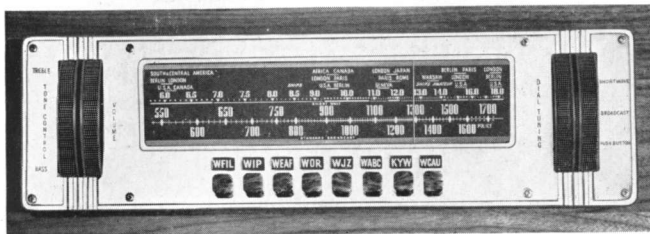

PHILCO STREAMLINE DIAL . . . 45XX and 40XX