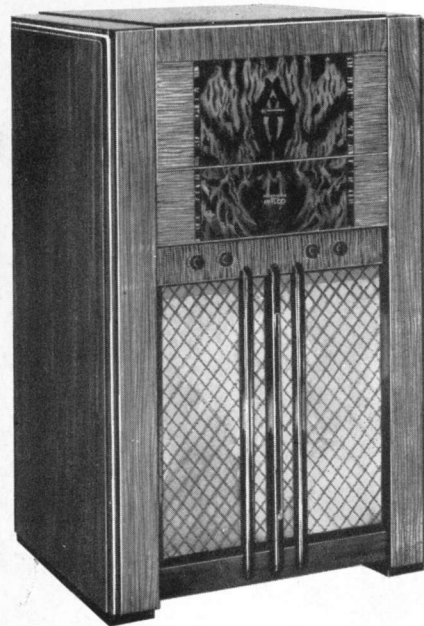

Cabinet Dimensions: 37 $\frac{1}{8}$ " high, 39 $\frac{1}{8}$ " wide, 17 $\frac{1}{8}$ " deep

PHILCO - TROPIC

**RADIO PHONOGRAPH Model 75OPX
DE LUXE**

Complete entertainment when and where you want it . . . has the same features as the popular 750 chassis, including short and standard wave . . . three wave bands . . . eight Philco tubes . . . 100% Philco-Tropic construction . . . continuously variable tone control . . . Fotometer tuning indicator . . . *plus* the famous built-in Capehart automatic record changer unit that plays ten records of 10" or 12" size. Last record repeats until records are re-stacked or master switch shut off. Encore may be had on any record . . . equipped with reject device and record unloading lever . . . almost a complete hour of continuous entertainment . . . latest development in crystal pickup . . . new needle plays 1,000 records without change.

Cabinet Dimensions: 43" high, 33" wide, 18 $\frac{3}{4}$ " deep

PHILCO - TROPIC

**RADIO PHONOGRAPH Model 75OPX
STANDARD**

A perfect performer at an economy price . . . employs the same powerful 750 chassis as the 750PX de Luxe, including short and standard wave . . . eight Philco High Efficiency Tubes . . . three wave bands . . . Fotometer tuning indicator . . . new wide vision dial . . . plus being equipped with electric motor phonograph, standard 78 R.P.M., manually operated. Plays 10" or 12" records . . . 100% Philco-Tropic construction of cabinets, chassis and components.