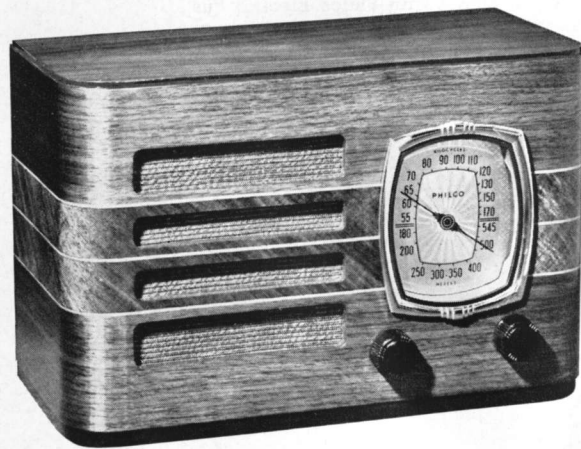

PHILCO 8T

An extra-fine, 6-tube Philco Superheterodyne Compact that operates on either alternating or direct current. Tuning range covers all Standard American Broadcasts and State Police. Extremely selective and tremendously powerful. Illuminated Full Vision Dial, Pentode Audio System, Reduction Gear Tuning, new clear-toned Speaker and other big features. Housed in a stunning new cabinet of sliced walnut with horizontal inlays of Mahogany and Maple. An extraordinary value!

Cabinet Dimensions: 8 $\frac{3}{8}$ " high, 12 $\frac{3}{8}$ " wide, 6" deep