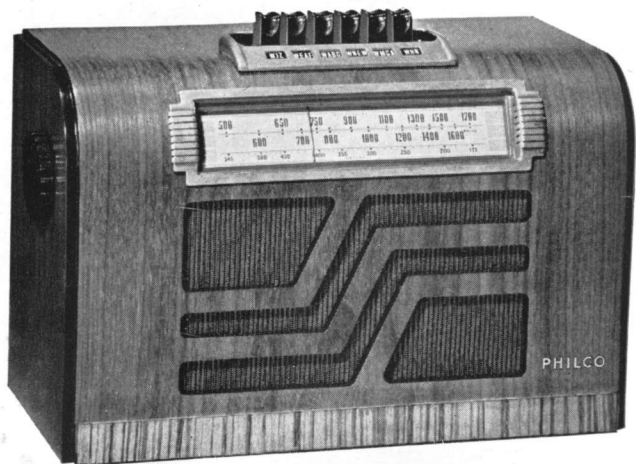

PHILCO 17T

Features Automatic Push-Button Tuning. Touch your finger to any one of the six Push-Buttons . . . and instantly there's your favorite station perfectly tuned! Also, you can tune Broadcast Stations or State Police on the Wide-Vision Dial by using the new easy-tuning Philco Finger-tip Controls. Five-Tube Philco Superheterodyne with newly designed, highly efficient speaker. Graceful, compact cabinet.

PHILCO 18T in same cabinet but AC-DC operation.

PHILCO 19T in same cabinet but additional tuning range covers Day and Night Foreign and American Short-Wave Broadcasts, Ship and Day First-Class Amateur.

Cabinet Dimensions: 8 $\frac{5}{8}$ " high, 13" wide, 6 $\frac{3}{8}$ " deep