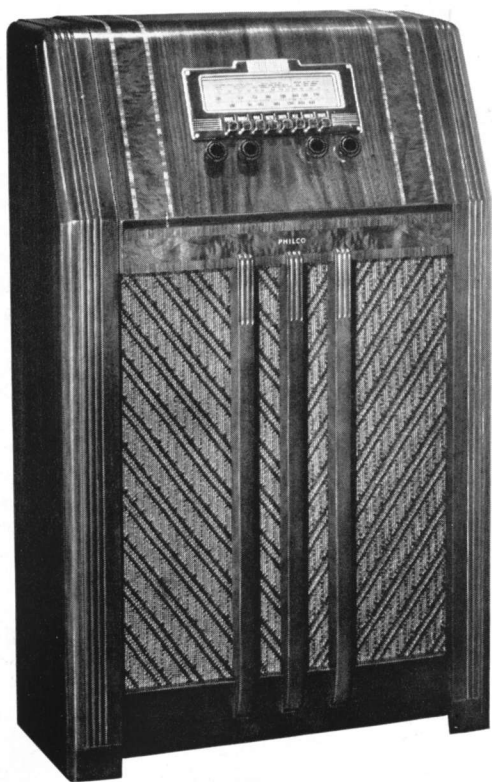

PHILCO 25XF