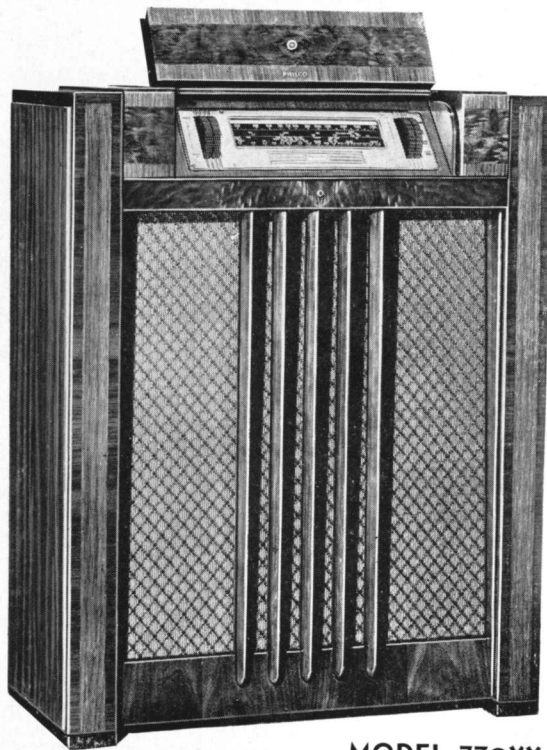

PHILCO - TROPIC

MODEL 770XX

Short and standard wave . . . spread band tuning, assuring better sensitivity . . . 4 wave bands . . . 3 gang condenser . . . new streamlined dial . . . 11 Philco High Efficiency Tubes . . . inclined sounding board brings tone to ear level for maximum enjoyment . . . noise excluding signal amplifier . . . continuously variable tone control . . . tuning controls are the new, easy-to-turn, milled edge disc design. Permanent phonograph connection . . . new type Philco balanced large field speaker . . . Fotometer tuning indicator . . . 100% Philco-Tropic construction . . . enormous power output . . . amplified automatic volume control . . . triple compensated audio circuits . . . triple tuned I.F. transformers . . . Permeability tuning . . . power supply: This radio can be used for operation on 100 to 250 volts AC, 50/60 cycles. It has a tapped transformer for 100 to 130 volts and 200 to 250 volts.

Cabinet Dimensions: 36 $\frac{3}{8}$ " high, 34 $\frac{3}{8}$ " wide, 14 $\frac{3}{8}$ " deep