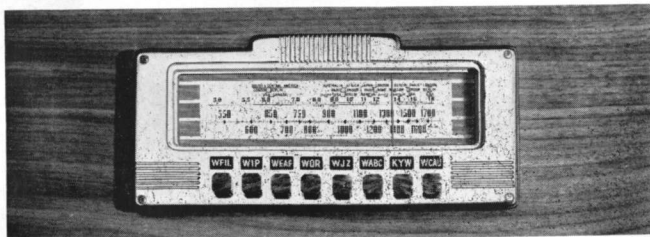

PHILCO WIDE-VISION DIAL . . . 36XX, 30T, 25XF and 25T