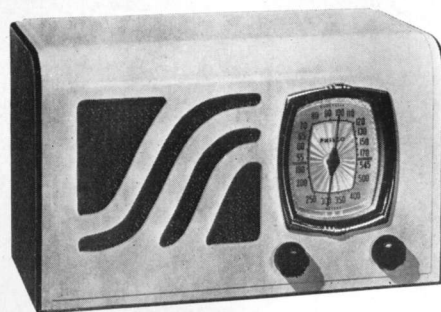

PHILCO 6CI

Same chassis and features as 6C, but cabinet finished in Ivory, with beautiful ornamental brass bezel plate around dial.

Cabinet Dimensions: 7 $\frac{1}{4}$ " high, 12 $\frac{3}{8}$ " wide, 6 $\frac{3}{8}$ " deep