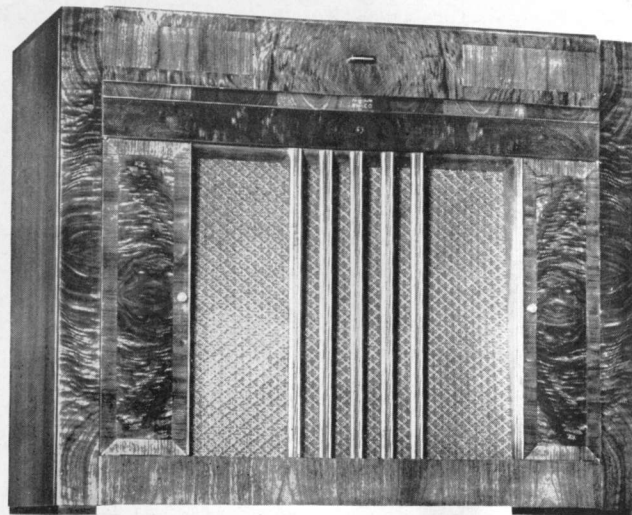

PHONOGRAPHS WITH PHILCO

★ ★ ★

For the increasingly large number of people who want the pleasure of recorded music as well as radio, for home enjoyment . . . who want their favorite type of music *when they want it* . . . Philco presents the greatest of all combinations—the 1939 PHONOGRAPHS with PHILCO!

Every modern engineering feature . . . every proved refinement in the field of sound reproduction . . . has been incorporated in these remarkable instruments. From Philco Mystery Control—the sensation of the 1939 radio season—to the Capehart Automatic Record Changing Unit that provides up to 40 solid minutes of continuous recorded music, they offer a combination of features that result in the most beautiful, most complete musical instruments ever built to bring you hours of thrilling enjoyment!

★ ★ ★

PHONOGRAPH WITH PHILCO 116PCX

The radio chassis of this superb instrument is the same in every particular as the 116RX . . . with all the remarkable tonal quality, all the perfection of short-wave reception, and all the features and magnificent overall performance built into that greatest of radios . . . including Philco's sensational new tuning development, Mystery Control. On top of all that, the 116PCX embodies the famous Capehart Automatic Record Changing Unit that plays ten records, either 10" or 12", automatically, repeating the last record until the records are re-stacked or the switch turned off. A newly designed crystal pick-up adds greatly to record life and achieves new realism of reproduction. The cabinet follows the distinctively simple design of the 116RX, with the same beautiful combination of choice Walnut woods, and with the greatly enlarged baffle area in front of the famous Philco Inclined Sounding Board.

Cabinet Dimensions: Console: 37 $\frac{1}{8}$ " high, 44 $\frac{5}{8}$ " wide, 17 $\frac{1}{8}$ " deep

Mystery Control: 5 $\frac{1}{2}$ " high, 7 $\frac{1}{4}$ " wide, 9 $\frac{1}{8}$ " deep