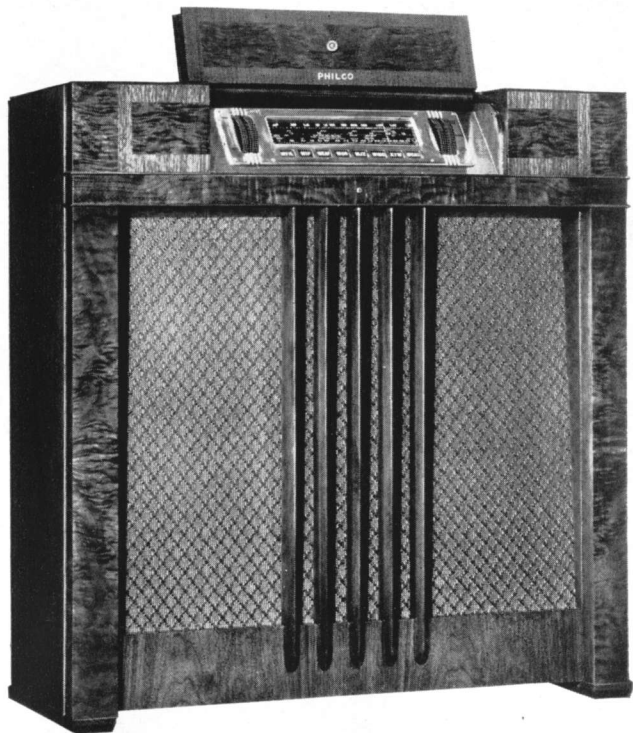

Tune This New PHILCO From Any Room In Your Home!

Tune your new Philco 116RX from any place in the living room

Tune in the daytime programs without leaving the kitchen

Choose your favorite programs while resting on the porch

Select your dinner music without getting up from the table

Carry Philco Mystery Control with you upstairs or down

Switch off your Philco just before you drop off to sleep

PHILCO
116RX
MYSTERY
CONTROL

No wires—no cords—no plug-in connections of any kind! Carry the light, compact, attractive Mystery Control unit in your hand, anywhere you like . . . and with one finger-flick of the dial tune in any one of eight stations—regulate the volume as you wish—and turn off the radio whenever you desire. Fascinating . . . uncanny . . . and an unparalleled convenience!

Dimensions: 5½" high, 7¼" wide, 9⅛" deep

PHILCO 116RX CONSOLE

Philco's finest . . . in an exquisitely beautiful inlaid butt and sliced Walnut cabinet of superb design. Folding lid covers the Inclined Instrument Panel while you tune instantly and automatically any one of the eight stations on the Mystery Control Unit. Also, broadcast and short-wave stations are tuned manually on the Streamline Dial by Philco's new Finger-tip Controls. A new Balanced Field Cathedral Speaker on the famous Inclined Sounding Board assures clearer, life-like tone. Other big features include Noise-Excluding Signal Amplifier . . . Bass Compensation . . . Continuously Variable Bass and Treble Control. Fourteen Philco High-Efficiency Tubes in the famous Philco Superheterodyne Circuit provide tremendous power. Tuning ranges cover everything you could wish for . . . all Standard American Broadcasts, Day and Night Foreign and American Short-Wave Broadcasts, State and Municipal Police, Day and Night Aviation, Ship, Day and Night First and Second-Class Amateur.