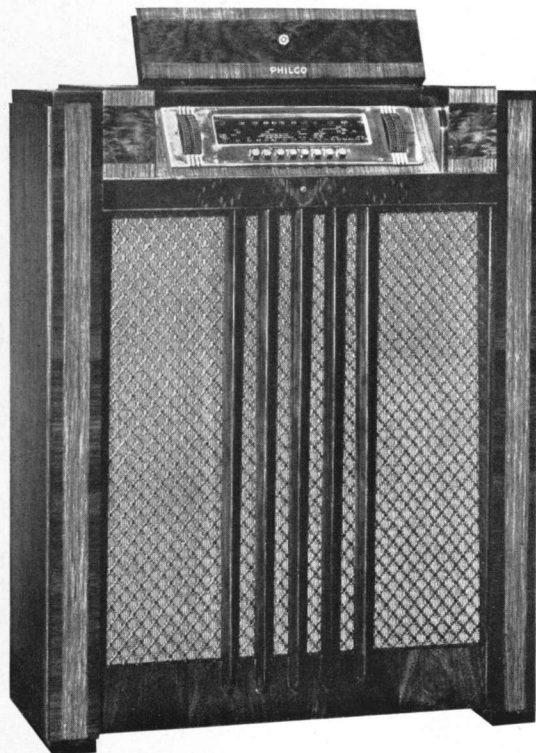

PHILCO 45XX

Electric Push-Button Tuning on the famous Philco Inclined Control Panel, with a piano-hinged lid to cover it when set is not in use. Eight Electric Push Buttons tune your favorite stations instantly and accurately at the touch of your finger. Also, broadcast and short-wave stations are easily and quickly tuned by Philco's new Finger-tip Controls and Streamline Dial. Balanced Field Cathedral Speaker and Inclined Sounding Board assure life-like clarity of tone. Other big features include Noise-Excluding Signal Amplifier, Bass Compensation, Continuously Variable Bass and Treble Control, nine Philco High-Efficiency Tubes. Tuning Ranges cover Standard American Broadcasts, Day and Night Foreign and American Short-Wave Broadcasts, both State and Municipal Police, Aviation, Ship and Amateur. Gorgeous Walnut cabinet.

Cabinet Dimensions: 38 $\frac{3}{8}$ " high, 29 $\frac{1}{2}$ " wide, 14 $\frac{3}{8}$ " deep