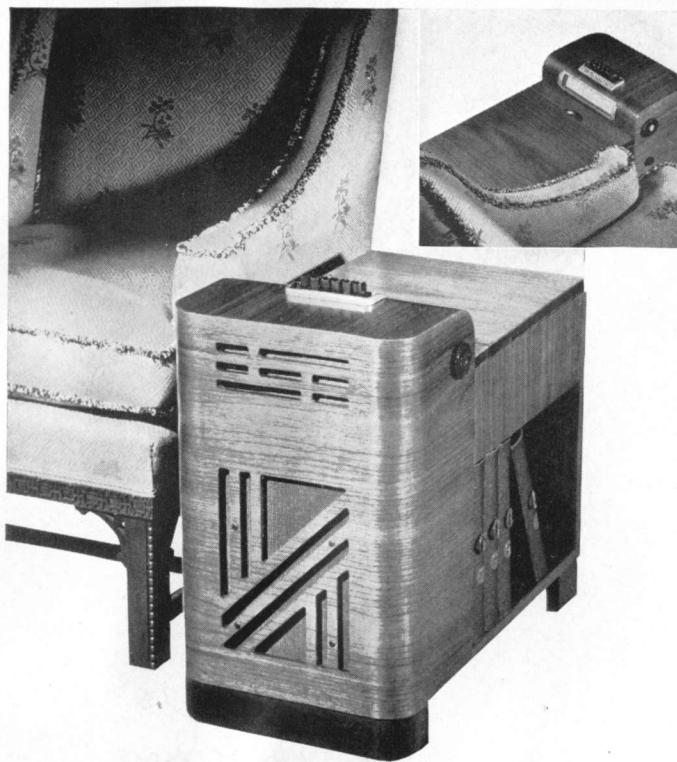

PHONOGRAPH WITH PHILCO 19PCS

Semi-automatic operation in a chairside model . . . that's the double-convenience feature of this new Phonograph with Philco 19PCS! Smart design and smoothly rounded corners contribute to the charm of the fine butt and sliced Walnuts of which the cabinet is built . . . and to the inherent convenience of this type of cabinet, is added Semi-Automatic Operation of the phonograph and 6-station Automatic Push-Button Tuning of the radio. Philco 19 chassis gives you the same fine tone, features and American and Foreign reception coverage as in the 19PF, and records are played with the lid closed. Ample storage space for records is still another reason why this model is the most convenient and most complete Chairside Combination ever offered at the price!

Cabinet Dimensions: 23 $\frac{1}{8}$ " high, 13 $\frac{1}{8}$ " wide, 24 $\frac{3}{4}$ " deep