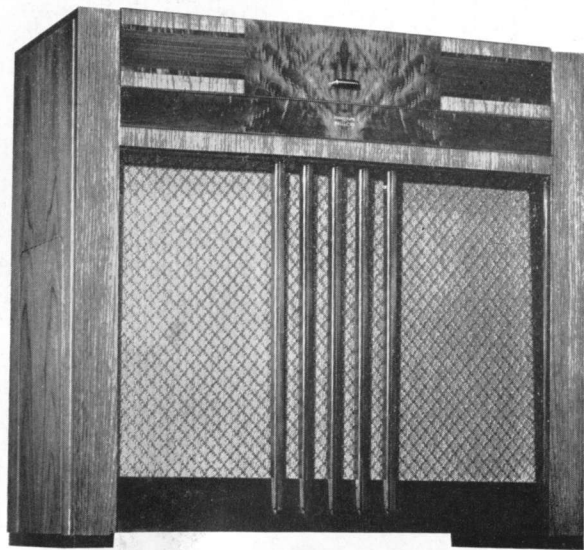

PHONOGRAPH WITH PHILCO 40PCX

The radio chassis of the 40PCX is the same as the Philco 40XX, and includes such fine features as Philco Electric Push-Button Tuning of eight favorite stations, the famous Philco Inclined Sounding Board, Philco Balanced Field Cathedral Speaker and American and Foreign reception. As a phonograph it includes a built-in Capehart Automatic Record Changing Unit that plays ten records, either 10" or 12", repeating the last selection until records are re-stacked or set switched off. New Philco crystal pick-up delivers the ultimate in reproduction. The cabinet is richly endowed with eye appeal, combining beautifully figured Butt Walnut with vertical and horizontal grained sliced Walnut. Truly a musical instrument sure to bring you and your family a world of pleasure!

Cabinet Dimensions: 37 $\frac{1}{8}$ " high, 39 $\frac{1}{8}$ " wide, 17 $\frac{1}{8}$ " deep