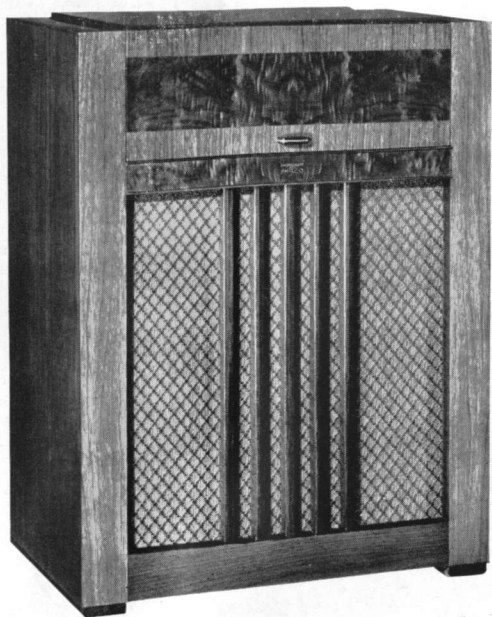

PHONOGRAPH WITH PHILCO 19PA

The extremely low price of this model is all the more amazing when you consider its many outstanding fine-set features! Automatic Record Changer handles eight 10" records with smooth precision, and plays 12" records manually. Philco Automatic Push-Button Tuning gives you instant control of six favorite stations at the touch of your finger. Powered by the Philco 19 chassis, you enjoy coverage of Foreign and American Short-Wave Stations as well as Standard American Broadcasts. And there's a richness and "quality look" to the carefully designed, genuine Walnut cabinet, which includes ample record storage space . . . a feature not usually included in models priced so reasonably. Everything you could wish for to bring you lasting enjoyment . . . and a thrift sensation if there ever was one!

Cabinet Dimensions: 37½" high, 28" wide, 18⅝" deep