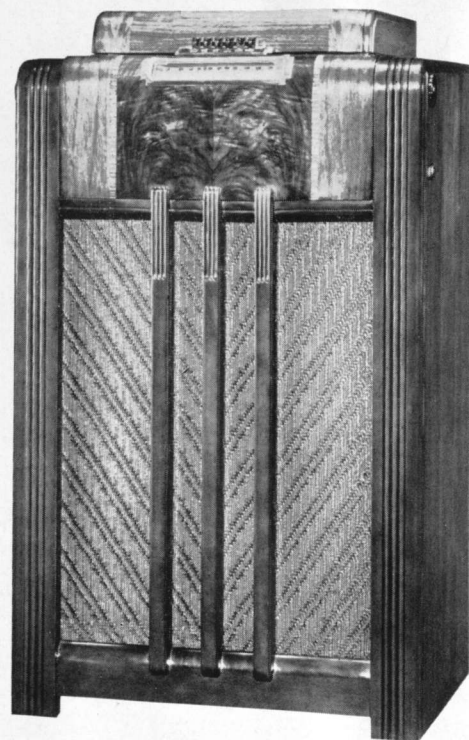

PHONOGRAPH WITH PHILCO 19PF

Close the lid and the music starts! That's the sensational feature of this new Phonograph with Philco that introduces the amazing Semi-Automatic Pick-up. You don't touch the tone arm! Merely place a 10" or 12" record on the turntable . . . start the motor . . . close the lid and the music starts. Tone arm places itself automatically and precisely, and a simple adjustment takes care of the difference between 10" and 12" records. Within the choice Walnut console cabinet there's the regular Philco 19 chassis, with Automatic Push-Button Tuning of six favorite stations, Foreign and American Short-Wave Reception in addition to Standard American Broadcasts, and all the other features found in that popular model. Built to give you extra pleasure . . . at a price you'll appreciate.

Cabinet Dimensions: 39¾" high, 23" wide, 18⅝" deep