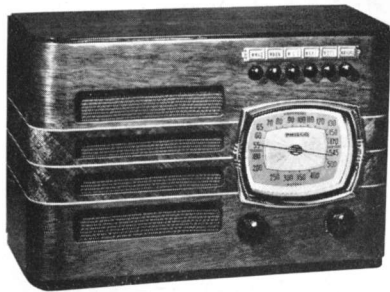

PHILCO 18T in same cabinet but AC-DC operation.

PHILCO 19T in same cabinet but additional tuning range covers Day and Night Foreign and American Short-Wave Broadcasts, Ship and Day First-Class Amateur.

Cabinet Dimensions: 8 $\frac{5}{8}$ " high, 13" wide, 6 $\frac{3}{8}$ " deep

PHILCO 6C

A superb new Philco Compact that provides big-set performance. Standard American Broadcast and State Police range. Illuminated, Full Vision Dial, Pentode Audio System, Reduction Gear Tuning, Philco Superheterodyne Circuit with five Philco High-Efficiency Tubes. Beautiful cabinet of vertical grain sliced Walnut, enhanced by a double band of Maple and Mahogany inlays.

PHILCO 7T

Philco Table Model with Philco Electric Push-Button Tuning of five favorite stations. An additional push-button changes to manual tuning of Standard American Broadcasts and State Police. Illuminated Full Vision Dial, Pentode Audio System, Reduction Gear Tuning, Philco Superheterodyne Circuit with five Philco High-Efficiency Tubes. Housed in a most attractive cabinet of sliced Walnut with horizontal inlay of Mahogany and Maple.