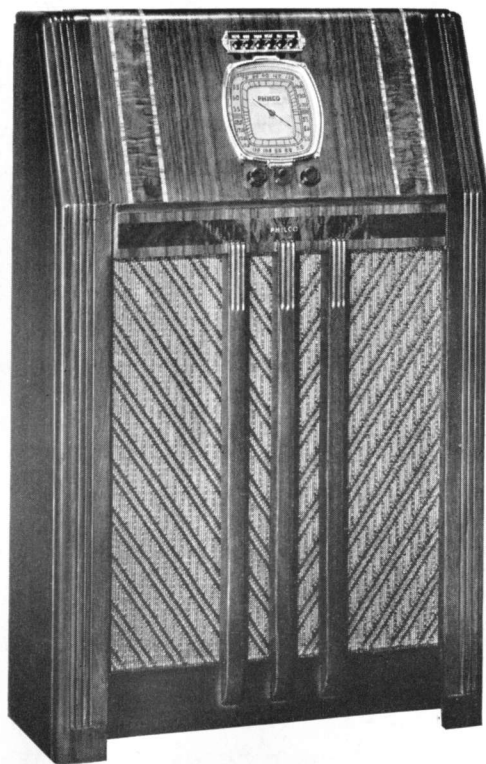

PHILCO 85XF

The finest, most economical Farm Radio ever built! Instant, Electric Push-Button Tuning of 6 favorite stations, plus manual tuning of all broadcast and short-wave stations. Newly designed Philco Speaker and Acoustical Sound Chamber provide unequalled clarity and naturalness of tone. Self-contained Philco Battery Power-Pack eliminates costly, cumbersome, old-style batteries . . . gives 1000 hours of trouble-free performance! Famous Philco Inclined Control Panel enables you to tune with ease and grace. Tuning Ranges cover Standard American Broadcasts, Day and Night Foreign and American Short-Wave Broadcasts, Ship and Day First-Class Amateur. Beautiful inlaid Walnut cabinet.

Cabinet Dimensions: 39 $\frac{3}{8}$ " high, 24 $\frac{1}{4}$ " wide, 12 $\frac{1}{2}$ " deep