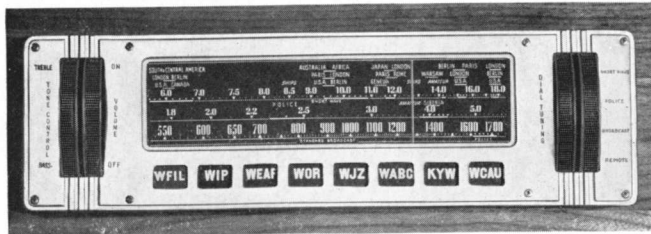

Philco Brings Streamline Beauty to 1939 Dial Design

Never before have radio users been provided with dials so easy to read and controls so easy to operate. The new Philco Streamline and Wide-Vision Dials are stepped up as much in beautiful appearance as they are in convenience.

PHILCO STREAMLINE DIAL . . . 116RX