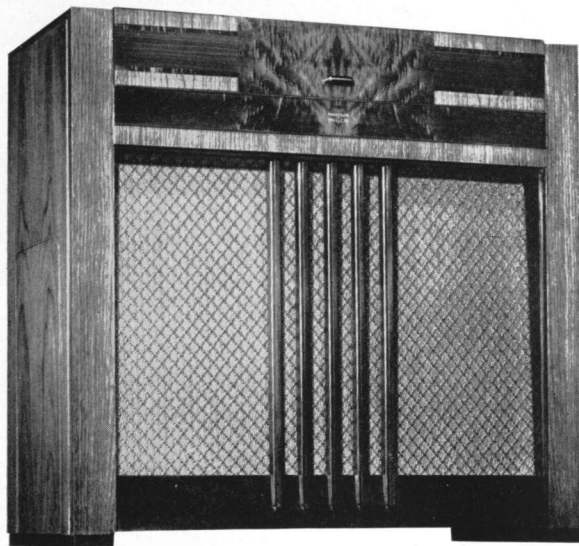

PHILCO - TROPIC

RADIO PHONOGRAPH Model 770PX

Super short wave performance . . . superb phonograph reproduction . . . has same features as the 770XX, including 100% Philco-Tropic construction of cabinet, chassis and components . . . four wave bands . . . 11 Philco tubes . . . inclined control panel . . . inclined sounding board . . . plus Capehart Automatic Record Changer which plays 10 records—10" or 12" size . . . new Philco crystal pick-up . . . last record repeats until records are re-stacked or master switch shut off . . . encore may be had on any record . . . equipped with reject device—and record unloading lever . . . new needle plays 1,000 records without change.

Cabinet Dimensions: 37 $\frac{1}{8}$ " high, 39 $\frac{1}{8}$ " wide, 17 $\frac{1}{8}$ " deep