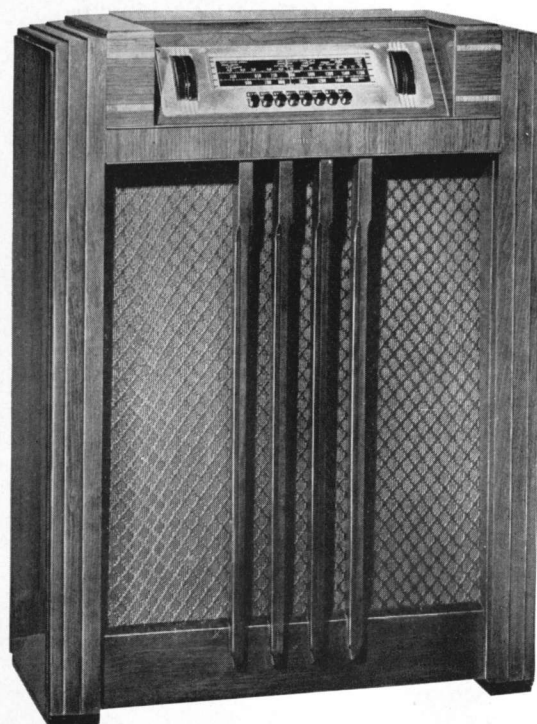

PHILCO 36XX

Combines a host of much-desired features! Electric Push-Button Tuning of eight favorite stations. The famous Philco Inclined Control Panel for easy tuning. The big Philco Balanced Field Cathedral Speaker, mounted on the Philco Inclined Sounding Board . . . a combination that brings you clearer, life-like tone. Six Philco High-Efficiency Tubes . . . Bass Compensation . . . Three-Point Tone Control. The tuning ranges cover Standard American Broadcasts, State Police, Day and Night Foreign and American Short-Wave Broadcasts, Ship and Day First-Class Amateur . . . with foreign short-wave stations named on the Philco Wide-Vision Dial. Beautiful hand-rubbed Walnut cabinet with a grace and simplicity of design that sets a new vogue.

Cabinet Dimensions: 37 $\frac{5}{8}$ " high, 28" wide, 12 $\frac{1}{8}$ " deep