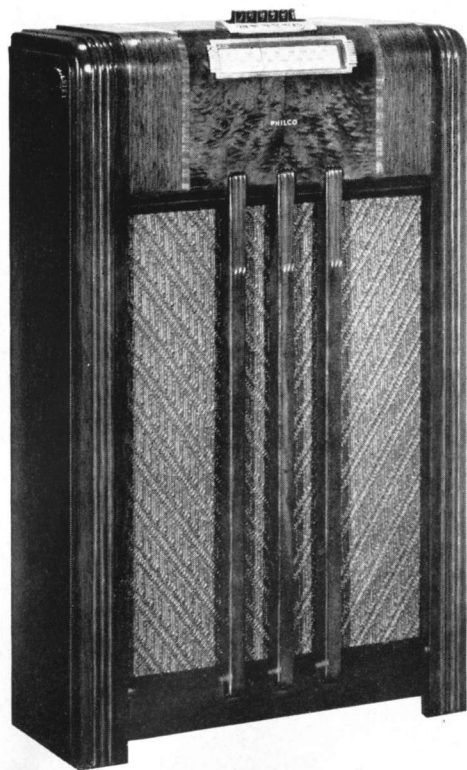

PHILCO 75F

For true radio enjoyment . . . at a minimum of expense . . . nothing can equal this Philco Farm Radio Console! Six Automatic Push-Buttons give you instant tuning of six favorite stations at the touch of your finger! New Philco Finger-tip Controls and Wide-Vision Dial make manual tuning of all channels on the Standard Broadcast Band and State Police calls easy and accurate. Housed neatly within the handsome Walnut cabinet is Philco's amazing Power-Pack that eliminates costly, cumbersome old-style batteries . . . and guarantees 750 hours of trouble-free reception for only $\frac{3}{4}$ ¢ an hour! Add to these features remarkable clarity of tone achieved through the new speaker . . . plus volume that is astounding for a farm radio . . . and you'll realize why this new Philco is a sensation in its price class!

Cabinet Dimensions: 37 $\frac{1}{8}$ " high, 23" wide, 9 $\frac{5}{8}$ " deep