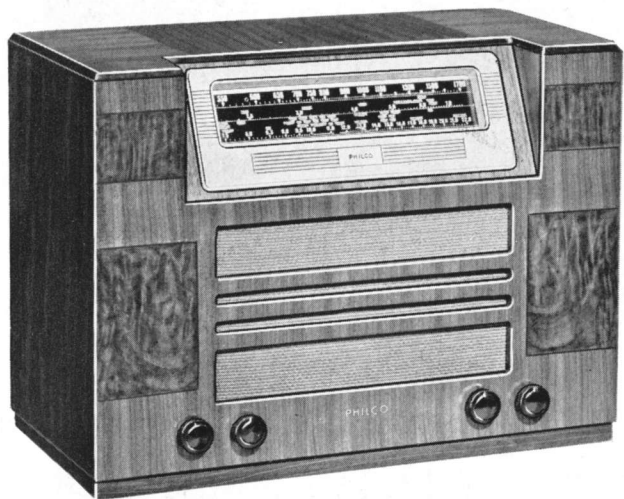

PHILCO - TROPIC

MODEL 720T

Short and standard wave . . . 6 Philco High Efficiency Tubes . . . 3 wave bands . . . 3 gang condenser . . . noise excluding signal amplifier for maximum signal with minimum circuit noise . . . two speed Vernier tuning control . . . continuously variable tone control with continuously variable bass compensation . . . permanent phonograph connection . . . new type Philco balanced field speaker . . . plenty of power output with an unusually wide fidelity range . . . new wide vision dial . . . 100% Philco-Tropic construction . . . Power supply: this radio can be used for operation on 100 to 250 volts AC, 50/60 cycles. It has a tapped transformer for 100 to 125 volts and 200 to 250 volts.

Cabinet Dimensions: 13 $\frac{7}{8}$ " high, 18 $\frac{1}{2}$ " wide, 9 $\frac{5}{8}$ " deep

---

INTERNATIONALLY STYLED