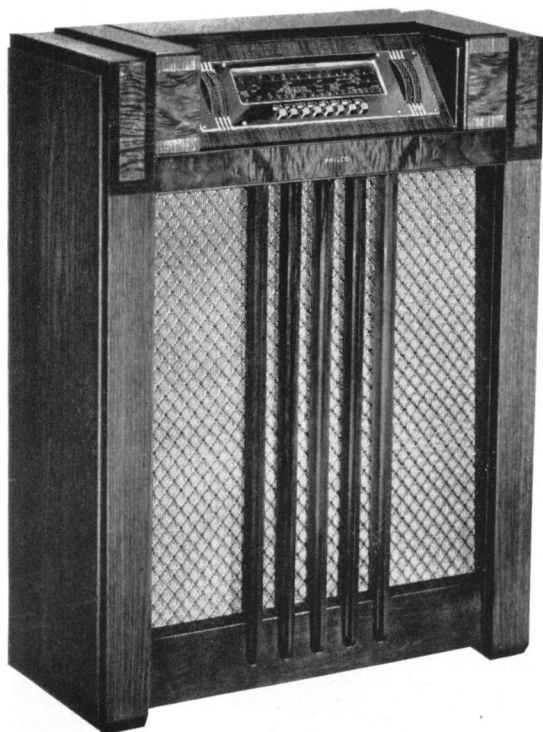

PHILCO 40XX

Eight Electric Push Buttons provide instant, dependable tuning of your favorite stations at the touch of your finger. The new-type Inclined Control Panel . . . the new Streamline Dial . . . and Philco Finger-tip Controls all aid speedy, accurate, manual tuning of broadcast and short-wave stations. The 40XX is an eight-tube Philco Superheterodyne, with a Philco Balanced Field Cathedral Speaker and the famous Philco Inclined Sounding Board to assure clear, life-like reception. Other features include Variable Bass and Treble Tone Control, Noise-Excluding Signal Amplifier, and Tuning Ranges that cover Standard American Broadcasts, State Police, Day and Night Foreign and American Short-Wave Broadcasts, Ship and Day First-Class Amateur. Dignified simplicity predominates in the design of the beautiful, inlaid Walnut cabinet.

Cabinet Dimensions: 37 $\frac{3}{8}$ " high, 28" wide, 12 $\frac{1}{8}$ " deep