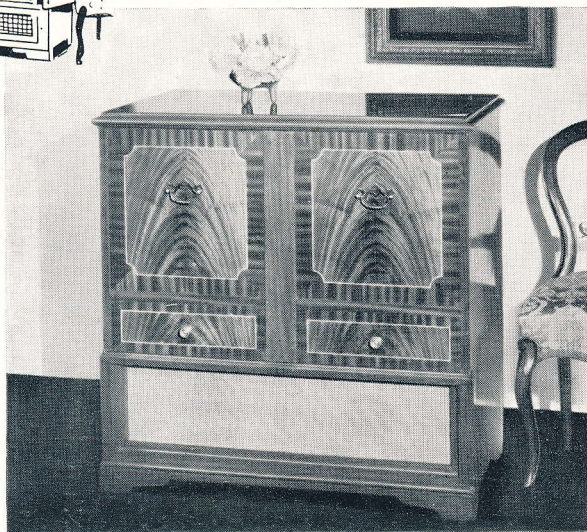

*Specifications include:* Amazing reception results from new design chassis using high performance miniature valves. 12" Rola speaker gives utmost acoustic performance. Microgroove or normal record changer takes mixed loads of 10" and 12" discs. Smart cabinet design allows for maximum record storage in underneath compartment.

# PHILHARMONIC

7-VALVE A.C. DUAL WAVE RADIOGRAM  
*with 3-speed Automatic Record Changer*

ALSO SPECIAL PHILCO INBUILT 2-SPEED TAPE RECORDER  
*as optional equipment at extra cost*

For superlative finish, breath-taking beauty and unsurpassed reception of radio programmes and multi-disc recordings, this masterpiece of radiogram design is a triumph for Philco technical and designing engineers.

*Specifications include:* Two chassis—one radio, one audio for perfect reception. Twin heavy magnet speakers give rich tonal reproduction of bass and treble. Push-pull audio system ensures distortionless reception. Record player for microgroove or normal discs incorporating "Telefunken" cartridge, allows mixed 10" and 12" playing. SPECIAL PHILCO INBUILT TWO-SPEED TAPE RECORDER, integrally part of the circuit, is optional equipment at extra cost.