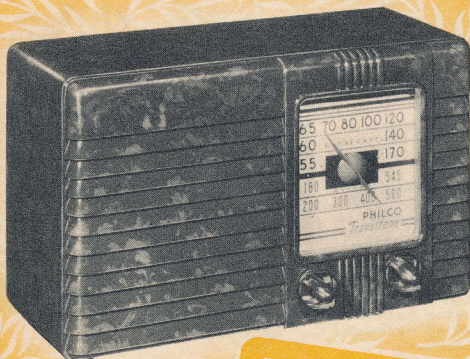

**NEW PHILCO  
SHOULDER STRAP  
PORTABLE RADIO  
PLAYS ANYWHERE**

For hikes, picnics, on the beach . . . wherever you go, indoors or out!

**89c** Battery operated. A tiny package of "dynamite" in performance, with the power and fine tone of a radio many times its size! Shoulder strap contains aerial. Smart, rugged "Tenite" case . . . extremely lightweight.

**REAL RADIO  
PERFORMANCE!**

★ NEW 1941 ★

**PHILCO**  
*Transitone*

**COMPACT RADIOS OF QUALITY**

**\$9.95**

**PT-25 only**

An amazing value . . . leader in the compact radio field. Philco quality construction . . . powerful performance; clear, pure tone. 5-tube AC-DC Superheterodyne Circuit. High output Speaker. Attached aerial, no ground. Gets all Standard Broadcasts. Beautiful figured brown plastic cabinet.

# PHILCO TRANSITONE ★ *Finer Tone - Greater Power!*

The New Models With BEAM POWER Amplification Give You DOUBLE the Undistorted Sound Output of the Past.

**PT-27** Ivory-finished plastic cabinet, ideal for personal use. 5 tubes, AC-DC Superheterodyne. Attached aerial, no ground. High output Speaker. Gets all Standard Broadcasts.

**PT-87** Plays on AC-DC or long-life, self-contained Battery. New power and sensitivity . . . brings in more stations. 5 tubes . . . Permanent Field Speaker. Smart, light-weight case of airplane cloth, tan leather graining. Gets all Standard Broadcasts.