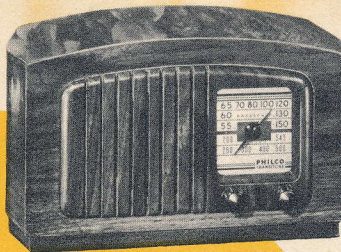

**REAL RADIO  
PERFORMANCE!**

★ NEW 1941 ★

**PHILCO**  
*Transitone*

**COMPACT RADIOS OF QUALITY**

**\$9.95**

**PT-25 only**

An amazing value . . . leader in the compact radio field. Philco quality construction . . . powerful performance; clear, pure tone. 5-tube AC-DC Superheterodyne Circuit. High output Speaker. Attached aerial, no ground. Gets all Standard Broadcasts. Beautiful figured brown plastic cabinet.

**PT-26** Same as PT-25 but with Built-In Loop Aerial.

# PHILCO TRANSITONE ★ *Finer Tone - Greater Power!*

The New Models With BEAM POWER Amplification Give You DOUBLE the Undistorted Sound Output of the Past.

**PT-27** Ivory-finished plastic cabinet, ideal for personal use. 5 tubes, AC-DC Superheterodyne. Attached aerial, no ground. High output Speaker. Gets all Standard Broadcasts.