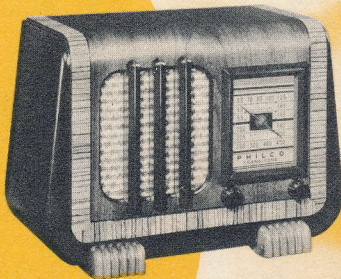

**REAL RADIO  
PERFORMANCE!**

★ NEW 1941 ★

**PHILCO**  
*Transitone*

**COMPACT RADIOS OF QUALITY**

**\$9.95**

**PT-25 only**

An amazing value . . . leader in the compact radio field. Philco quality construction . . . powerful performance; clear, pure tone. 5-tube AC-DC Superheterodyne Circuit. High output Speaker. Attached aerial, no ground. Gets all Standard Broadcasts. Beautiful figured brown plastic cabinet.

# PHILCO TRANSITONE ★ *Finer Tone - Greater Power!*

The New Models With BEAM POWER Amplification Give You DOUBLE the Undistorted Sound Output of the Past.

**PT-27** Ivory-finished plastic cabinet, ideal for personal use. 5 tubes, AC-DC Superheterodyne. Attached aerial, no ground. High output Speaker. Gets all Standard Broadcasts.

**PT-44** Superb new cabinet beauty! Lovely Walnut woods, completely hand rubbed; Walnut back. 5 tubes, including Beam Power tube. Built-In Loop Aerial. Gets all Standard Broadcasts.

**PT-30** Beam Power tube gives greater undistorted sound output. New, extra large Speaker. 5 tubes . . . AC-DC Superheterodyne. Built-In Loop Aerial. Handsome figured brown plastic cabinet. Gets all Standard Broadcasts.

**PT-28** Same with Built-In Loop Aerial.

**PT-49** New, extra large Speaker gives finer tone, greater sensitivity. 5 tubes, including Beam Power tube. Built-In Loop Aerial. Smart, inlaid Walnut cabinet. Gets all Standard Broadcasts.