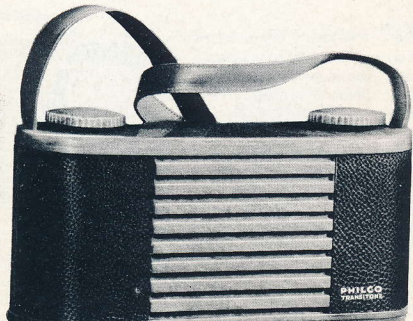

NEW  
**PHILCO**  
SHOULDER STRAP  
PORTABLE RADIO  
PLAYS ANYWHERE

***REAL RADIO  
PERFORMANCE***

For hikes, picnics, on  
the beach... wherever  
you go, indoors or out!

89¢ A tiny package of  
"dynamite" in perfor-  
mance with the power  
and fine tone of a radio  
many times its size!  
Shoulder strap contains  
aerial. Smart, plastic  
case... extremely light-  
weight.

# Wherever You Are . . . Wherever You Go . . . a new 194 PHILCO PORTABLE Gives You THRILLING RADIO ENJOYMENT

Play these brand-new, smart, powerful Philco Portables anywhere—outdoors or indoors. New Philco inventions give you the finest performing Portable Radios ever built!

## 841T AC-DC or Battery

Plays anywhere—on self-contained Philco battery or, where AC or DC house current is available, plug it in and preserve battery life. PUSH-PULL Amplification. Large Built-in Loop Aerial brings in more stations. 5 super-efficient tubes give greatest sensitivity. Underwriters' Approved. New airplane cloth case, trimmed in smart buffalo graining.

## 83T Battery Operated

You get startling new beauty and super-performance in this Philco Portable! New, improved PUSH-PULL circuit gives wonderfully clear tone and greater volume than ever before in a Portable of compact size. 5 super-efficient tubes . . . long-life battery . . . Built-in Loop Aerial. Smart Ivory Rawhide case.