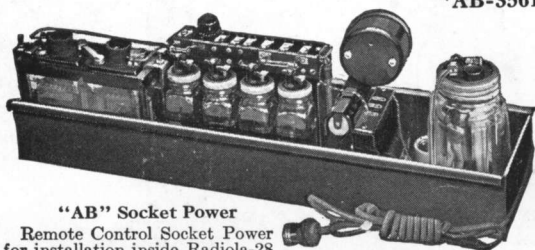

Radiola-28 Remote Control 4-volt "AB" Socket Powers

"AB" Socket Power Remote Control Socket Power for installation inside Radiola-28 cabinet.

Type	Control	"A" Rectifier	115 Volts A.C. Cycles	Consumer Prices
AB-4635	Relay	Philcotron	50, 60	$44.50
AB-4235	Relay	Philcotron	25, 30, 40, 50, 60	49.50

Overall Dimensions: Width 25", Depth 6 3/4", Height 8"