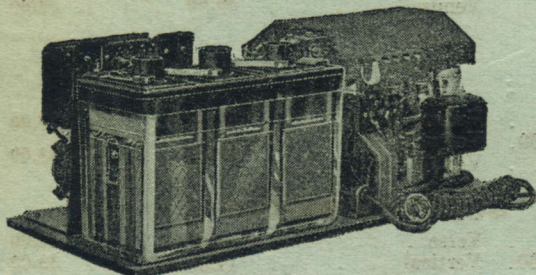

DEALER PRICES—Effective December 1, 1927 (Subject to Change Without Notice)

PHILCO Console and Cabinet "AB" Socket Powers

INDIVIDUALLY PACKED WITH BOTTLED ELECTROLYTE WHERE REQUIRED

Equipped with Philco Current Economizer

Philco Socket Powers convert ordinary electric house current into smooth, hum-free radio power and deliver it to any radio at the correct filament and plate voltage. Types are provided for 25, 30 and 40-cycle alternating house current, as well as 50 and 60-cycle.

Console and Cabinet types listed below are especially designed for all radio consoles and cabinets. They are relay equipped, and are thus turned ON and OFF by merely turning the radio set switch ON and OFF.

Batteries are of the famous time-tested Philco glass case spray-proof construction. Philco Batteries are the first and only batteries ever made which keep all the acid inside at all times. This is especially necessary for installation inside fine radio cabinets and consoles.

All units equipped with Philco Current Economizer, four taps on six-volt units, three on four-volt units. By using the lowest tap which will keep the Charge Indicator balls up, the user saves current, has to add water very infrequently, and obtains maximum charger and battery life. An exclusive Philco feature.

Built to conform to Underwriters' specifications.

Oblong AB Socket Power
For use inside Consoles and Cabinets

Oblong Remote Control 6-180-volt "AB" Socket Powers

for sets using six or more tubes, including
112 or 171 Power Tube

Provide 180 volts at 60 milliamperes and have specially large "A" Battery

Type	Control	"A" Rectifier	115 Volts A.C. Cycles	Code	Consumer Prices	Dealer Prices
AB-3862	Relay	Dry	50, 60	Virtual	$59.50	$39.00
AB-3822	Relay	Dry	25, 30, 40, 50, 60	Viscount	69.50	45.00

Overall Dimensions: Width 21", Depth 9", Height 8 1/4"