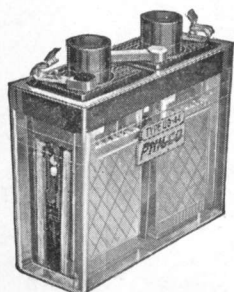

Philcotron Replacement Cells

"AA" Philcotron
Part K-463

Price \$4.00

"A" Philcotron
Part K-458

Price \$3.00

"B" Philcotron
Part K-457

Price \$1.00

*Equipped with Philco Current Economizer.

6-Volt "A" Socket Power

"B" Socket Power

Philco Trickle Charger

UD-44

UD-96

PHILADELPHIA STORAGE BATTERY CO., Philadelphia, Pa.

DEALER PRICES—Effective December 1, 1927 (Subject to Change Without Notice)

Radio "A" & "B" Socket Powers Trickle Chargers and "A" Trickle Charge Batteries