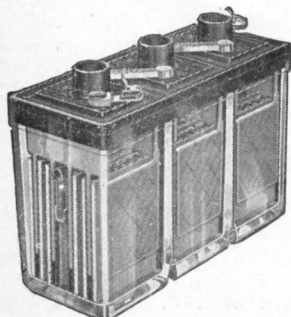

Philcotron Replacement Cells

"AA" Philcotron
Part K-463

Price \$4.00

"A" Philcotron
Part K-458

Price \$3.00

"B" Philcotron
Part K-457

Price \$1.00

*Equipped with Philco Current Economizer.

6-Volt "A" Socket Power

"B" Socket Power

Philco Trickle Charger

UD-44

UD-96

PHILADELPHIA STORAGE BATTERY CO., Philadelphia, Pa.

DEALER PRICES—Effective December 1, 1927 (Subject to Change Without Notice)

Radio "A" & "B" Socket Powers Trickle Chargers and "A" Trickle Charge Batteries