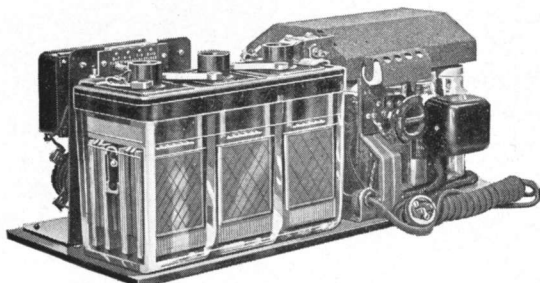

PHILCO Console and Cabinet "AB" Socket Powers

REG. U.S. PAT. OFF.

INDIVIDUALLY PACKED WITH BOTTLED ELECTROLYTE WHERE REQUIRED

Equipped with Philco Current Economizer

Philco Socket Powers convert ordinary electric house current into smooth, hum-free radio power and deliver it to any radio at the correct filament and plate voltage. Types are provided for 25, 30 and 40-cycle alternating house current, as well as 50 and 60-cycle.

Console and Cabinet types listed below are especially designed for all radio consoles and cabinets. They are relay equipped, and are thus turned ON and OFF by merely turning the radio set switch ON and OFF.

Batteries are of the famous time-tested Philco glass case spray-proof construction. Philco Batteries are the first and only batteries ever made which keep all the acid inside at all times. This is especially necessary for installation inside fine radio cabinets and consoles.

All units equipped with Philco Current Economizer, four taps on six-volt units, three on four-volt units. By using the lowest tap which will keep the Charge Indicator balls up, the user saves current, has to add water very infrequently, and obtains maximum charger and battery life. An exclusive Philco feature.

Built to conform to Underwriters' specifications.

Oblong AB Socket Power
For use inside Consoles and Cabinets

Oblong Remote Control 6-180-volt "AB" Socket Powers

for sets using six or more tubes, including 112 or 171 Power Tube

Provide 180 volts at 60 milliamperes and have specially large "A" Battery

Type	Control	"A" Rectifier	115 Volts A.C. Cycles	Consumer Prices
AB-3862	Relay	Dry	50, 60	$59.50
AB-3822	Relay	Dry	25, 30, 40, 50, 60	69.50

Overall Dimensions: Width 21", Depth 9", Height 8 1/4"