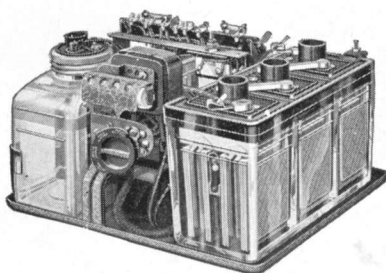

Square AB Socket Power
For use inside Consoles and Cabinets

Oblong Remote Control 6-150-volt "AB" Socket Powers

for sets using six tubes or less, including 112 or 171 Power Tube

Provide 135-150 volts for "B" Circuit and full size Trickle Charge "A" Battery

AB-6562	Relay	Philcotron	50, 60	$39.50
AB-6522	Relay	Philcotron	25, 30, 40, 50, 60	49.50

Overall Dimensions: Width 21", Depth 9", Height 8 1/4"

Square Remote Control 6-150-volt "AB" Socket Powers

AB-6561	Relay	Philcotron	50, 60	$39.50
AB-6521	Relay	Philcotron	25, 30, 40, 50, 60	49.50
AB-3561	Relay	Dry	50, 60	49.50

Overall Dimensions: Width 13 5/8", Depth 12 1/8", Height 8"