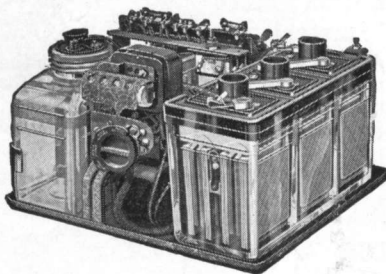

"AB" Socket Power Open Model

For use inside of radio cabinets and consoles.

AB-663	Switch	} . . . Philcotron	50, 60	$39.50
*AB-656	Relay			
*AB-356	Relay	} . . . Dry	50, 60	49.50
AB-623	Switch			
*AB-652	Relay	} . . . Philcotron	25, 30, 40, 50, 60	49.50

Overall Dimensions, AB-663, AB-623: Width 13 5/8", Depth 12 5/8", Height 8 3/4";
AB-656, AB-652, AB-356: Width 13 5/8", Depth 12 1/8", Height 8 3/4"

4-volt "AB" Socket Powers

for any number of 199 tubes, including 120 Power Tube

AB-463	Switch	Philcotron	50, 60	$39.50
AB-423	Switch	Philcotron	25, 30, 40, 50, 60	44.50

Overall Dimensions: Width 13 5/8", Depth 12 5/8", Height 8 3/4"

DAB-4	Switch	. . . . . 115 volts D.C.		50.00

Overall Dimensions: Width 9 3/8", Depth 12 7/8", Height 7 7/8"

Remote Control Console and Cabinet 6-150-volt "AB" Socket Powers

*AB-6561	Relay	Philcotron	50, 60	$39.50
*AB-6521	Relay	Philcotron	25, 30, 40, 50, 60	49.50
*AB-3561	Relay	Dry	50, 60	49.50

Overall Dimensions: Width 13 5/8", Depth 12 1/8", Height 8"