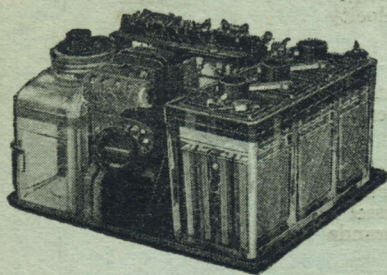

Square AB Socket Power
For use inside Consoles and Cabinets

Oblong Remote Control 6-150-volt "AB" Socket Powers

for sets using six tubes or less, including
112 or 171 Power Tube

Provide 135-150 volts for "B" circuit and full size Trickle Charge "A" Battery

AB-6562	Relay	Philcotron	50, 60	Vitreous	$39.50	$27.00
AB-6522	Relay	Philcotron	25, 30, 40, 50, 60	Vitality	49.50	33.00

Overall Dimensions: Width 21", Depth 9", Height 8 1/4"

Square Remote Control 6-150-volt "AB" Socket Powers

AB-6561	Relay	Philcotron	50, 60	Vulcan	$39.50	$27.00
AB-6521	Relay	Philcotron	25, 30, 40, 50, 60	Versatile	49.50	33.00
AB-3561	Relay	Dry	50, 60	Verbal	49.50	33.00

Overall Dimensions: Width 13 1/4", Depth 12 1/4", Height 8"