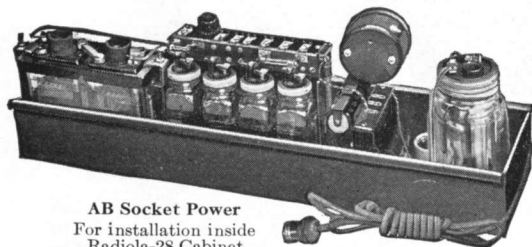

AB Socket Power
For installation inside Radiola-28 Cabinet

Radiola-28 Remote Control 4-volt "AB" Socket Powers

AB-4635	Relay	Philcotron	50, 60	$44.50
AB-4235	Relay	Philcotron	25, 30, 40, 50, 60	49.50

Overall Dimensions: Width 25", Depth 6 3/8", Height 8"