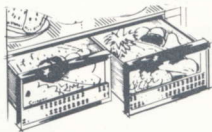

Philco 17RM58

Philco NO FROST Supermarket. Big 163 lb. freezer at bottom, full-size refrigerator at top. Total 16.3 cu. ft. NEMA certified volume. No defrosting in either section.

Trim, modern and striking
in Lustre White, Shaded Copper or
Turquoise exterior.

PHILCO DEVELOPMENT SAVES ELECTRICITY

PHILCO POWER SAVER

Can save you up to \$15.76* per year on operating costs.

*Based on national average electrical rates.

REFRIGERATOR-FREEZERS

A convenient place and an ideal cold for all kinds of food. Big Zero-Zone Freezer; moist-cold Crisper Drawers for fruits, vegetables; fringe-of-freezing Air Wrap Meat Keeper for keeping meats fresh up to 10 days longer; extra-deep Dairy Bar Storage Door. Plus, Instant Cold, Power Saver, No Defrosting and Philco Thinsulation, the super-thin, super-efficient insulation that adds two cubic feet extra storage in a cabinet only 30 inches wide!

Philco 16RD58

Philco NO FROST 2-Door. Big 121 lb. freezer at top, full-size refrigerator below. Total 16.1 cu. ft. NEMA certified volume. No defrosting ever.

**FAST FREEZE
ICE TRAYS**
Cubes pop out
with an easy
twist.

2 CRISPERS hold bushel of fruits,
vegetables in ideal moist cold.

PHILCO SUPER POWER SYSTEM

for fast freezing and
economical operation

Philco 16FV42A

Philco Upright Freezers

Maximum freezer capacity in limited space, up to 712 lbs. of frozen food storage in floor space only 36" wide. Every shelf a freezing shelf. Freezer Bar Storage Door. All deluxe features. Sizes from 8 to 20.3 cu. ft.