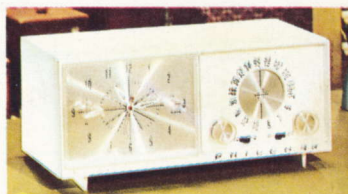

FAMOUS FOR QUALITY THE WORLD OVER

PHILCO

A SUBSIDIARY OF *Ford Motor Company*

PHILCO RADIOS

for listening enjoyment everywhere

T-804
FM-AM Miniature
9-Transistor Portable

710-WH FM-AM Clock Radio
Lulls you to sleep, wakes you to music,
entertains you with both FM and AM