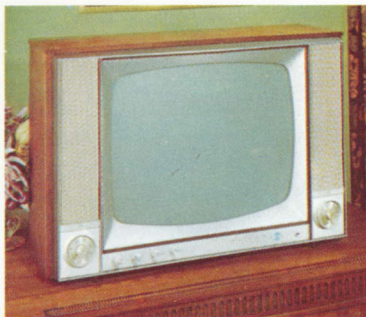

The
magic of
TRANSISTORS
in 19-inch
TV*

New Philco Solid State Signal System brings greater signal pick-up power and reliability to 19-inch TV. The signal-receiving circuit is transistorized, from tuners through IF amplifying stages. No more tube fatigue that weakens signal pick-up power. You enjoy brighter picture, clearer sound for the life of your set.

Imperia 19

Contemporary 19-inch portable with two front-mounted 5-inch oval speakers. Telescopic Pivotenna™ for VHF, Loop antenna for UHF. 3906 WA. Hardwood cabinet