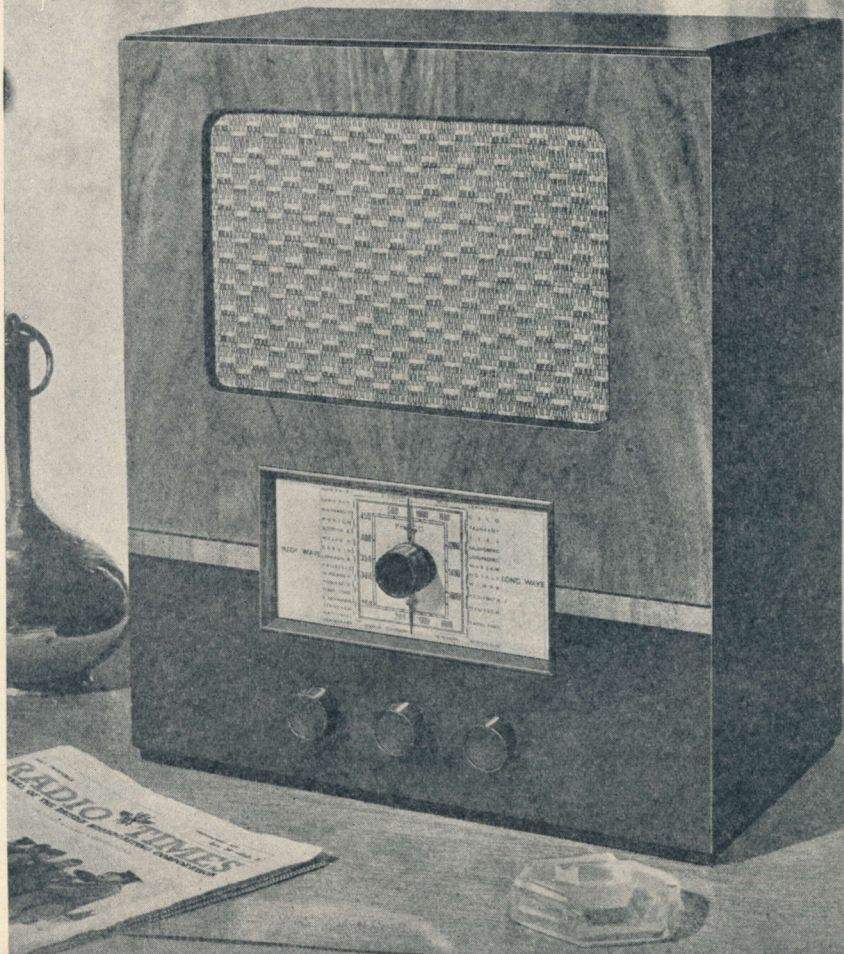

PHILCO MODEL

B.3

“LUXEMBOURG” BATTERY SET

True radio economy is to be found in this famous two-waveband battery set. 3 high-efficiency valves, automatic grid bias—which means no more grid-bias batteries to buy—very sharp selectivity, large true-tone speaker. It's a full-size full-power set at a popular price, built by the people who know so well how to ensure maximum performance and efficiency.

The handsome cabinet, with its wide, clear tuning scale and simple controls, would grace any surroundings.

FOR BATTERY OPERATION

£6 17s. 6d.

Hire Purchase Terms available