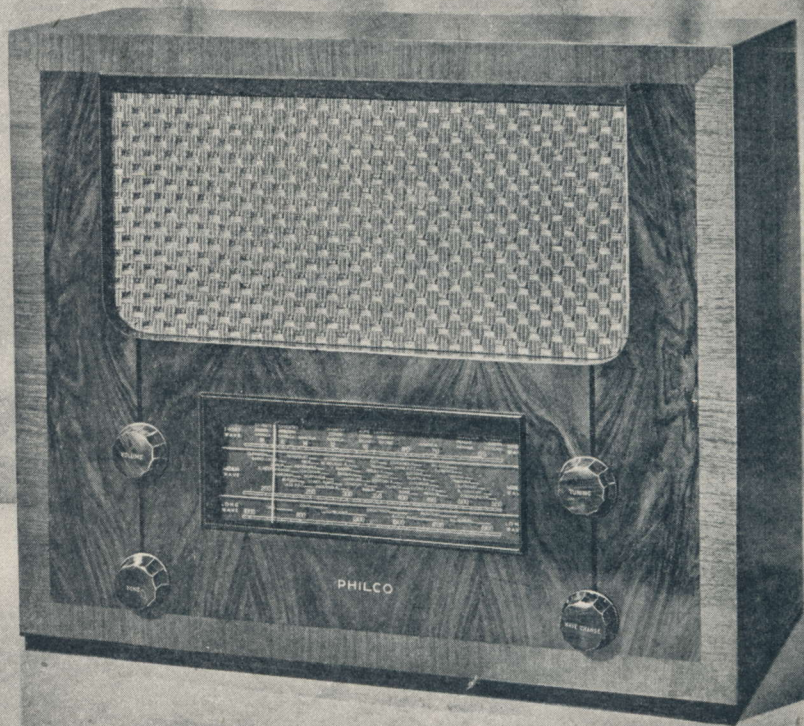

**10
GNS.**

PHILCO MODEL

A.7

For sheer quality, the A.7 is indisputably a leader. The imposing appearance of this set in no way belies its performance. A seven-valve all-wave superhet chassis is operated manually or from the press button panel which controls 5 stations and the wavechange. The speaker gives $4\frac{1}{2}$ watts undistorted output and ensures faithful reproduction of all types of broadcasts. Half-an-hour at the controls of this set is a revelation and an experience. The list of special features in this set is too long for inclusion here, but the A.7's superiority will be apparent as soon as you hear it in operation.