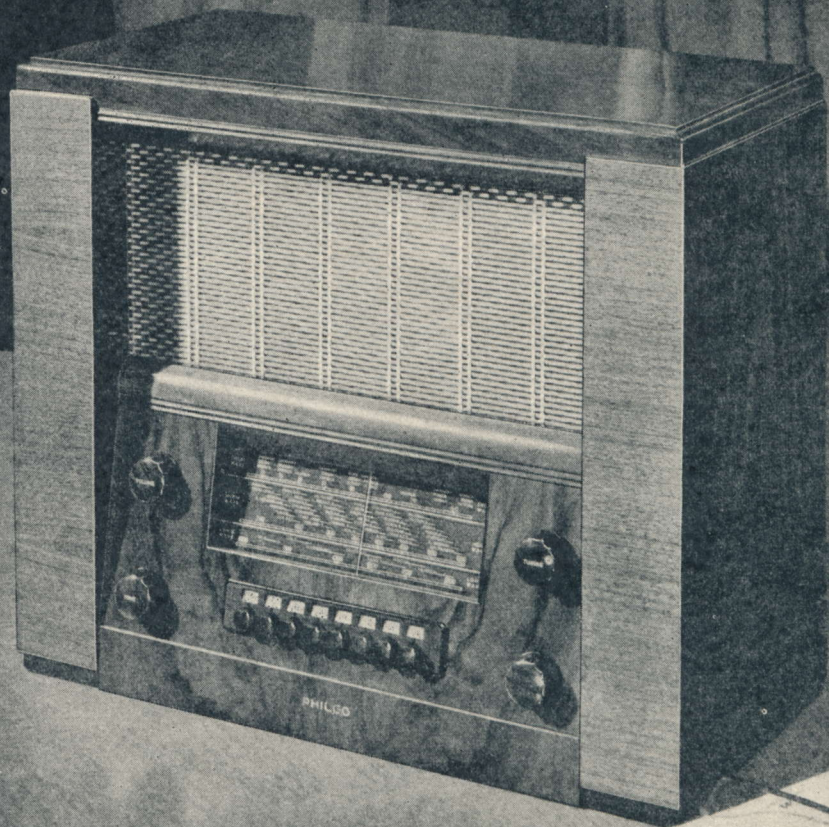

PHILCO MODEL

A.5

Exceptional power for short-wave reception is a feature of the A.5. The performance on all three wavebands is outstanding; this set is most suitable for the listener who wishes to comb the ether in search of entertainment and information. It is a 5-valve all-wave superhet with press-button tuning for 5 selected stations and automatic wavechange. It is housed in an extremely attractive cabinet of elegant proportions and is fitted with a full-vision edge-lit tuning dial. Speaker output of 3 watts, with the usual Philco tone fidelity.

FOR A.C. MAINS

£13 17s. 6d.

Hire Purchase Terms available