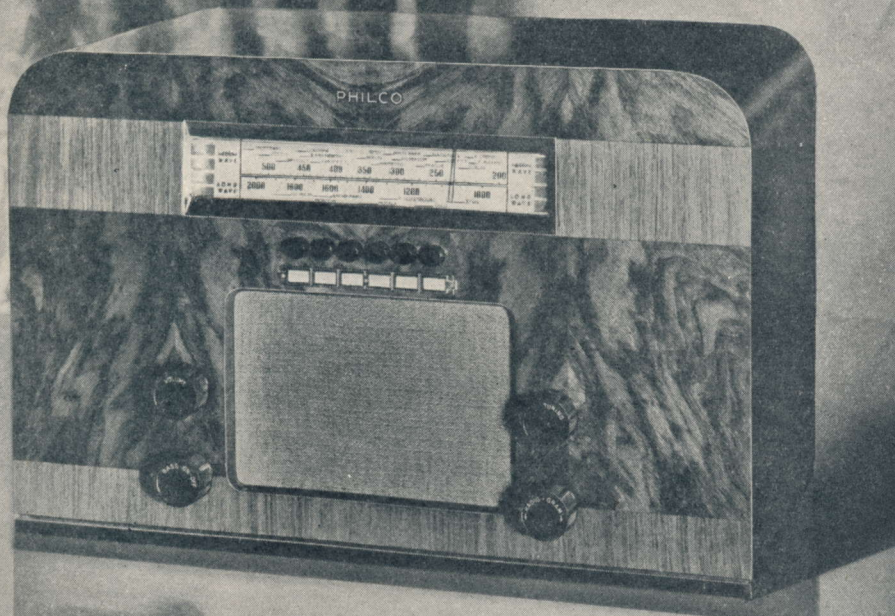

PHILCO MODEL

A.3

WITH SUPER-AERIAL SYSTEM

Only Philco gives all three of these tremendous advantages in one set :—

1. SUPER POWER . . .

Philco invention has vastly improved tuning to foreign stations direct—*without the need of an outside aerial.*

2. NEW PURITY OF TONE . . .

Greater freedom from power line noises, electrical interference and man-made static. More enjoyable reception, even in noisy, difficult locations.

3. "PLUG IN AND PLAY" CONVENIENCE . . .

No aerial or earth needed—just place the set conveniently, plug in . . . and play ! In addition, this six-valve two waveband superhet has four electric press buttons and press button wavechange, with many other refinements not usually found in sets at the price.

Hire Purchase terms available

FOR A.C.
MAINS

9
GNS.