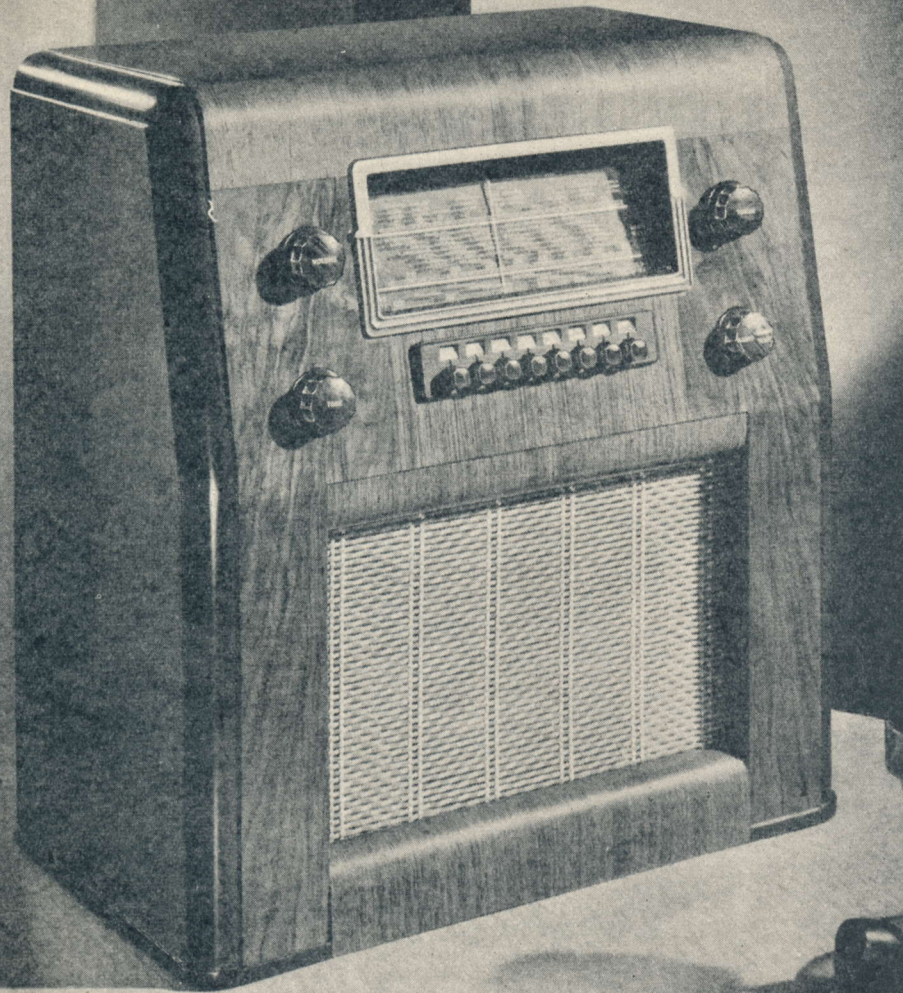

**10
GNS.**

PHILCO MODEL

A.7

For sheer quality, the A.7 is indisputably a leader. The imposing appearance of this set in no way belies its performance. A seven-valve all-wave superhet chassis is operated manually or from the press button panel which controls 5 stations and the wavechange. The speaker gives $4\frac{1}{2}$ watts undistorted output and ensures faithful reproduction of all types of broadcasts. Half-an-hour at the controls of this set is a revelation and an experience. The list of special features in this set is too long for inclusion here, but the A.7's superiority will be apparent as soon as you hear it in operation.