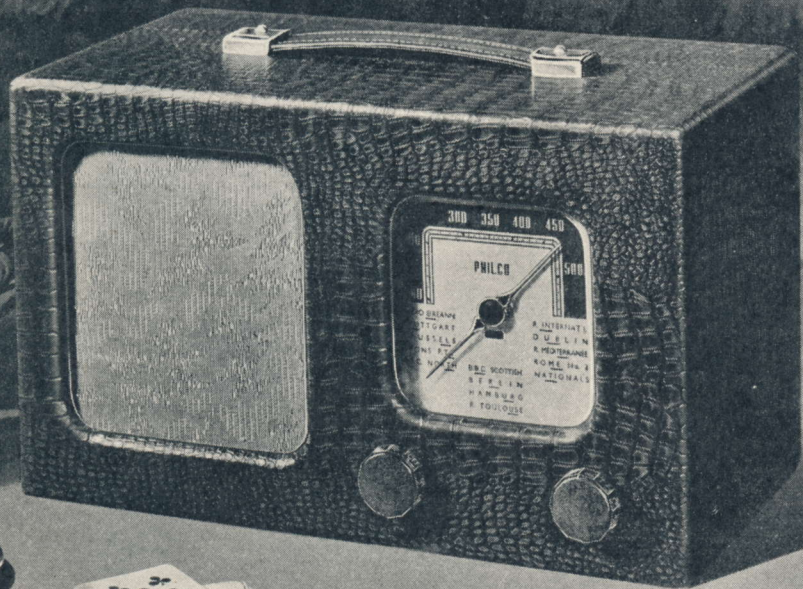

Here is the most convenient and compact mains transportable you can imagine. Plug it in on A.C. or D.C. mains—and play! Aerial and earth are built-in, it's completely self-contained yet its power and range will bring you entertainment from all Europe. Isn't that something you've wanted? The U.2 is a four-valve superhet and operates on the medium waveband between 200 and 540 metres: you're sure to appreciate the simplicity of this set, as well as its inexpensiveness. It weighs only 9½ lbs. Finished in rich crocodile fabric.