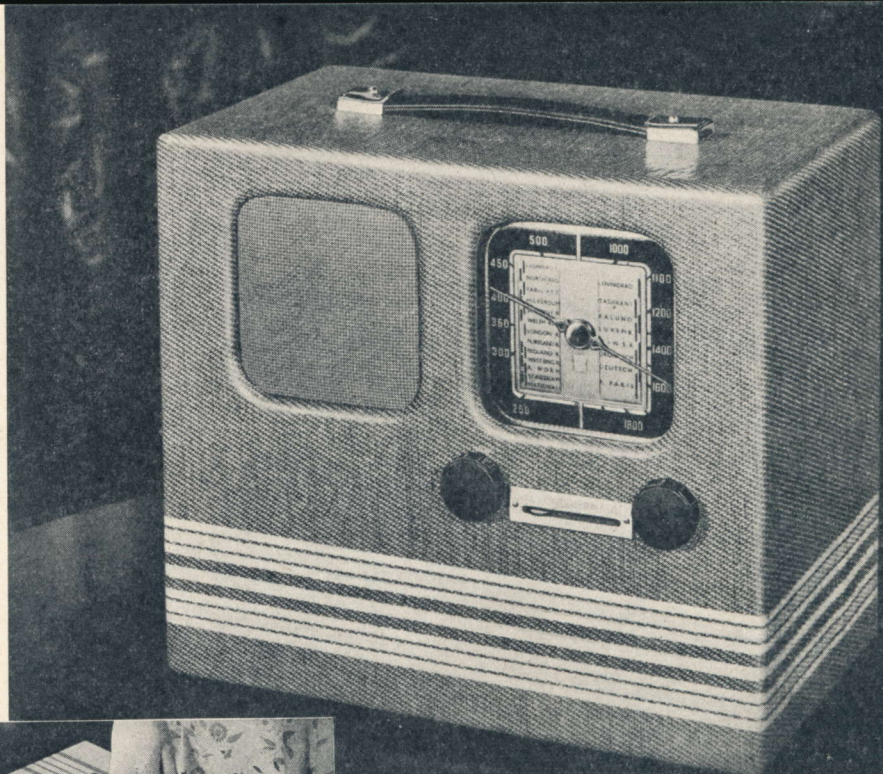

The smart "aero-luggage" fabric covering is weather-proof and washable.

★

PRICE
COMPLETE
ONLY

8
GNS.

Hire Purchase Terms available

PAGE SEVEN

MODEL B.P. 4 (Inset)

A simplified version of the above is available. It runs off a 60-volt all-dry battery and weighs only 12½ lbs. Complete 7½ Gns.