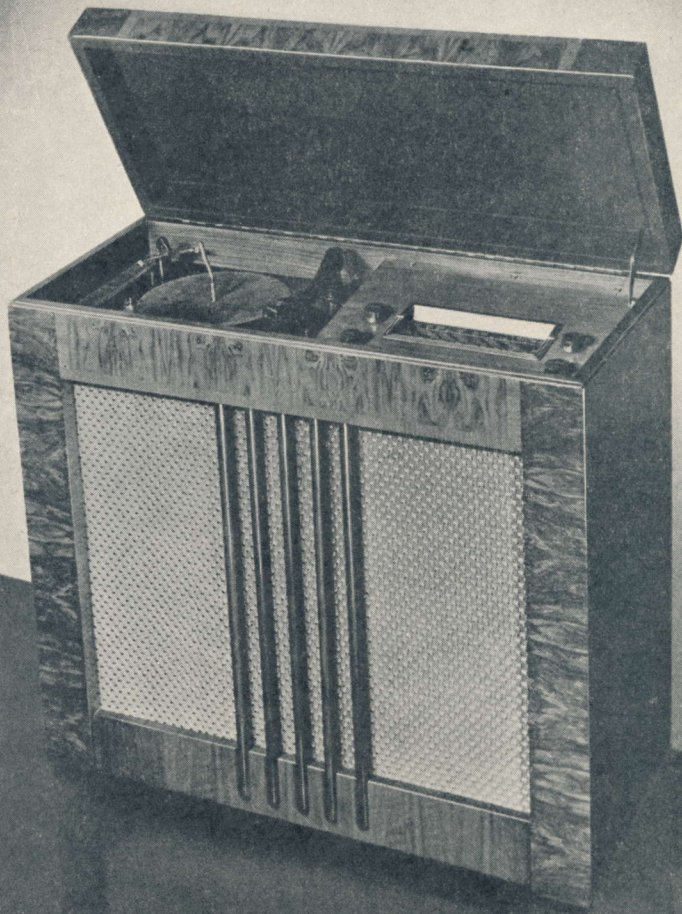

A.9

SUPER POWER CONSOLE

═══════════ ★ ════════════

Music lovers especially appreciate the added tonal qualities to be had from the large baffle area of a console radio. The A.9 chassis, described on page 3, is here fitted in a magnificent cabinet with a super power output stage which increases output and quality. To hear a full orchestra on this set is to hear perfectly combined and balanced music such as is seldom offered. This is ideally the set for the listener with an ultra-sensitive ear and a true appreciation of tone production. Great range and power is available on three wavelengths.

★

Hire Purchase Terms available

FOR A.C.
MAINS
13¹/₂
GNS.

PHILCO MODEL

A.9

AUTO-RADIOGRAM

The same terrific performance of the A.9 Console is available with the added advantage of record-reproduction in the A.9 A.R.G. An 8-record automatic changer is fitted, with a high quality pick-up and stop-start and repeat-reject mechanism. It is hard to conceive a more complete form of entertainment, nor a better equipped radiogram at the price. Special attention is drawn to the "Spinet" cabinet, which is carried out in matched walnut veneers, and is a superb example of British cabinet construction and craftsmanship.

A.9 Radiogram—non-automatic. 21 Gns.

Hire Purchase Terms available

PAGE ELEVEN

FOR A.C.
MAINS

30
GNS.

PHILCO CAR RADIO.— Besides alleviating the trials and boredom of motoring, Philco Car Radio keeps you ever in touch with the latest news. There are more Philco Car Radios in use than all other makes combined, and there are 6 models for all types and sizes of cars, from 12 guineas. The model illustrated is the C.2, a 6-valve set with press button and manual tuning.

PHILCO EXTENSION SPEAKERS keep you in touch throughout the house. Fit one in every room and enjoy the facilities of another radio for only 29/6 (the smaller speaker) or 72/- for the larger, which has a cut-out switch and 10-inch unit. Both models have moving-coil speakers.