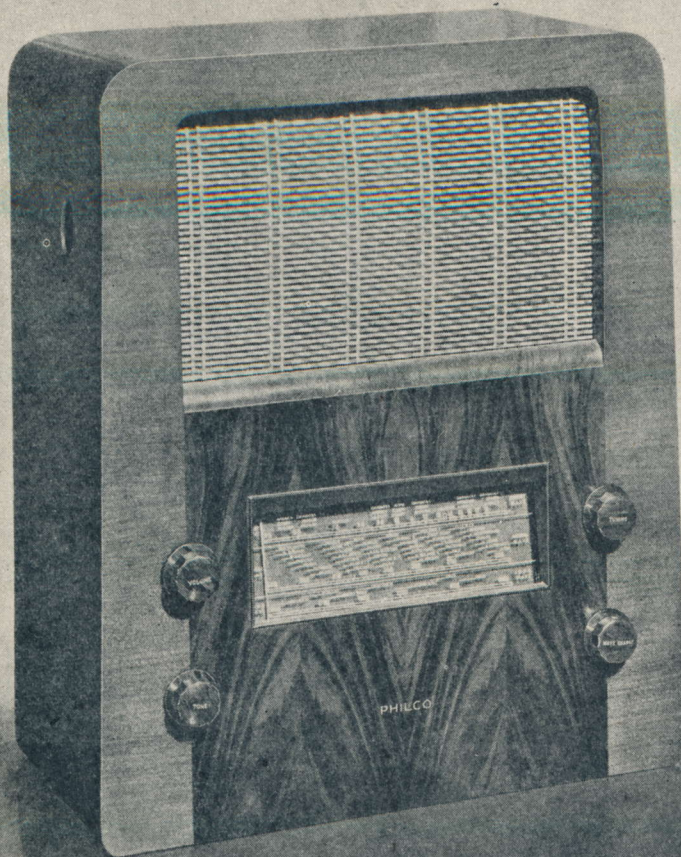

The smart "aero-luggage" fabric covering is weather-proof and washable.

★

PRICE
COMPLETE
ONLY

8
GNS.

Hire Purchase Terms available

PAGE SEVEN

MODEL B.P. 4 (Inset)

A simplified version of the above is available. It runs off a 60-volt all-dry battery and weighs only 12½ lbs. Complete 7½ Gns.