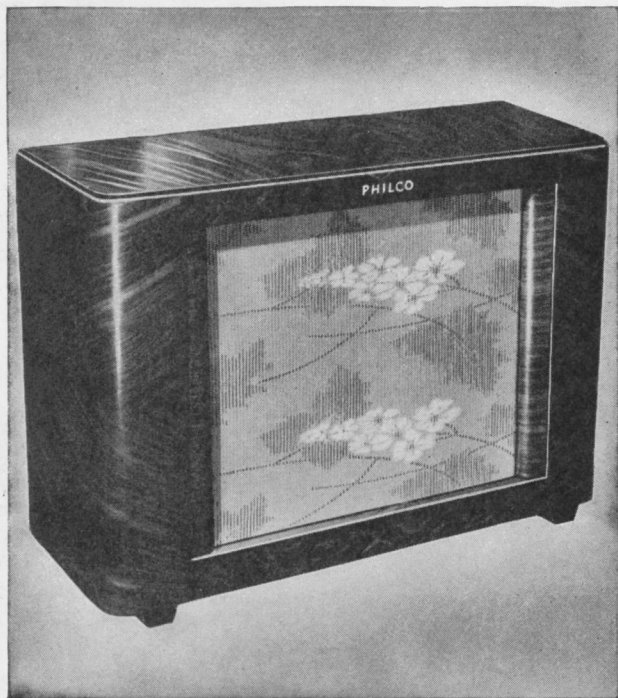

KEEP YOUR SEATS PLEASE!

FRYER BROS.
TEL. 49.
General Ironmongers
Cycle, Motor & Wireless
Agents
HIGH STREET BRECO

PHILCO

REMOTE CONTROL

Tune from your armchair!

MODEL D732, Baby Grand, complete **16** GNS.

Extra lengths of cable (12 feet long) available with plugs at both ends

At last you can have absolute and complete control over every operation in tuning a radio without moving from your armchair. On-off, ordinary manual tuning over *three* wavebands and *mechanical Automatic Tuning of eight of your favourite stations*—the world's in your lap!

Take the Remote Control Unit anywhere in the room you please. Put the set itself anywhere you please—you'll never have to touch it, so you can put it out of reach.

The set itself is a powerful seven-valve all-wave superhet and is fitted with a special Auditorium Speaker giving excellent tone. There is a choice of cabinets—Baby Grand or Concert Grand. They are both finished in highly figured walnut, and the Concert Grand has a well, with piano lid, fitted in the top for storing the Remote Control Unit.