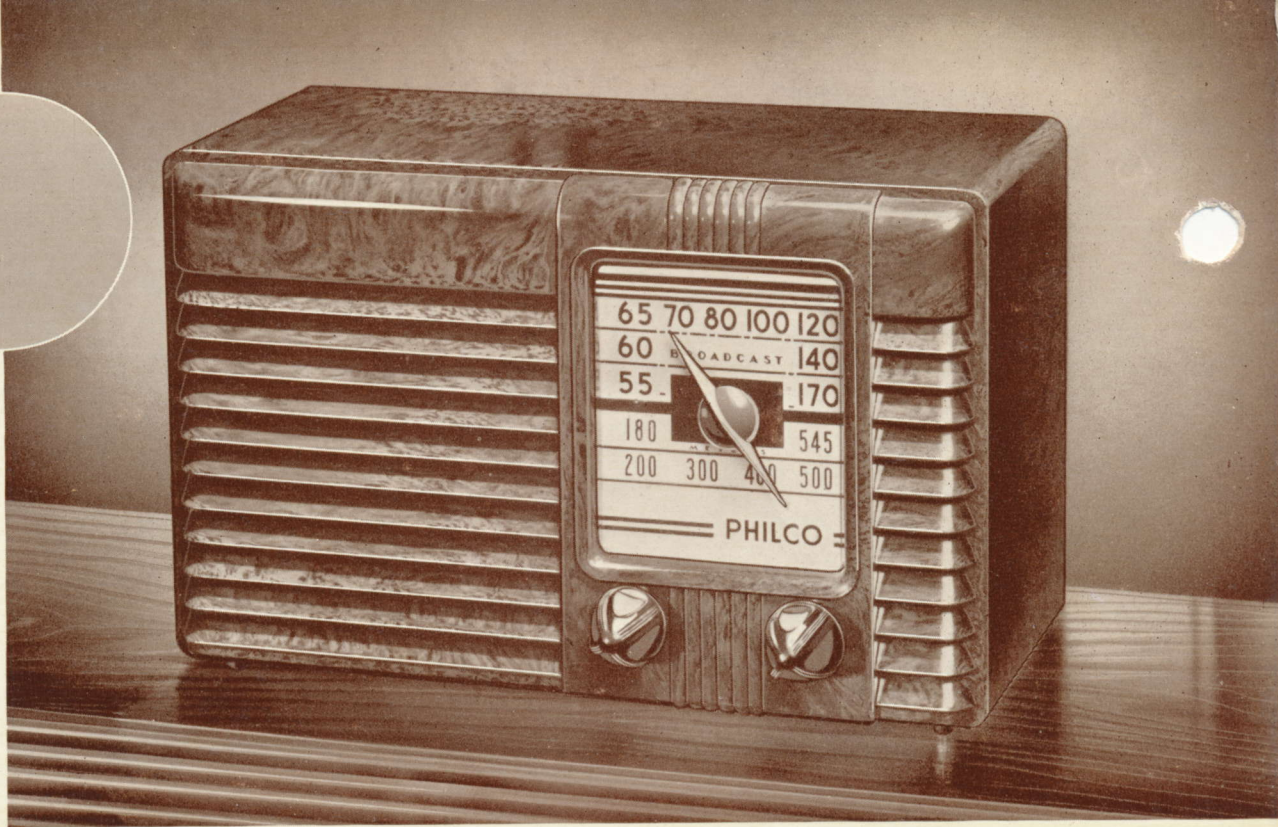

PHILCO 45T

Yardstick of Radio Value

Judged by the most rigid tests... those "in the know" acclaim this Personal Philco the acme of AC-DC radio design. Prove by comparison!

- ★ Five Philco Loktal Tubes;
- ★ Philco AC-DC Superheterodyne circuit;
- ★ Standard Wave Band; some Police calls;

- ★ Attached Aerial, no Ground required;
- ★ Improved Speaker;
- ★ Full-vision Dial in a Cabinet of rich Walnut Brown plastic;

Cabinet Dimensions: 5 $\frac{3}{8}$ " high; 8 $\frac{1}{2}$ " wide; 3 $\frac{3}{8}$ " deep.