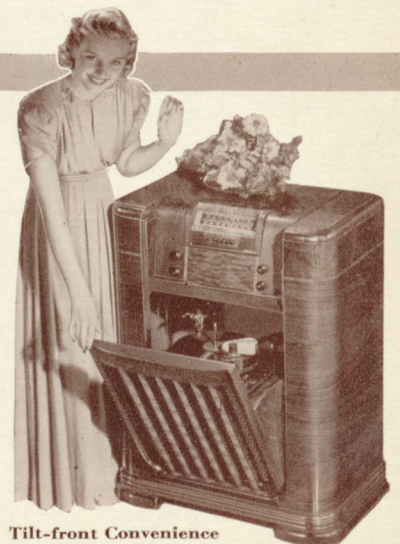

PHILCO

715P

Music on a
Beam of Light—
A Philco Exclusive!

The Philco Photo-Electric Reproducer and Tilt-front Cabinet are exclusive Philco features that have brought to the world a new conception of Radio-phonograph performance and convenience. Cabinet styling of dignity and grace with highly figured, grained butt and sliced Walnut, with Zebrano grain inlays.

- ★ Nine Philco High-efficiency Tubes;
- ★ Instantaneous Electric Push-button Tuning;
- ★ Tuning Bands cover Standard Broadcasts, Foreign and Domestic Short-wave and Police;
- ★ Built-in Antenna;
- ★ Philco Photo-Electric Reproducer—no needles to change, new fidelity of tone;
- ★ Special Phonograph circuit with Push-pull Pentode Output Circuit and added stage of amplification, giving finest record reproduction.
- ★ Automatic Volume Control and Bass Compensation;

Cabinet Dimensions: 39" high; 30½" wide; 18" deep.

Tilt-front Convenience
—exclusively PHILCO

PHILCO RADIO IS PRODUCED IN CANADA