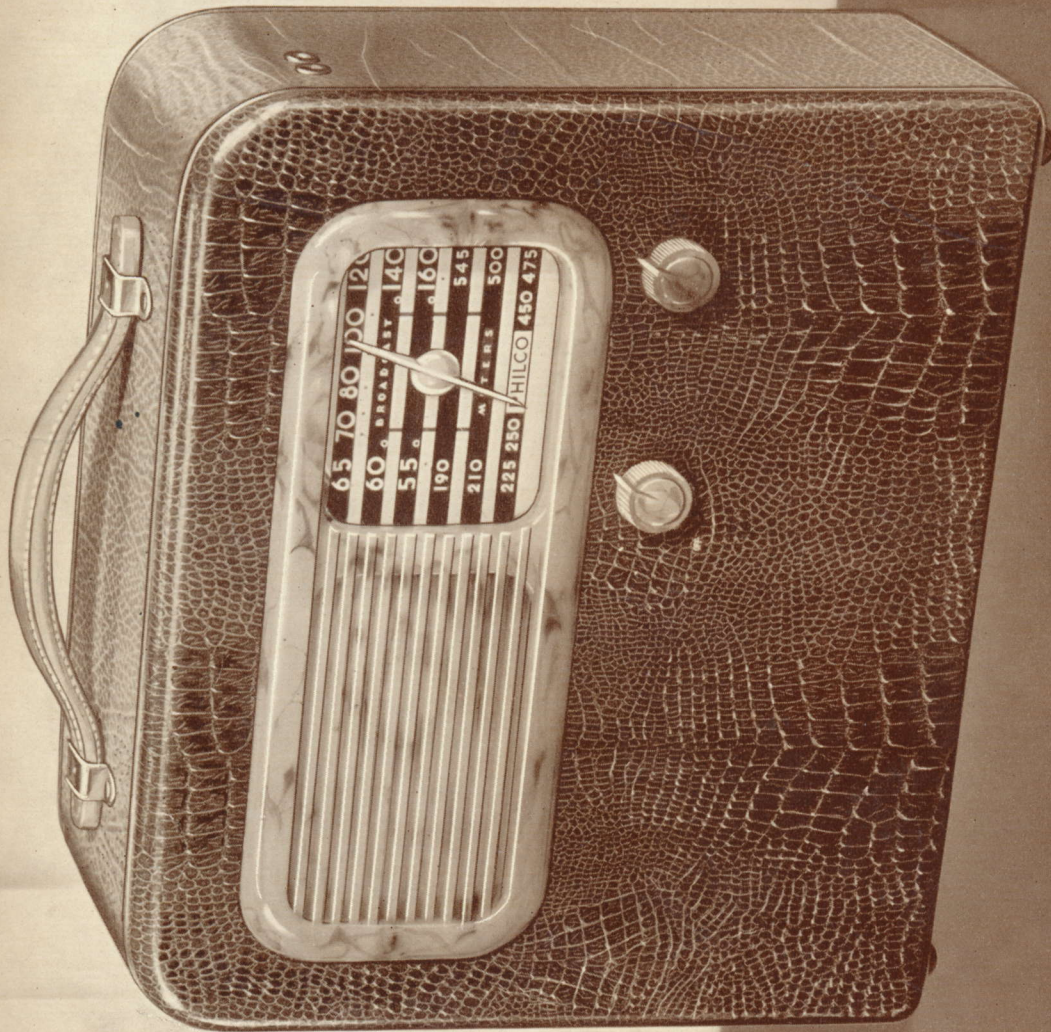

- ★ Improved high-output Magna-dynamic Philco Speaker;
- ★ Horizontal Inclined Dial, Easy-to-read;
- ★ For Antenna and Ground operation;
- ★ Single, oversize, extra long-life AB Battery Power Unit fits inside the Cabinet;

Cabinet Dimensions: 36 $\frac{3}{4}$ " high; 24 $\frac{3}{4}$ " wide; 10 $\frac{1}{2}$ " deep.

PHILCO RADIO IS PRODUCED IN CANADA

PHILCO
408T
DE LUXE

TRAVEL
"First Class"
With this Universal
PHILCO

—and when you are at home or staying in hotels this smart Luggage-type Portable may be plugged-in to give you thrilling electric set performance, for it works as well either on its own self-contained dry power supply or from AC- or DC house current. Plays anywhere. You'll be proud to travel with this smart luggage case of dark-brown Spanish alligator and two-tone tan Beaver grain Fabrikoid.