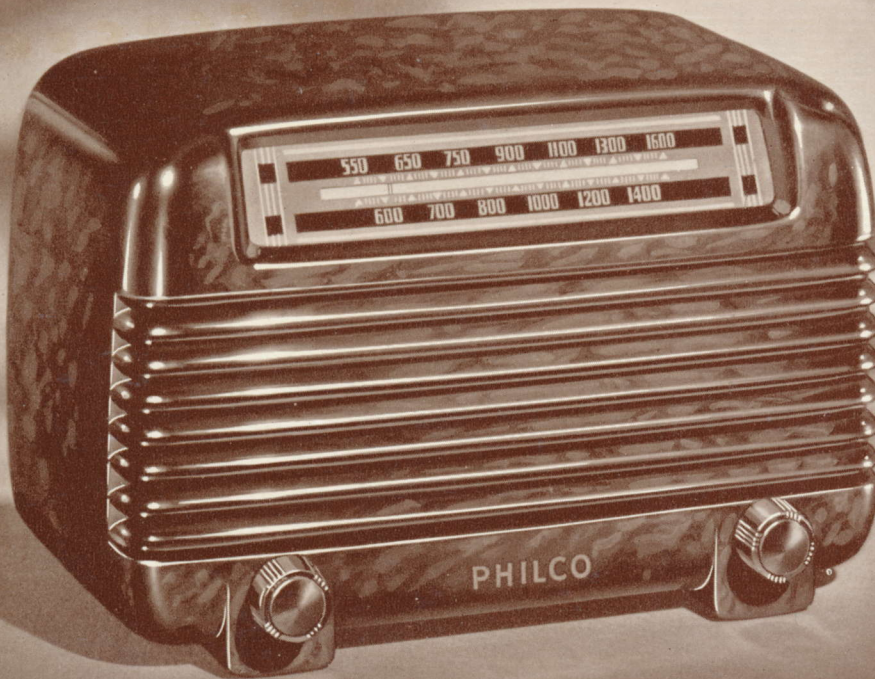

PHILCO
215T

**Most Beautiful
Plastic Battery
Model Ever!**

A brand new streamlined plastic that sets a new style in compact battery receiver design. Smart, graceful, original, it will instantly appeal to the buyer who lives "beyond the power lines".

- ★ Four low drain Philco High-efficiency Tubes;
- ★ New high Output 6-inch OVAL Speaker;
- ★ Covers Standard Band;
- ★ Automatic Volume Control;
- ★ Large Easy-to-read, Inclined-to-the-eye, Horizontal dial;

Cabinet Dimensions: 7¼" high; 11⅜" wide; 6" deep.