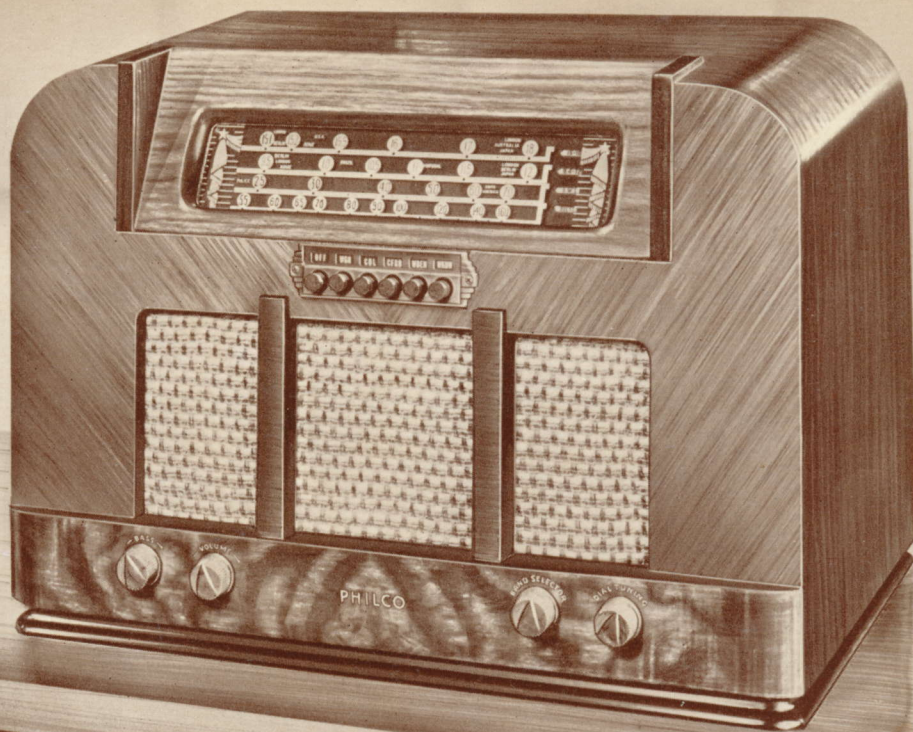

PHILCO

51T

Thrilling Tone
and
Power

Concert Grand performance made possible by powerful Audio System in a beautifully made Cabinet of Walnut veneers and contrasting inlays.

- ★ Seven all working Philco High-efficiency Tubes;
- ★ Instantaneous Electric Push-button Tuning;
- ★ Tuned R.F. Stage for greatest sensitivity and selectivity;
- ★ Automatic Bass Compensation and Automatic Volume Control;

- ★ Four Tuning Ranges covering Expanded 49 Metre; 31 Metre; 25 Metre; 19 Metre and 16 Metre Short-wave Bands; Police and Standard broadcasts.
- ★ Phase Inverted Push-pull Audio System;
- ★ For Antenna and Ground operation;
- ★ Record Player Jack;

Cabinet Dimensions: 14" high; 20" wide; 11" deep.