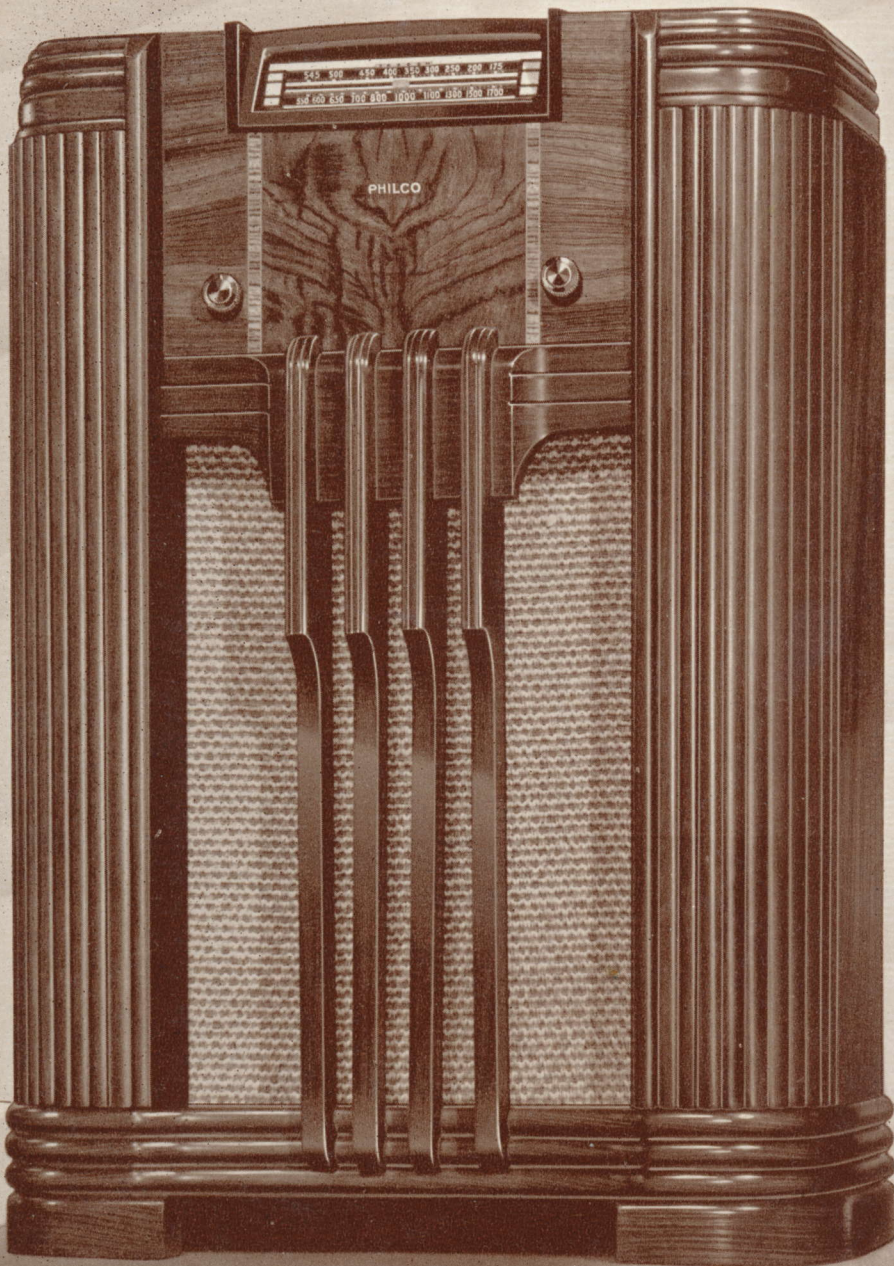

PHILCO

212F

**Glorious Tone
with
Real Battery
Economy!**

Marvellous purity of tone, clear and lifelike in *full volume* thanks to Philco "Push-pull" Audio System and High-efficiency, low drain Philco Tubes. Extra long battery life—yes, many more hours of new Radio enjoyment than any previous 5-tube battery Radio has ever given under the same conditions. Cabinet has smart modern lines featuring butt Walnut woods and inlays with gracefully fluted pilasters.

- ★ Five current-saving Philco Tubes, designed for low drain;
- ★ For Standard Band operation;
- ★ Push-pull Pentode Audio System with Automatic Volume Control;
- ★ Automatic "On-Off" flag, uses no current;

- ★ Improved high-output Magna-dynamic Philco Speaker;
- ★ Horizontal Inclined Dial, Easy-to-read;
- ★ For Antenna and Ground operation;
- ★ Single, oversize, extra long-life AB Battery Power Unit fits inside the Cabinet;

Cabinet Dimensions: 36 $\frac{3}{4}$ " high; 24 $\frac{3}{4}$ " wide; 10 $\frac{1}{2}$ " deep.

PHILCO RADIO IS PRODUCED IN CANADA