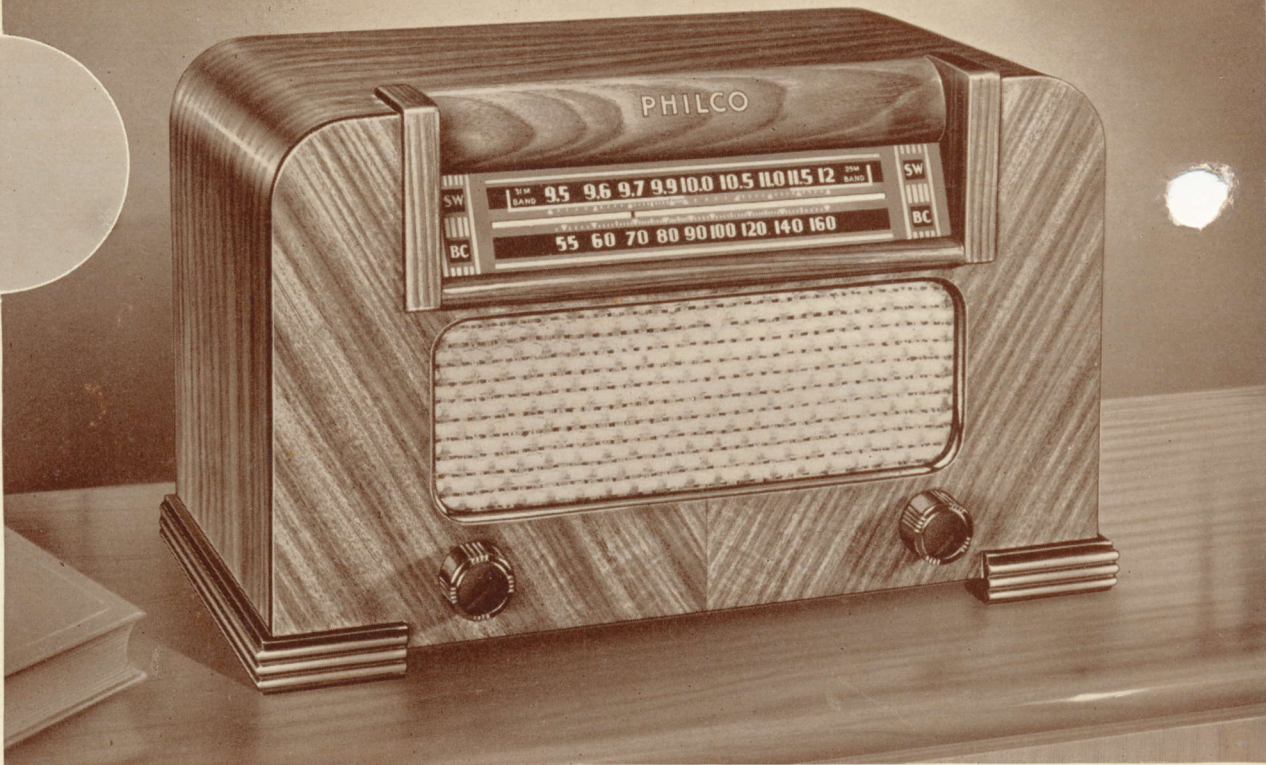

PHILCO

48T

Short-Wave Value Leader!

Standard band or short-wave—it's all the same to this amazingly efficient, smartly styled "Baby Grand" with its attractive Cabinet of Walnut veneers and contrasting inlays.

- ★ Five all working Philco High-efficiency Tubes;
- ★ Large, Horizontal, Inclined-to-the-eye Dial in colour;
- ★ Two Bands covering Standard Broadcast and the popular 25 and 31 Metre Short-wave Bands;
- ★ Six-inch OVAL Speaker for tone;
- ★ Automatic Volume Control and Pentode Audio System;
- ★ For Antenna and Ground operation;
- ★ For AC operation only;
- ★ Record Player Jack;

Cabinet Dimensions: 8 1/4" high; 13 1/4" wide; 7 1/8" deep.