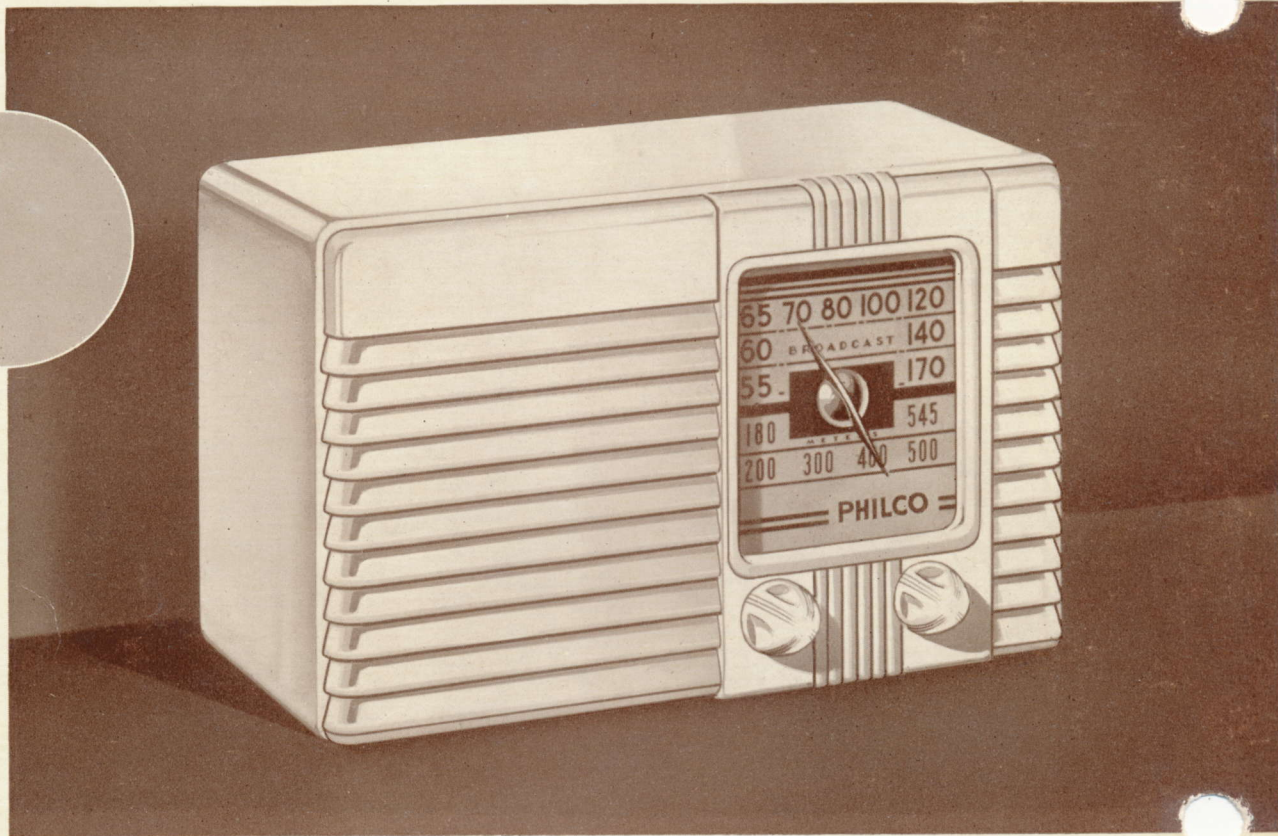

PHILCO 45TI

Ivory Classic!

Mere males will approve its outstanding performance while feminine Canada votes overwhelmingly for its exquisite beauty.