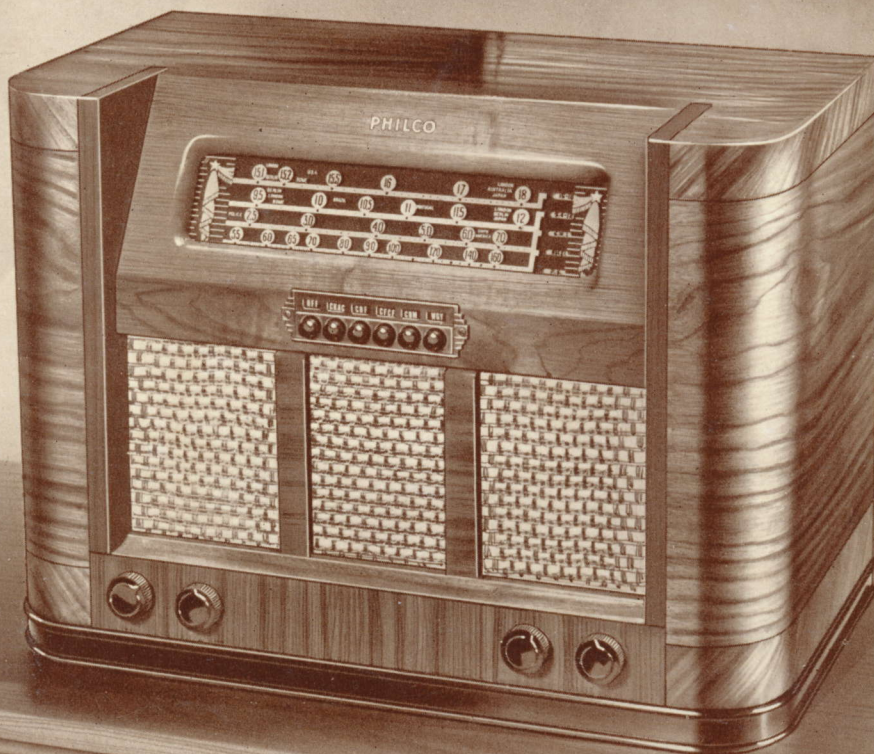

Richly
Impressive Size
and Lines

Modern as to-morrow's news are the rich and graceful lines of this smart new Cabinet of handsome sliced Walnut with contrasted Walnut Marquetries.

- ★ Six all working Philco High-efficiency Tubes;
- ★ Instantaneous Electric Push-button Tuning;
- ★ Tuned R.F. Stage for greatest sensitivity and selectivity;
- ★ Pentode Audio System and Automatic Volume Control;

- ★ Four Tuning Ranges covering Expanded 49 Metre; 31 Metre; 25 Metre and 16 Metre Short-wave Bands, Police and Standard broadcasts.
- ★ For Antenna and Ground operation;
- ★ Electro-dynamic, Balanced Field Speaker;
- ★ Record Player Jack;

Cabinet Dimensions: 14" high; 20" wide; 11" deep.