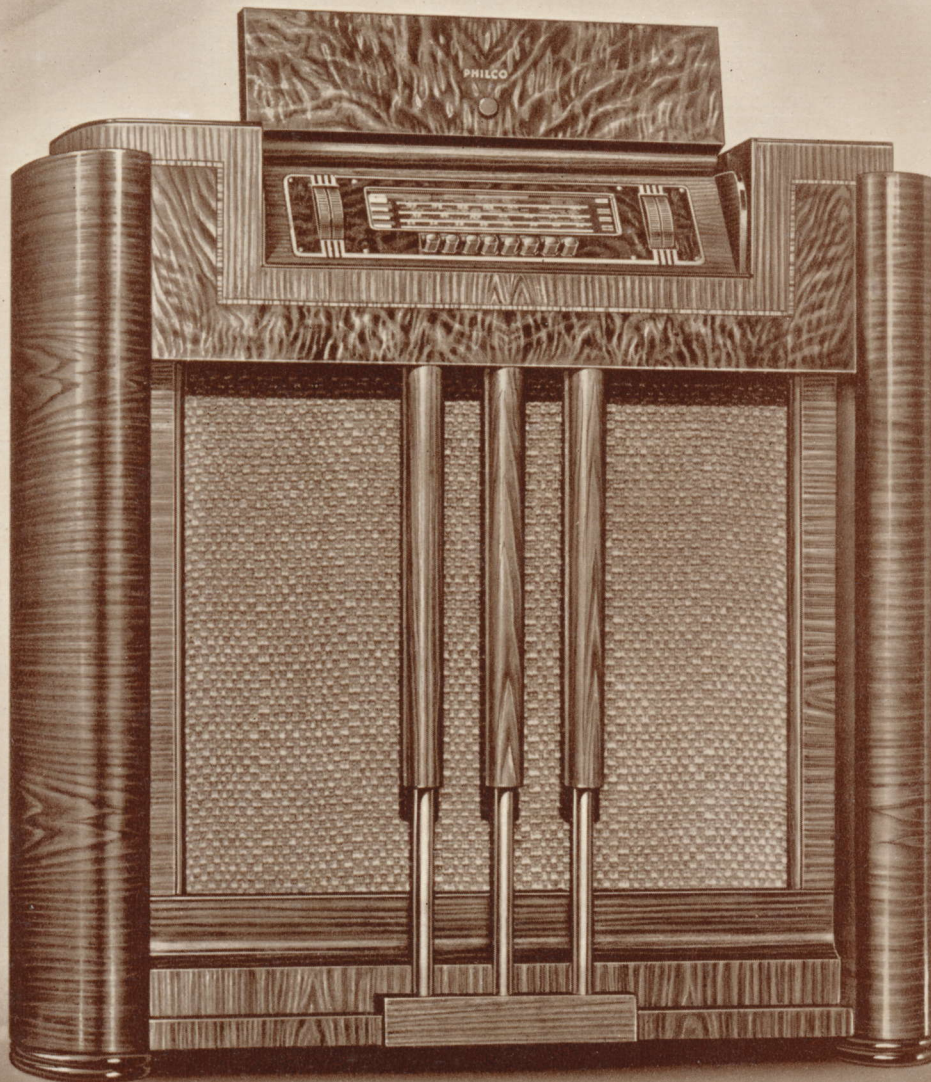

PHILCO

44x

DE LUXE

A
Quality
Sensation!

Truly a great Radio housed in a console of exquisite beauty and charm . . . for the customer who demands the last word in "looks" and performance.

Cabinet of beautifully figured Walnut hand-rubbed to a rich piano finish.

- ★ Eleven *all working* Philco High - efficiency Tubes;
- ★ Instantaneous Electric Push-button Tuning;
- ★ Four Tuning Bands covering Standard, Domestic and Foreign Short-Wave Broadcasts;
- ★ Two I.F. Stages for sensitivity and selectivity;
- ★ Built-in Loop Antenna;
- ★ Phase Inverted, Push-pull Audio System with Automatic Bass Compensation;
- ★ Fourteen - inch Cathedral Balanced Field Electro-dynamic Speaker;
- ★ Horizontal, Easy-to-read, Inclined-to-the-eye, Edge-lighted Dial;
- ★ Record player Jack;

Cabinet Dimensions: 36" high; 35 $\frac{5}{8}$ " wide; 16" deep.

PHILCO RADIO IS PRODUCED IN CANADA