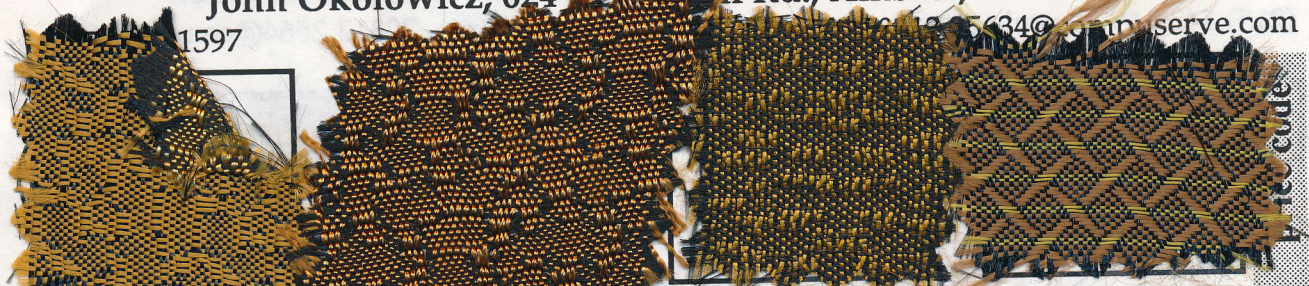

# GRILLE CLOTH SAMPLE SHEET

John Okolowicz, 624 Center Hill Rd., Ambler, PA 19002

610-261-5634@grillerserve.com

#1 Philco 70; 90  
19; 71; 89; 91  
Whiskey

#2 Philco 70; 90  
19; 71; 89; 91  
Copper

#21 Philco 70; 90  
weathered look

#5 Philco 60B;  
89B; 93B; 610B

price code

#10 Philco 80 (Jr.)  
Echophone  
Colonial

#26 Philco 80 (Jr.)  
weathered look  
polyester

#12 Philco 84; 20;  
Radiola 26; AK spkr.  
Copper

#13 Philco 84; 20;  
Radiola 26; AK spkr.  
Whiskey

#14 Philco ribbed  
cotton

#3 Philco V

#27 Philco  
Large Diamonds  
cotton

#9 RCA 100A Spkr.

price code

#4 Emerson

#11 Emerson variation

#6 Large Diamonds  
Whiskey