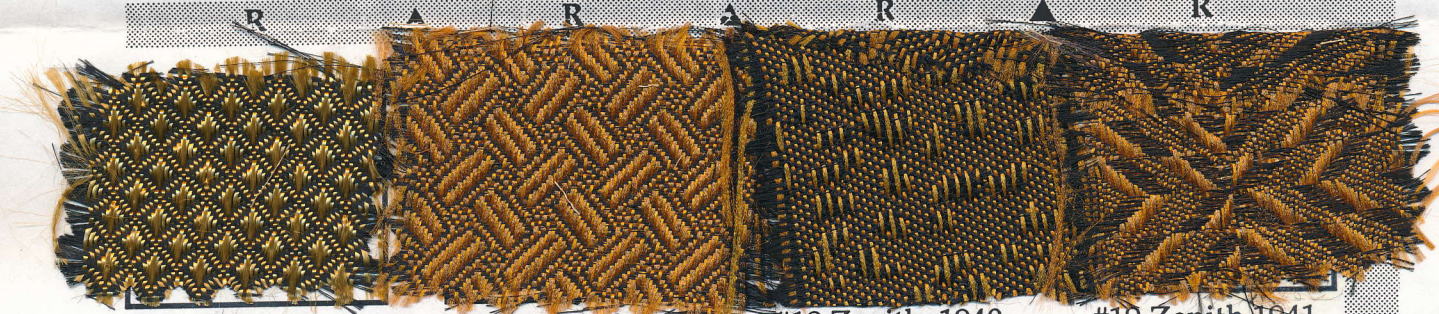

#8 Small diamonds
Westinghouse; GE;

#17 Stromberg

#18 Zenith 1940
8-S-463 etc.

#19 Zenith 1941
8-S-563 etc.