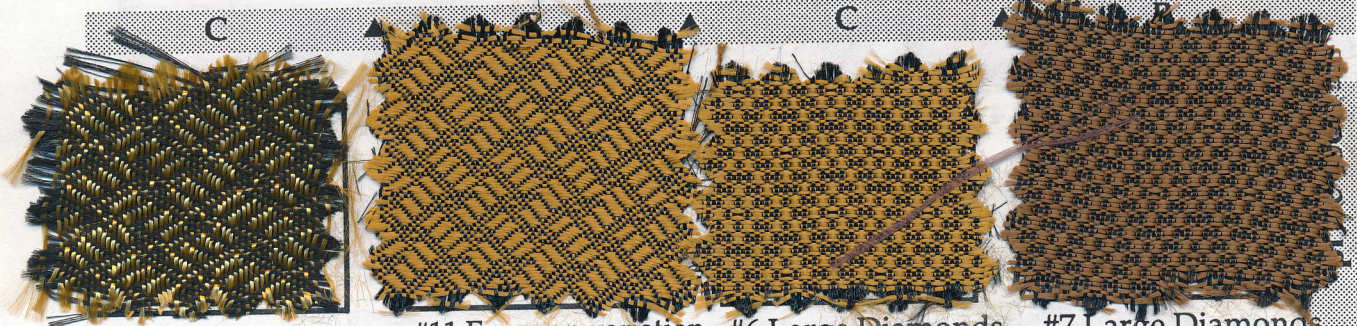

#5 Philco 60B;  
89B; 93B; 610B

price code

#10 Philco 80 (Jr.)  
Echophone  
Colonial

#26 Philco 80 (Jr.)  
weathered look  
polyester

#12 Philco 84; 20;  
Radiola 26; AK spkr.  
Copper

#13 Philco 84; 20;  
Radiola 26; AK spkr.  
Whiskey

#14 Philco ribbed  
cotton

#3 Philco V

#27 Philco  
Large Diamonds  
cotton

#9 RCA 100A Spkr.

price code

#4 Emerson

#11 Emerson variation

#6 Large Diamonds  
Whiskey