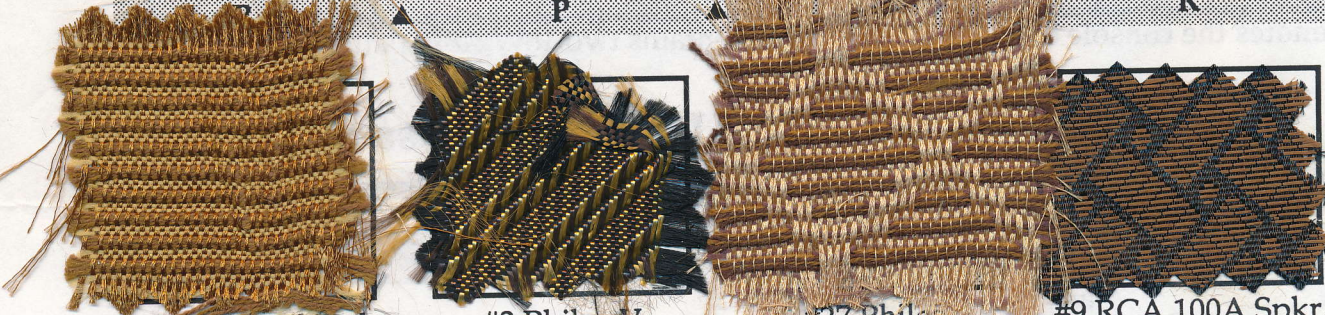

#5 Philco 60B;  
89B; 93B; 610B

price code

#10 Philco 80 (Jr.)  
Echophone  
Colonial

#26 Philco 80 (Jr.)  
weathered look  
polyester

#12 Philco 84; 20;  
Radiola 26; AK spkr.  
Copper

#13 Philco 84; 20;  
Radiola 26; AK spkr.  
Whiskey

#14 Philco ribbed  
cotton

#3 Philco V

#27 Philco  
Large Diamonds  
cotton

#9 RCA 100A Spkr.

price code

#4 Emerson

#11 Emerson variation

#6 Large Diamonds  
Whiskey