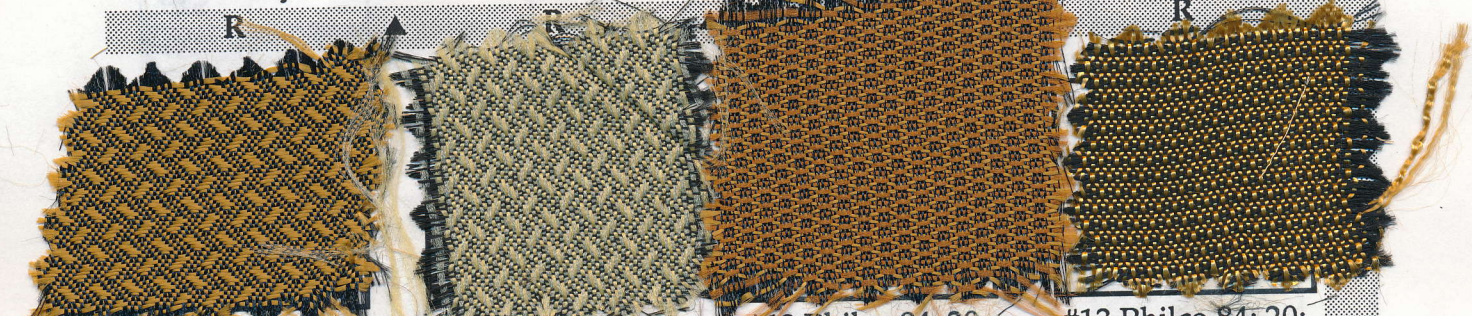

# GRILLE CLOTH SAMPLE SHEET

John Okolowicz, 624 Center Hill Rd., Ambler, PA 19002

610-261-5634@grillerserve.com

#1 Philco 70; 90  
19; 71; 89; 91  
Whiskey

#2 Philco 70; 90  
19; 71; 89; 91  
Copper

#21 Philco 70; 90  
weathered look

#5 Philco 60B;  
89B; 93B; 610B

price code

#10 Philco 80 (Jr.)  
Echophone  
Colonial

#26 Philco 80 (Jr.)  
weathered look  
polyester

#12 Philco 84; 20;  
Radiola 26; AK spkr.  
Copper

#13 Philco 84; 20;  
Radiola 26; AK spkr.  
Whiskey

#14 Philco ribbed  
cotton

#3 Philco V

#27 Philco  
Large Diamonds  
cotton

#9 RCA 100A Spkr.

price code

#4 Emerson

#11 Emerson variation

#6 Large Diamonds  
Whiskey