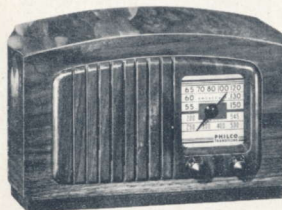

**PT-25** Five-tube AC-DC Superheterodyne. High output Speaker. Attached Aerial. Plastic Case. Standard Broadcasts.

**PT-26** Same, with Built-In Loop Aerial.

**PT-27** Has all the quality features, tone and performance of the PT-25 in a gleaming ivory-finished plastic cabinet.

**PT-28** Same, with Built-In Loop Aerial.

**PT-4** The incomparable beauty of a gleaming ivory plastic cabinet and the super-performance of a Philco quality-built radio are yours in this brand-new Philco Transitone. It has all the exclusive features, superb tone and performance of the new PT-2.