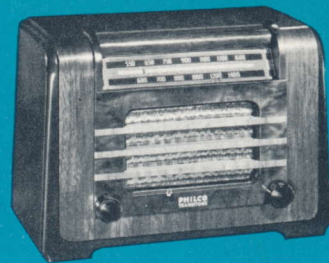

# PHILCO TRANSITONE

COMPACT RADIOS OF QUALITY

ONLY  
\$ **995**  
UP

## NEW PHILCO TRANSITONE QUALITY COMPACTS FOR 1941

Amazing new 6-inch Oval Speaker, plus Beam Power Output, bring you the clearest tone, greatest undistorted volume ever heard in a compact radio. Costly R.F. Stage in some models gives *extreme* sensitivity.

**PT-2** Brand-new, full 6-inch Oval Speaker for superb tone. Entirely new, 5-tube AC-DC Superheterodyne circuit with Beam Power tube. Built-In Loop Aerial. Illuminated Horizontal Dial 3-Color for greater tuning convenience. Smart plastic cabinet. Gets all Standard Broadcasts.