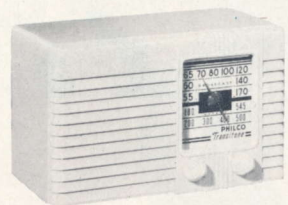

PT-27 Has all the quality features, tone and performance of the PT-25 in a gleaming ivory-finished plastic cabinet.

PT-28 Same, with Built-In Loop Aerial.