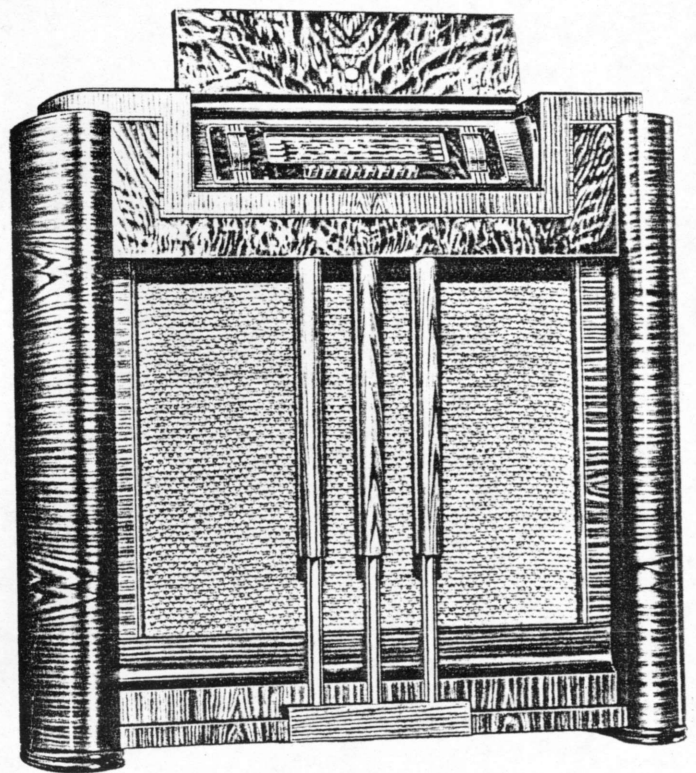

Here Are Four Magnificent PHILCO CONSOLES

**By Every Comparison, More
for Your Radio Dollars Than
Any At or Near Their Price!**

PHILCO 53x

6 Tubes • 5 Bands

A thrilling new version of the fastest selling Console Radio on the Continent! Six *all-working* Philco High-efficiency Tubes; five Wave Bands, including three Short-wave Spread Bands; Electrical Push-button Tuning; Tone Control; Built-in Aerial with connection for outside Aerial; handsome Cabinet of blended Walnut.

ion when you
Philco High-
ver Standard
wave; easy-to-
ng; Standard
et of Walnut.

ment at Every Price!

N! LUXURY STYLING!

PHILCO 53x

6 Tubes • 5 Bands

A thrilling new version of the fastest selling Console Radio on the Continent! Six *all-working* Philco High-efficiency Tubes; five Wave Bands, including three Short-wave Spread Bands; Electrical Push-button Tuning; Tone Control; Built-in Aerial with connection for outside Aerial; handsome Cabinet of blended Walnut.

PHILCO 44x Deluxe

11 Tubes • 4 Bands

The finest toned, most beautifully styled Philco ever produced! Eleven *all-working* Philco High-efficiency Tubes, including XXL Converter Tubes; four Wave Bands with Overseas Spread Band; Empire Circuit; Electrical Push-button Tuning; Tone Control; Milled-edge Disc Controls; Built-in Domestic and Overseas Aerial System. (A special Philco Aerial is available for outside Aerial operation.) Cabinet of rich Walnut.