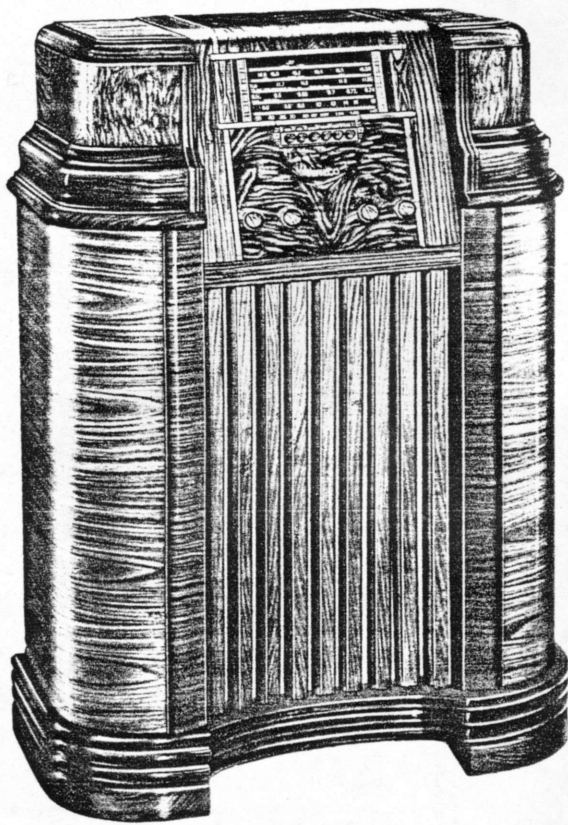

Here Are Four Magnificent PHILCO CONSOLES

**By Every Comparison, More
for Your Radio Dollars Than
Any At or Near Their Price!**

PHILCO 53x

6 Tubes • 5 Bands

A thrilling new version of the fastest selling Console Radio on the Continent! Six *all-working* Philco High-efficiency Tubes; five Wave Bands, including three Short-wave Spread Bands; Electrical Push-button Tuning; Tone Control; Built-in Aerial with connection for outside Aerial; handsome Cabinet of blended Walnut.

ion when you
Philco High-
ver Standard
wave; easy-to-
ng; Standard
et of Walnut.

ment at Every Price!

N! LUXURY STYLING!

PHILCO 53x

6 Tubes • 5 Bands

A thrilling new version of the fastest selling Console Radio on the Continent! Six *all-working* Philco High-efficiency Tubes; five Wave Bands, including three Short-wave Spread Bands; Electrical Push-button Tuning; Tone Control; Built-in Aerial with connection for outside Aerial; handsome Cabinet of blended Walnut.