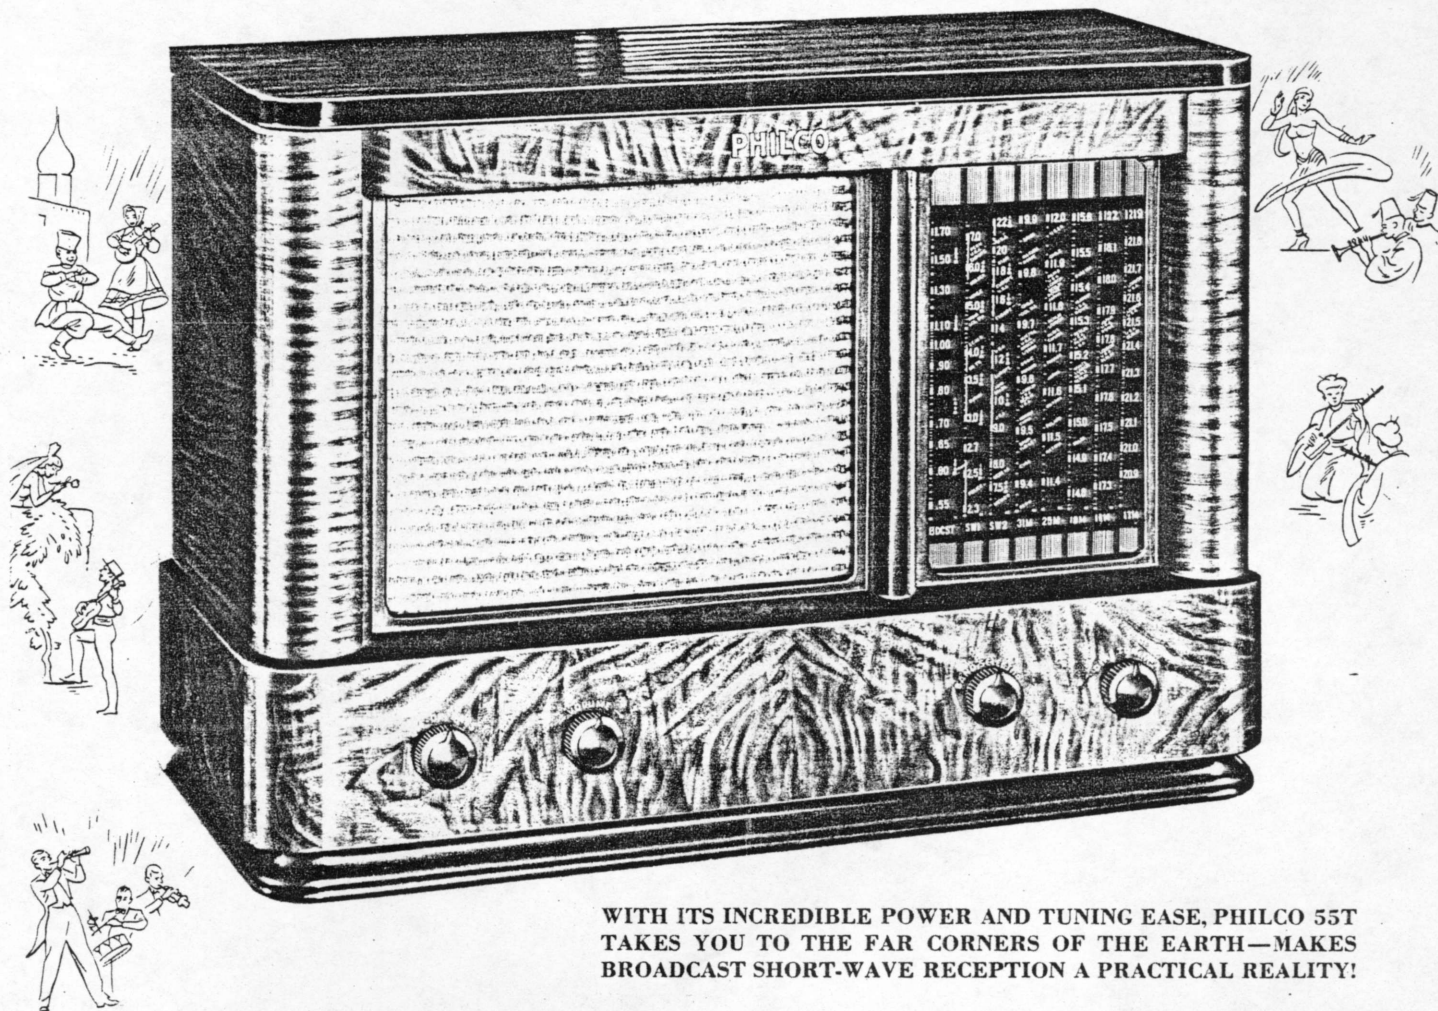

WITH ITS INCREDIBLE POWER AND TUNING EASE, PHILCO 55T TAKES YOU TO THE FAR CORNERS OF THE EARTH—MAKES BROADCAST SHORT-WAVE RECEPTION A PRACTICAL REALITY!

Philco's Greatest Masterpiece In Table Radio Design!