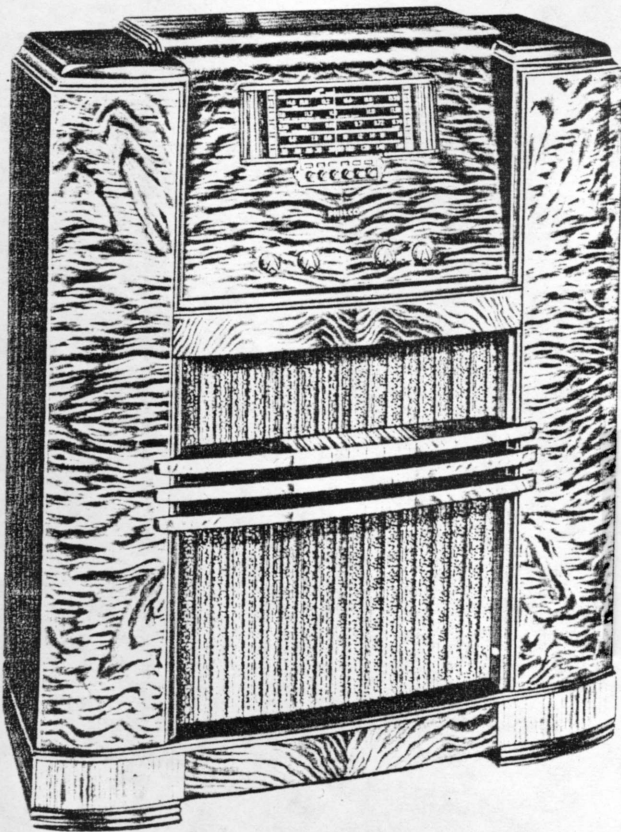

PHILCO Gives More

THRILLING SHORT-WAVE

PHILCO 54x

8 Tubes • 5 Bands

Note the new, refreshing lines of this beautiful Philco. Eight *all-working* Philco High-efficiency Tubes; five Wave Bands with three Spread Bands cover all Standard Broadcasts, Domestic and Foreign Short-wave; Electrical Push-button Tuning; Tone Control; Oversize Electrodynamic Speaker; Built-in Philco Aerial System with connection for outside Aerial; Cabinet of specially selected butt Walnut and contrasting Zebrano inlays.