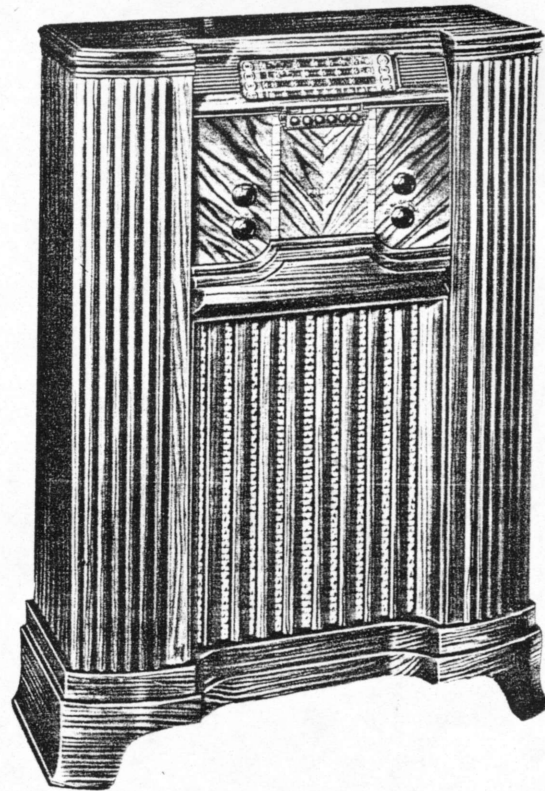

Ask us for a demonstration of this miracle radio!

PHILCO Gives More

THRILLING SHORT-WAVE

PHILCO 54x

8 Tubes • 5 Bands

Note the new, refreshing lines of this beautiful Philco. Eight *all-working* Philco High-efficiency Tubes; five Wave Bands with three Spread Bands cover all Standard Broadcasts, Domestic and Foreign Short-wave; Electrical Push-button Tuning; Tone Control; Oversize Electrodynamic Speaker; Built-in Philco Aerial System with connection for outside Aerial; Cabinet of specially selected butt Walnut and contrasting Zebrano inlays.