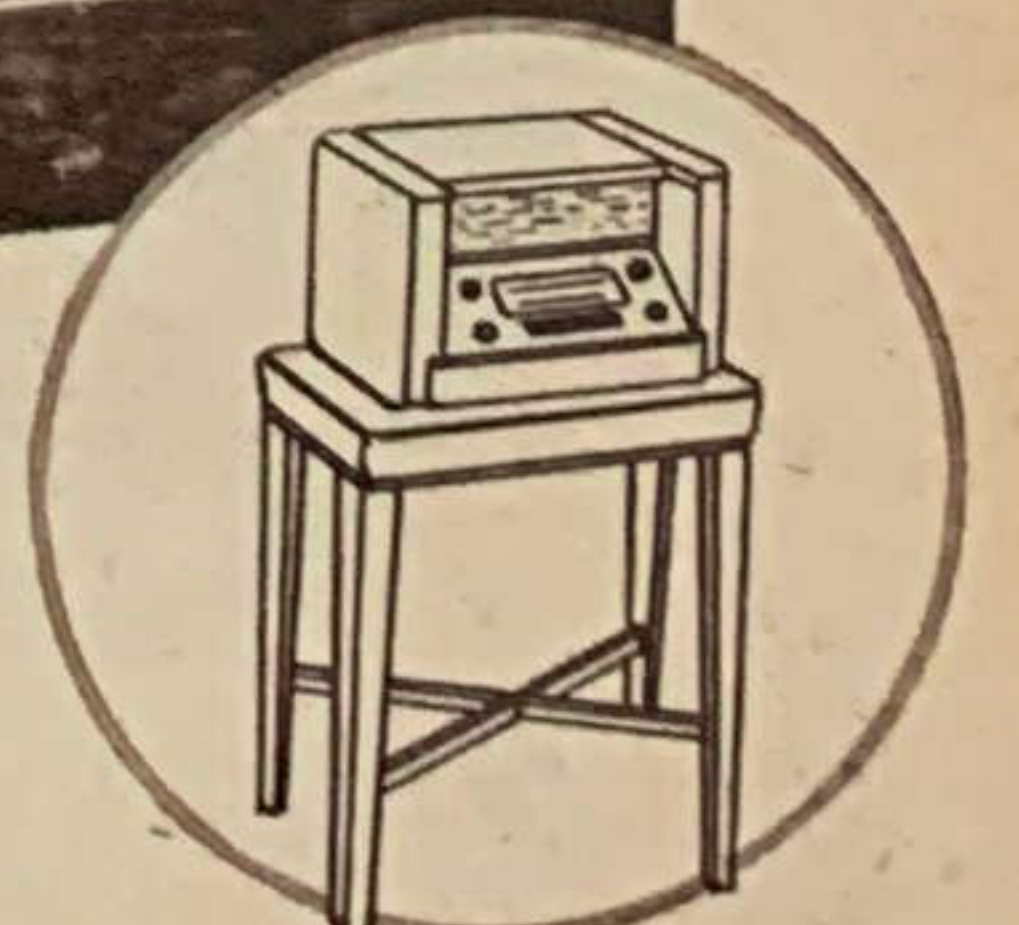

**Any of the Smashing Philco Week Offers on these 8 Pages
YOURS ON OUR EASY PAYMENT TERMS**