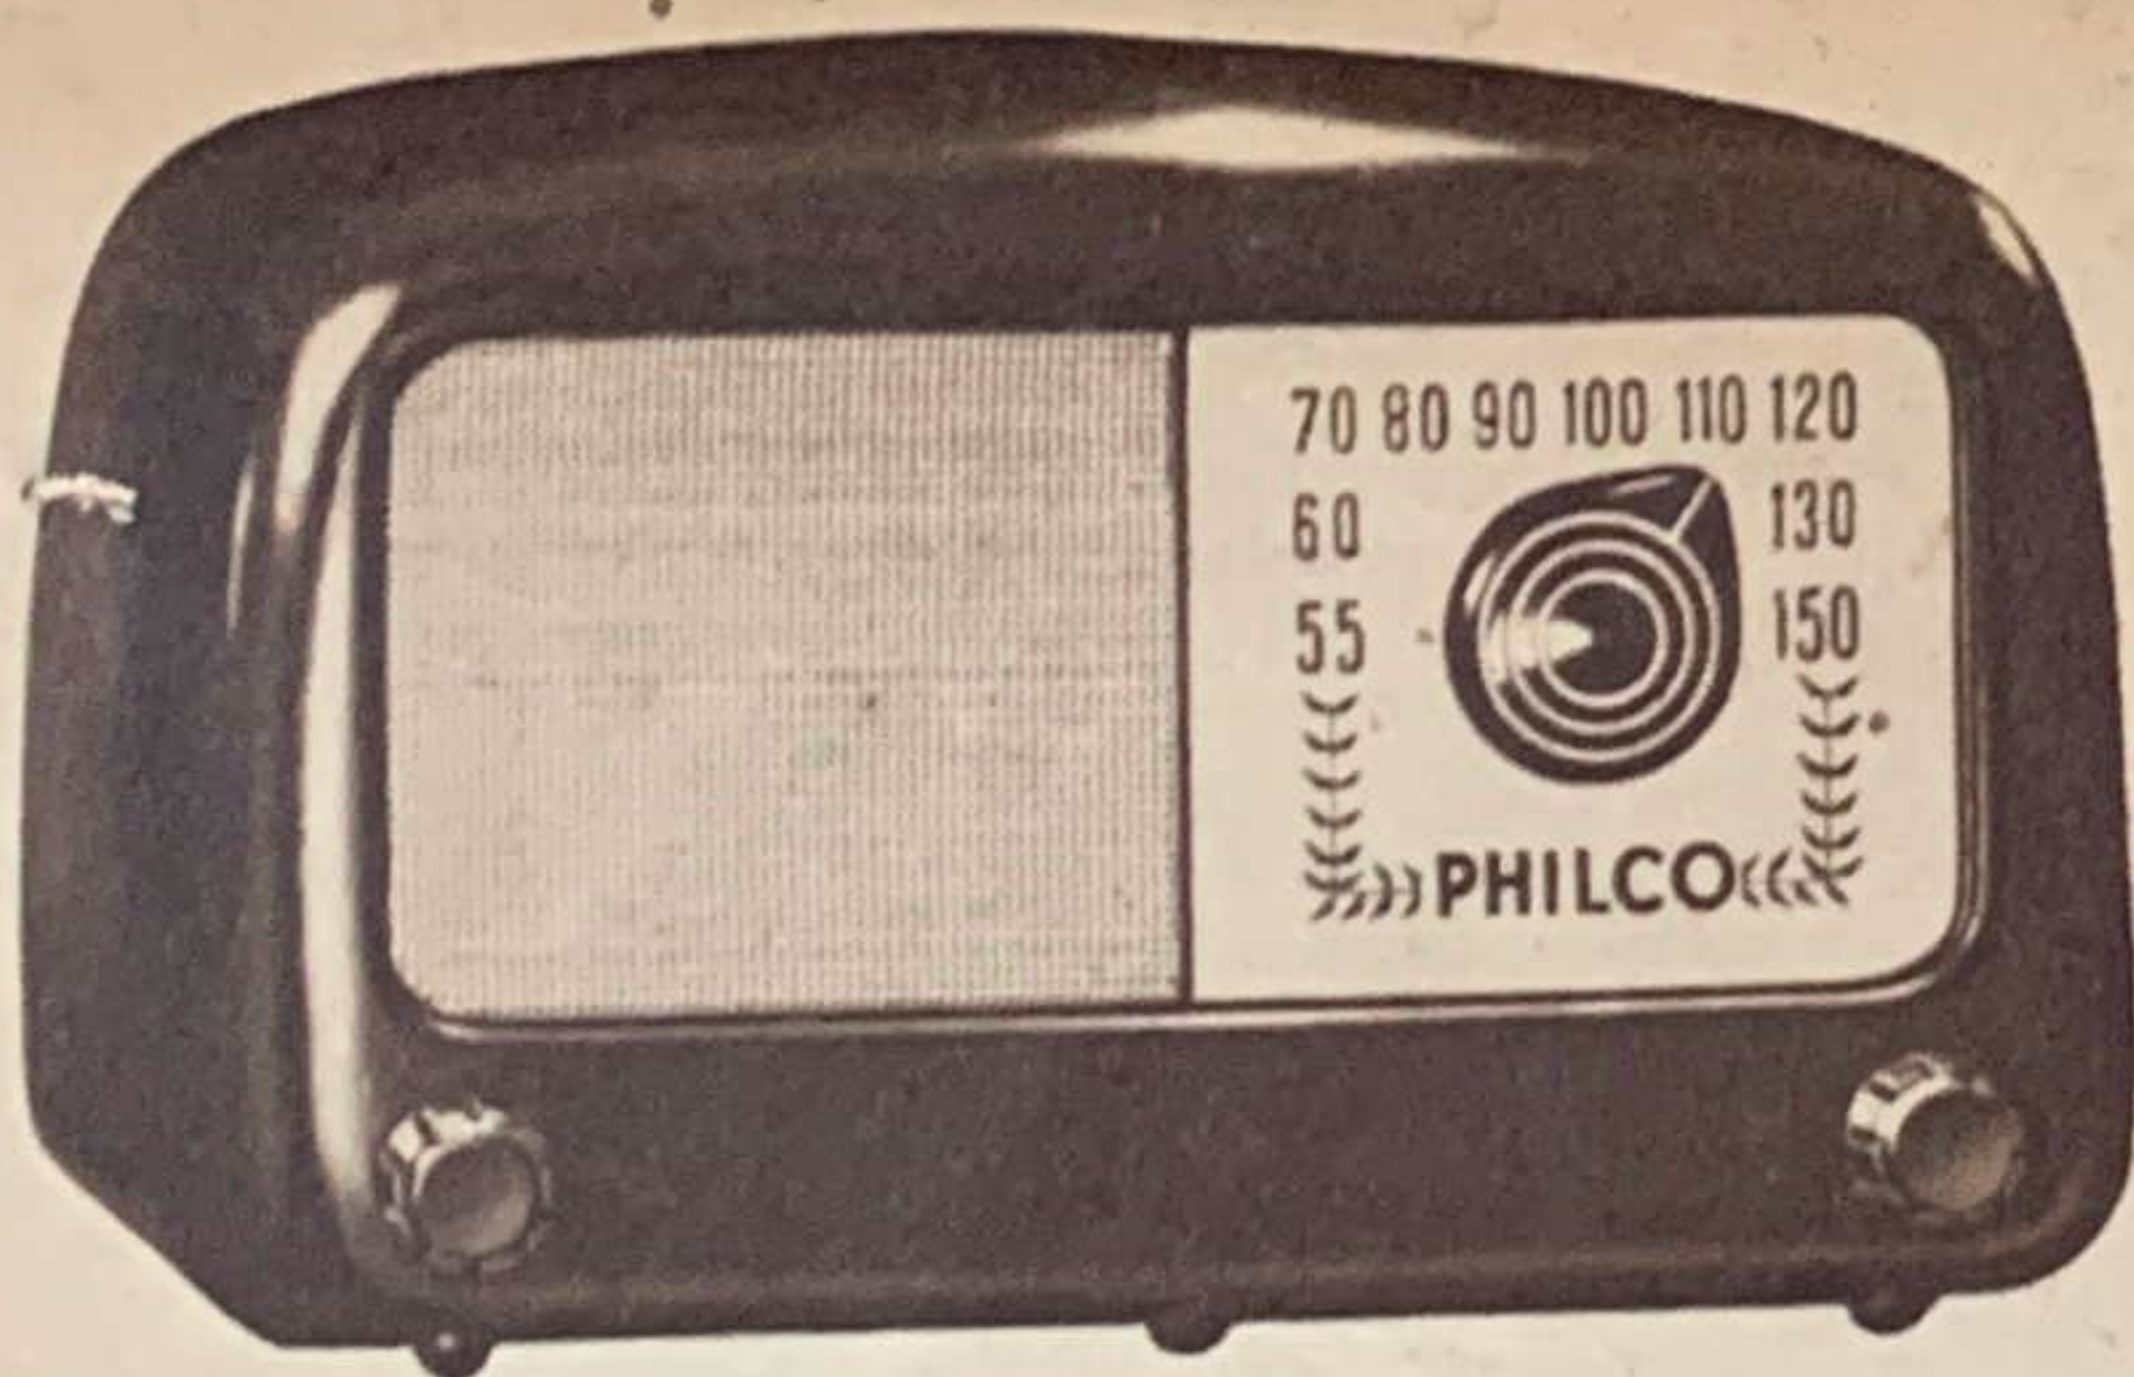

Only  
**\$19.95**

Bing Crosby Picture Included  
During Philco Week!

*Amazing Value!*

PHILCO 200. The greatest value on the radio market in a fine-performing compact radio at an amazing low price. Has a highly sensitive AC-DC circuit, powerful permanent magnet speaker, built-in aerial and other quality features for outstanding performance, range and tone. Approved by Underwriter's Laboratories, safe from fire and shock. Housed in rich walnut-colored plastic cabinet with striking contrasting dial. Autographed Bing Crosby picture included during Philco Week.