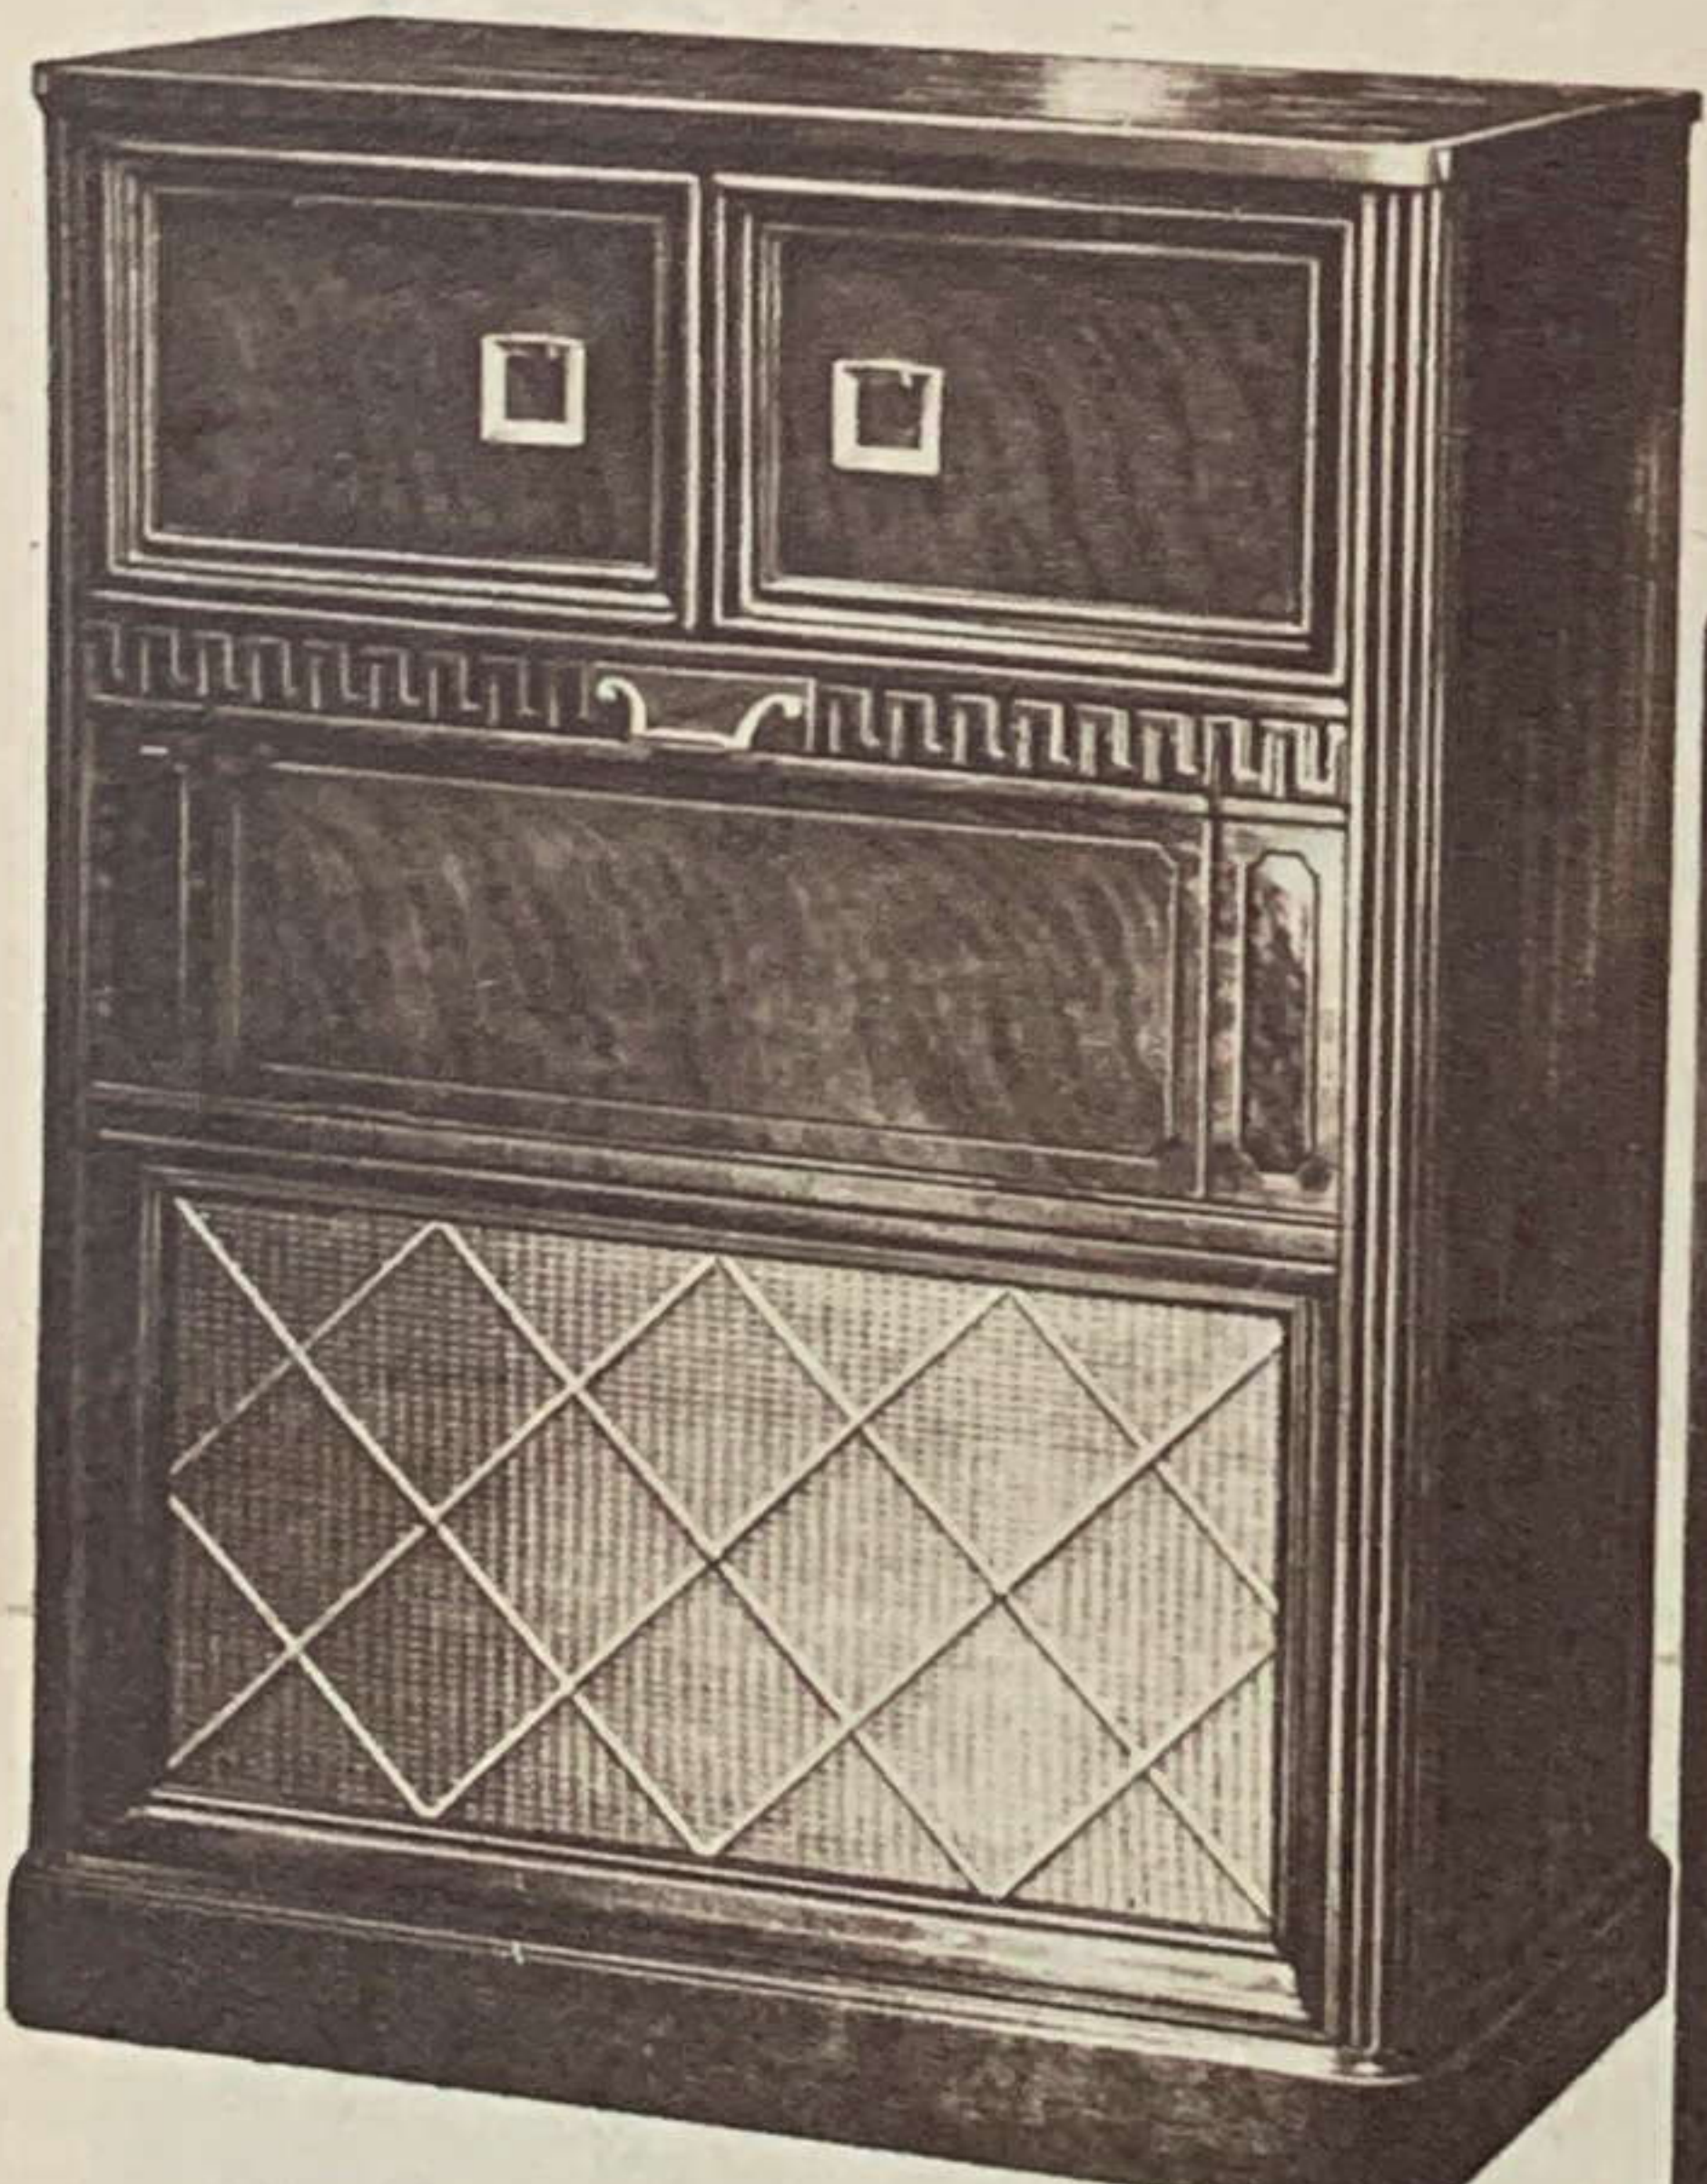

De Luxe Design and Features

PHILCO 1266. Brand new console design in a "decorator" cabinet of exquisite Mahogany. FM, AM and short-wave, with Concert Grand Dynamic Speaker and newest, de luxe Philco features. Automatic Record Changer. Great undistorted tonal output on radio and records. **$329⁵⁰**

**$12.50 SESSIONS ELECTRIC CLOCK
INCLUDED NO CHARGE**