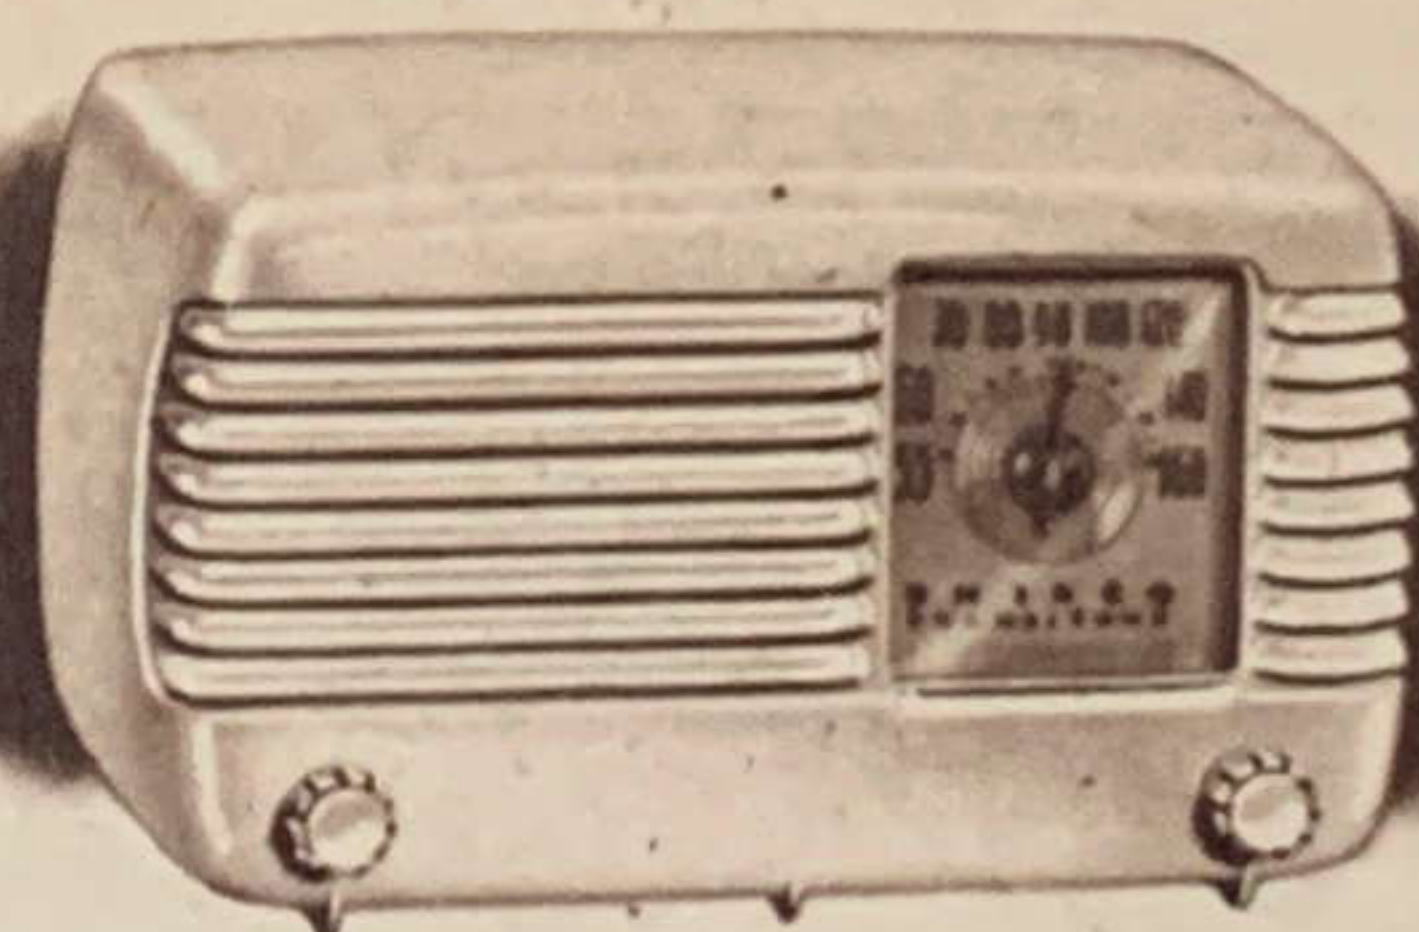

In Ivory . . . A Gleaming Gem

PHILCO 200-1. All the quality and performance features of the Philco 200 in a cabinet of gleaming Ivory plastic. AC-DC radio; Permanent Magnet Speaker. Crosby picture is included.

$22.95