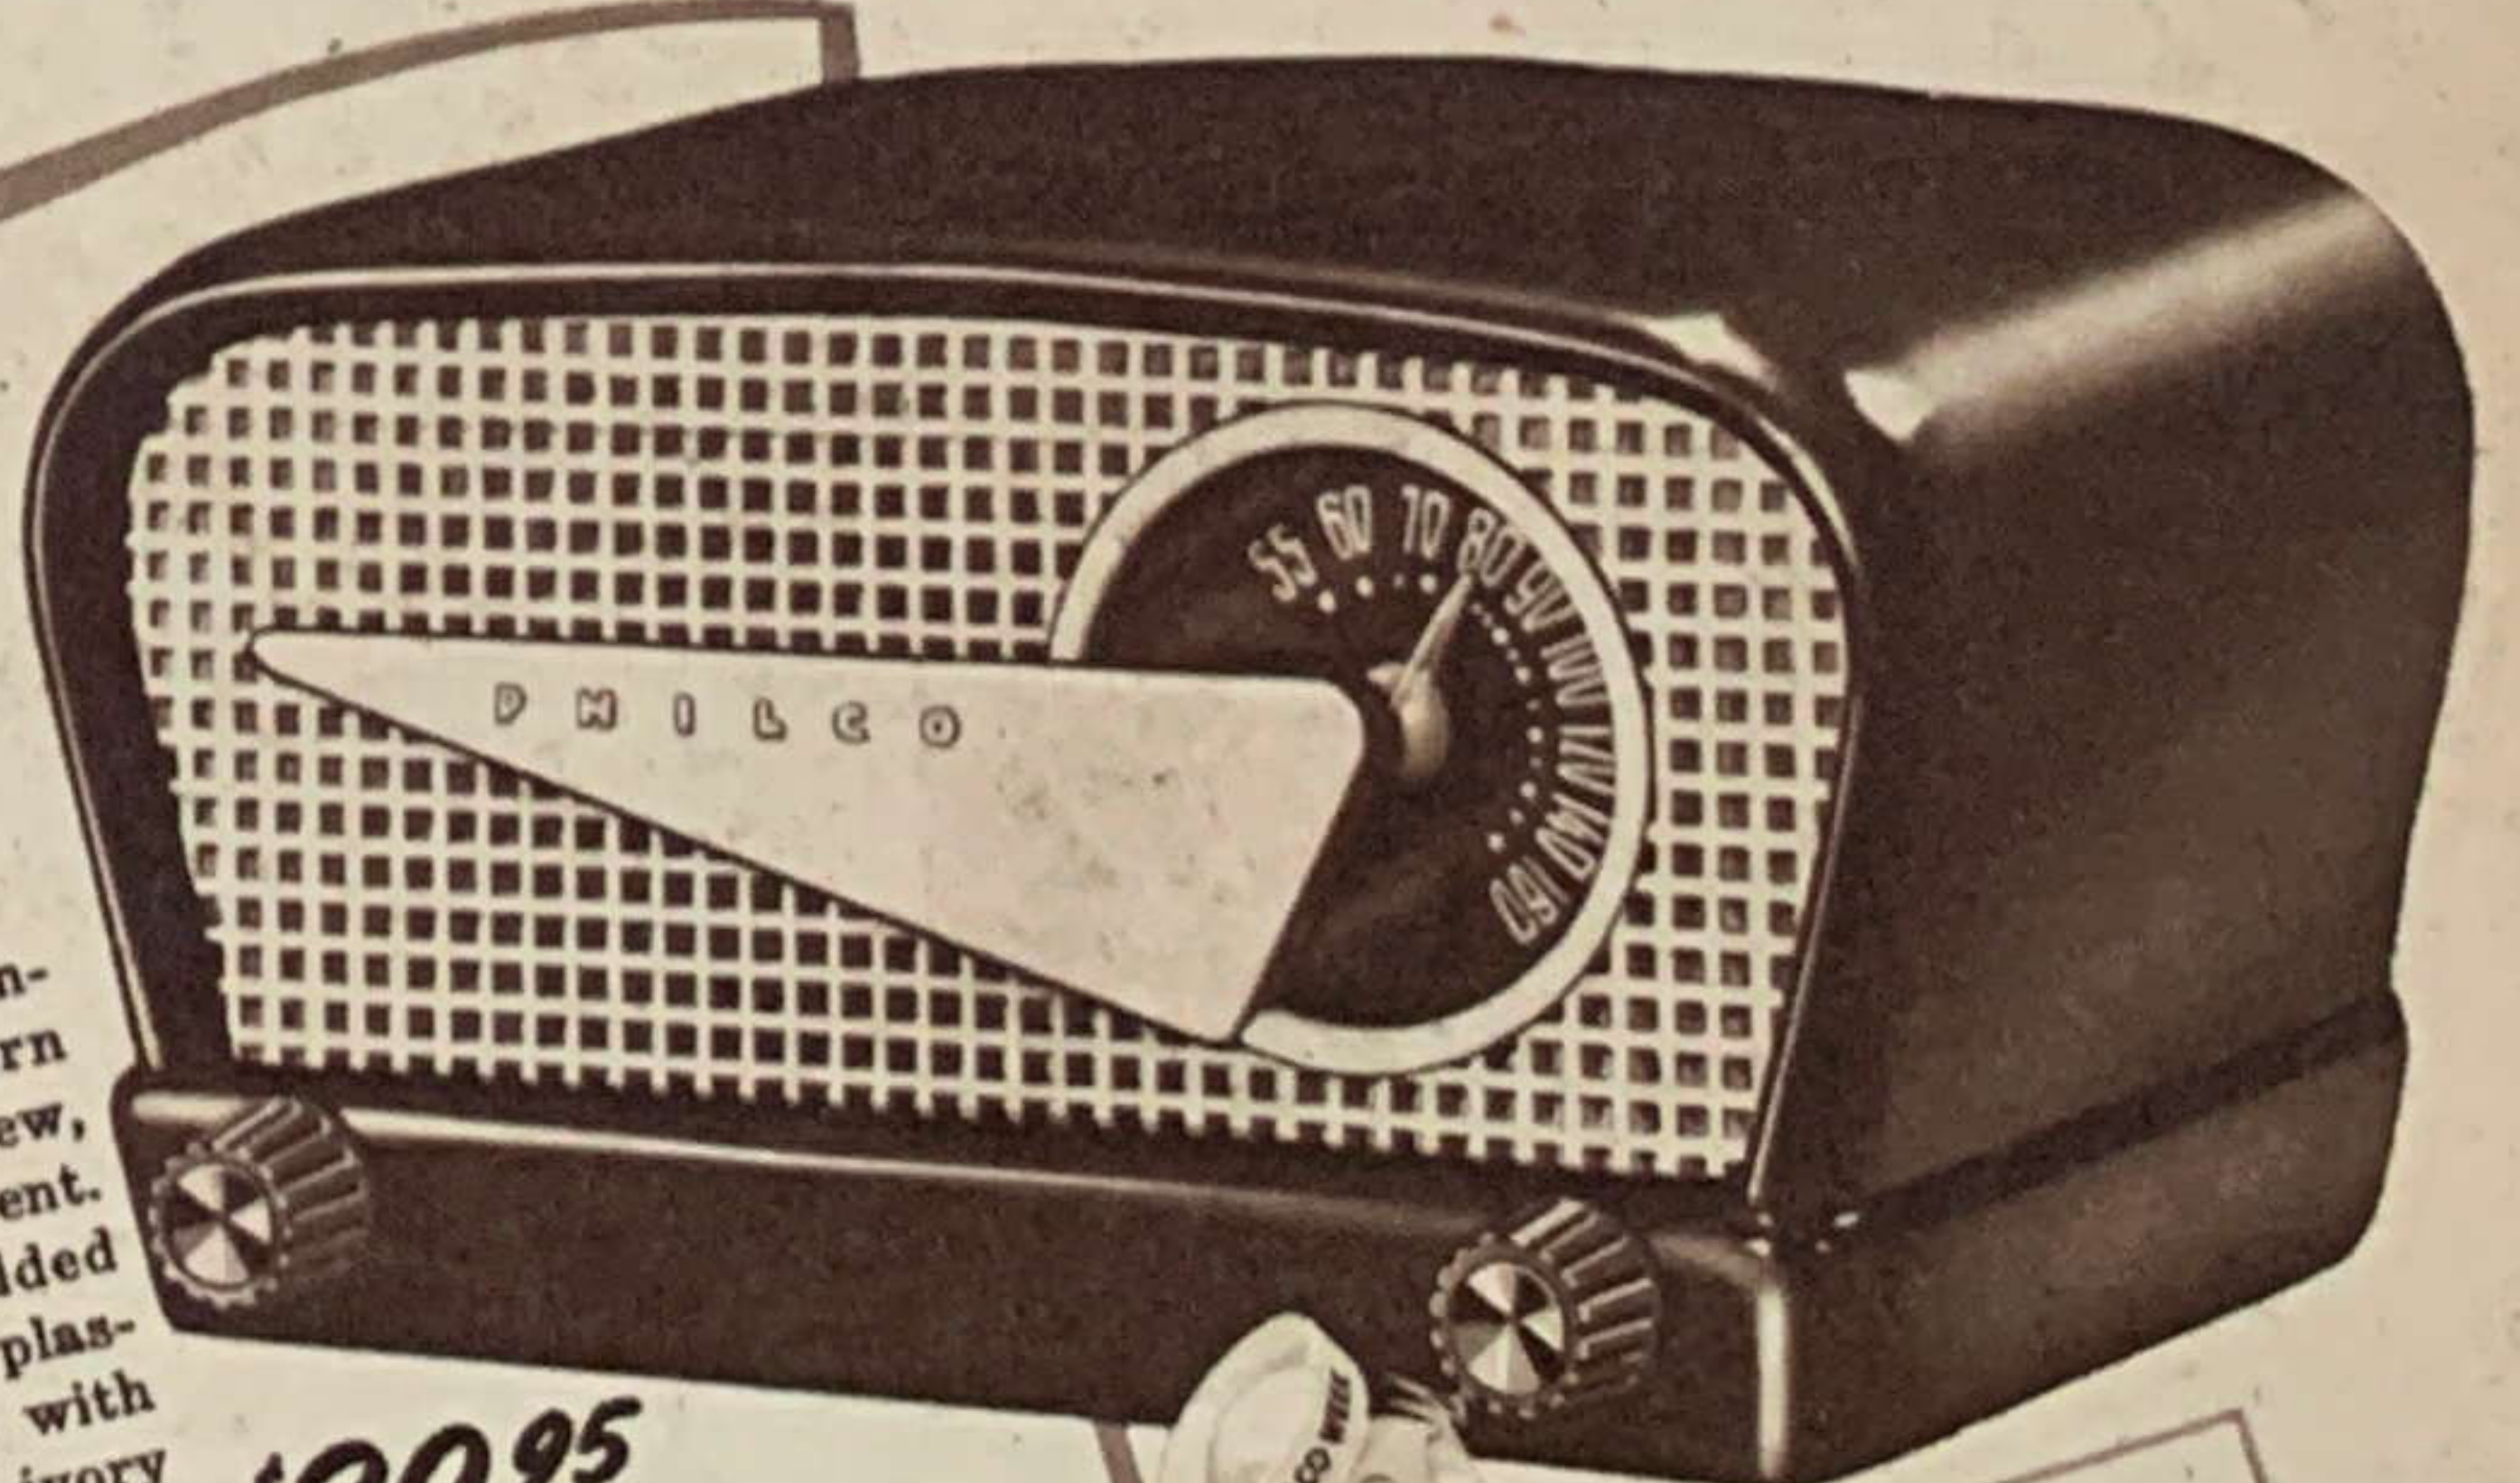

**A Quality Table Radio with
Big Performance at a Low Price** **$27.95**

PHILCO 230. Still a compact, but large enough to include added Philco features for finer tone and performance. AC-DC circuit with Beam Power output for greater undistorted tone. Permanent Magnet Dynamic Speaker. Easy-to-read Horizontal Dial. Crosby photograph included.

*Smart
as the
Newest
Fashion!*

PHILCO 230. Another inspiration in modern radio design . . . new, refreshingly different. Its smoothly molded cabinet of maroon plastic is highlighted with a unique latticed ivory grille. Fine-tuned, AC-DC radio. Beam Power Pentode output.

$29.95
Crosby Photograph
INCLUDED