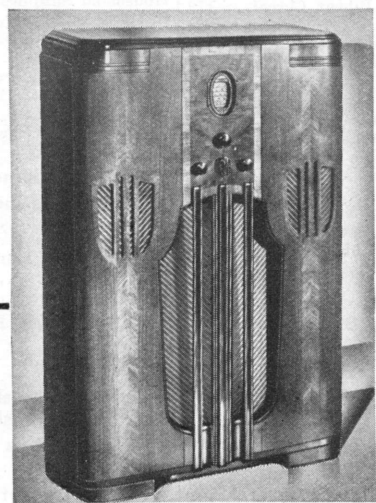

FORTY-THREE MODELS $20 TO $600
PRICES SLIGHTLY HIGHER DENVER AND WEST

NEW PHILCO 116X

A true High-Fidelity instrument bringing you the overtones that identify and distinguish the many and varied musical instruments. Exclusive Acoustic Clarifiers prevent "boom". The famous Inclined Sounding Board projects every note up to your ear level. Five wave bands bring you every broadcast service in the air... Foreign, American, Police, Amateur, Ship, Aircraft, Weather. Complete with built-in Philco All-wave Noise-Reducing Aerial System, automatically maintaining maximum power on each wave band. $180

PHILCO

A MUSICAL INSTRUMENT OF QUALITY

LISTEN TO BOAKE CARTER OVER KEY COLUMBIA STATIONS

SPECIFY A PHILCO FOR YOUR CAR... PHILCO REPLACEMENT TUBES IMPROVE THE PERFORMANCE OF ANY RADIO

EVERY product advertised is guaranteed—see page 6