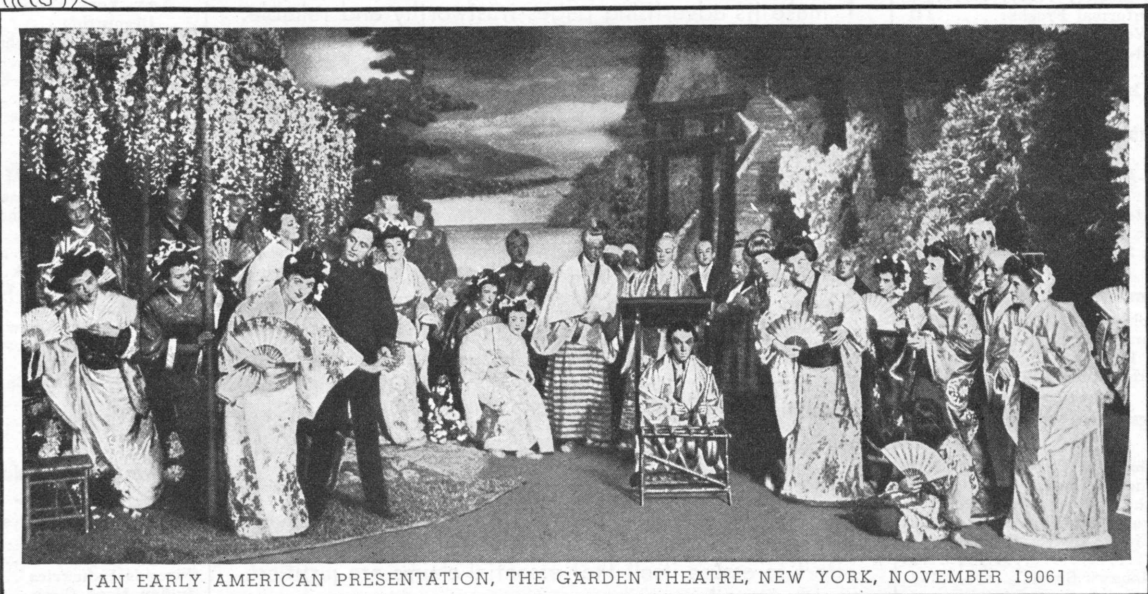

Madame Butterfly

**... a failure... then a success...
now a universal Radio favorite!**

[AN EARLY AMERICAN PRESENTATION, THE GARDEN THEATRE, NEW YORK, NOVEMBER 1906]

AT MILAN on February 17, 1904, Puccini presented "Madame Butterfly" to a hostile audience. Accounted a distinct failure, it was quickly withdrawn. Three months later, slightly changed, it was acclaimed by an enthusiastic audience... a triumph repeated in America in 1906.

Today the American home need not wait two years to pass judgment on operas produced in Europe. Through the 1936 Philco 116X with its built-in All-wave Aerial System, operatic selections and complete operas reach you from foreign stations as promptly as they are heard by box-holders. Success or failure no longer depends