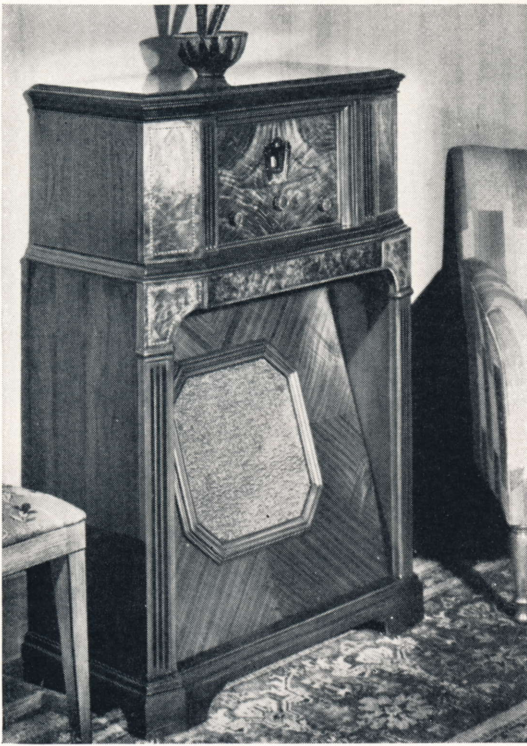

BOTH *are Stokowski*