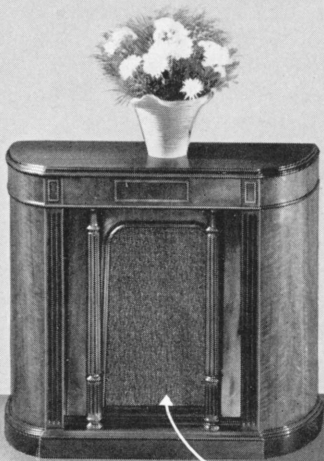

program ends—tune in another station if you wish—adjust the volume—control the tone—all without getting up from your chair.

That's Lazy-X convenience—made possible by PHILCO Electrical Remote Control! All the glorious beauty of PHILCO tone—the tone quality only the Patented Inclined Sounding Board makes possible—comes to you at its best from the separate Sound Cabinet across the room. But the controls are in a Queen Anne Table Cabinet right beside your chair!

With Lazy-X convenience you use radio much more than you ever did before. You listen to a far greater variety of programs—

because changing stations is so easy, so simple, and all the controls are right beside your chair!

Almost automatically Lazy-X doubles the number of stations you hear and enjoy—by doubling the ease with which you change the dial setting. A whole new world of radio entertainment is opened up for you and your family!

PHILCO offers the great new Lazy-X in two models—the superb 14LZX at $150 and the smaller 19LZX at $100 for those who do not require quite so much power and distance. The height of radio luxury at less than half the previous cost of remote control!

See Lazy-X at the nearest PHILCO dealer's. Hear it. Buy it. Relax and enjoy the last word in radio performance and convenience.

PHILCO · PHILADELPHIA · TORONTO · LONDON

Sound Cabinet