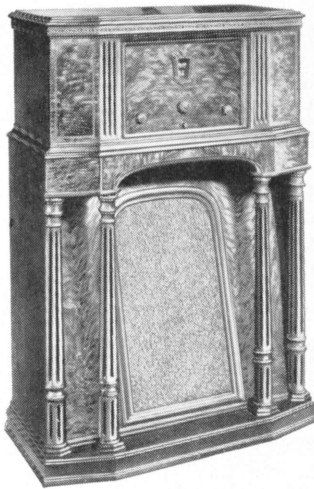

# Remote Control PHILCO LAZY-X

**\$1875**  
to  
**\$250**  
Federal Tax Paid

**Change Stations  
Adjust Volume  
Control Tone  
WITHOUT MOVING  
FROM YOUR CHAIR!**

Here's something really new in radio — PHILCO Lazy-X! A radio that you can listen to in absolute ease and comfort. A radio that doubles the number of stations and variety of programs you enjoy—by making it so easy to change from one to another.

PHILCO Electrical Remote Control is simple—convenient. From the beautiful Control Cabinet right beside your chair, you select the program you want and bring it in just as its best to hear it. You change stations—adjust volume—control tone by a mere flick of your finger.