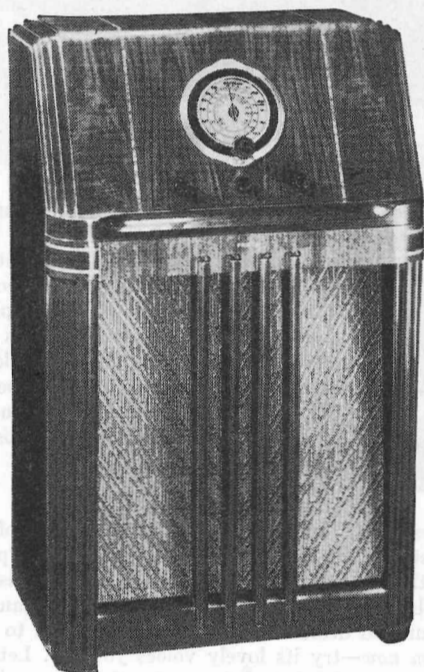

PHILCO 116xx* (above) Everything you could wish for! American and Foreign reception. Inclined Control Panel. Automatic Tuning. Magnetic Tuning. High-Fidelity Audio System. Inclined Sounding Board. Acoustic Clarifiers. Cathedral Speaker. Philco Foreign Tuning System with 5 Spread-Band Tuning Ranges. 15 Philco High-Efficiency Tubes. Foreign and American short-wave stations named, located and spread six times farther apart. *Easy terms—liberal trade-in allowances.*

PHILCO 4xx* (at left) For American and Foreign reception. An Inclined Control Panel Model with Philco Cone-Centric Automatic Tuning. Push-Pull Phase Inverted Audio Circuit. Inclined Sounding Board. Concert Grand Speaker. 4-Point Tone Control. Philco Foreign Tuning System. 8 Philco High-Efficiency Tubes. *Easy terms—liberal trade-in allowances.*

PHILCO 7xx* (at right) American and Foreign. Inclined Control Panel. Cone-Centric Automatic Tuning of favorite stations. Two Tuning Ranges. Philco Inclined Sounding Board. Concert Grand Speaker. Pentode Audio System. Three-Point Tone Control. Philco Foreign Tuning System. 6 Philco High-Efficiency Tubes. *Easy terms—liberal trade-in allowances.*

*Sold only with Philco High-Efficiency Aerial to insure greatest foreign reception.