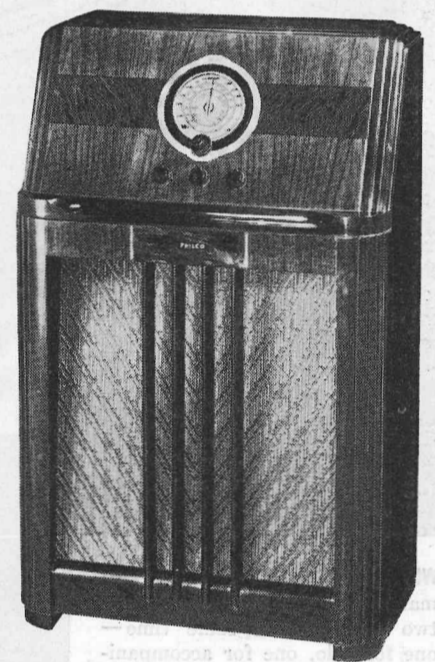

PHILCO

A Musical Instrument of Quality

Philco has a complete line of compacts, consoles, table and chairside models from $22.50 to $600