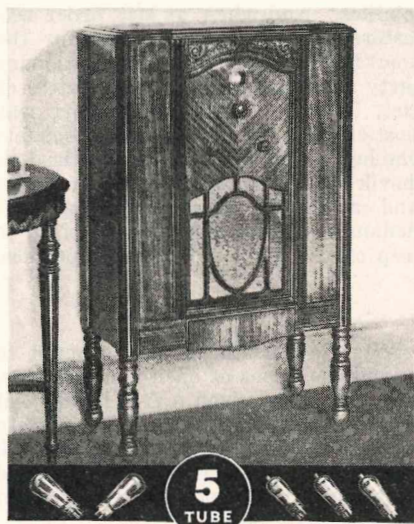

5-TUBE LOWBOY $49.95

Complete with tubes. This is the greatest entertainment value in the world! And what a gift for the money! Handsomely designed and executed in genuine Mahogany. Combines Philco Balanced-Unit construction with Screen Grid, Pentode Power Tube and genuine Electro-Dynamic Speaker for good distance and clear-toned reception. Greatest radio value ever offered at anywhere near that price. Also a 5-Tube BABY GRAND at $36.50, complete with tubes.