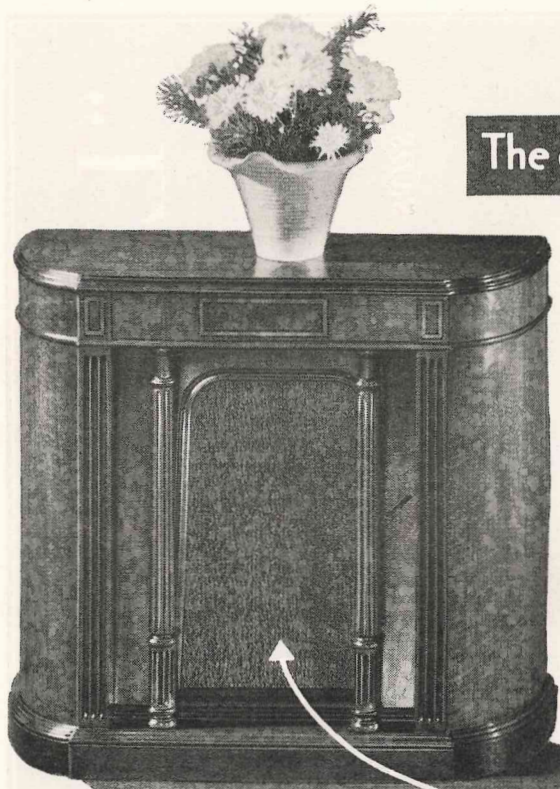

# New! PHILCO LAZY-X Different!

The easiest, laziest way to listen in. Relax, enjoy and change programs without moving from your chair.

Sink deep into your most comfortable chair. A radio of glorious tone begins playing softly across the room. Would you prefer it slightly louder? A touch of your finger and the full volume of the orchestra sweeps into the room.

As the orchestral program ends—tune in another station if you wish—adjust the volume—control the tone—all without stirring a foot or moving from your chair!

That's Lazy-X convenience — made possible by PHILCO Perfected Remote Control! All the glorious beauty of PHILCO tone — the tone quality only the Patented Inclined Sounding Board makes possible comes to you at its best from the separate Sound Cabinet across the room. But the controls are in a Queen Anne table cabinet right beside your chair!

Two gorgeous pieces of furniture of hand-rubbed butt and pin stripe walnut and satin wood inlay, and including a convenience outlet for connecting table or floor lamp.

PHILCO offers the great new Lazy-X in two models — the superb 14LZX at \$150 and the smaller 19LZX at \$100 for those who do not require quite so much power and distance. The height of radio luxury at a price less than half the previous cost of remote control.