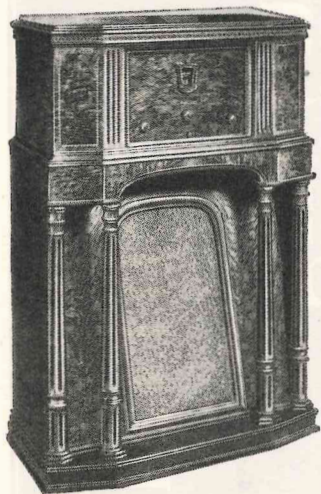

Two gorgeous pieces of furniture of hand-rubbed butt and pin stripe walnut and satin wood inlay, and including a convenience outlet for connecting table or floor lamp.

PHILCO offers the great new Lazy-X in two models — the superb 14LZX at \$150 and the smaller 19LZX at \$100 for those who do not require quite so much power and distance. The height of radio luxury at a price less than half the previous cost of remote control.

GLORIOUS TONE HERE

TUNE HERE

TUNE HERE

The glorious tone of the PHILCO Inclined Sounding Board X Models is available also in conventional cabinets.

15DX . . . \$250	91X . . . \$100
23X . . . \$195	43X All Wave . \$100
Radio Phonograph	47X Direct Current \$100
15X (Illustrated) \$150	71X . . . \$ 80

PHILCO MODEL 15X, shown at left, \$150 Federal Tax Paid — PATENTED—Contains every worthwhile radio improvement — many exclusively PHILCO. Musicians, especially, appreciate the following scientific points of superiority: —1. The PHILCO Inclined Sounding Board throws all sound up into field of listener, making all high notes heard for the first time. 2. Large area of sounding board insures full