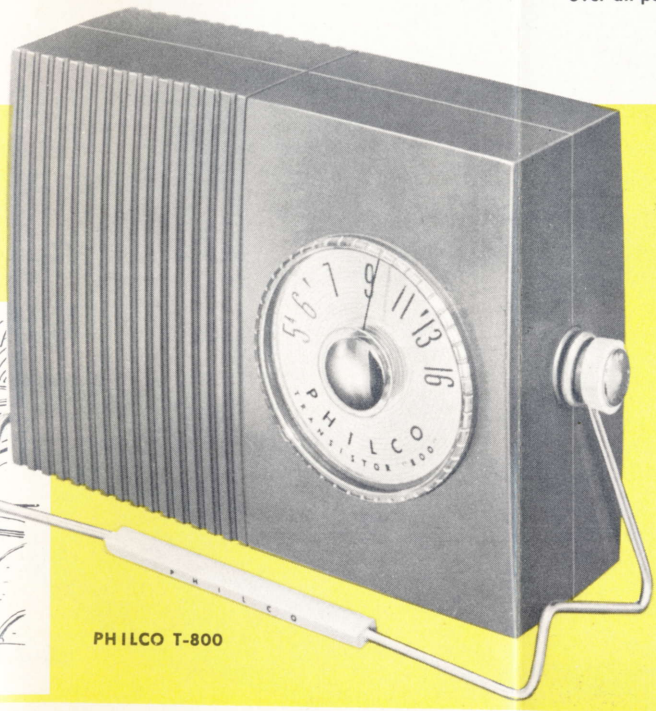

Models T-7 and T-500 carry this sensational guarantee . . . a major step forward in the radio industry!

▶ **PHILCO T-800.** Most versatile transistor radio made. Operates on four regular flashlight batteries. Four tuned IF circuits and printed circuitry. 7 transistors allow it to operate on the least current in radio. New detachable handle multiplies its convenience. Gleaming turquoise break-resistant case.