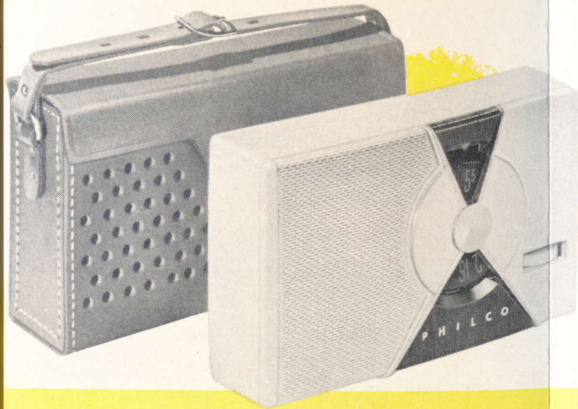

Serving in the EARTH SATELLITE  
PHILCO TRANSISTORS

Philco Transistor Radios are powered by regular flashlight batteries that deliver many hours of listening enjoyment most economically. Philco Transistors place so little drain on the batteries that they are the most economical to operate on the market today. Philco Transistors were chosen to serve in the Earth Satellite.

deliver many hours of entertainment most economically on regular flashlight batteries. Practically indestructible, Philco was the first to guarantee its transistor radios for a full five years.

- Philco Magnecor Antenna
- Proved Printed Circuitry
- Private Listening Jack
- 2 3/4-Inch Round Speaker
- Break-Resistant Cabinet

**PHILCO T-500.** New pocket-size all-transistor radio with 5 transistors. Operates many hours on only 4 tiny, inexpensive pen flashlight or mercury batteries. Private listening jack. Nothing near its size has such fine tone and outstanding performance. Sleek modern styled cabinet. Two-tone ivory and black. Five-year guarantee.

# Star Performers in the Philco Festival of Sound

◀ **PHILCO T-7.** World's finest performing compact transistor radio. Highly sensitive, it has brilliant tone. Operates on 7 transistors and gives many hours of listening pleasure most economically on just two regular flashlight batteries. Break-resistant case in black and ivory. Five year guarantee.