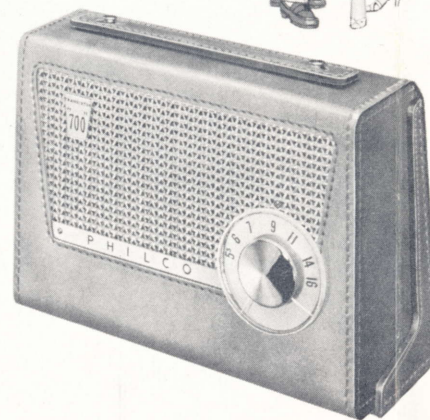

PHILCO T-700. Finest performing transistor portable ever built. 7-transistor set that operates economically on four flashlight batteries. Four tuned IF circuits and Alnico V magnetic speaker. Over-sized audio transformer. Luxurious, leather-like case.