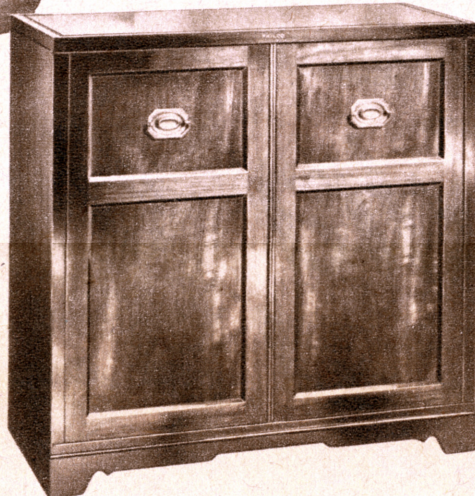

\$11.95 2-WAY LAMP
Included
No Extra
Charge

with any 1950 Philco Radio-Phonograph Console

3-SPEED AUTOMATIC
Radio-Phonograph Console

\$149.95

Plays All Records
 All Sizes
 All 3 Speeds
 Automatically

PHILCO 1718. Lowest price ever for a Philco 3-speed console. All the latest developments for complete enjoyment of all records. Finest tone from both radio and records. Mahogany veneer console cabinet.

Lamp Included No Extra Charge

PLAYS ALL
RECORDS
ALL 3 SPEEDS

PHILCO 1424. Here is real "console" tone in a table model . . . plus superb radio reception. Fully automatic changer for all records. Luxurious new cabinet in solid Mahogany and lovely striped African veneers.

\$109.95

Buy Any Philco on Special Easy Terms

Rich Mahogany Console

PHILCO 1724. Fullest enjoyment of all records . . . amazing FM-AM performance. All records, all speeds played automatically. Cabinet in Mahogany and Philco leather finish.

\$269.95

\$11.95 Two-Way Lamp Included No Extra Charge

Gets FM—Plays All Records

PHILCO 1721. Real luxury and value in a 3-speed combination console. Plays all records automatically, with finest tone. FM-AM radio. Modern Georgian cabinet.