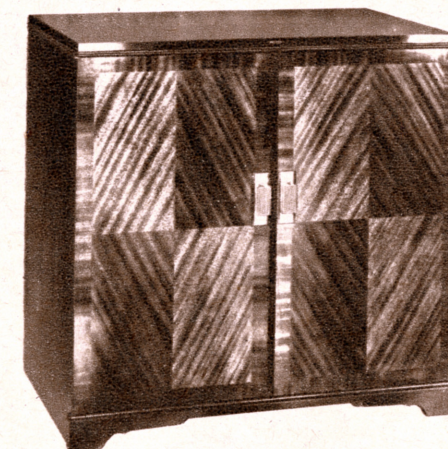

Magnificent Sheraton Styling

PHILCO 1484 (right). Classical-inspired, Mahogany veneer television combination masterpiece! 97 sq. in. picture; 12½ in. tube. FM-AM automatic radio-phonograph... finest tone ever for all records, all speeds. **$479.95***

$11.95 Television Lamp Included No Extra Charge