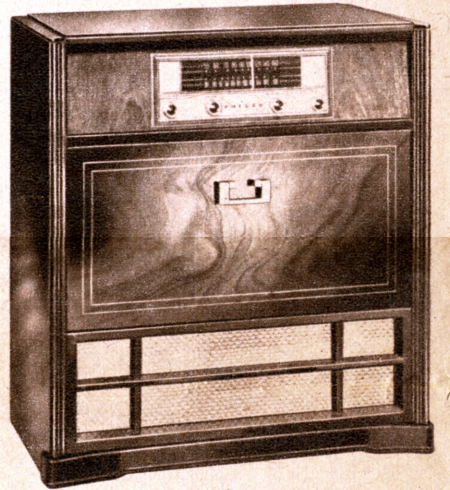

\$11.95 2-WAY LAMP
Included
No Extra
Charge

with any 1950 Philco Radio-Phonograph Console

3-SPEED AUTOMATIC
Radio-Phonograph Console

\$149.95

Plays All Records
 All Sizes
 All 3 Speeds
 Automatically

PHILCO 1718. Lowest price ever for a Philco 3-speed console. All the latest developments for complete enjoyment of all records. Finest tone from both radio and records. Mahogany veneer console cabinet.

Lamp Included No Extra Charge

PLAYS ALL
RECORDS
ALL 3 SPEEDS

PHILCO 1424. Here is real "console" tone in a table model . . . plus superb radio reception. Fully automatic changer for all records. Luxurious new cabinet in solid Mahogany and lovely striped African veneers.

\$109.95

Buy Any Philco on Special Easy Terms

Rich Mahogany Console

PHILCO 1724. Fullest enjoyment of all records . . . amazing FM-AM performance. All records, all speeds played automatically. Cabinet in Mahogany and Philco leather finish.

\$269.95

\$11.95 Two-Way Lamp Included No Extra Charge

Gets FM—Plays All Records

PHILCO 1721. Real luxury and value in a 3-speed combination console. Plays all records automatically, with finest tone. FM-AM radio. Modern Georgian cabinet.