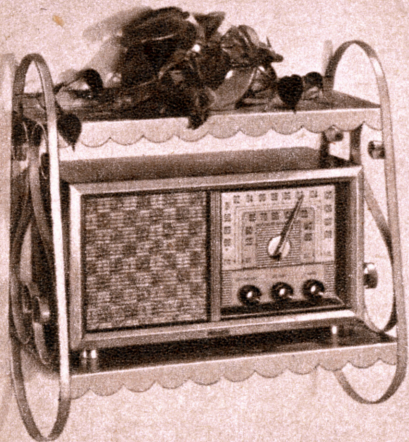

\$109.95

Buy Any Philco on Special Easy Terms

Rich Mahogany Console

PHILCO 1724. Fullest enjoyment of all records . . . amazing FM-AM performance. All records, all speeds played automatically. Cabinet in Mahogany and Philco leather finish.

\$269.95

\$11.95 Two-Way Lamp Included No Extra Charge

Gets FM—Plays All Records

PHILCO 1721. Real luxury and value in a 3-speed combination console. Plays all records automatically, with finest tone. FM-AM radio. Modern Georgian cabinet.

\$229.95

\$11.95 Two-Way Lamp Included No Extra Charge

Decorative "What-Not"
and Radio Shelf

INCLUDED NO
EXTRA CHARGE

WITH ANY PHILCO TABLE
RADIO FROM MODEL 920 UP

A lovely addition to any home decorating scheme. Quality constructed in the best of taste. Rich beige and gold finish.

TABLE
RADIOS

Brand new style—amazing performance even in today's crowded air waves—sensational values. "What-Not" Shelf Included No Extra Charge

\$37.95
UP

COMPACTS

Mighty performers in small size . . . superb tone . . . value beyond compare. Wide choice of cabinets with new and modern styling.