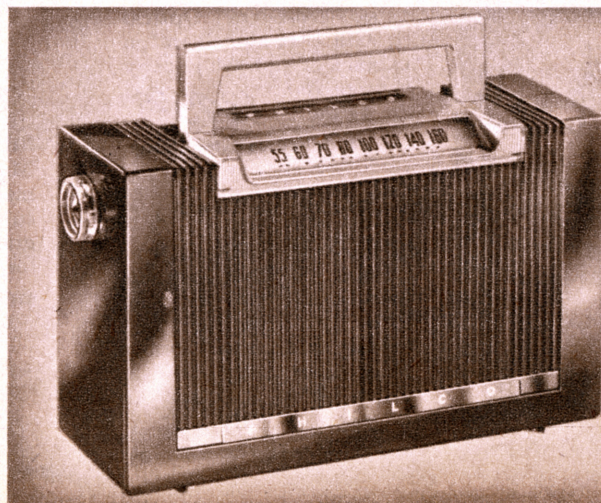

\$269.95

\$11.95 Two-Way Lamp Included No Extra Charge

Gets FM—Plays All Records

PHILCO 1721. Real luxury and value in a 3-speed combination console. Plays all records automatically, with finest tone. FM-AM radio. Modern Georgian cabinet.

TABLE
RADIOS

Brand new style—amazing performance even in today's crowded air waves—sensational values. "What-Not" Shelf Included No Extra Charge

\$37.95
UP

COMPACTS

Mighty performers in small size . . . superb tone . . . value beyond compare. Wide choice of cabinets with new and modern styling.

\$17.95
UP

NEW!
Personal Radio
AC, DC, Battery

\$34.95 Less Batteries

PHILCO 631
 Finest performance ever achieved. New "Magnechor" aerial, built-in, completely concealed in cabinet. Choice of 4 colors.