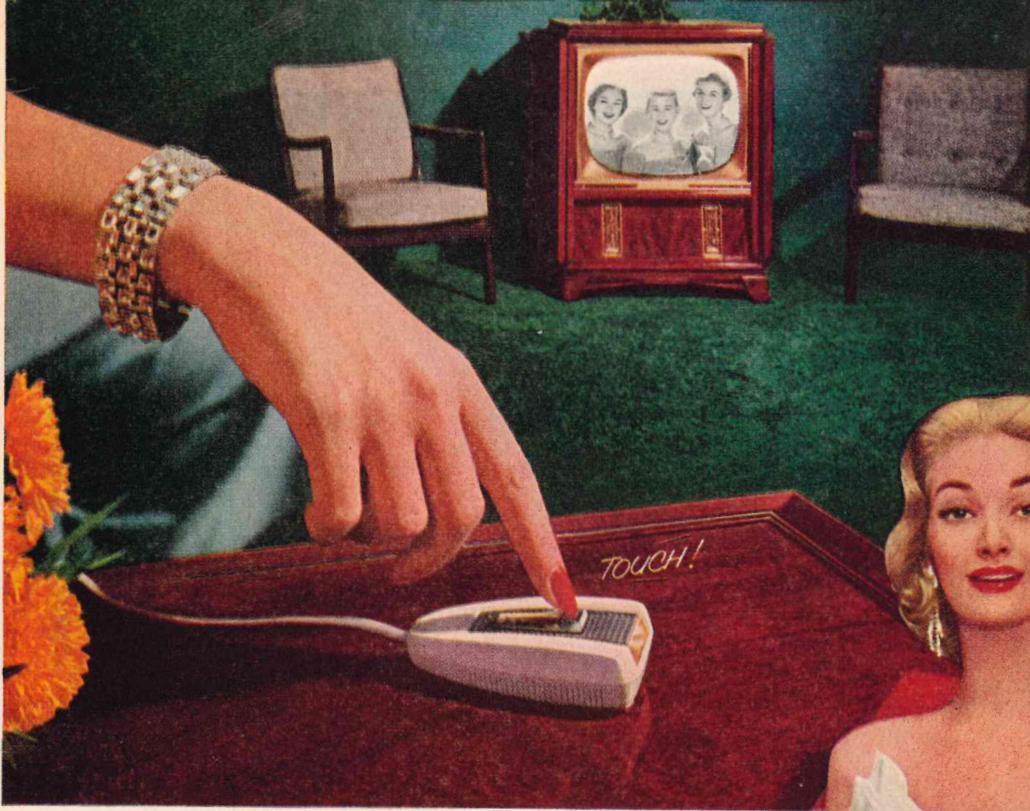

ALL AUTOMATIC
Photo-Perfect

INSPIRED "PICTURE FRAME" STYLING. Philco automatic Top Touch Tuning makes possible a sweeping advance in decorator furniture design. Nothing

protrudes from the front or sides of the set to mar those clean, distinctive lines. See this elegant 21-inch Custom console with new "Picture Frame" look.

Philco unveils the first
**Transistor
Phonograph**

No vacuum tubes. No cords. No electrical plug-in. Nothing to wind.

Imagine a mighty midget portable phonograph that runs on just four standard flashlight cells. A miracle of Philco leadership in transistors. So light, so rugged and economical. Plays anywhere, beach or mountain top. Up to 2,000 plays without a battery change. Available with storage space for 2 dozen 45 RPM records. Philco TPA-2.

NEW "FASHION FIRST" RADIOS

First truly feminine automatic clock-radio. High fashion styling. Striking Damask Motif accented in Fiesta Pink. A superb-toned radio, an accurate electric clock. The "Señora", Philco 728.

Tan, Tough and Terrific! Powerful 3-way portable radio in genuine top-grain cowhide. The rugged Philco "Sportster" in Tan, Rio Red or Varadero Sand. Philco 655.

Not one, but *two* 6-inch dynamic speakers for extended tonal range. New "Power-tone" radio. Philco 598.

Buy only where you see this sign, for guaranteed Philco quality and service.

PRICES AND SPECIFICATIONS SUBJECT TO CHANGE WITHOUT NOTICE.