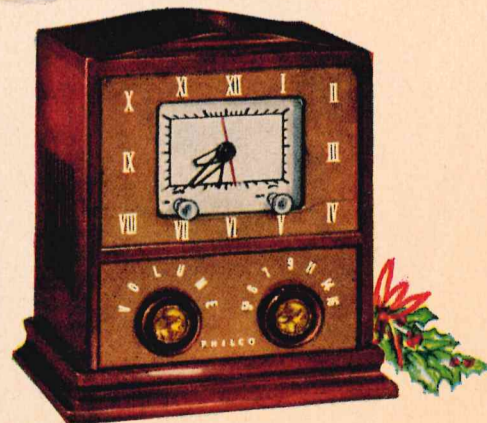

Buy only where you see this sign, for guaranteed Philco quality and service.

PRICES AND SPECIFICATIONS SUBJECT TO CHANGE WITHOUT NOTICE.

Shop right here for the gifts you'd

TAN, TOUGH AND TERRIFIC! Rugged as all outdoors. Mighty 3-way portable radio in genuine top grain cowhide leather. Slings over your shoulder like a camera. Easy snap-open case. Sensational in Tan, Sand and Rio Red. The Philco "Sportster" model 655. America's most wanted portable!

FOR GALS ON THE GO! New Philco "Overnighter". 3-way portable radio and vanity case in one! Make-up mirror. Roomy cosmetic compartment. Philco 665.

— and

THE MOST USEFUL FAMILY GIFTS. The Philco 738 (left) fully automatic clock radio wakes you to music, has buzzer alarm, appliance outlet, phonojack, lighted clock face and radio dial. Philco 728 (right) exquisite clock radio for Milady's night table.