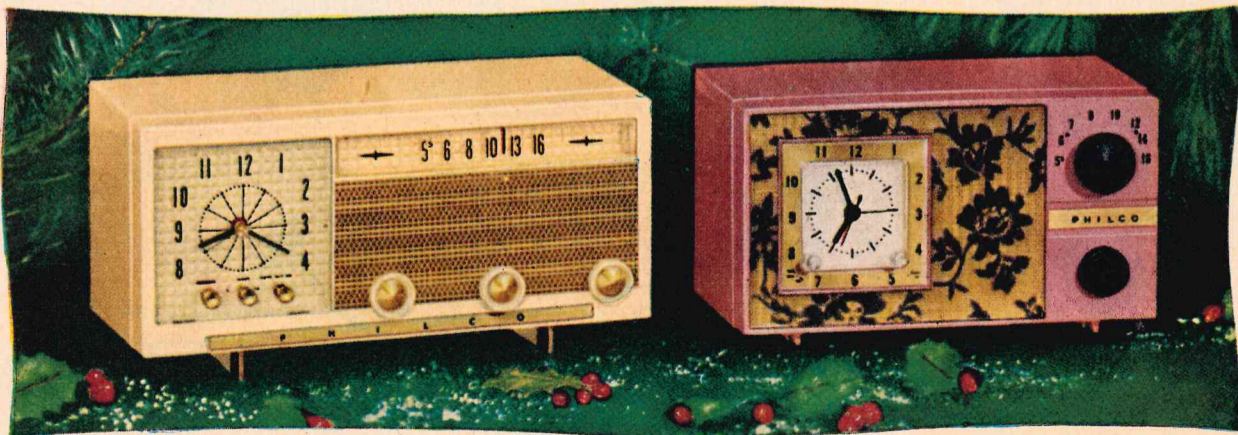

Buy only where you see this sign, for guaranteed Philco quality and service.

PRICES AND SPECIFICATIONS SUBJECT TO CHANGE WITHOUT NOTICE.

Shop right here for the gifts you'd

TAN, TOUGH AND TERRIFIC! Rugged as all outdoors. Mighty 3-way portable radio in genuine top grain cowhide leather. Slings over your shoulder like a camera. Easy snap-open case. Sensational in Tan, Sand and Rio Red. The Philco "Sportster" model 655. America's most wanted portable!

FOR GALS ON THE GO! New Philco "Overnighter". 3-way portable radio and vanity case in one! Make-up mirror. Roomy cosmetic compartment. Philco 665.

— and

THE MOST USEFUL FAMILY GIFTS. The Philco 738 (left) fully automatic clock radio wakes you to music, has buzzer alarm, appliance outlet, phonojack, lighted clock face and radio dial. Philco 728 (right) exquisite clock radio for Milady's night table.