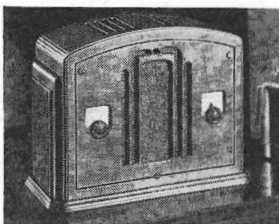

The radio PHILCO engineers created as an ideal—is ready to bring super-performance right into your home! Let the nearest PHILCO dealer show you this wonderful new 16RX—a wonderful value at \$195—a price that includes *both* cabinets.

Other PHILCO Remote Control Models at \$150—\$100

A Brand NEW PHILCO Automobile Radio with greater volume—better tone—than ever before offered at \$49.95 (Installed complete)

Fits any make car—any model—any year. All in one compact unit. All electric. Steering column control. A new "man-sized" speaker! Installed on—or transferred to any car while you wait by your car dealer—any PHILCO-Transit dealer or United Motors Service Station. Other PHILCO Automobile Radios at \$59.50 and \$89.50—complete and installed.

PHILCO REPLACEMENT TUBES IMPROVE THE PERFORMANCE OF ANY SET

Listen to Boake Carter over key Columbia stations

## PHILCO 54C . . . \$30

The first small set built to meet Underwriters' Safety Standards. Automatic Volume Control, Illuminated Dial, Electro-Dynamic Speaker. Operates on A. C. or D. C. Tunes not only the regular broadcast stations, but also all police—some amateur and airplane short-wave stations up to 3300 kilocycles. Built-in aerial—no ground required. Hand-rubbed butt walnut cabinet \$30. PHILCO 57C (for Alternating Current only) \$20.