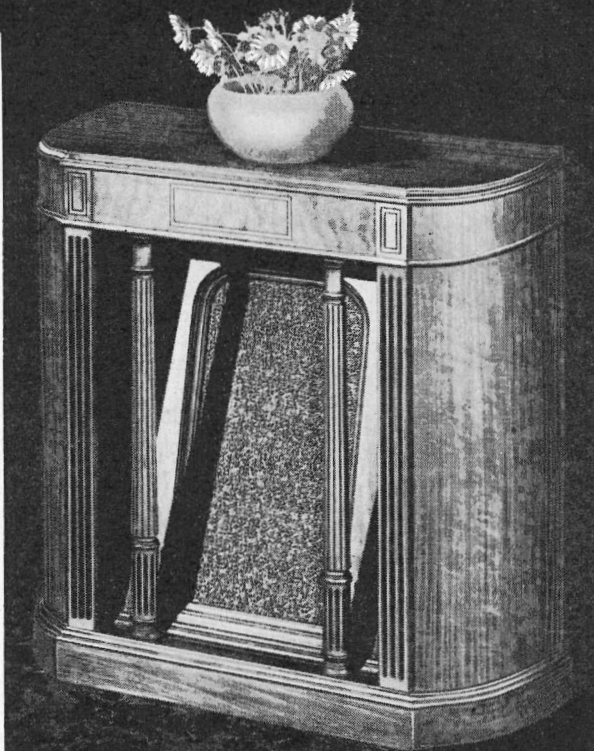

# Everything!

SOUND CABINET

PHILCO 16RX—\$195

PRICE INCLUDES BOTH CABINETS

## Remote Control!

Change stations, adjust volume, control tone without moving from your chair.