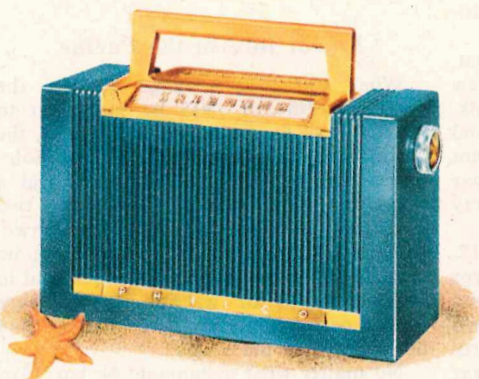

And they're brilliant, too, in their magnificent new beauty! Gaily colored plastics, fine rich-grained mahogany and walnut, careful finishing, the utmost in craftman-

ship plus the creative ingenuity of some of America's foremost designers, truly make Philco for '51 outstanding in style and beauty, matchless in grace and design.

• **FINEST PERFORMING** radio phonograph table model ever offered in its size and price. Plays all records, all sizes automatically with real console tone. Philco AM radio with new highly sensitive circuit. Gleaming maroon plastic with brown Philcoleather finish tooled in gold. Philco model 1331. **\$9995\***

• **GREATEST FIDELITY** of tone ever achieved; plays all records, all sizes automatically; 12 inch Cathedral High Fidelity Speaker. Super-performing AM-FM radio with tuned RF stage and 3-gang condenser, and built-in Dual Aerial System. Authentic Federal American console of selected mahogany veneers. Philco model 1734. **\$32995\***

• **SPECIAL CIRCUIT** with tuned RF stage, 3-gang condenser, new tube-saver resistor, new extra volume distortion-free speaker. Here's performance you'd never think possible in a radio this size. Gleaming ivory plastic cabinet. Philco model 931. **\$4250\***